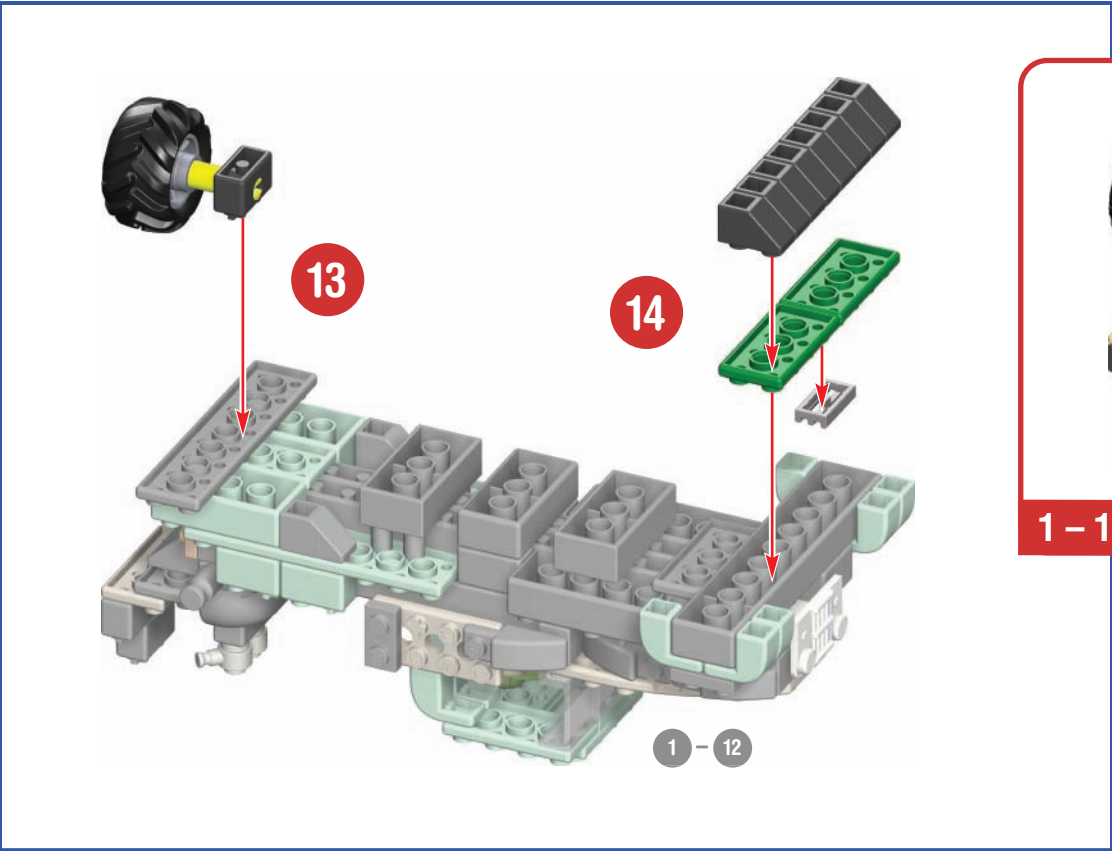

K'NEX XTREME OPS™

MISSION:
DESERT STRIKE™

MISSION:
JUNGLE GUARD™

		0						
1	2	3	4	5	6	7	8	9
		0						
1	2	3	4	5	6	7	8	9

Apply Stickers