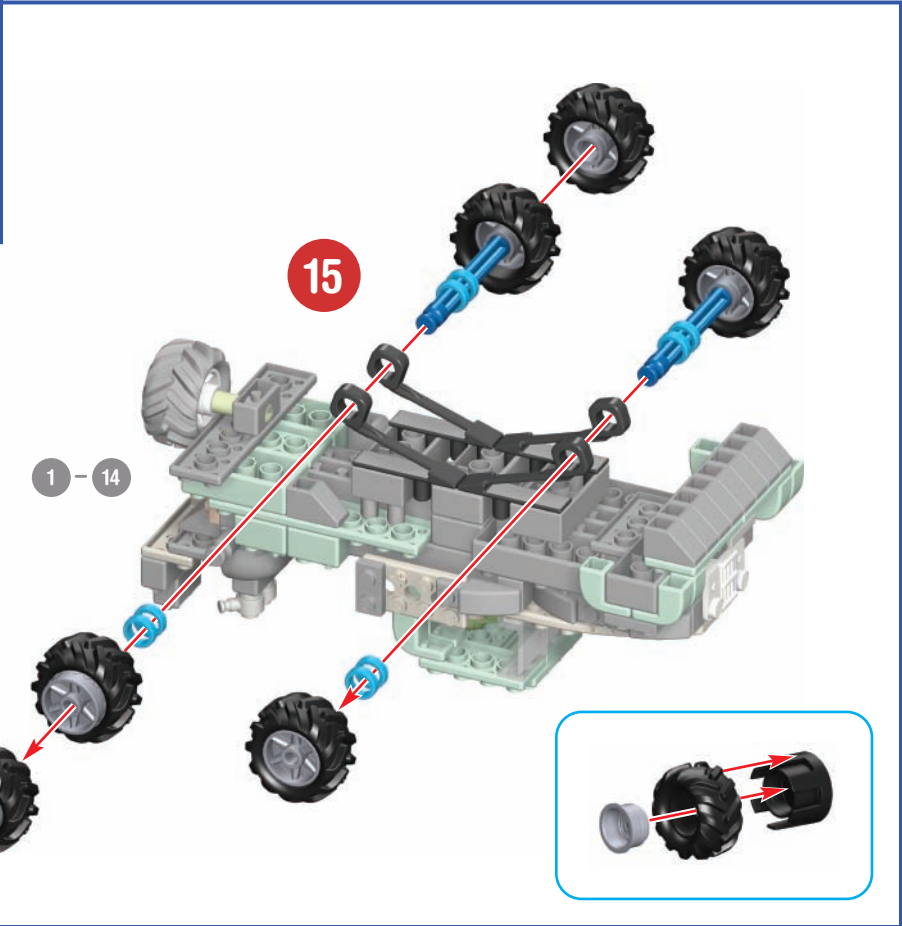

K'NEX XTREME OPS™

MISSION:
DESERT STRIKE™

MISSION:
JUNGLE GUARD™

		0						
1	2	3	4	5	6	7	8	9
		0						
1	2	3	4	5	6	7	8	9

Apply Stickers