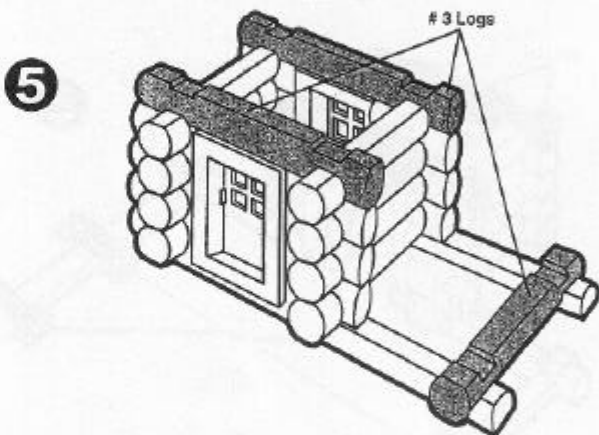

WILD WEST RANCH BUILDING SET

1-800-KID-KNEX (USA & CANADA)

Product and colors may vary.

KNEX INDUSTRIES, INC., HATFIELD, PA 19440 USA.

Manufactured and Distributed under License from Hasbro, Inc.

Lincoln Logs® is a trademark of Hasbro, Inc.

© 1999 Hasbro, Inc. ALL RIGHTS RESERVED

MADE IN CHINA

903