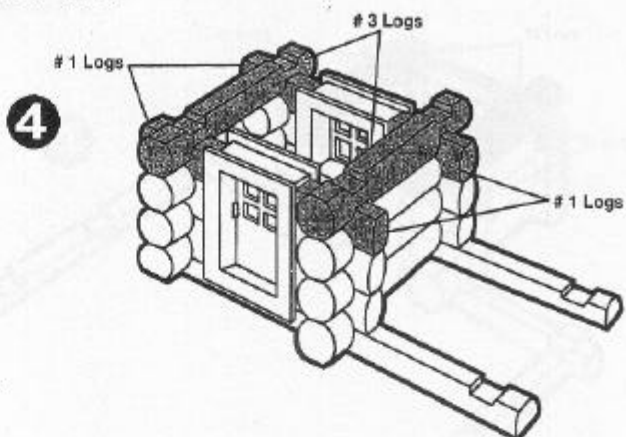

WILD WEST RANCH BUILDING SET

1-800-KID-KNEX (USA & CANADA)

Product and colors may vary.

KNEX INDUSTRIES, INC., HATFIELD, PA 19440 USA.

Manufactured and Distributed under License from Hasbro, Inc.

Lincoln Logs® is a trademark of Hasbro, Inc.

© 1999 Hasbro, Inc. ALL RIGHTS RESERVED

MADE IN CHINA

903