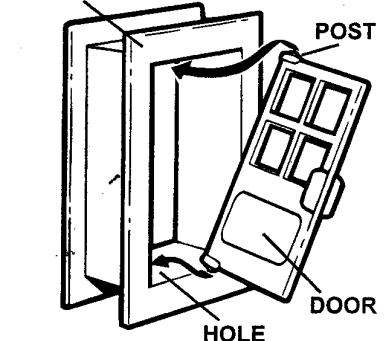

# LINCOLN LOGS

**WARNING:**

CHOKING HAZARD - Small parts.  
Not for children under 3 years.

**AVERTISSEMENT!**

Danger d'étouffement. Pièces de petite taille.  
Ne pas donner aux enfants de moins de 3 ans.

## INSTRUCTIONS

Lincoln Logs are made of real wood for lasting durability and good looks. Easy-fitting plastic accessories add colorful fun.

These instructions show you how to make the sets pictured. Using your own creativity, you can make many other structures with this set or combine this set with other Lincoln Logs sets to create larger and more exciting layouts!

The Wild West Ranch Building Set includes:

63 #1 logs, 40 #3 logs, 3 #4 logs, 6 #5 logs, 6 #8 logs, 2 #11 logs, 1 ladder, 1 flag, 8 windows, 2 doors, 2 door frames, 2 chimneys, 1 look out roof, 1 corral gate, 2 gable roofs, 1 trough, 4 barrels, 4 horses, 2 cowboys (Dusty Trail & Buck N. Bronco) and 1 instruction sheet.

**TO INSERT DOOR INTO DOOR FRAME:**

Snap posts on door into holes in top and bottom of door frame.