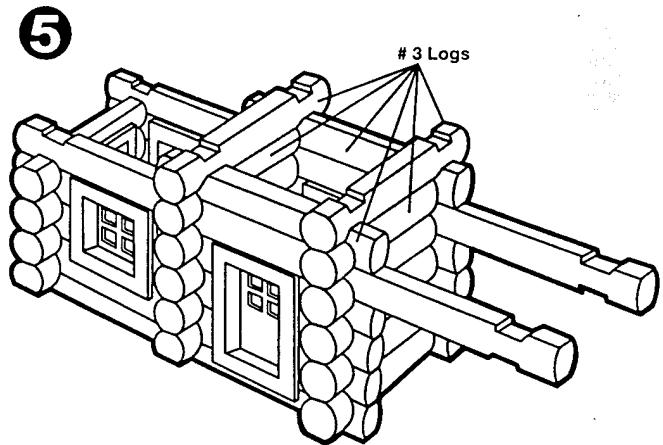

WILD WEST RANCH

BUILDING SET