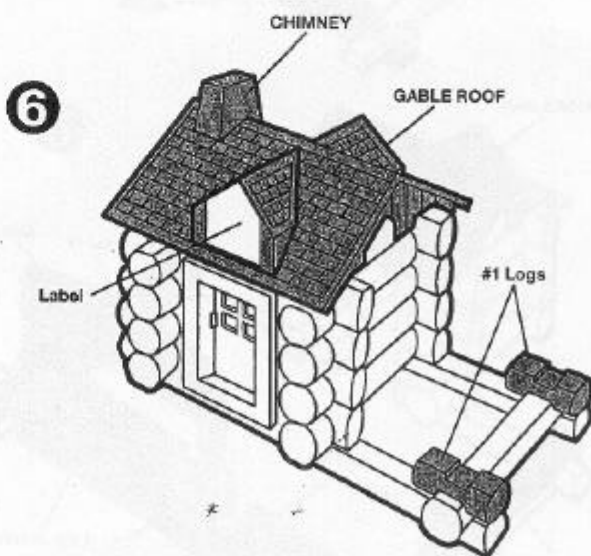

WILD WEST RANCH BUILDING SET

1-800-KID-KNEX (USA & CANADA)

Product and colors may vary.

KNEX INDUSTRIES, INC., HATFIELD, PA 19440 USA.

Manufactured and Distributed under License from Hasbro, Inc.

Lincoln Logs® is a trademark of Hasbro, Inc.

© 1999 Hasbro, Inc. ALL RIGHTS RESERVED

MADE IN CHINA

903