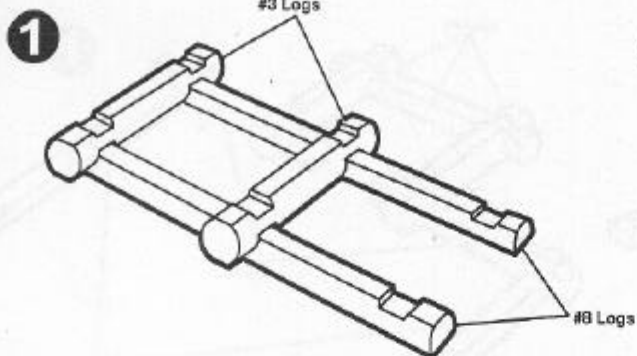

WILD WEST RANCH BUILDING SET

1-800-KID-KNEX (USA & CANADA)

Product and colors may vary.

KNEX INDUSTRIES, INC., HATFIELD, PA 19440 USA.

Manufactured and Distributed under License from Hasbro, Inc.

Lincoln Logs® is a trademark of Hasbro, Inc.

© 1999 Hasbro, Inc. ALL RIGHTS RESERVED

MADE IN CHINA

903