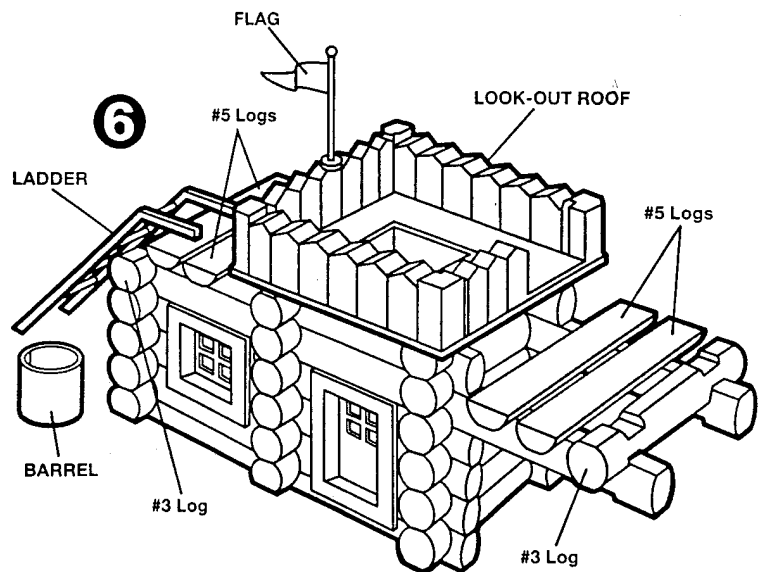

WILD WEST RANCH

BUILDING SET