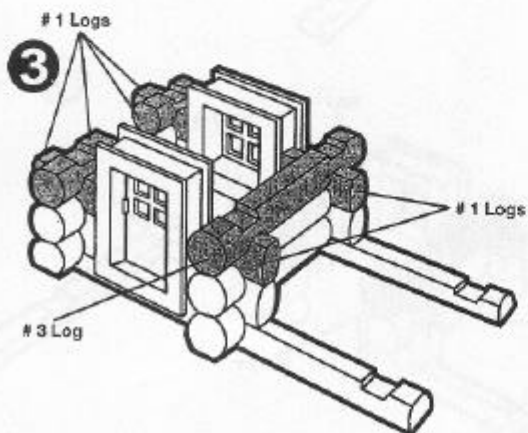

WILD WEST RANCH BUILDING SET

1-800-KID-KNEX (USA & CANADA)

Product and colors may vary.

KNEX INDUSTRIES, INC., HATFIELD, PA 19440 USA.

Manufactured and Distributed under License from Hasbro, Inc.

Lincoln Logs® is a trademark of Hasbro, Inc.

© 1999 Hasbro, Inc. ALL RIGHTS RESERVED

MADE IN CHINA

903