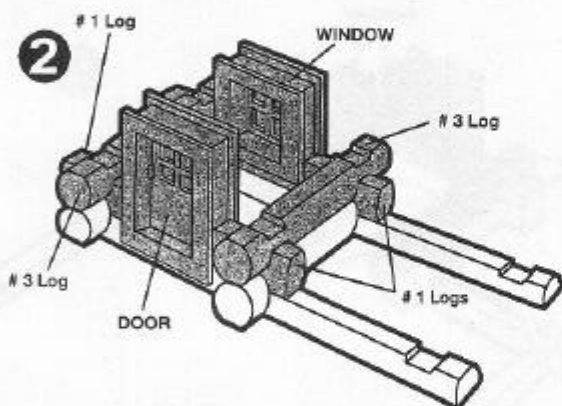

WILD WEST RANCH BUILDING SET

1-800-KID-KNEX (USA & CANADA)

Product and colors may vary.

KNEX INDUSTRIES, INC., HATFIELD, PA 19440 USA.

Manufactured and Distributed under License from Hasbro, Inc.

Lincoln Logs® is a trademark of Hasbro, Inc.

© 1999 Hasbro, Inc. ALL RIGHTS RESERVED

MADE IN CHINA

903