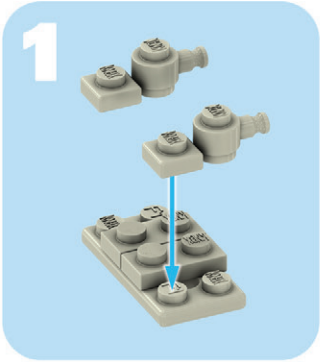

WARIO™ BIKE BUILDING SET MOTO JEU DE CONSTRUCTION