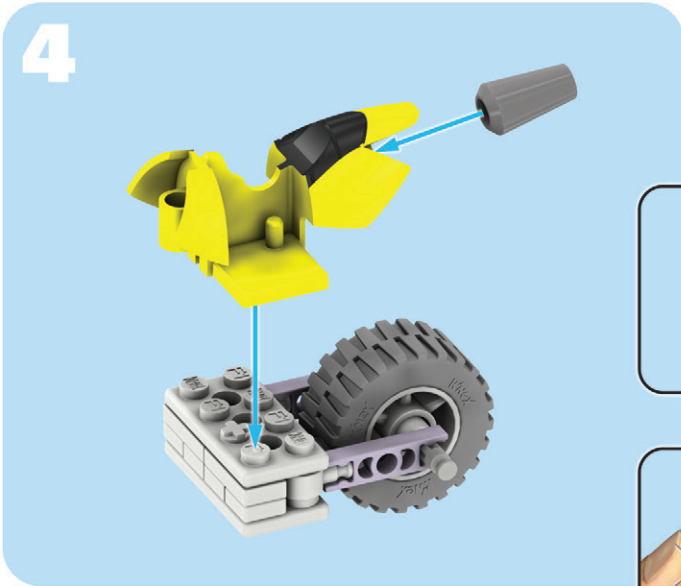

WARIO™ BIKE BUILDING SET MOTO JEU DE CONSTRUCTION