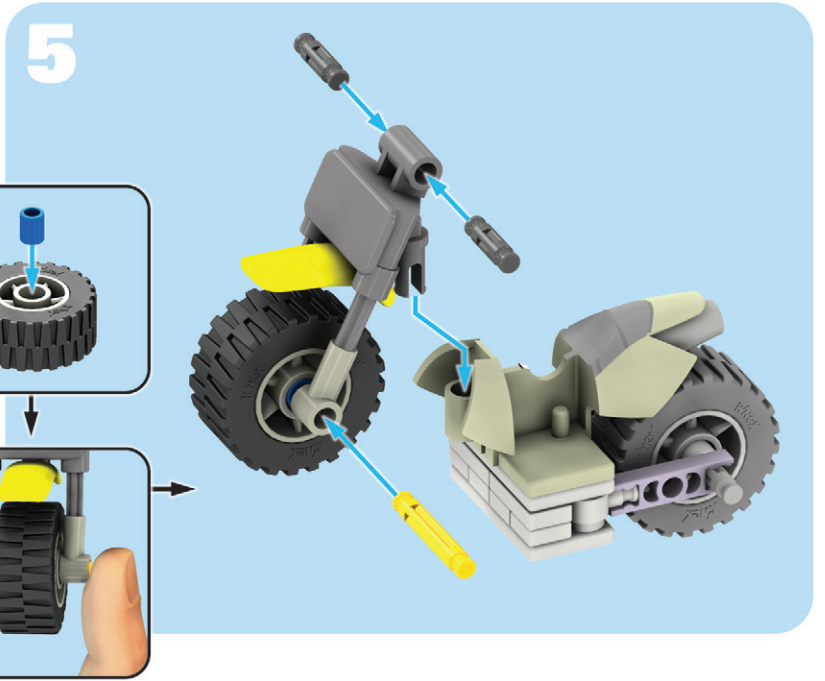

WARIO™ BIKE BUILDING SET MOTO JEU DE CONSTRUCTION