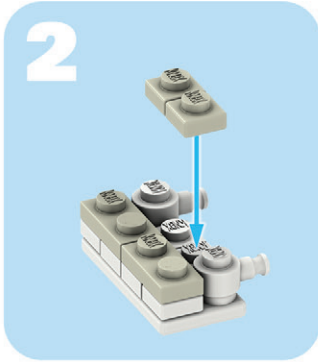

WARIO™ BIKE BUILDING SET MOTO JEU DE CONSTRUCTION