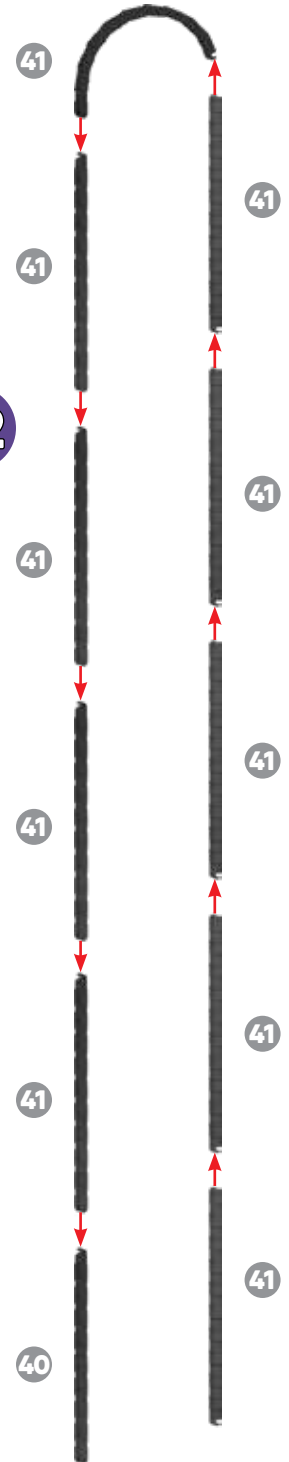

IMPORTANT: Attach all the chain links in the same direction.

40

x9

x1

41

x10

x10

42