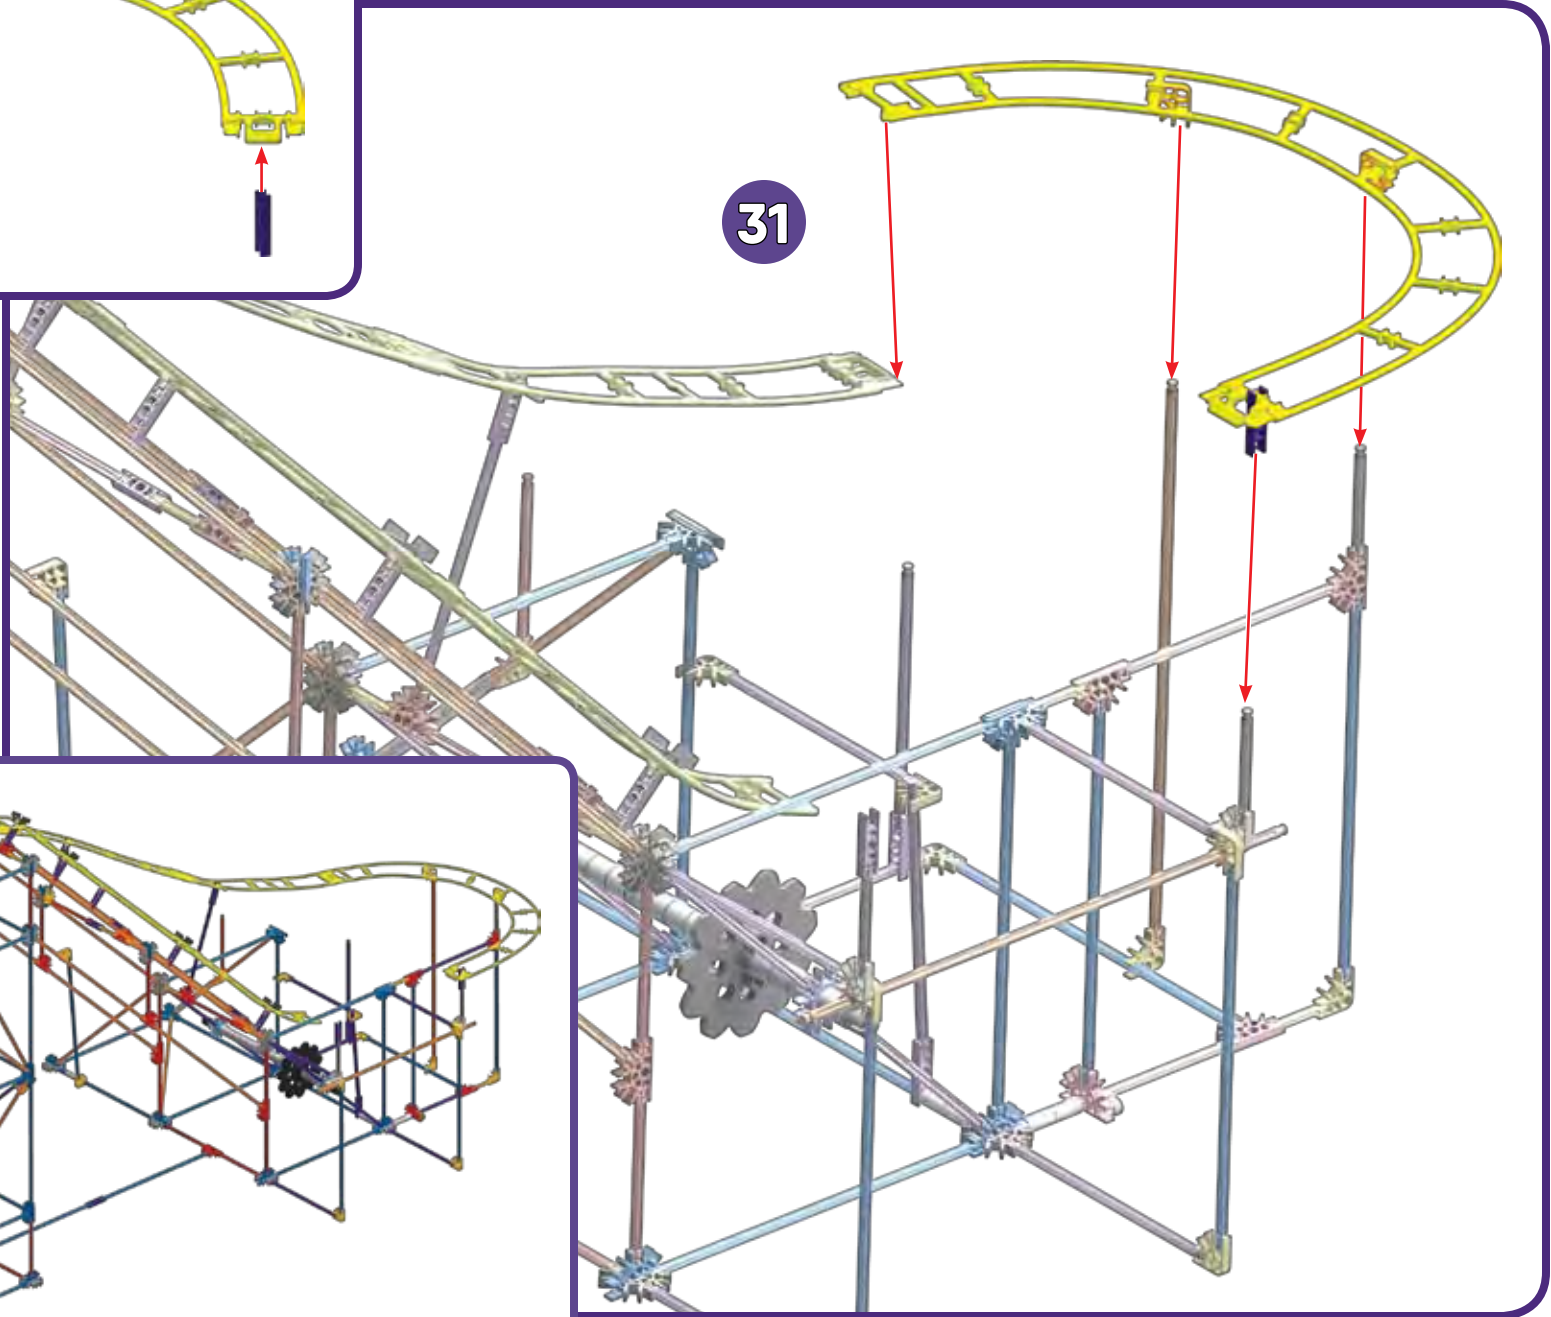

1 - 17

- | | | | | | | | |
|---|--|---|--|---|--|---|--|
| 6 | | 9 | | 1 | | 4 | |
| 2 | | | | | | | |
| 3 | | | | | | | |
| 1 | | | | | | | |
| 2 | | | | | | | |

Attach the black chain guides and the connectors to the track exactly as shown.

20

21

1 - 21

22

23

Always join this end of the track to the previous track piece first, then connect the rest of the track to the tower.

1 - 23

26

27

1 - 27

1 - 31

32

33

1 - 33

36

37

1 - 37

IMPORTANT: Attach all the chain links in the same direction.

40

x9

x1

41

x10

x10