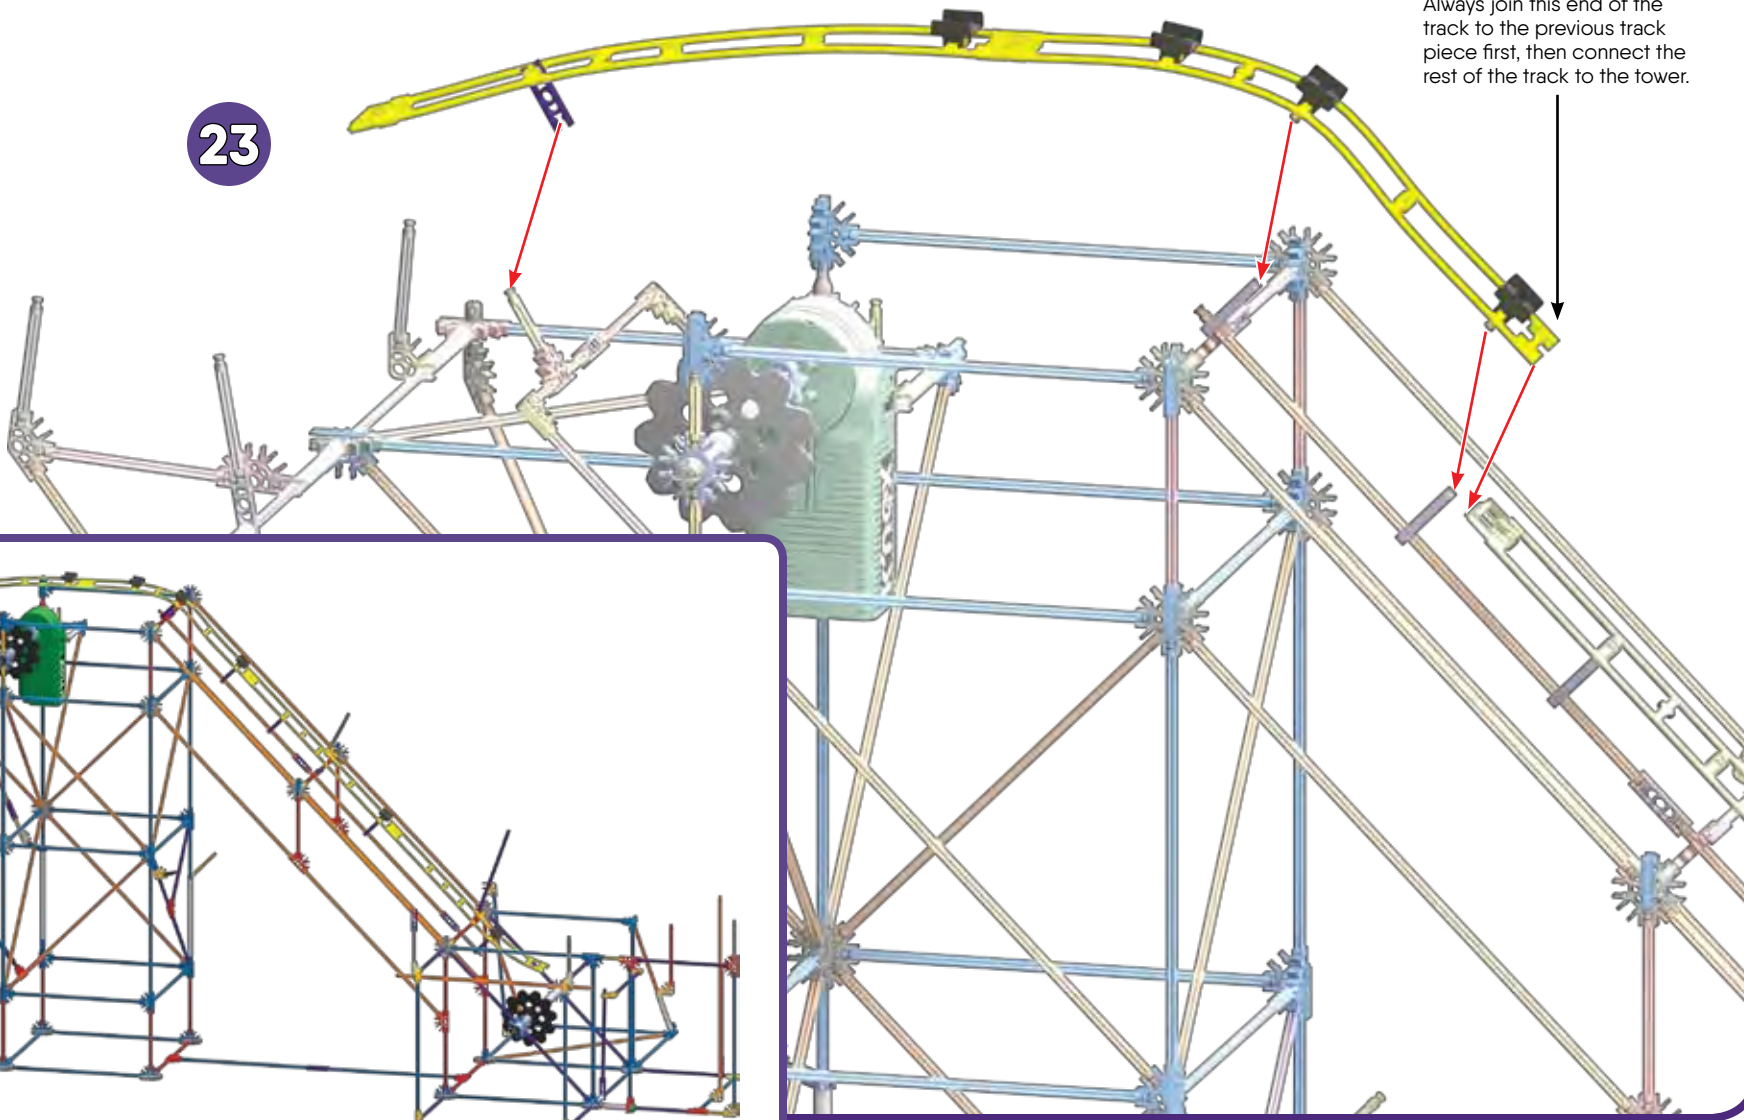

1 - 17

- | | | | | | | | |
|---|--|---|--|---|--|---|--|
| 6 | | 9 | | 1 | | 4 | |
| 2 | | | | | | | |
| 3 | | | | | | | |
| 1 | | | | | | | |
| 2 | | | | | | | |

Attach the black chain guides and the connectors to the track exactly as shown.

20

21

1 - 21

22

23

Always join this end of the track to the previous track piece first, then connect the rest of the track to the tower.

1 - 23

26

27

1 - 27

1 - 31

32

33

1 - 33

36

37

1 - 37

IMPORTANT: Attach all the chain links in the same direction.

40

x9

x1

41

x10

x10