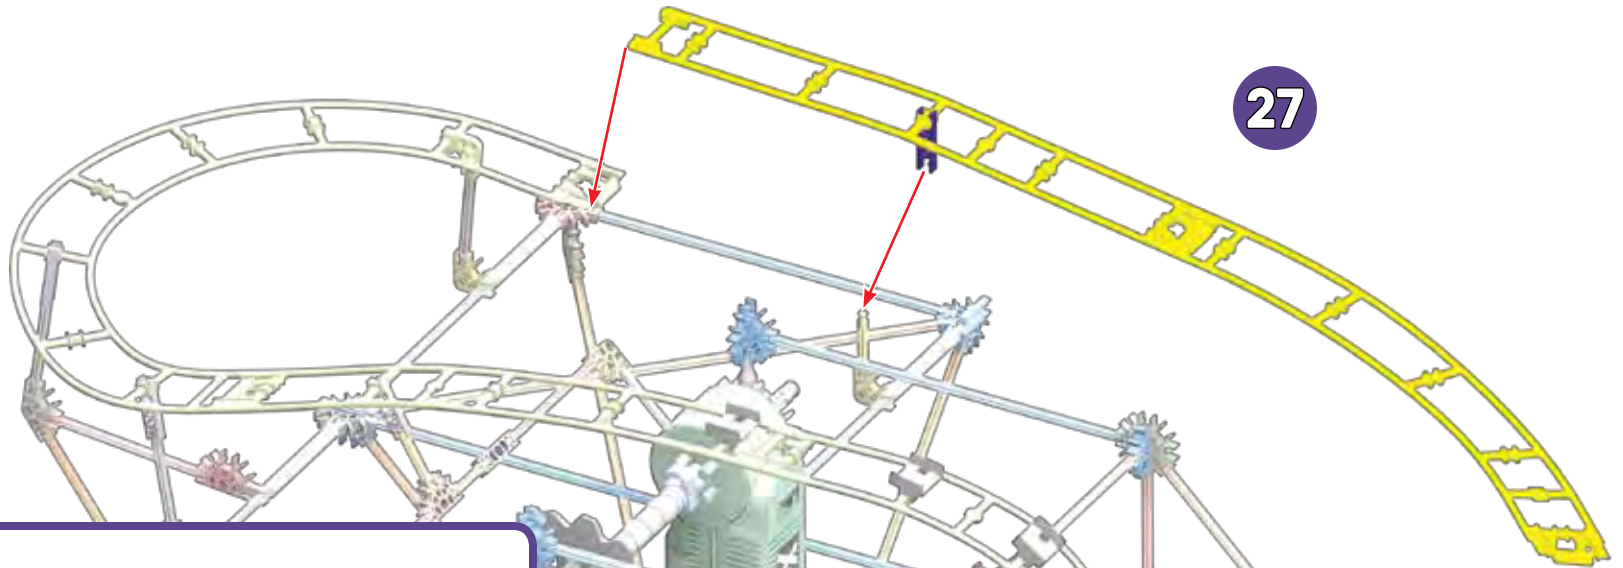

1 - 17

- | | | | | | | | |
|---|--|---|--|---|--|---|--|
| 6 | | 9 | | 1 | | 4 | |
| 2 | | | | | | | |
| 3 | | | | | | | |
| 1 | | | | | | | |
| 2 | | | | | | | |

Attach the black chain guides and the connectors to the track exactly as shown.

20

21

1 - 21

22

23

Always join this end of the track to the previous track piece first, then connect the rest of the track to the tower.

1 - 23

26

27

1 - 27

1 - 31

32

33

1 - 33

36

37

1 - 37

IMPORTANT: Attach all the chain links in the same direction.

40

x9

x1

41

x10

x10