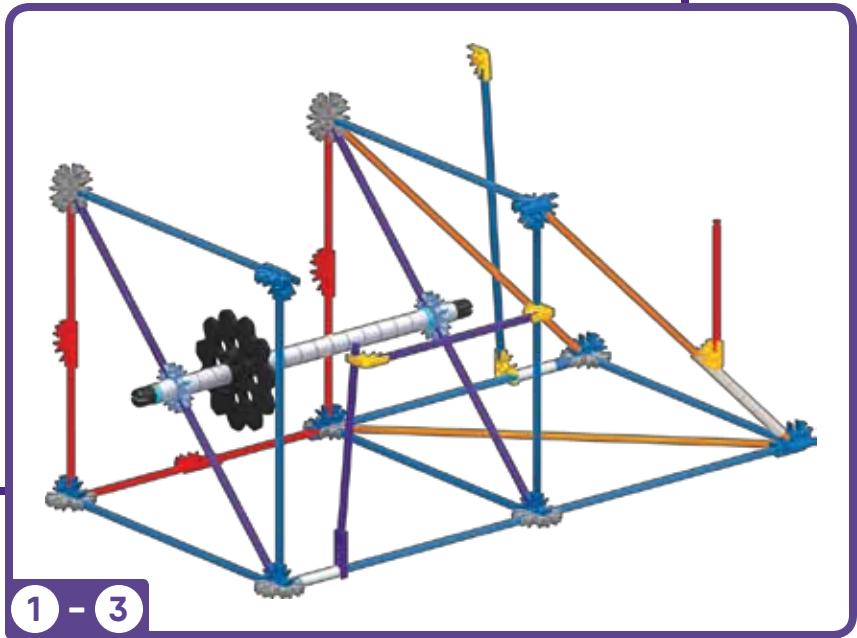

k'nex
**VULTURE'S
 VENGEANCE**
 Additional Build

TIP: While you're building make sure you face your model in the same direction as the pictures show in the instructions.

| | | | | | | | |
|---|--|---|--|---|--|----|--|
| 2 | | 2 | | 2 | | 16 | |
| 2 | | | | | | | |
| 3 | | | | | | | |
| 1 | | | | | | | |
| 1 | | 4 | | 2 | | | |
| 1 | | 4 | | 2 | | 1 | |

3

1 - 2

- | | | | | | |
|---|--|---|--|---|--|
| 1 | | 1 | | 8 | |
| 4 | | | | | |
| 3 | | | | | |
| 1 | | 3 | | 3 | |
| | | | | 1 | |

1 - 3

1 - 5

1 - 4

6

1 - 5

20

21

1 - 21

22

23

Always join this end of the track to the previous track piece first, then connect the rest of the track to the tower.

1 - 23

26

1 - 37

IMPORTANT: Attach all the chain links in the same direction.

40

x9

x1

41

x10

x10