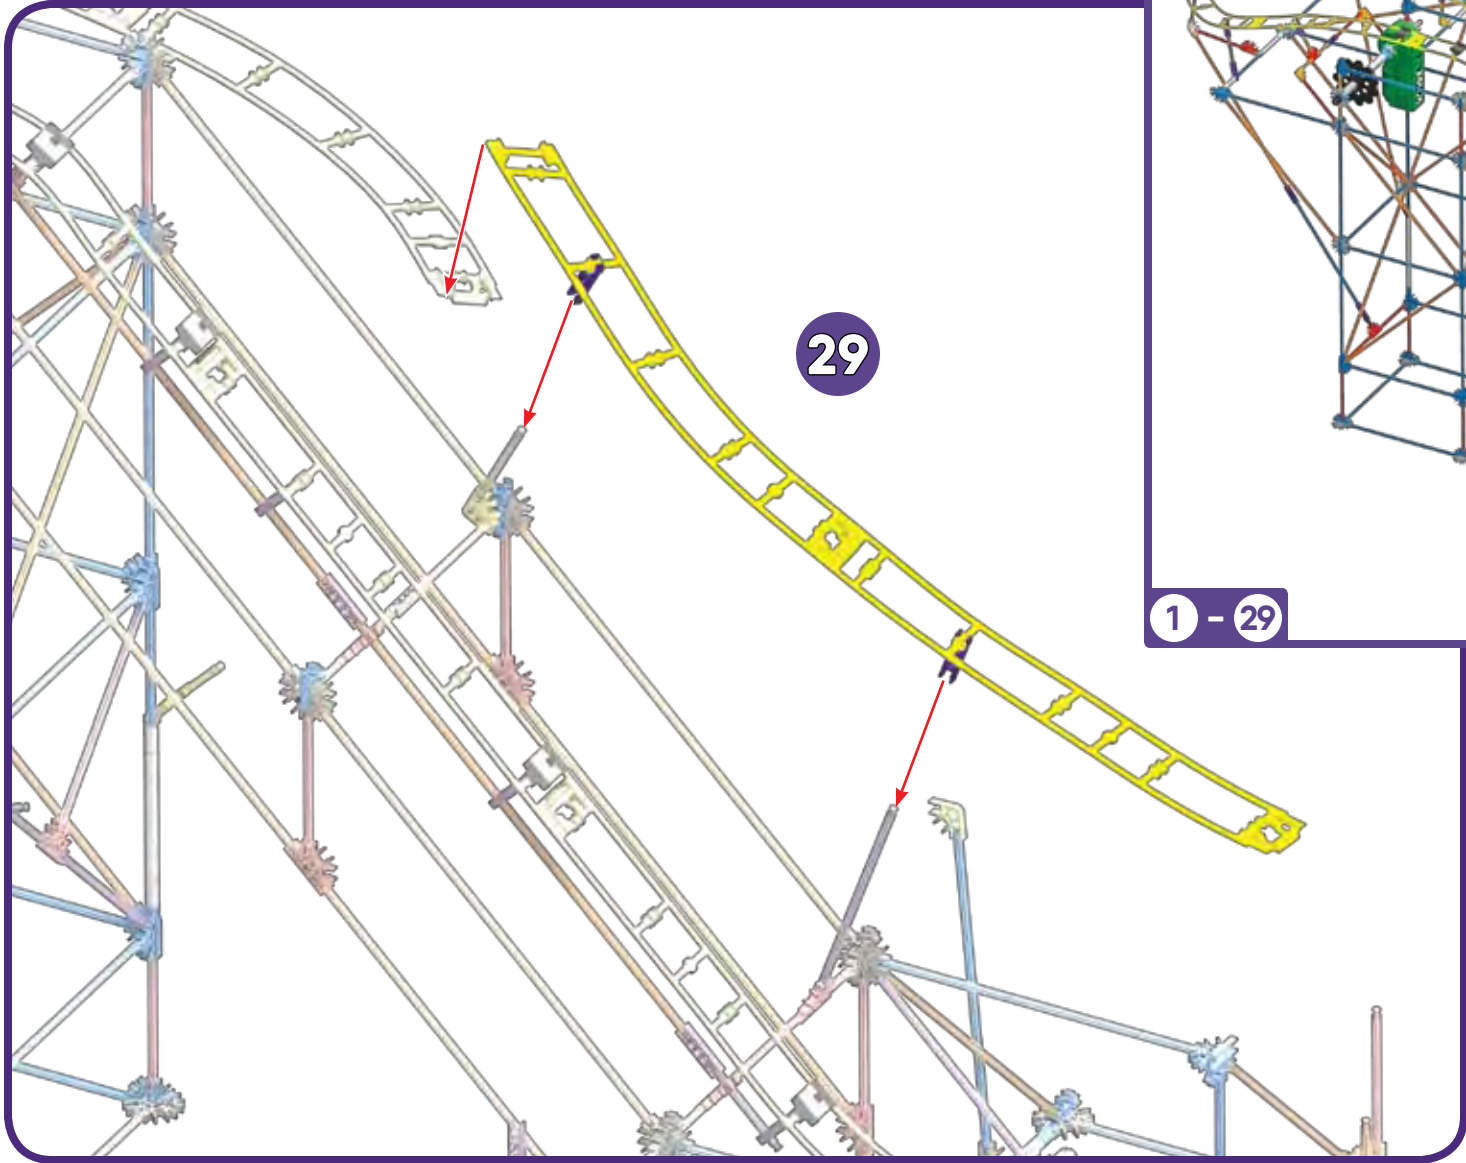

1 - 17

- | | | | | | | | |
|---|--|---|--|---|--|---|--|
| 6 | | 9 | | 1 | | 4 | |
| 2 | | | | | | | |
| 3 | | | | | | | |
| 1 | | | | | | | |
| 2 | | | | | | | |

Attach the black chain guides and the connectors to the track exactly as shown.

20

21

1 - 21

22

23

Always join this end of the track to the previous track piece first, then connect the rest of the track to the tower.

1 - 23

26

27

1 - 27

1 - 31

32

33

1 - 33

36

37

1 - 37

IMPORTANT: Attach all the chain links in the same direction.

40

x9

x1

41

x10

x10