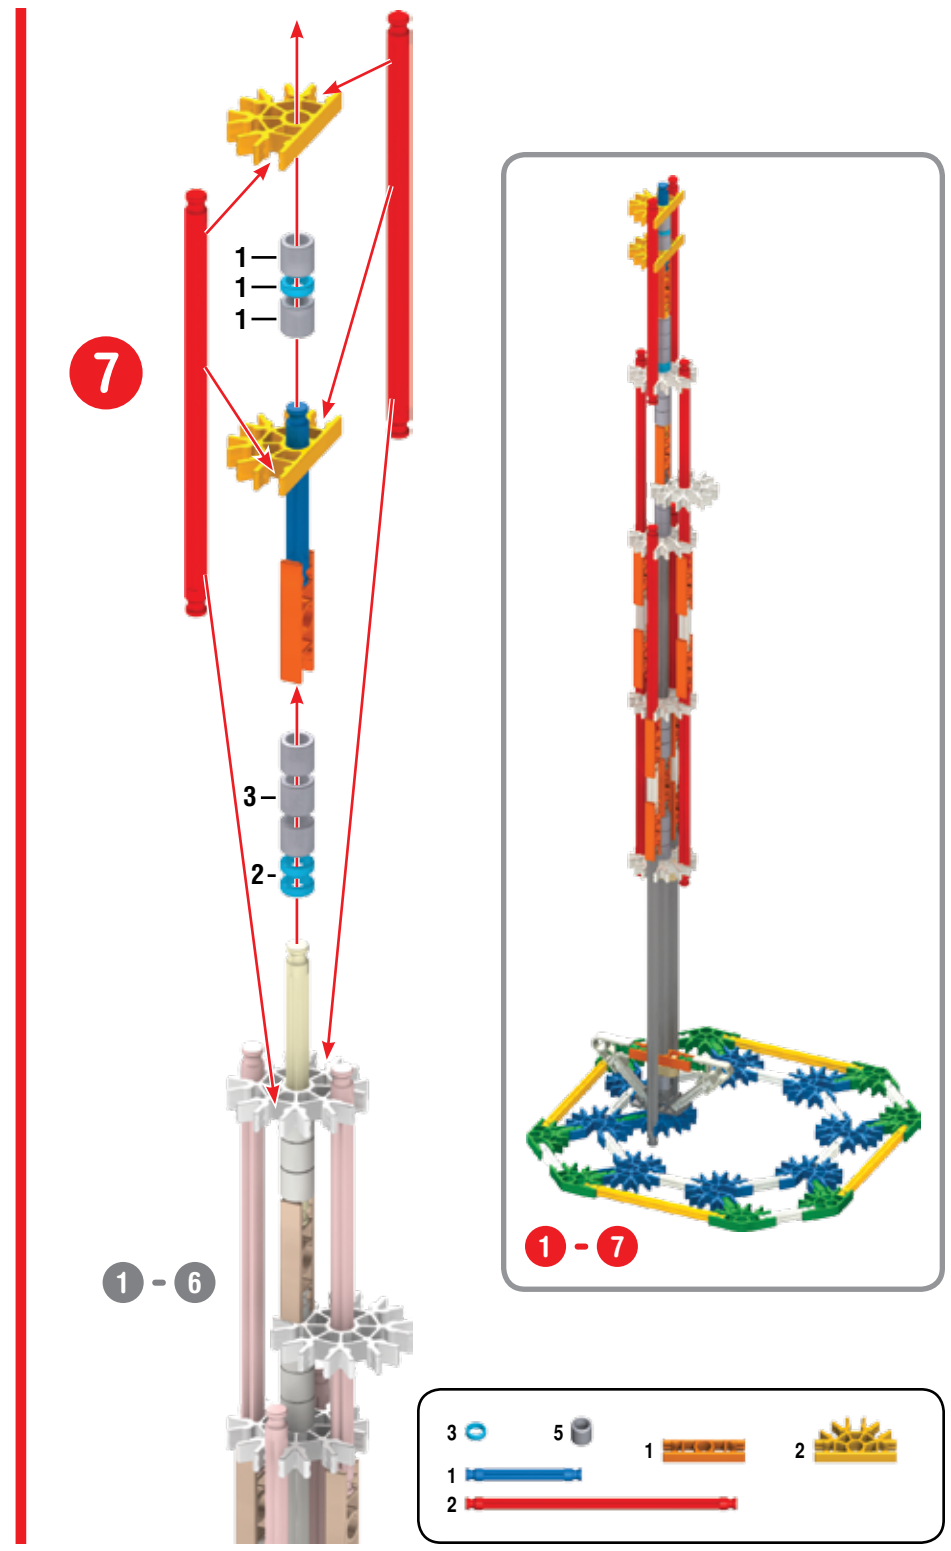

12 - 13

Mech

1 - 16

16

1 - 13, 15

12, 14

**Metal
Detector**

2		1		2		1	
2							
3							
2		1		1		1	

1 - 9

10

11

12

1 - 12

- | | | | |
|---|--|---|--|
| 6 | | 4 | |
| 4 | | | |
| 2 | | | |
| 1 | | | |
| 2 | | 2 | |

1 - 12

- 4 [white pin]
- 2 [blue pin]
- 2 [yellow pin]
- 8 [black pin]
- 4 [blue bush]
- 4 [red connector]