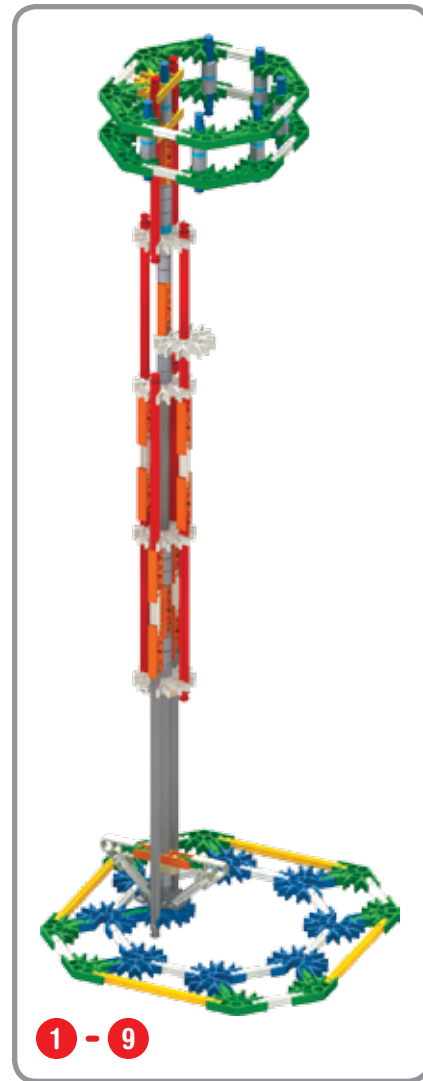

12 - 13

Mech

1 - 16

16

1 - 13, 15

12, 14

**Metal
Detector**

2		1		2		1	
2							
3							
2		1		1		1	

1 - 9

10

11

12

1 - 12

- | | | | |
|---|--|---|--|
| 6 | | 4 | |
| 4 | | | |
| 2 | | | |
| 1 | | | |
| 2 | | 2 | |

1 - 12

- 4 [white pin]
- 2 [blue pin]
- 2 [yellow pin]
- 8 [black pin]
- 4 [blue bush]
- 4 [red connector]