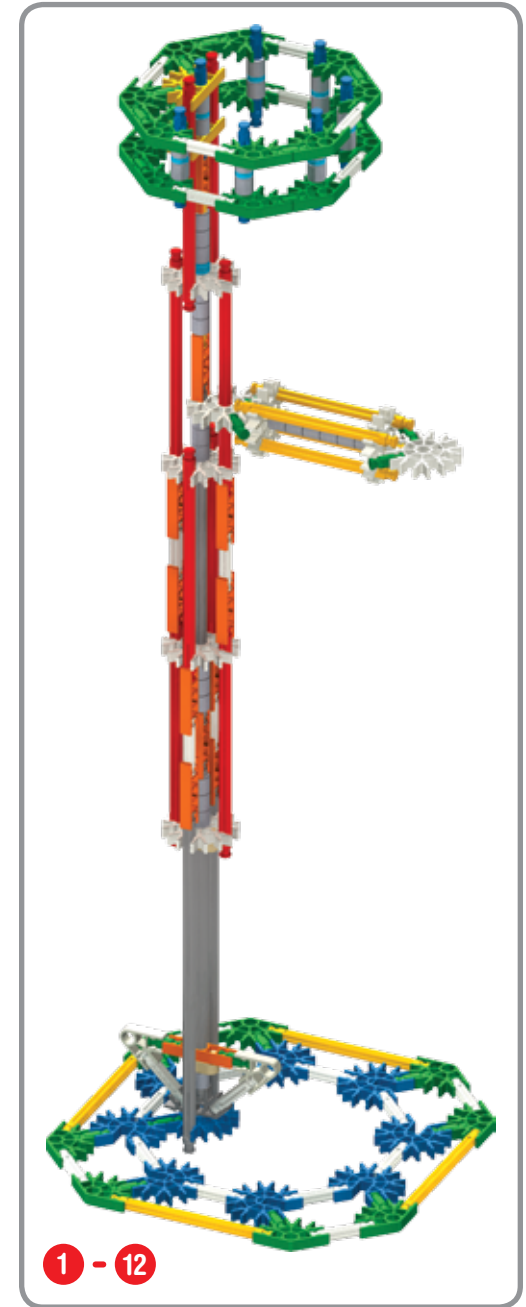

12 - 13

Mech

1 - 16

16

1 - 13, 15

12, 14

**Metal
Detector**

2		1		2		1	
2							
3							
2		1		1		1	

1 - 9

10

11

12

1 - 12

- | | | | |
|---|--|---|--|
| 6 | | 4 | |
| 4 | | | |
| 2 | | | |
| 1 | | | |
| 2 | | 2 | |

1 - 12

- 4 [white pin]
- 2 [blue pin]
- 2 [yellow pin]
- 8 [black pin]
- 4 [blue bush]
- 4 [red connector]