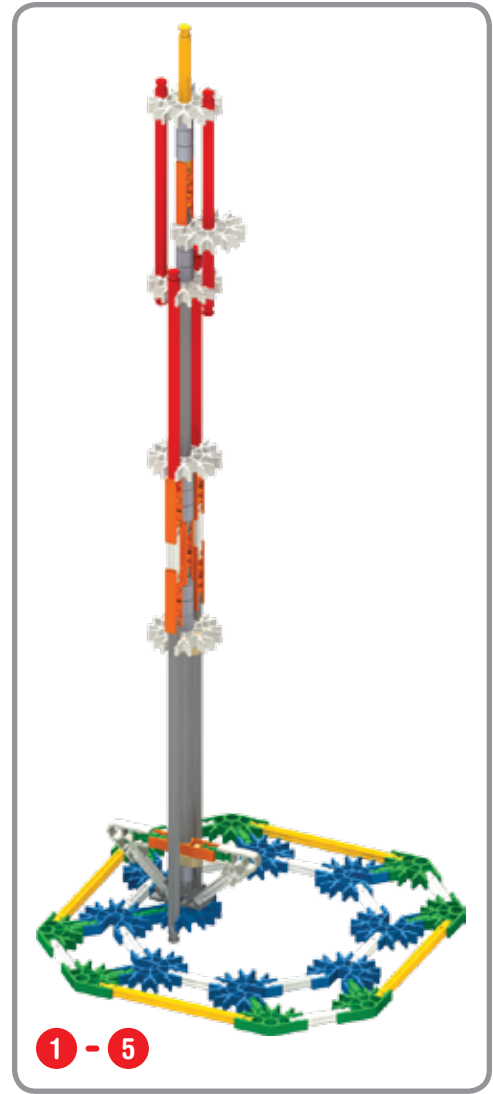

12 - 13

Mech

1 - 16

16

1 - 13, 15

12, 14

**Metal
Detector**

2		1		2		1	
2							
3							
2		1		1		1	

1 - 9

10

11

12

1 - 12

- | | | | |
|---|--|---|--|
| 6 | | 4 | |
| 4 | | | |
| 2 | | | |
| 1 | | | |
| 2 | | 2 | |

1 - 12

- 4 [white pin]
- 2 [blue pin]
- 2 [yellow pin]
- 8 [black pin]
- 4 [blue bush]
- 4 [red connector]