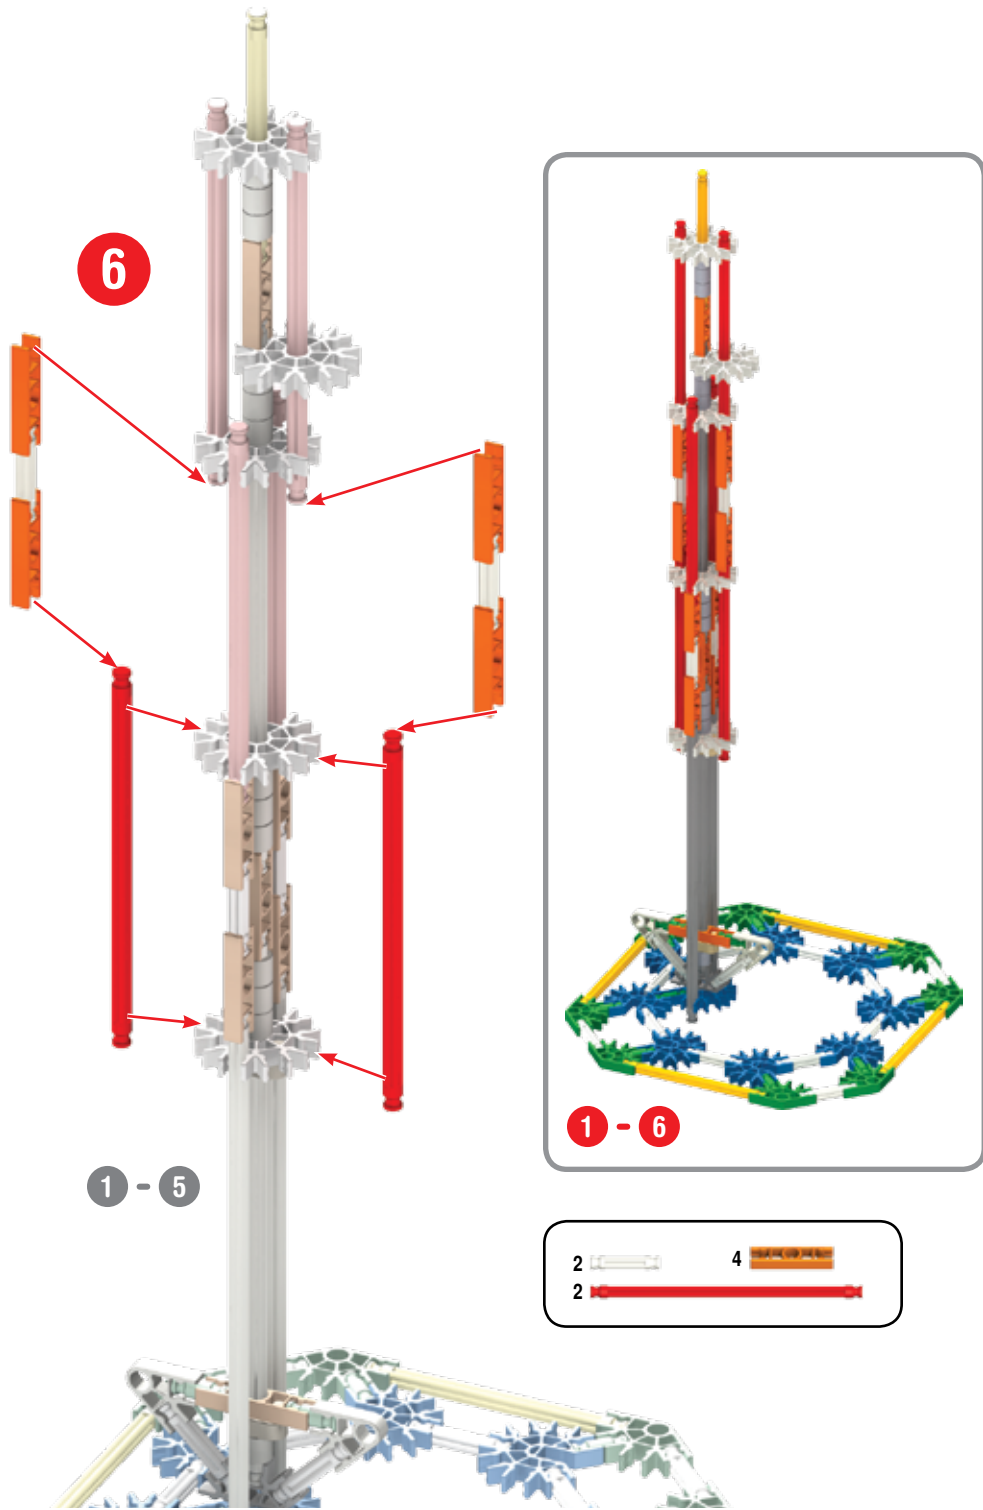

12 - 13

Mech

1 - 16

16

1 - 13, 15

12, 14

**Metal
Detector**

2		1		2		1	
2							
3							
2		1		1		1	

1 - 9

10

11

12

1 - 12

- | | | | |
|---|--|---|--|
| 6 | | 4 | |
| 4 | | | |
| 2 | | | |
| 1 | | | |
| 2 | | 2 | |

1 - 12

- 4 [white pin]
- 2 [blue pin]
- 2 [yellow pin]
- 8 [black pin]
- 4 [blue bush]
- 4 [red connector]