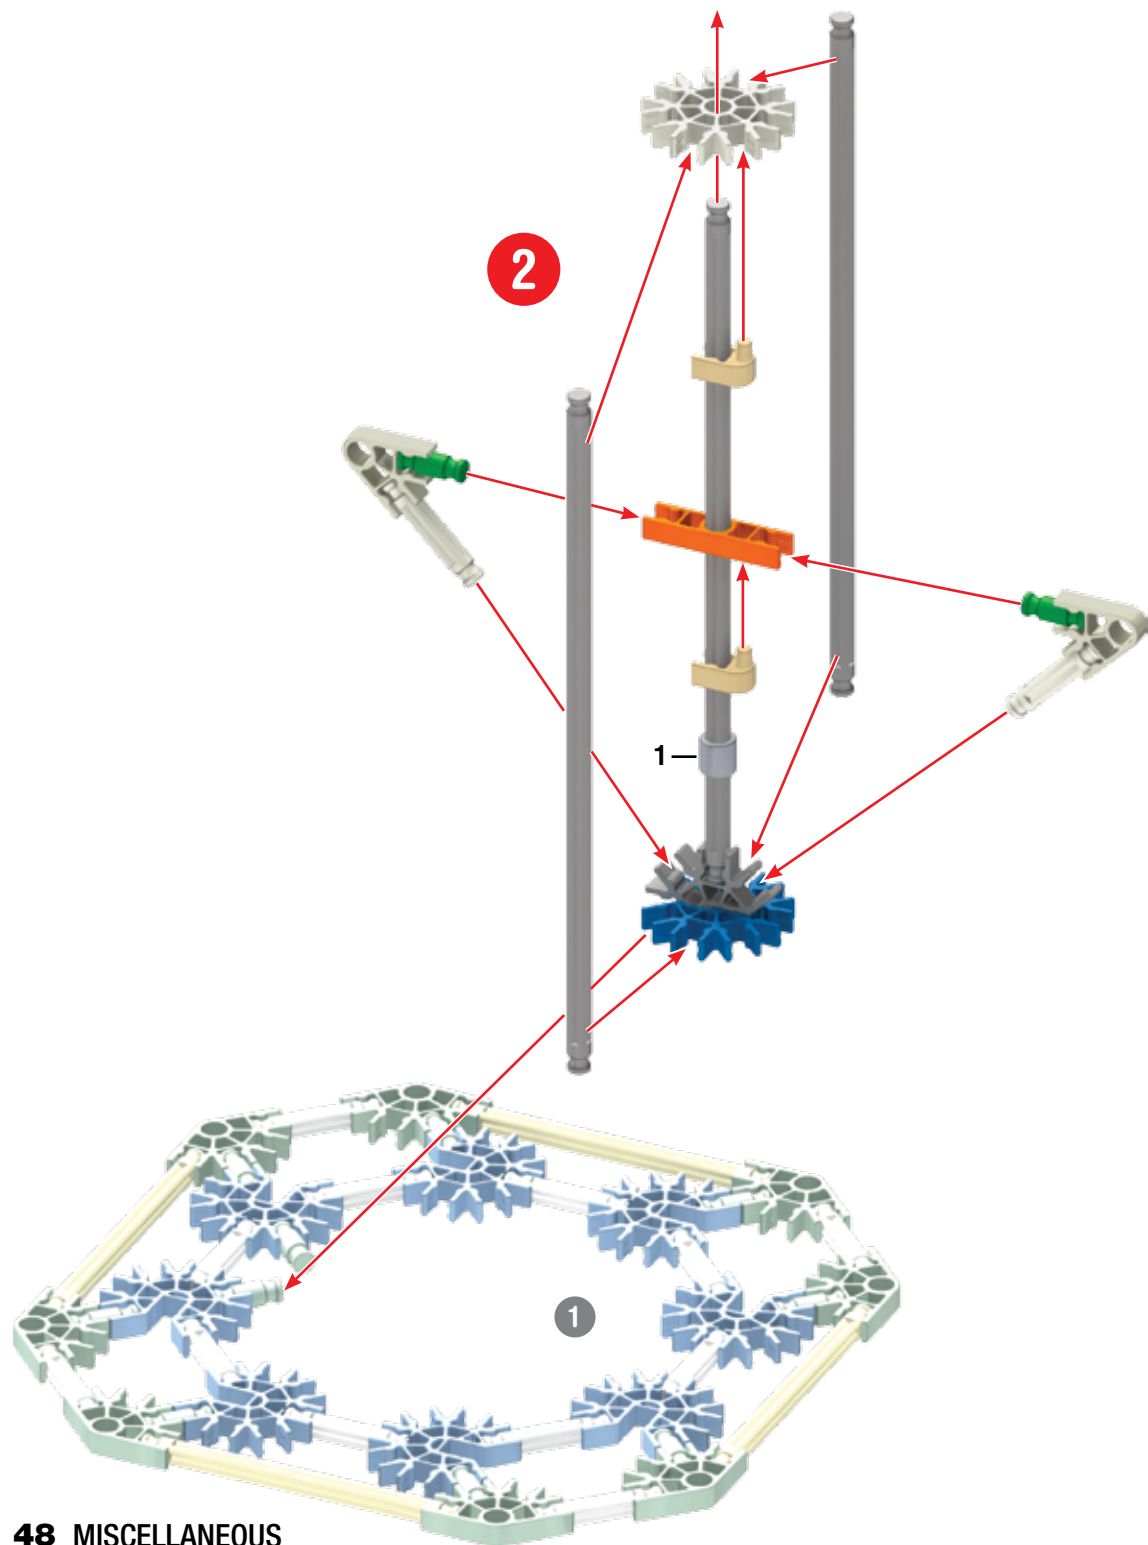

12 - 13

Mech

1 - 16

16

1 - 13, 15

12, 14

**Metal
Detector**

2		1		2		1	
2							
3							
2		1		1		1	

1 - 9

10

11

12

1 - 12

- | | | | |
|---|--|---|--|
| 6 | | 4 | |
| 4 | | | |
| 2 | | | |
| 1 | | | |
| 2 | | 2 | |

1 - 12

- 4 [white pin]
- 2 [blue pin]
- 2 [yellow pin]
- 8 [black pin]
- 4 [blue bush]
- 4 [red connector]