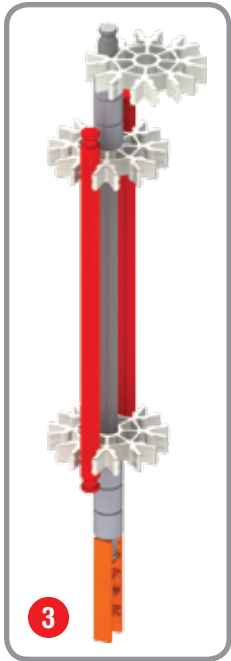

12 - 13

Mech

1 - 16

16

1 - 13, 15

12, 14

**Metal
Detector**

2		1		2		1	
2							
3							
2		1		1		1	

1 - 9

10

11

12

1 - 12

- | | | | |
|---|--|---|--|
| 6 | | 4 | |
| 4 | | | |
| 2 | | | |
| 1 | | | |
| 2 | | 2 | |

1 - 12

- 4 [white pin]
- 2 [blue pin]
- 2 [yellow pin]
- 8 [black pin]
- 4 [blue bush]
- 4 [red connector]