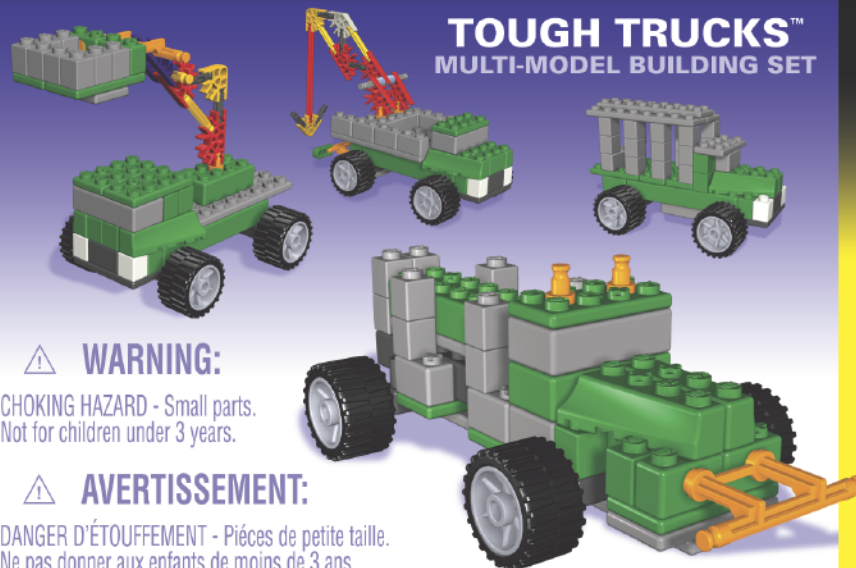

©2009 K'NEX Limited Partnership Group
P.O. Box 700
Hatfield, PA 19440-0700

409433.11-V1-02/09

K'NEX

Imagine • Build • Play®

5+

TOUGH TRUCKS™ MULTI-MODEL BUILDING SET

⚠ WARNING:

CHOKING HAZARD - Small parts.
Not for children under 3 years.