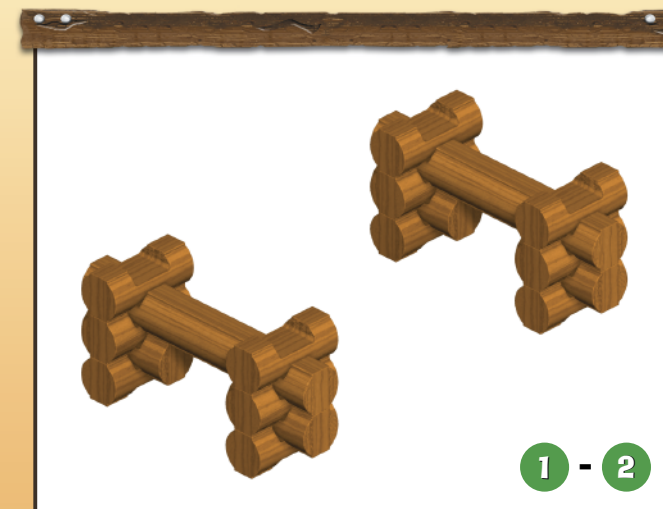

K'NEX®
www.knex.com

©2010 K'NEX Limited Partnership Group
P.O. Box 700
Hatfield, PA 19440-0700
Made in China.
Fabriqués en Chine.
Hecho en China.

Product & colors may vary. Most models can be built one at a time. Instructions are included for the model shown on the package front. HASBRO and its logos, Playskool and LINCOLN LOGS are trademarks of HASBRO and are used with permission. ©2010 HASBRO. All Rights Reserved.
Produits et couleurs peuvent varier. La plupart des modèles ne peuvent être construits que un à un. Les instructions sont incluses pour le modèle figurant sur le devant de la boîte.
El producto y los colores pueden variar. La mayoría de los modelos se pueden construir uno a la vez. Se incluyen instrucciones para el modelo que se ve en el frente del paquete.

Licensed by:
Hasbro

PLAYSKOOL

V1-11/09

00883

3+