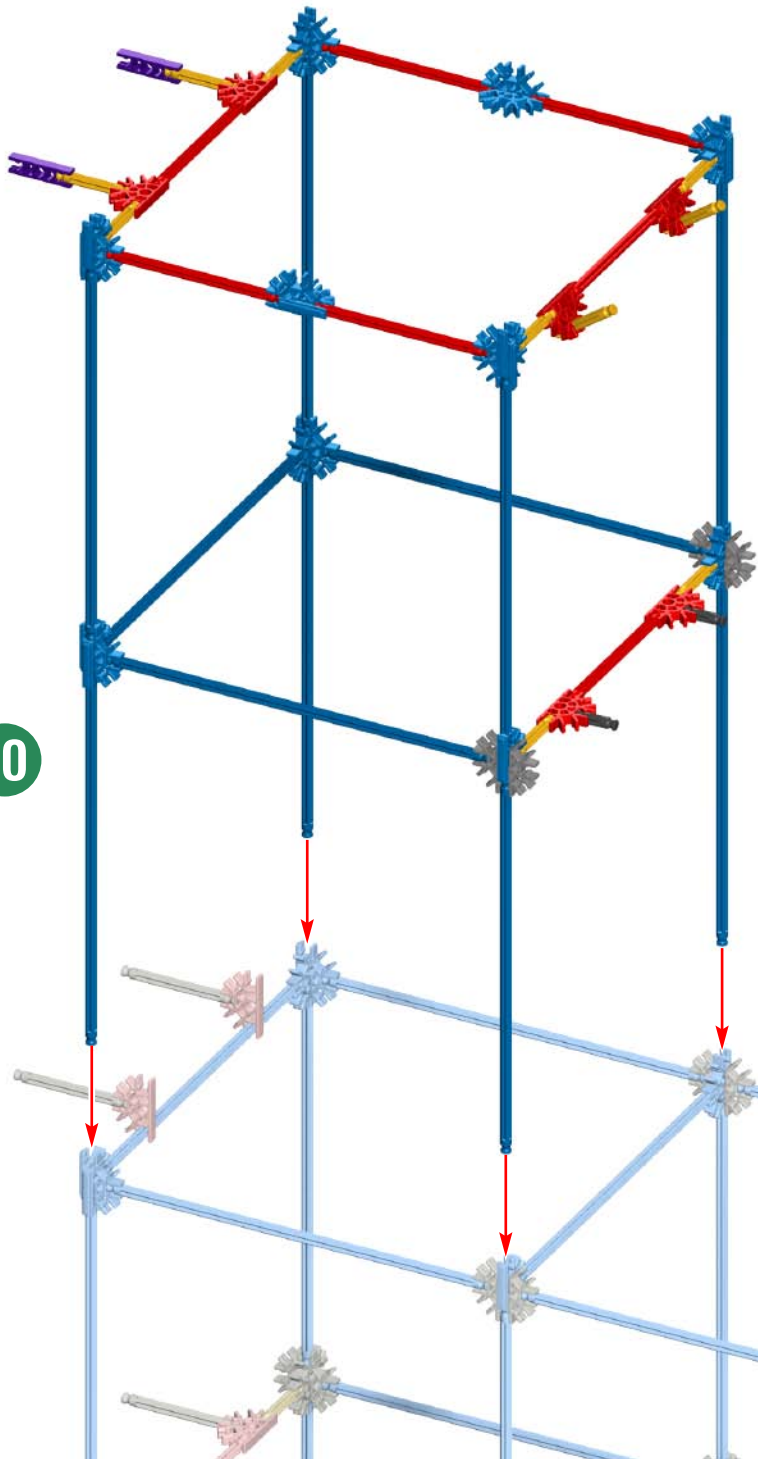

DOUBLE DIP ROLLER COASTER™

1 - 3

1 - 7

4 - 6

7

1 - 3

10

1 - 10

1 - 9

Did you install 2 AA (or LR6) batteries in the motor?

x8

1 - 13

14

1 - 14

x10

x1

23

x2

25

x2

Attaching Chain Links

IMPORTANT:

Attach all the chain links in the same direction.

32

x22

33

x2

34

32

32

32

32