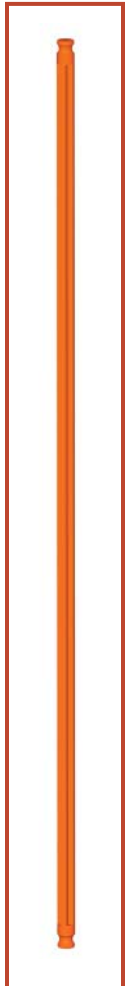

DOUBLE DIP ROLLER COASTER™

1 - 3

1 - 7

4 - 6

7

1 - 3

10

1 - 10

1 - 9

Did you install 2 AA (or LR6) batteries in the motor?

x8

1 - 13

14

1 - 14

x10

x1

1 - 14

15

1 - 15

x6

16

1 - 15

1 - 16

x2

23

x2

25

x2

Attaching Chain Links

IMPORTANT:

Attach all the chain links in the same direction.

32