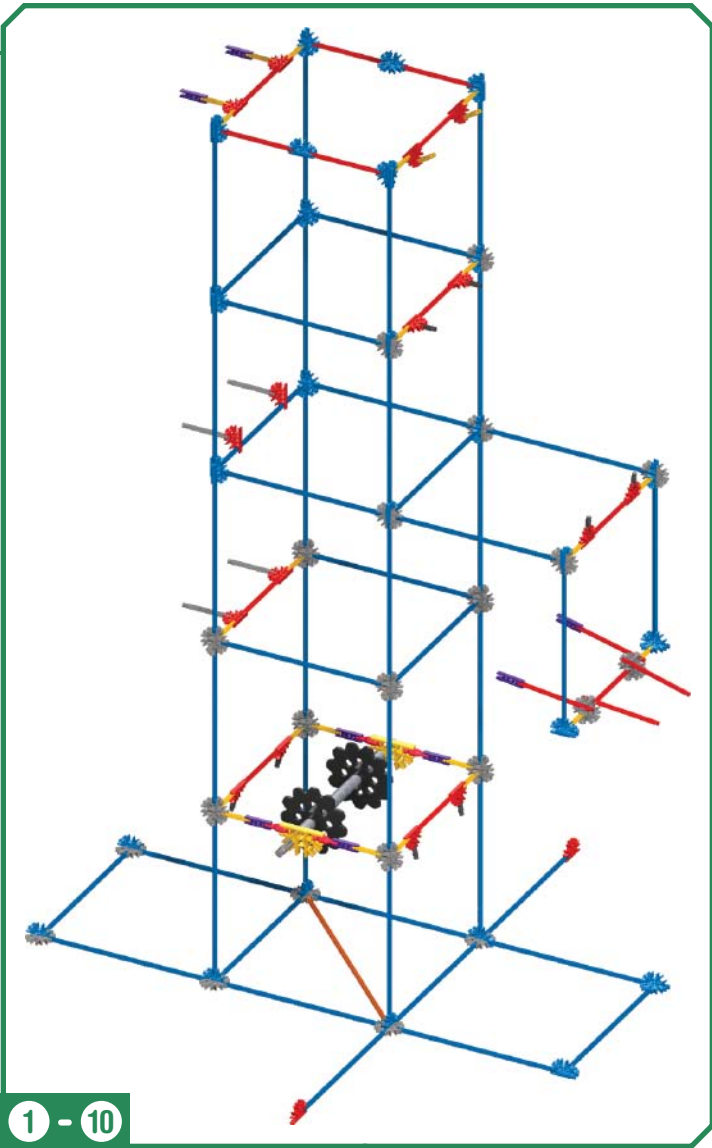

DOUBLE DIP ROLLER COASTER™

1 - 3

1 - 7

4 - 6

7

1 - 3

10

1 - 10

1 - 9

Did you install 2 AA (or LR6) batteries in the motor?

x8

1 - 13

14

1 - 14

x10

x1

23

x2

25

x2

Attaching Chain Links

IMPORTANT:

Attach all the chain links in the same direction.

32

x22

33

x2

34

32

32

32

32