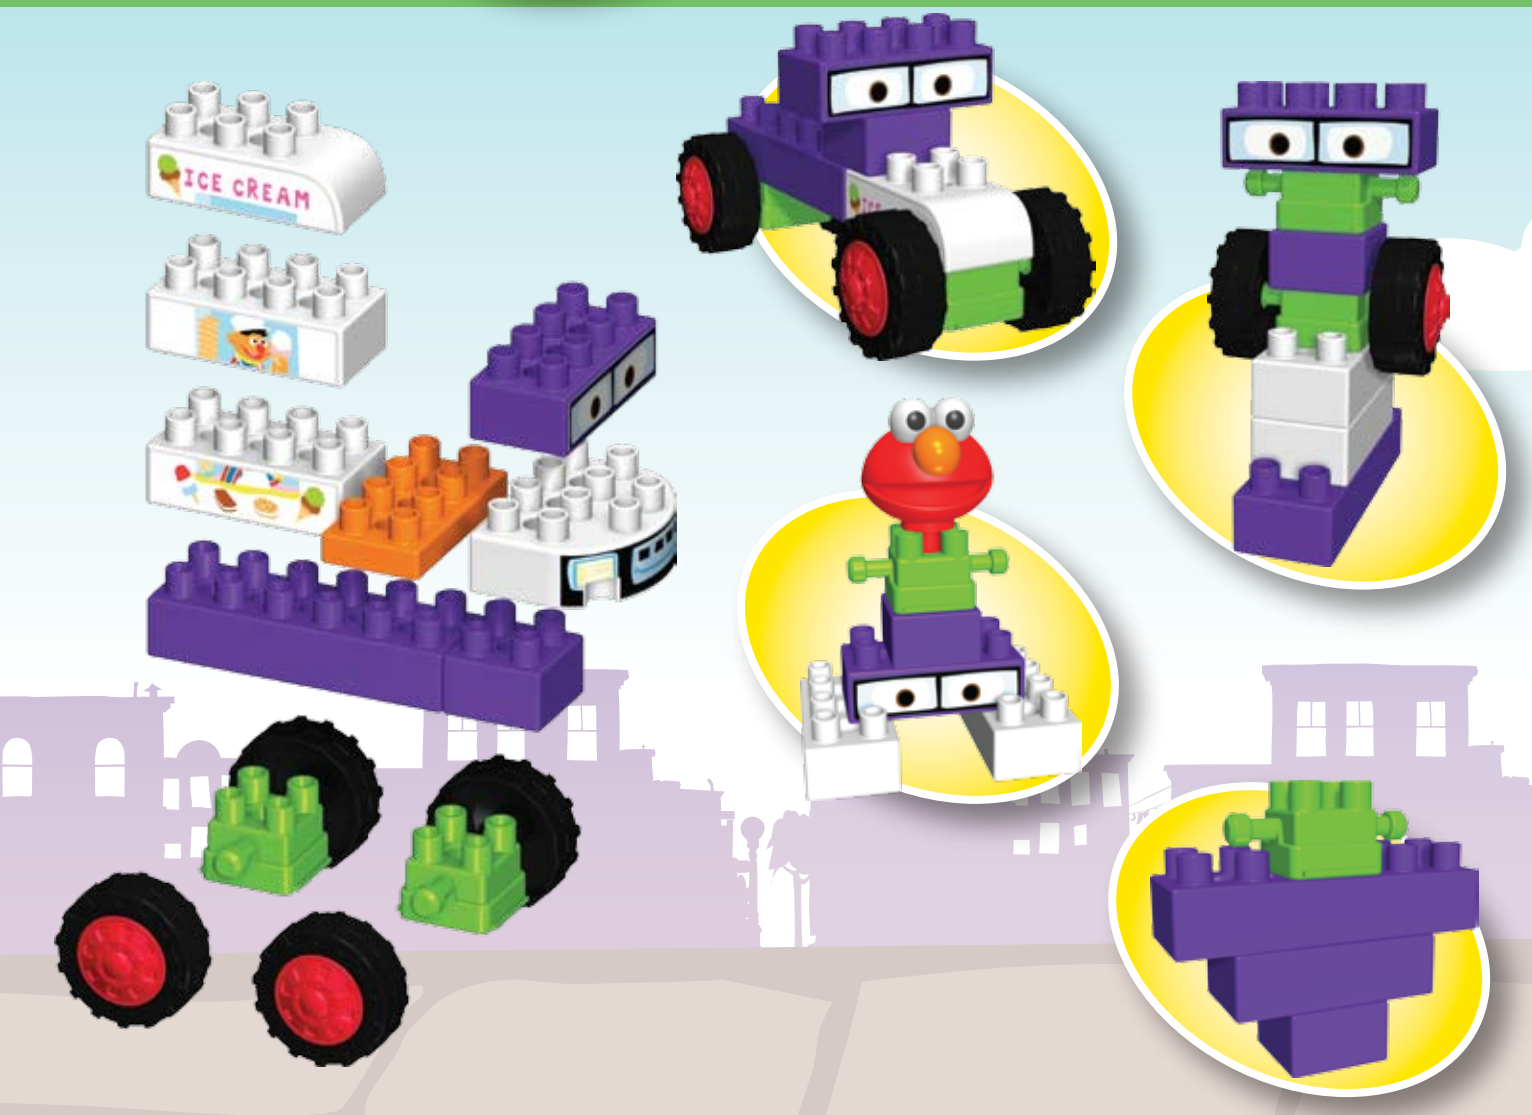

123
SESAME STREET
Neighborhood Collection™
**Ice Cream Truck
Building Set™**

85154

409542.11-V1-1/09

K'NEX 1-800-KID-KNEX (USA/Canada)
©2009 K'NEX Limited Partnership Group, P.O. Box 700, Hatfield, PA 19440-0700
Standard KID K'NEX parts made in the U.S.A.
Special components made in China. Packaged in China.

Activity Ideas

Elmo and his friends like to eat ice cream but they know that ice cream is a “sometime” food. They also like to eat fruits and vegetables. Fruits and vegetables are “anytime” foods. They are healthy for you to eat every day.

- 1 Build Elmo and his ice cream truck. Take Elmo on a ride around Sesame Street. Make a stop at Hooper’s Store and tell Elmo about all of the anytime foods you see.
- 2 Eat 5 colorful fruits and vegetables every day to stay healthy and strong. Count how many different kinds of fruits and vegetables you see in the picture. Build a bunch of grapes to add to the fruit stand.

- 1 Construis Elmo et son camion de crème glacée. Amène-le faire un tour dans Sesame Street. Arrête-toi au magasin Hooper et dis à Elmo quels sont les aliments que tu manges tous les jours.
- 2 Mange tous les jours cinq fruits et légumes de couleurs pour rester fort et en bonne santé. Compte combien de sortes de fruits et légumes différents tu vois sur cette image. Construis une grappe de raisin et ajoute-la sur le kiosque à fruits.