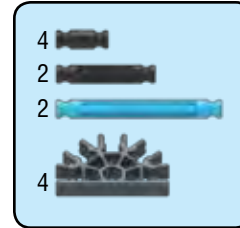

k'nex

ROAD FIGHTERS

Alternate Build 1

x2

x2

Did you install 2 AA (or LR6) batteries in the motor?

x2

4

5

1-3

6

4-5

1-6

7

4		2	
2		2	
2			

rotate model