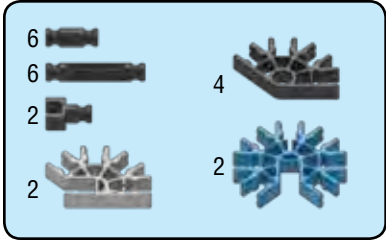

k'nex

ROAD FIGHTERS

Alternate Build 1

x2

x2

Did you install 2 AA (or LR6) batteries in the motor?

x2

4

5

1-3

6

4-5

1-6

7

4		2	
2		2	
2			

rotate model