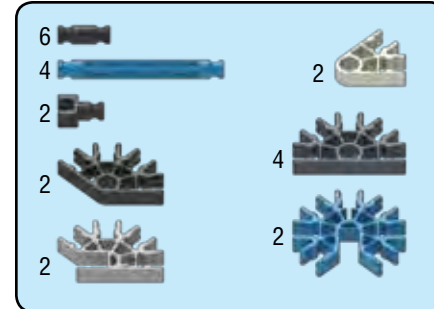

k'nex

ROAD FIGHTERS

Alternate Build 1

x2

x2

Did you install 2 AA (or LR6) batteries in the motor?

x2

4

5

1-3

6

4-5

1-6

7

4		2	
2		2	
2			

rotate model