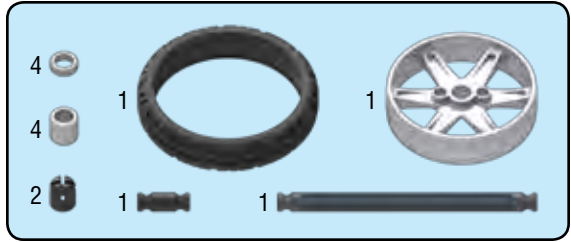

k'nex

ROAD FIGHTERS

Alternate Build 1

x2

x2

Did you install 2 AA (or LR6) batteries in the motor?

x2

4

5

1-3

6

4-5

1-6

7

4		2	
2		2	
2			

rotate model