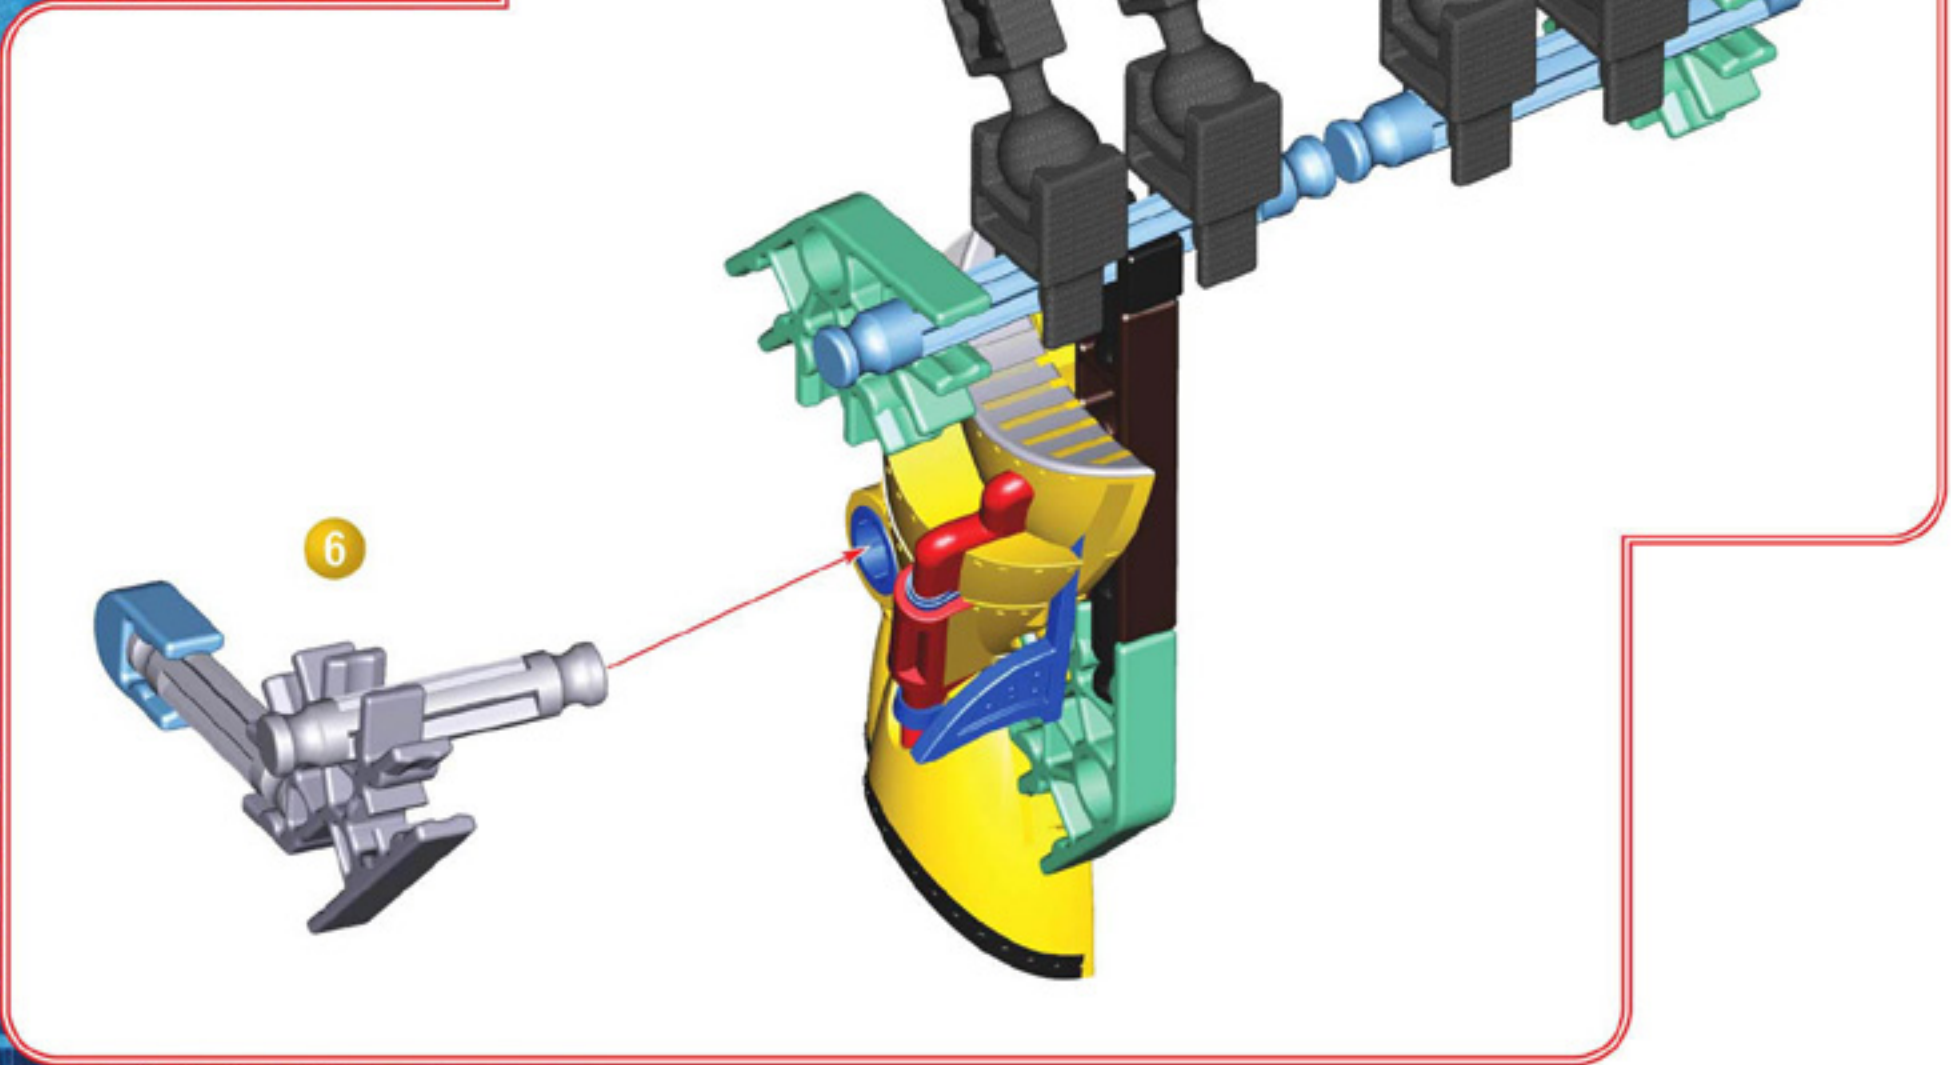

## TRIUMPH

 **WARNING:**

CHOKING HAZARD - Small parts.  
Not for children under 3 years.

**Caution:** Do not launch in the direction of people, animals, or walls; you could cause injury or damage. Never attempt to launch any projectiles other than K'NEX missiles.