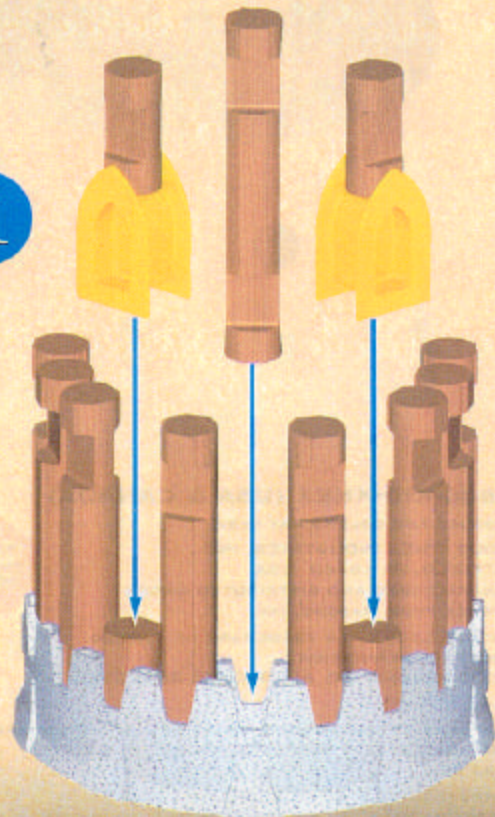

Castle Kingdom

Ages 3+

LINCOLN LOGS

PRINCE'S TOWER

⚠ WARNING:
CHOKING HAZARD – Small Parts.
Not for Children under 3 years.

⚠ AVERTISSEMENT!
Danger d'étouffement. Pièces de petite taille. Ne pas
donner aux enfants de moins de 3 ans.

CONGRATULATIONS ON YOUR PURCHASE OF THIS HIGH QUALITY LINCOLN LOGS SET. AS WITH TRADITIONAL LINCOLN LOGS SETS, THIS CASTLE KINGDOM SET IS MADE FROM REAL WOOD FOR LONG LASTING DURABILITY. THE EASY FITTING PLASTIC ACCESSORIES ALLOW YOU TO BUILD IN A WHOLE NEW WAY!

THESE INSTRUCTIONS SHOW YOU HOW TO BUILD THE MODEL ON THE FRONT OF THE BOX. OTHER MODELS YOU CAN BUILD ARE PICTURED ON THE BACK OF THE BOX, OR USE YOUR IMAGINATION TO BUILD YOUR OWN CREATION!

1

3

2

1

1-800-KID-KNEX (USA & CANADA)

**THE TOWER FLOOR
HAS TWO SIDES.
PLACE THE STONE
SIDE UP, AND IT IS A
STURDY FLOOR FOR
YOUR KNIGHT TO
STAND ON. PLACE
THE WOODEN PLANK
SIDE UP, AND IT
BECOMES A SECRET
TRAP DOOR THAT
THE KNIGHT WILL
FALL THROUGH!**