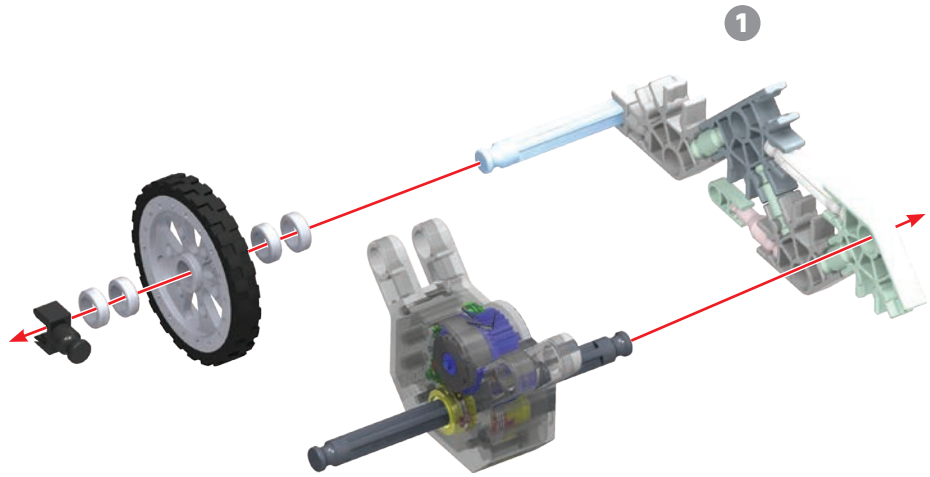

- 4 
- 4 

Soap Box Derby Car

Three Wheeler

1

- 1 black axle connector
- 1 green axle
- 1 white axle
- 2 black Technic axles
- 1 black Technic axle
- 1 green Technic axle
- 1 red axle connector
- 3 green axles
- 1 blue axle

1

2

- 4 grey bush
- 1 grey motor
- 1 black axle
- 1 black axle connector
- 1 grey wheel
- 1 black tire

1-2

3

- 1  1  3  1 
- 2  1  1 

1 - 2

1 - 3