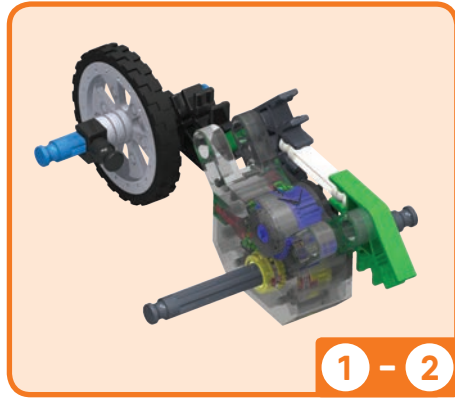

- 4 
- 4 

Soap Box Derby Car

Three Wheeler

1

- 1 black axle connector
- 1 green axle
- 1 white axle
- 2 black Technic axles
- 1 black Technic axle
- 1 green Technic axle
- 1 red axle connector
- 3 green axles
- 1 blue axle

1

2

- 4 grey bush
- 1 grey motor
- 1 black axle
- 1 black axle connector
- 1 grey wheel
- 1 black tire

1-2

3

- 1  1  3  1 
- 2  1  1 

1 - 2

1 - 3