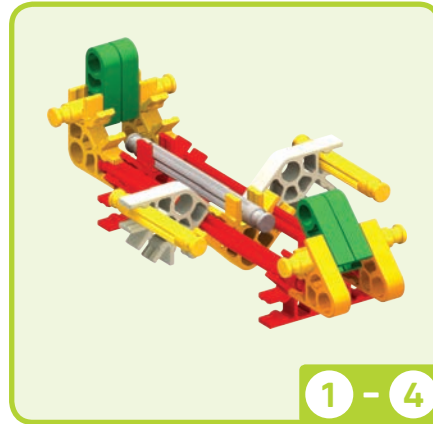

- 2
- 2

1 - 2

1 - 3

4

- 2
- 2
- 1

1 - 3

1 - 4

5

- 4 
- 4 

Soap Box Derby Car

Three Wheeler

1

- 1 black axle connector
- 1 green axle
- 1 white axle
- 2 black Technic axles
- 1 black Technic axle
- 1 green Technic axle
- 1 red axle connector
- 3 green axles
- 1 blue axle