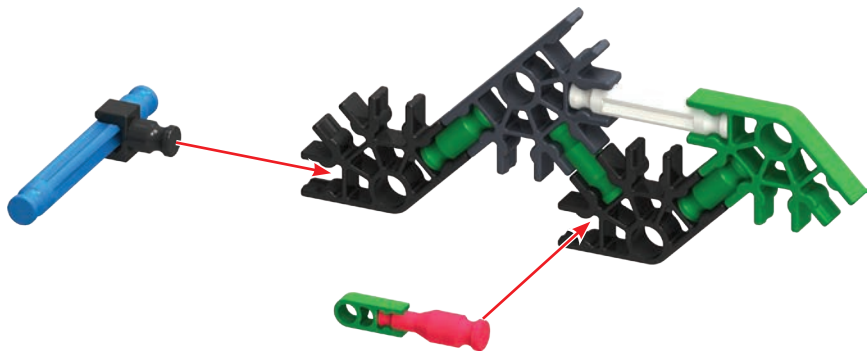

- 4 
- 4 

Soap Box Derby Car

Three Wheeler

1

- 1 black axle connector
- 1 green axle
- 1 white axle
- 2 black Technic axles
- 1 black Technic axle
- 1 green Technic axle
- 1 red axle connector
- 3 green axles
- 1 blue axle

1

2

- 4 grey bush
- 1 grey motor
- 1 black axle
- 1 black axle connector
- 1 grey wheel
- 1 black tire

1-2

3

- 1  1  3  1 
- 2  1  1 

1 - 2

1 - 3