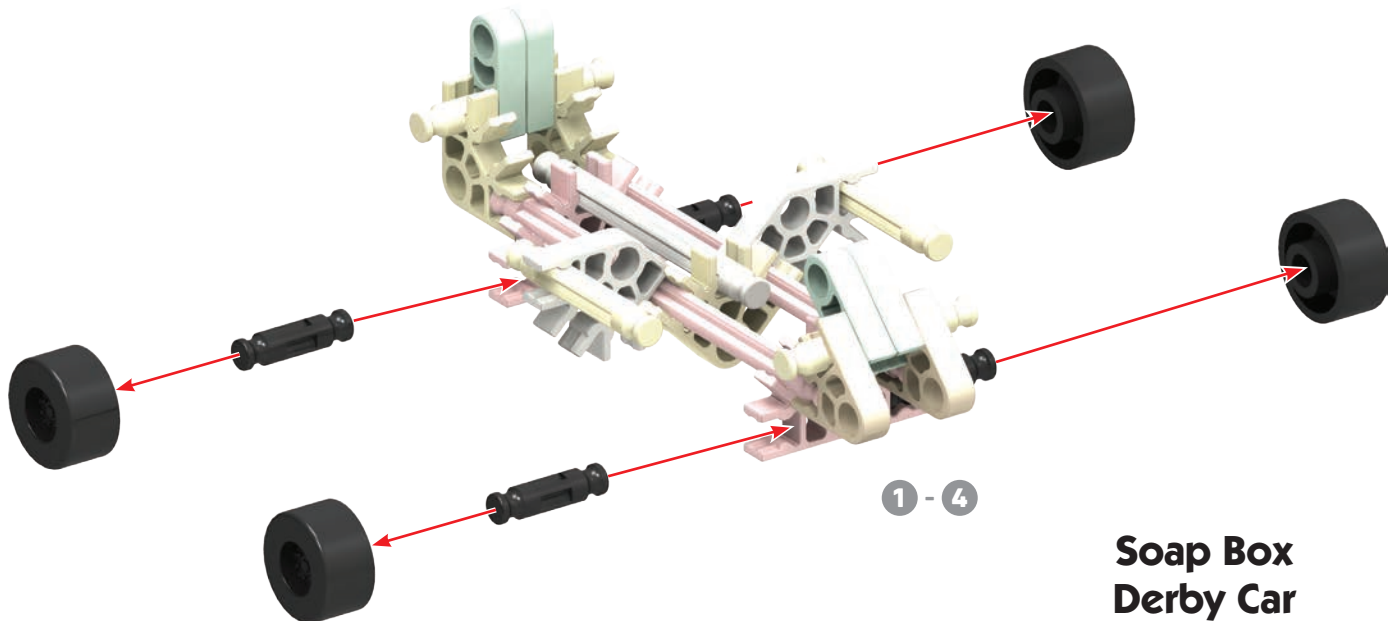

- 2
- 2

1 - 2

1 - 3

4

- 2
- 2
- 1

1 - 3

1 - 4

5

- 4 
- 4 

Soap Box Derby Car

Three Wheeler

1

- 1 black axle connector
- 1 green axle
- 1 white axle
- 2 black Technic axles
- 1 black Technic axle
- 1 green Technic axle
- 1 red axle connector
- 3 green axles
- 1 blue axle