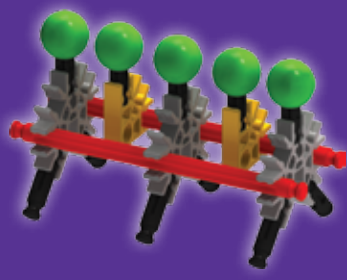

10

12

13

x2

AMERICAN MADE PARTS
FAIT AUX ETATS-UNIS

CHINA MADE PARTS
FAIT AUX CHINE

WARNING: CHOKING HAZARD – Toy contains a small ball and small parts. Not for children under 3 years.
ATTENTION ! RISQUE D'ÉTOUFFEMENT – Jouet contient une petite boule et pièces de petite taille. Ne convient pas aux enfants de moins de 3 ans.
ADVERTENCIA: PELIGRO DE ASFIXIA – Juguete contiene una pequeña bola y piezas pequeñas. No recomendado para niños menores de 3 años.
WARNHINWEIS: ERSTICKUNGSGEFAHR – Spielzeug enthält einen kleinen Ball und Kleinteile. Nicht für Kinder unter 3 Jahren.
AVVERTENZA: PERICOLO DI SOFFOCARE – Giocattolo a una piccola pallina e pezzi piccoli. Non adatto per bambini sotto 3 anni.
AVISO: PERIGO DE SUFOCAÇÃO – Toy contém uma pequena bola e peças pequenas. Não indicado para crianças menores de 3 anos.
WAARSCHUWING: VERSTIKKINGSGEVAAR – Toy bevat een kleine bal en kleine onderdelen. Niet voor kinderen onder de 3 jaar.

CAUTION: Do not launch in the direction of people, animals, or walls; You could cause injury or damage.
ATTENTION : Ne lancez pas dans la direction des personnes, des animaux, ou des murs ; Vous pourriez endommager des dommages ou.
PRECAUCIÓN: No lance en dirección de gente, de animales, o de paredes; Usted podría estropear lesión o.
VORSICHT: Starten Sie nicht in Richtung der Leute, der Tiere oder der Wände; Sie könnten Verletzung oder Schaden verursachen.
AVVERTENZA: Non lanci in direzione della gente, degli animali, o delle pareti; Potreste causare la lesione o il danno.

CUIDADO: Não lanc no sentido dos povos, dos animais, ou das paredes; Você poderia causar ferimento ou dano.
VOORZICHTIGHEID: Niet op mensen, dieren of muren richten; hierdoor kan letsel of schade ontstaan.