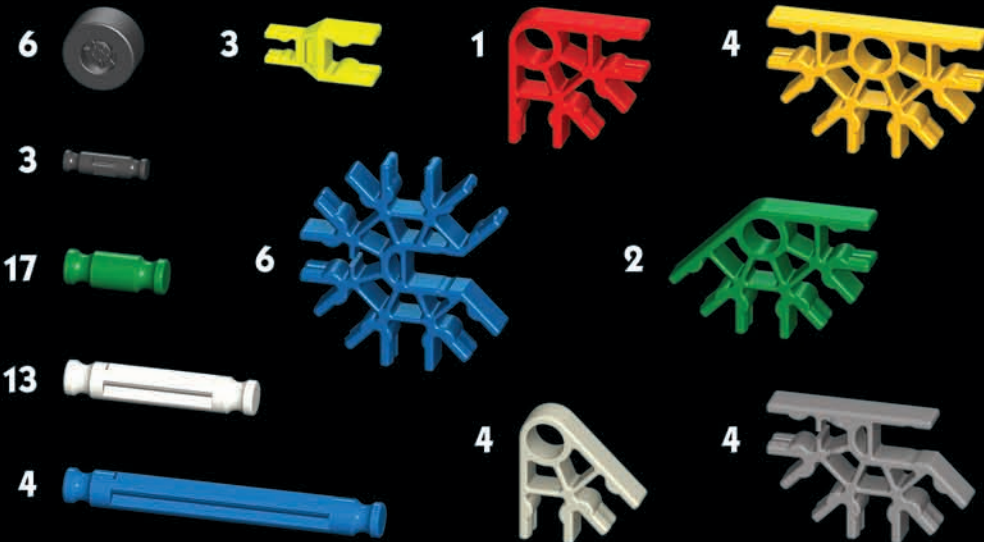

Liste des pièces

Avant de commencer à construire, assure-toi de comparer les pièces dans ta boîte à la liste de pièces fournie ici. S'il manque quelque chose, téléphone-nous ou écris-nous. Nous sommes là pour t'aider!