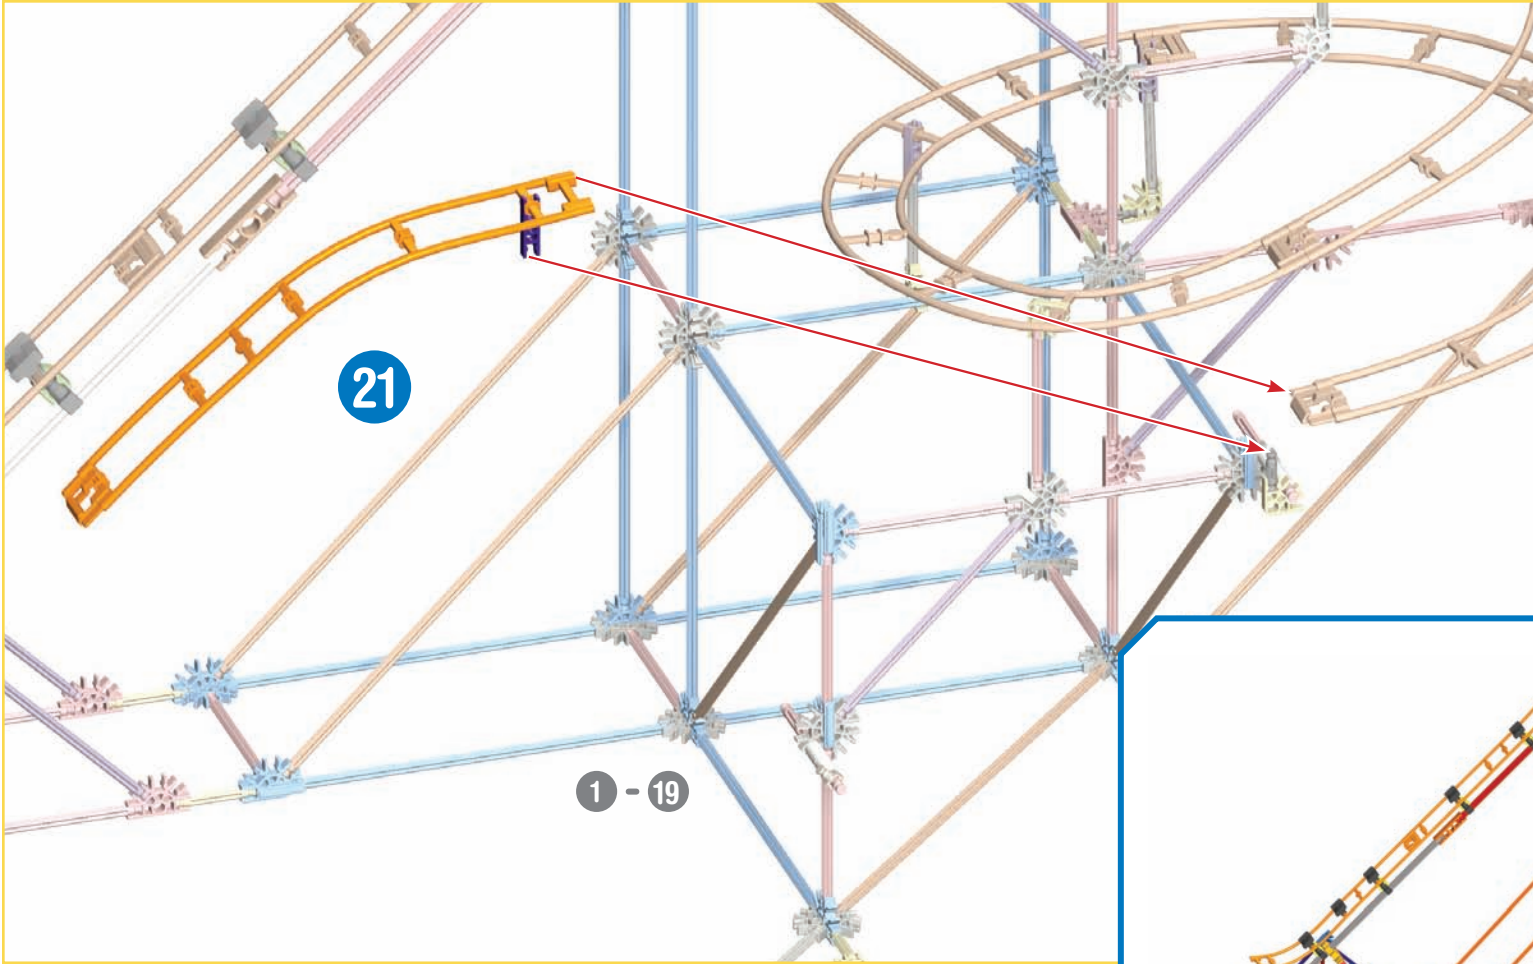

CONDOR'S CURVE COASTER™

IMPORTANT: Attach all the chain links in the same direction.

26

x1

x3

x10

27

x8