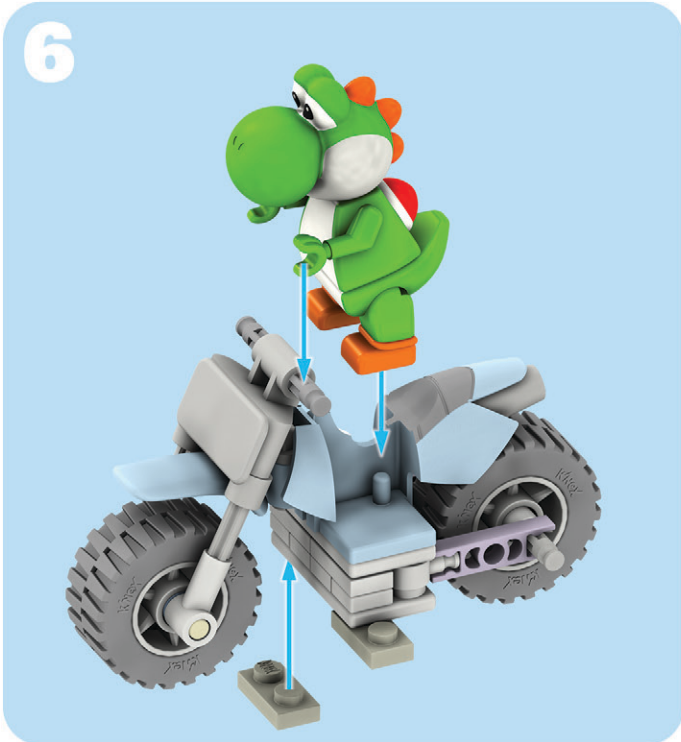

TOMY S040 3SA England
 412012.11-V3-02/12

MARIOKART™ Wii

6+

YOSHI™ AND STANDARD BIKE BUILDING SET™

38012/71973

33 pc/pza

K'NEX

YOSHI™ AND STANDARD BIKE BUILDING SET™