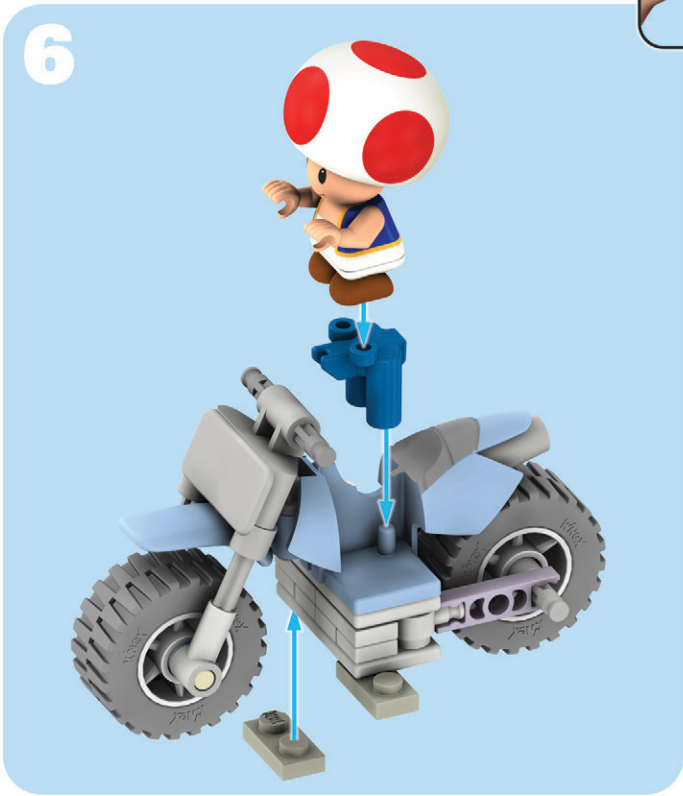

TOMY S040 3SA England
 412547.11-V1-01/12

MARIOKART™ Wii

6+

TOAD™ AND STANDARD BIKE BUILDING SET™

38147

34 pc/pza

TOAD™ AND STANDARD BIKE BUILDING SET™