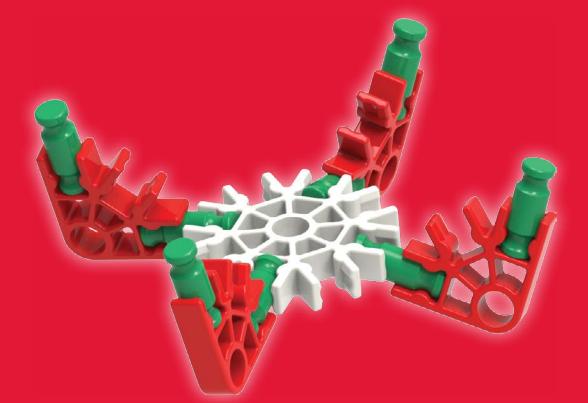

138421-V1-03/13

CE Tomy UK Ltd. Totton, Hants SO40 3SA, England

K'NEX Building Worlds Kids Love™ REZNOR™ BUILDING SET JEU DE CONSTRUCTION

New SUPER MARIO BROS. 2

6+ 38421

AMERICA'S Building Toy

K'NEX
Building Worlds Kids Love®