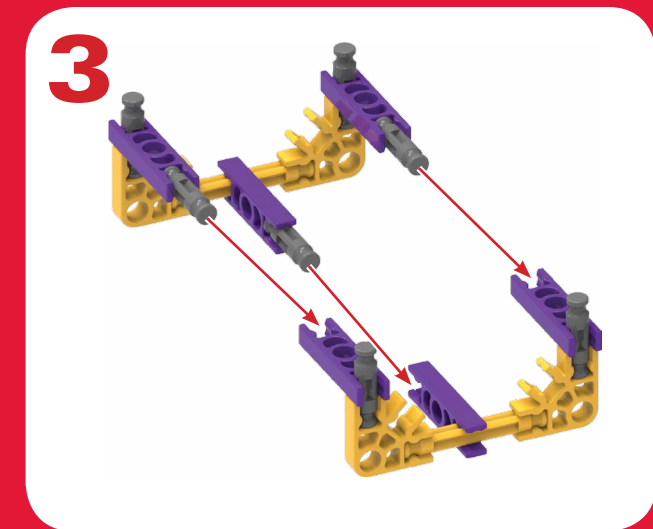

138421-V1-03/13

CE Tomy UK Ltd. Totton, Hants SO40 3SA, England

K'NEX Building Worlds Kids Love™ REZNOR™ BUILDING SET JEU DE CONSTRUCTION

New SUPER MARIO BROS. 2

6+ 38421

AMERICA'S Building Toy

K'NEX
Building Worlds Kids Love®