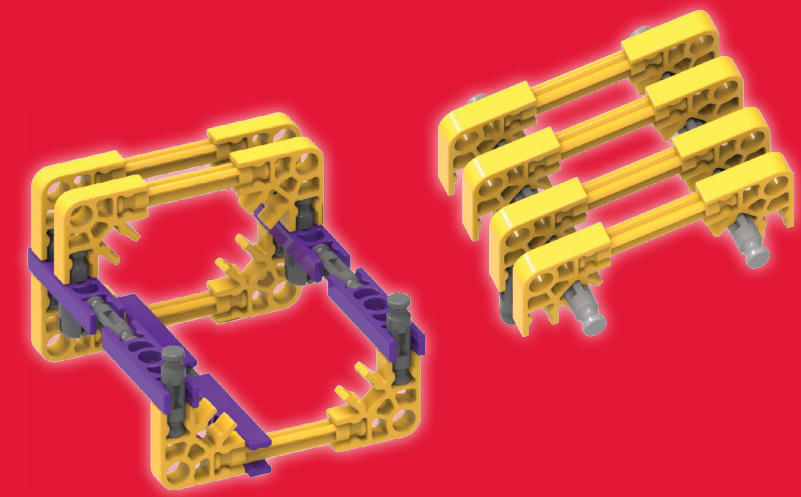

138421-V1-03/13

CE Tomy UK Ltd. Totton, Hants SO40 3SA, England

K'NEX Building Worlds Kids Love™ REZNOR™ BUILDING SET JEU DE CONSTRUCTION

New SUPER MARIO BROS. 2

6+ 38421

AMERICA'S Building Toy

K'NEX
Building Worlds Kids Love®