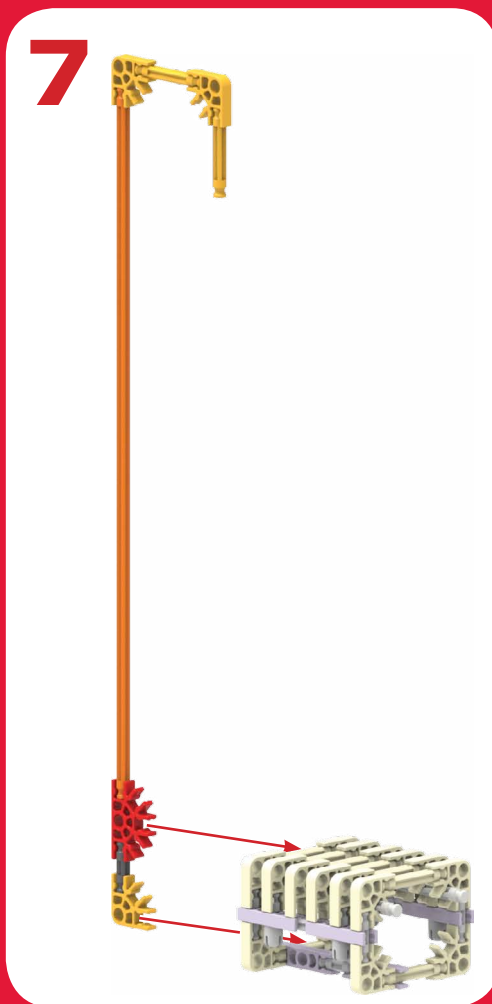

138421-V1-03/13

CE Tomy UK Ltd. Totton, Hants SO40 3SA, England

K'NEX Building Worlds Kids Love™ REZNOR™ BUILDING SET JEU DE CONSTRUCTION

New SUPER MARIO BROS. 2

6+ 38421

AMERICA'S Building Toy

K'NEX
Building Worlds Kids Love®