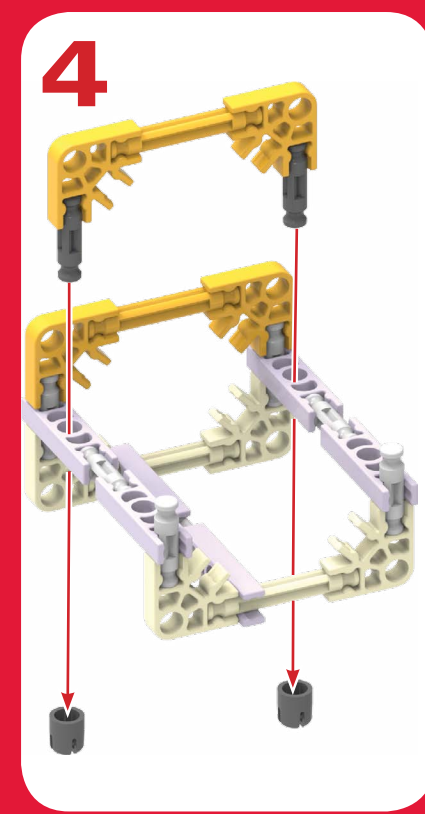

138421-V1-03/13

CE Tomy UK Ltd. Totton, Hants SO40 3SA, England

K'NEX Building Worlds Kids Love™ REZNOR™ BUILDING SET JEU DE CONSTRUCTION

New SUPER MARIO BROS. 2

6+ 38421

AMERICA'S Building Toy

K'NEX
Building Worlds Kids Love®