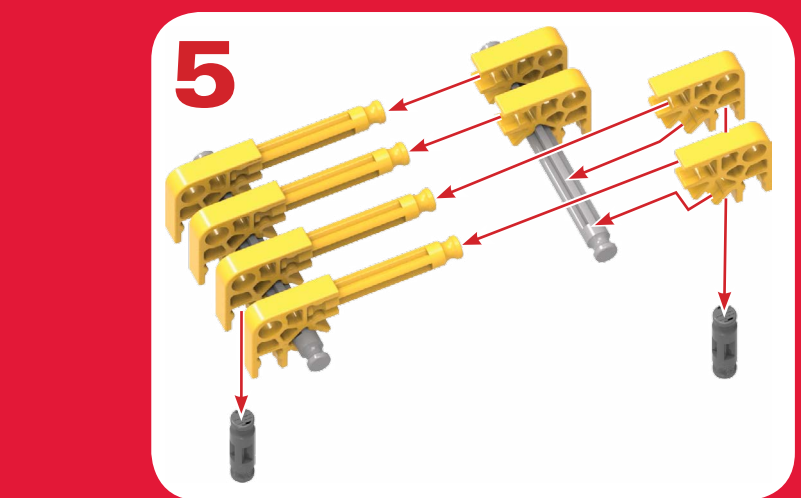

138421-V1-03/13

CE Tomy UK Ltd. Totton, Hants SO40 3SA, England

K'NEX Building Worlds Kids Love™ REZNOR™ BUILDING SET JEU DE CONSTRUCTION

New SUPER MARIO BROS. 2

6+ 38421

AMERICA'S Building Toy

K'NEX
Building Worlds Kids Love®