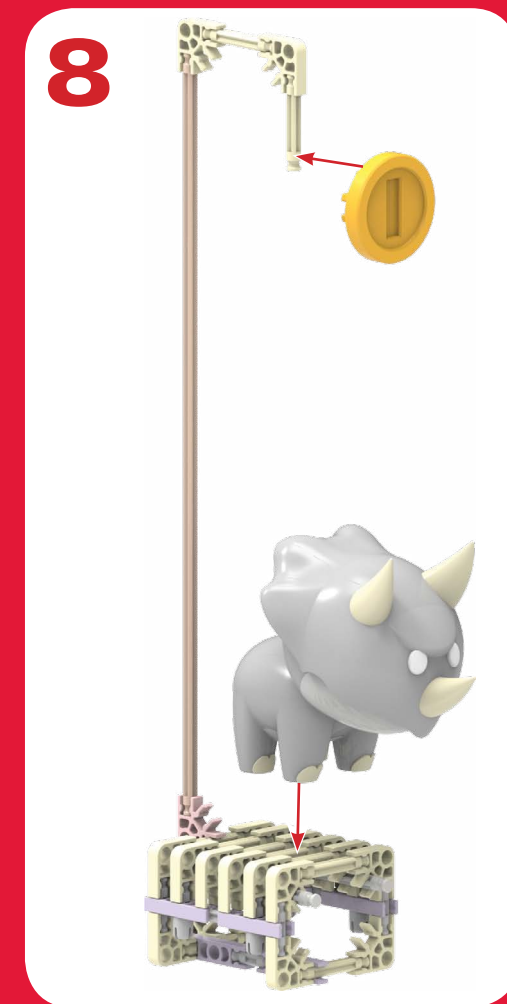

138421-V1-03/13

CE Tomy UK Ltd. Totton, Hants SO40 3SA, England

K'NEX Building Worlds Kids Love™ REZNOR™ BUILDING SET JEU DE CONSTRUCTION

New SUPER MARIO BROS. 2

6+ 38421

AMERICA'S Building Toy

K'NEX
Building Worlds Kids Love®

New SUPER
MARIO BROS. 2