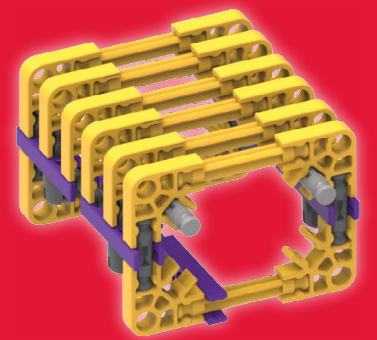

138421-V1-03/13

CE Tomy UK Ltd. Totton, Hants SO40 3SA, England

K'NEX Building Worlds Kids Love™ REZNOR™ BUILDING SET JEU DE CONSTRUCTION

New SUPER MARIO BROS. 2

6+ 38421

AMERICA'S Building Toy

K'NEX
Building Worlds Kids Love®