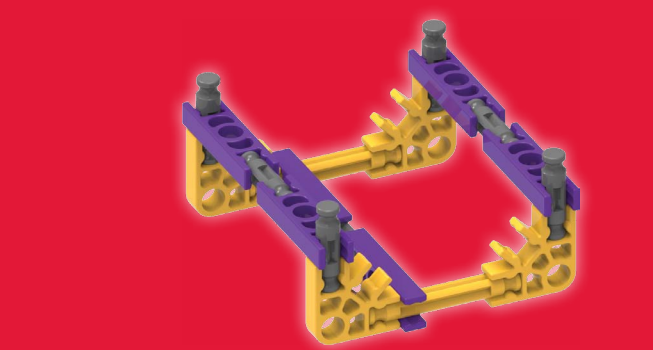

138421-V1-03/13

CE Tomy UK Ltd. Totton, Hants SO40 3SA, England

K'NEX Building Worlds Kids Love™ REZNOR™ BUILDING SET JEU DE CONSTRUCTION

New SUPER MARIO BROS. 2

6+ 38421

AMERICA'S Building Toy

K'NEX
Building Worlds Kids Love®