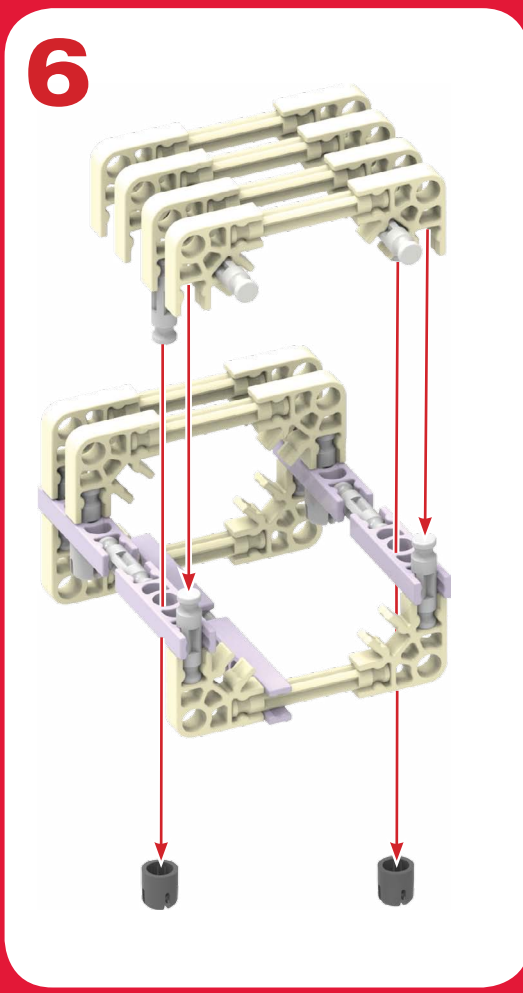

138421-V1-03/13

CE Tomy UK Ltd. Totton, Hants SO40 3SA, England

K'NEX Building Worlds Kids Love™ REZNOR™ BUILDING SET JEU DE CONSTRUCTION

New SUPER MARIO BROS. 2

6+ 38421

AMERICA'S Building Toy

K'NEX
Building Worlds Kids Love®