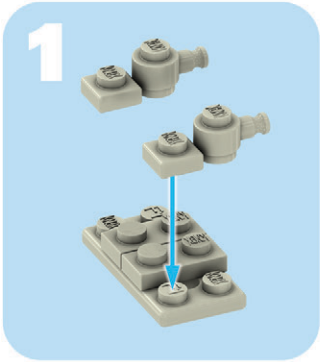

TOMY S040 3SA England
 412548.11-V1-01/12

MARIOKART™ Wii

6+

DONKEY KONG™ AND STANDARD BIKE BUILDING SET™

38148

34 pc/pza

DONKEY KONG™ AND STANDARD BIKE BUILDING SET™