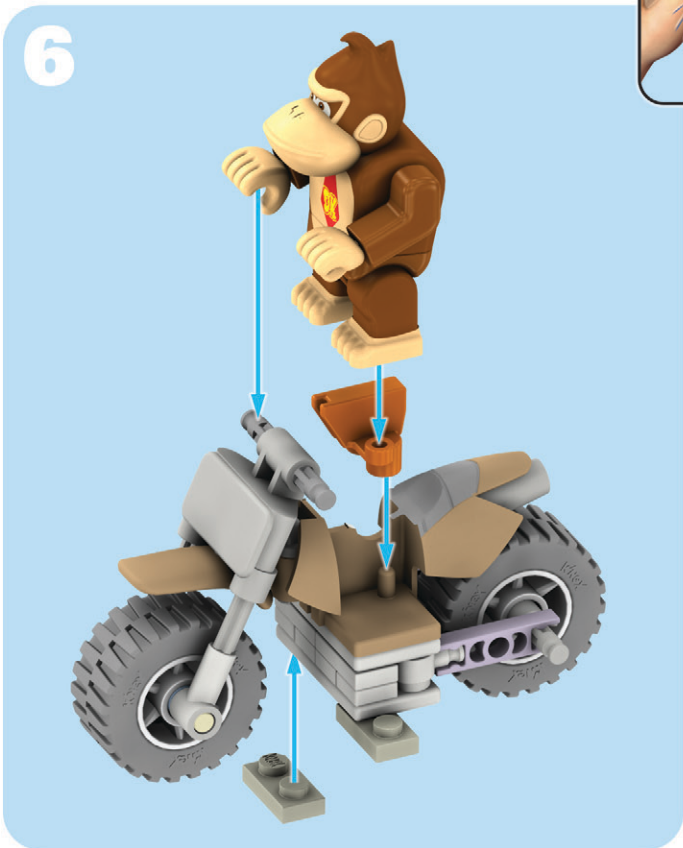

TOMY S040 3SA England
 412548.11-V1-01/12

MARIOKART™ Wii

6+

DONKEY KONG™ AND STANDARD BIKE BUILDING SET™

38148

34 pc/pza

DONKEY KONG™ AND STANDARD BIKE BUILDING SET™