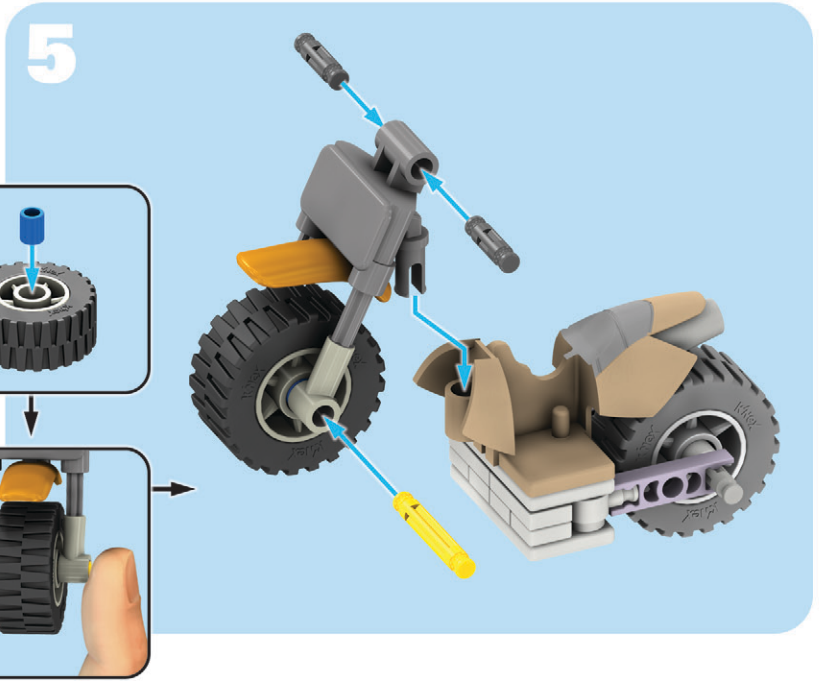

DIDDY KONG™ AND STANDARD BIKE BUILDING SET™