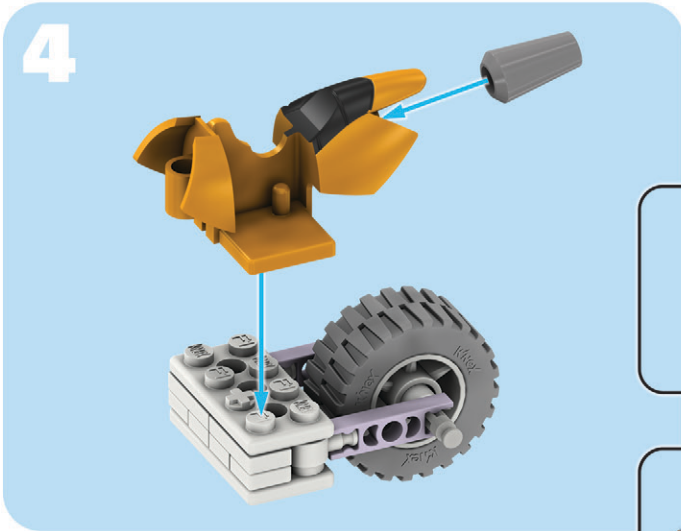

DIDDY KONG™ AND STANDARD BIKE BUILDING SET™