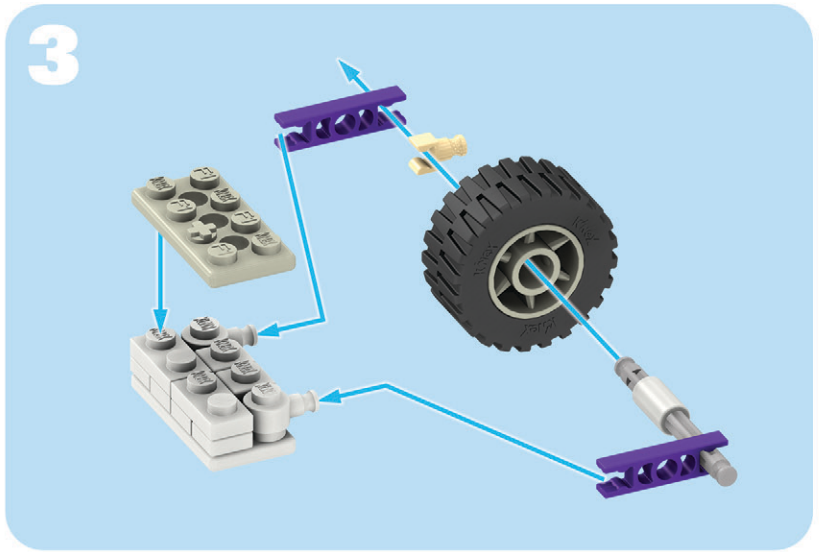

DIDDY KONG™ AND STANDARD BIKE BUILDING SET™