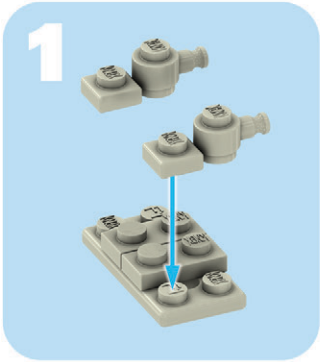

DIDDY KONG™ AND STANDARD BIKE BUILDING SET™