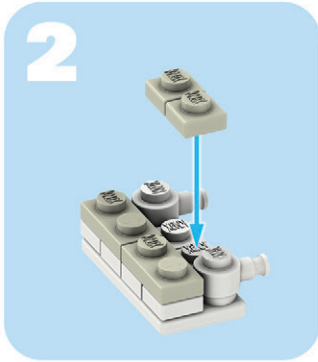

DIDDY KONG™ AND STANDARD BIKE BUILDING SET™