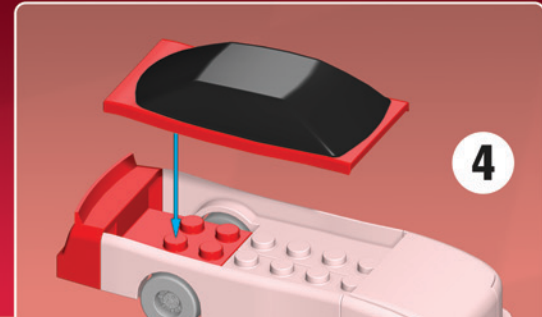

KNEX.COM

1-800-KID-KNEX (USA/États-Unis/Canada), email@knex.com, http://www.knex.com/distributors
K'NEX is a registered trademark of K'NEX Limited Partnership Group. Product & colors may vary. Standard K'NEX parts made in the USA. Special components made in China.
(FR) K'NEX est une marque déposée de K'NEX Limited Partnership Group. Produits et couleurs peuvent varier. Pièces K'NEX courantes fabriqués aux États-Unis. Éléments spéciaux fabriqués en Chine.
(ES) K'NEX es una marca registrada de K'NEX Limited Partnership Group. El producto y los colores pueden variar. Piezas estándar de K'NEX hechas en EE.UU. Componentes especiales hechos en China.

©2010
K'NEX Limited Partnership Group
P.O. Box 700
Hatfield, PA 19440-0700
USA

411029.11-V1-06/10

NASCAR

14

TONY STEWART
MICRO CAR
BUILDING SET™

5+

WARNING:

CHOKING HAZARD - Small parts.
Not for children under 3 years.

AVERTISSEMENT:

DANGER D'ÉTOUFFEMENT - Pièces de petite taille.
Ne pas donner aux enfants de moins de 3 ans.

36029

14™

TONY
STEWART

©2010 The Tony Stewart®, Stewart-Haas Racing™ and #14™ are trademarks of Stewart-Haas Racing and are used under license. Office Depot® and the Office Depot logo are registered trademarks of The Office Club, Inc. NASCAR® is a registered trademark of the National Association for Stock Car Auto Racing, Inc.

©2010 Le Tony Stewart®, Tony Stewart-Haas Racing™ et les #14™ élégants sont des marques déposées de Stewart-Haas emballant et sont employés sous le permis. Le Office Depot® et le logo Office Depot sont des marques déposées de Office Club, Inc. NASCAR® est une marque inscrite de l'Association nationale pour Stock Car Auto Racing, Inc.