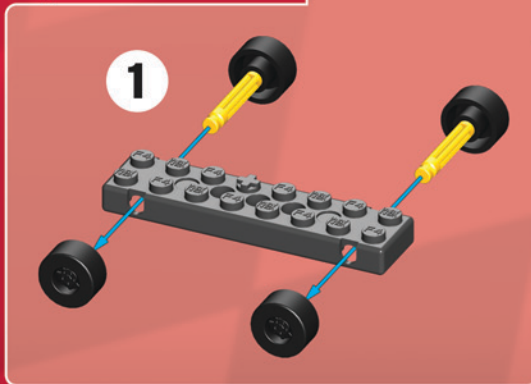

KNEX.COM

1-800-KID-KNEX (USA/États-Unis/Canada), email@knex.com, http://www.knex.com/distributors
K'NEX is a registered trademark of K'NEX Limited Partnership Group. Product & colors may vary. Standard K'NEX parts made in the USA. Special components made in China.
(FR) K'NEX est une marque déposée de K'NEX Limited Partnership Group. Produits et couleurs peuvent varier. Pièces K'NEX courantes fabriqués aux États-Unis. Éléments spéciaux fabriqués en Chine.
(ES) K'NEX es una marca registrada de K'NEX Limited Partnership Group. El producto y los colores pueden variar. Piezas estándar de K'NEX hechas en EE.UU. Componentes especiales hechos en China.

©2010
K'NEX Limited Partnership Group
P.O. Box 700
Hatfield, PA 19440-0700
USA

411029.11-V1-06/10

NASCAR

14

TONY STEWART
MICRO CAR
BUILDING SET™

5+

WARNING:

CHOKING HAZARD - Small parts.
Not for children under 3 years.

AVERTISSEMENT:

DANGER D'ÉTOUFFEMENT - Pièces de petite taille.
Ne pas donner aux enfants de moins de 3 ans.

36029

14™

TONY
STEWART

©2010 The Tony Stewart®, Stewart-Haas Racing™ and #14™ are trademarks of Stewart-Haas Racing and are used under license. Office Depot® and the Office Depot logo are registered trademarks of The Office Club, Inc. NASCAR® is a registered trademark of the National Association for Stock Car Auto Racing, Inc.

©2010 Le Tony Stewart®, Tony Stewart-Haas Racing™ et les #14™ élégants sont des marques déposées de Stewart-Haas emballant et sont employés sous le permis. Le Office Depot® et le logo Office Depot sont des marques déposées de Office Club, Inc. NASCAR® est une marque inscrite de l'Association nationale pour Stock Car Auto Racing, Inc.