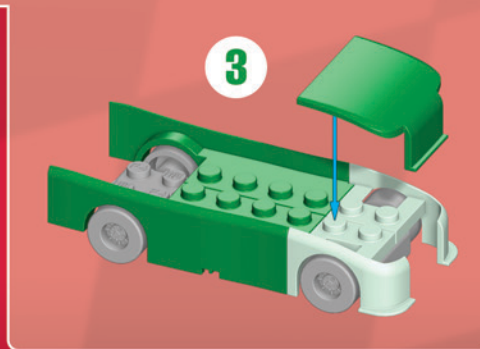

# 88

DALE  
EARNHARDT  
JR.®

©2010 Hendrick Motorsports, LLC. The name, likeness and signature of Dale Earnhardt, Jr. and the likeness of the #88 Amp Energy/National Guard Chevrolet are used with the permission of Hendrick Motorsports, LLC and JRM Licensing, LLC. NASCAR® is a registered trademark of the National Association for Stock Car Auto Racing, Inc.