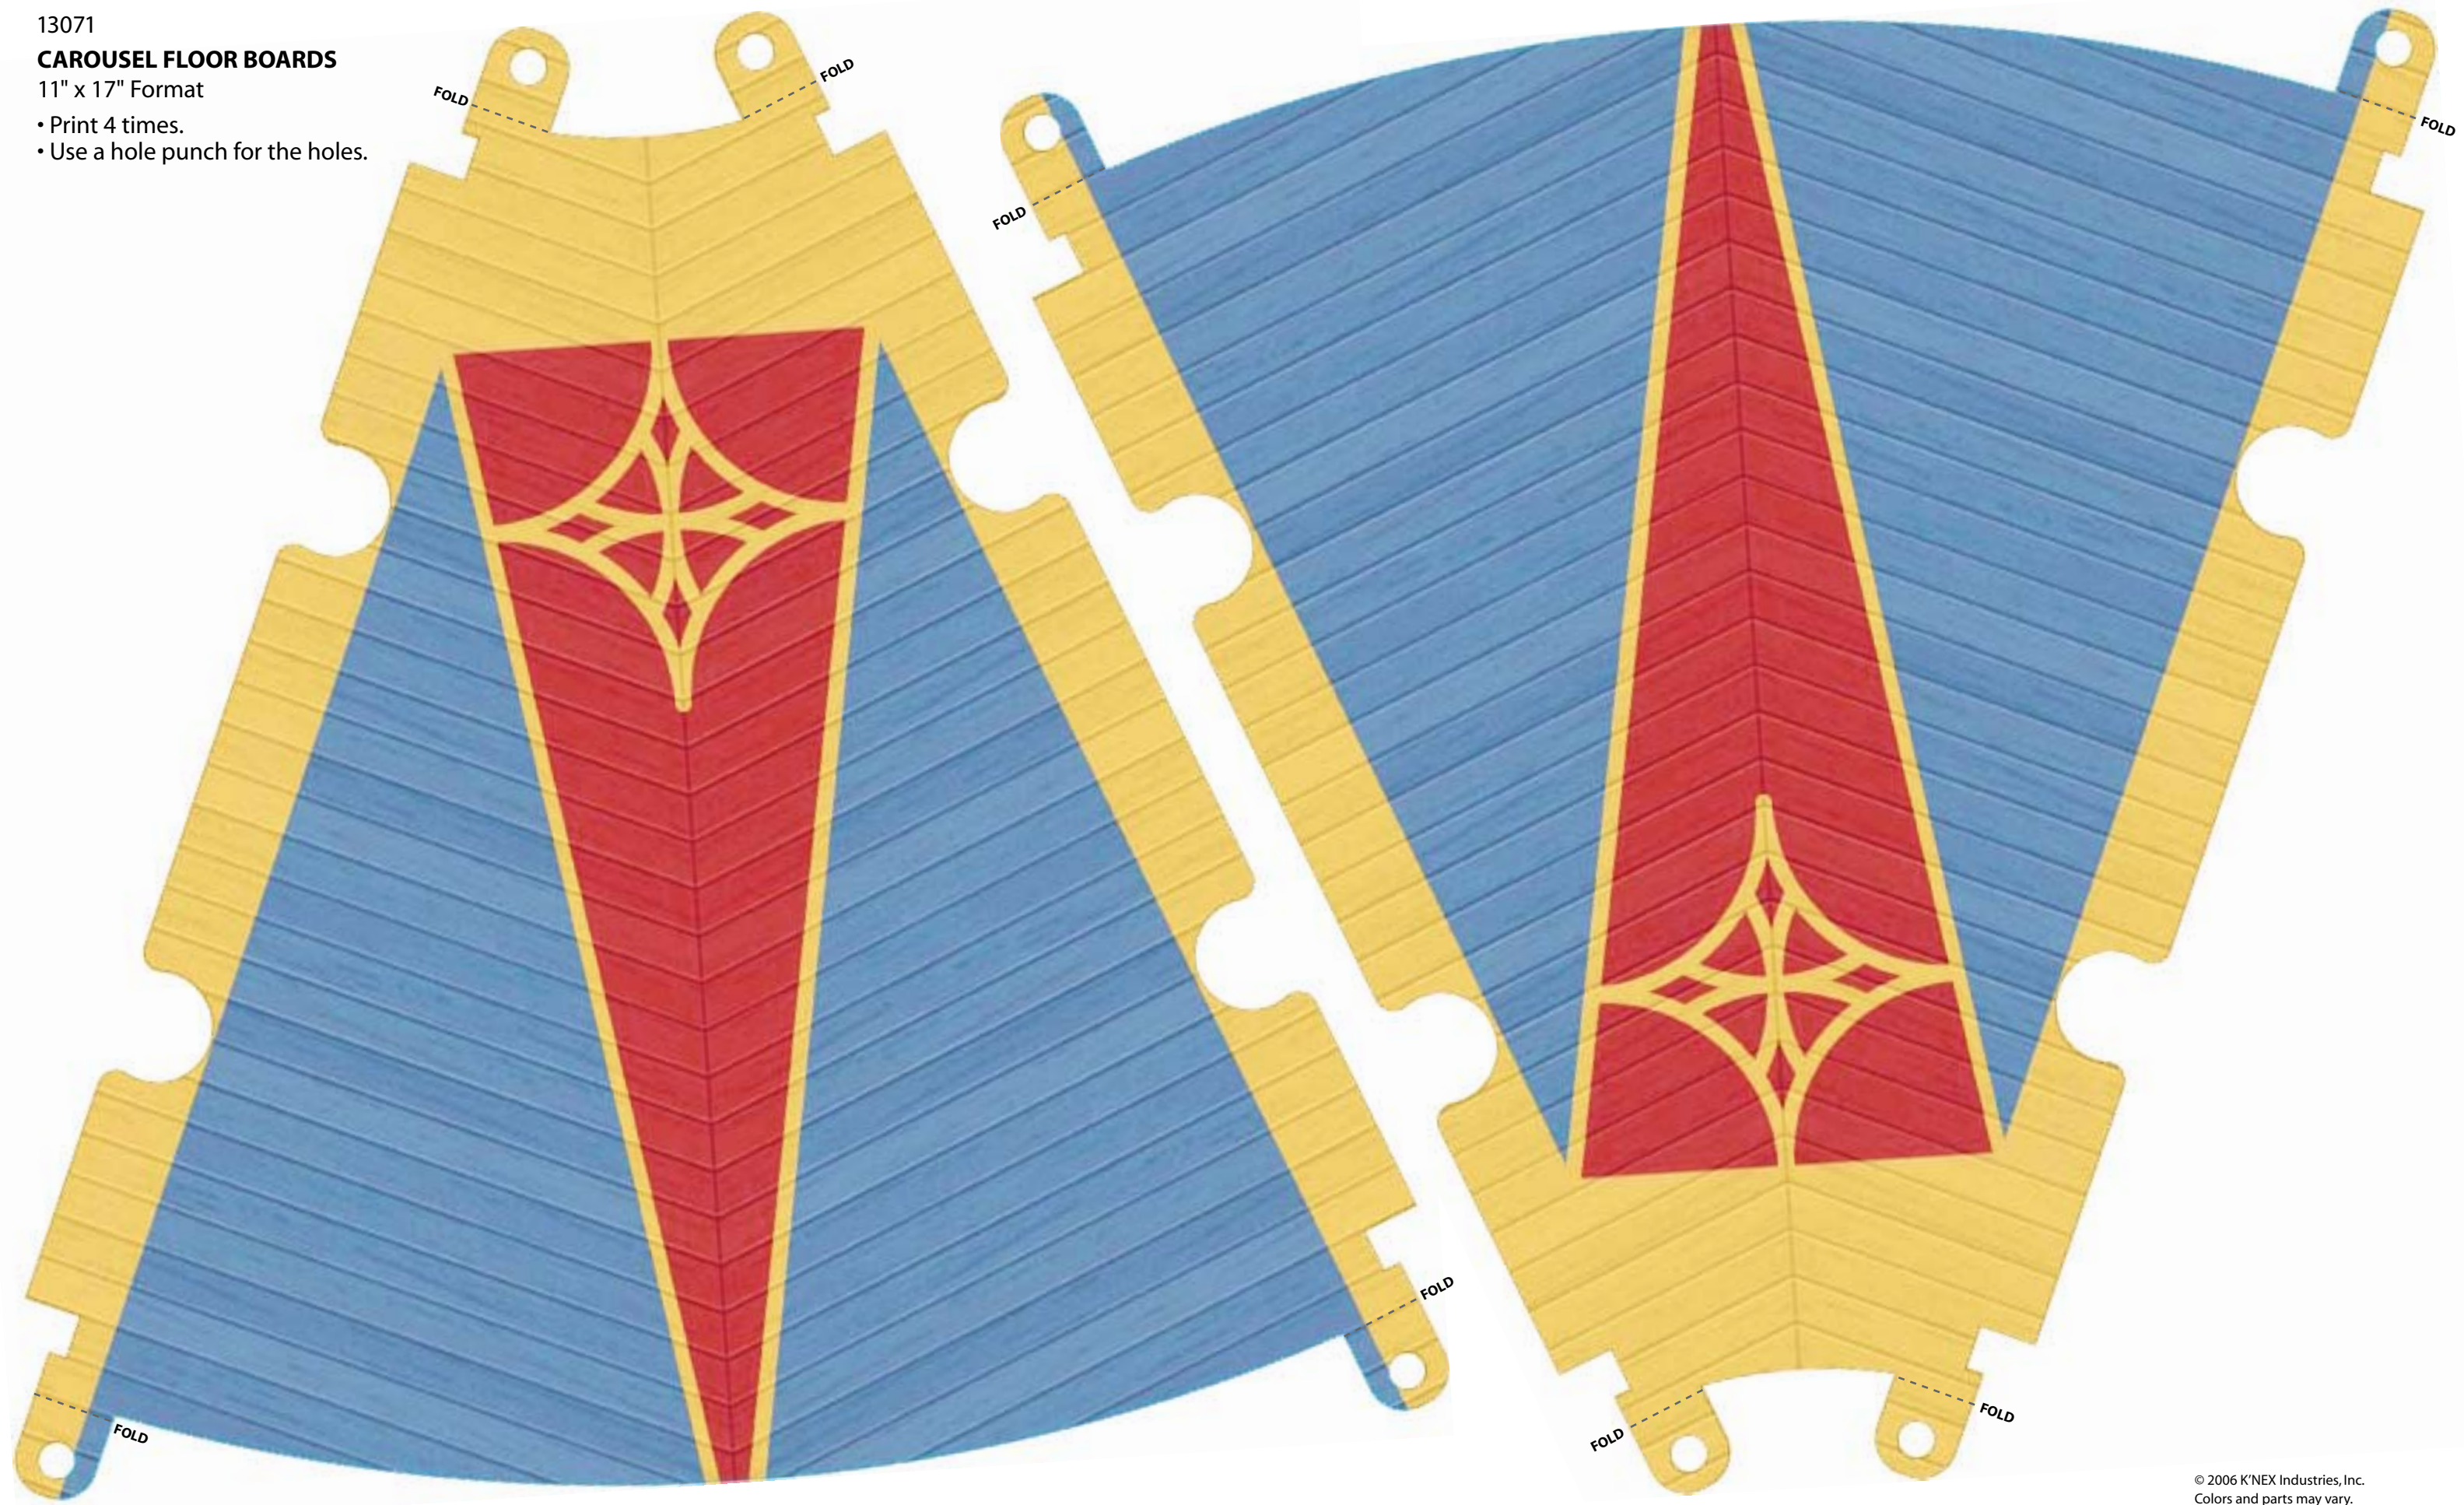

13071

CAROUSEL FLOOR BOARDS

11" x 17" Format

- Print 4 times.
- Use a hole punch for the holes.