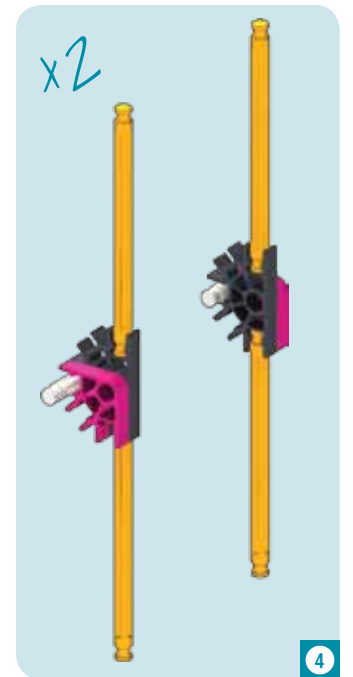

43087 Alternate Build

giraffe

Giraffe

1

- 1 [Black Technic axle]
- 2 [Grey Technic pin]
- 3 [Black Technic bush]
- 5 [Purple Technic gear]
- 1 [Purple Technic axle]
- 1 [Orange Technic pin]

1

2

- 8 [Purple Technic gear]
- 4 [Grey Technic pin]
- 4 [Black Technic bush]

1 - 2

Let's build a giraffe! Do you know where to find one in the wild?

3

4

5

6

x4

7

8

x2

- 4 
- 4 
- 8 

11

12

13