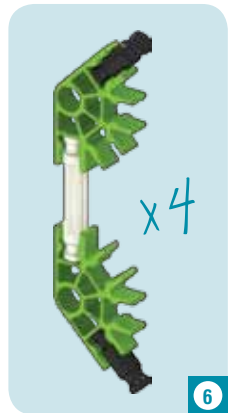

43087 Alternate Build

giraffe

Giraffe

1

- 1 [Black Technic axle]
- 2 [Grey Technic pin]
- 3 [Black Technic bush]
- 5 [Purple Technic gear]
- 1 [Purple Technic axle]
- 1 [Orange Technic pin]

1

2

- 8 [Purple Technic gear]
- 4 [Grey Technic pin]
- 4 [Black Technic bush]

1 - 2

Let's build a giraffe! Do you know where to find one in the wild?

3

4

5

6

x4

7

8

x2

- 4 
- 4 
- 8 

11

12

13