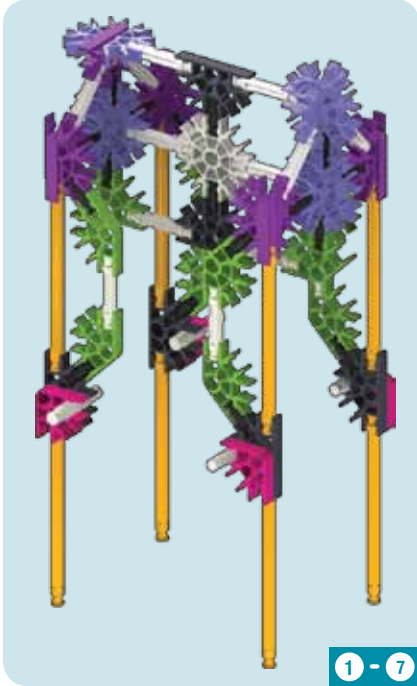

43087 Alternate Build

giraffe

Giraffe

1

- 1 [Black Technic axle]
- 2 [Grey Technic pin]
- 3 [Black Technic bush]
- 5 [Purple Technic gear]
- 1 [Purple Technic axle]
- 1 [Orange Technic pin]

1

2

- 8 [Purple Technic gear]
- 4 [Grey Technic pin]
- 4 [Black Technic bush]

1 - 2

Let's build a giraffe! Do you know where to find one in the wild?

3

4

5

6

x4

7

8

x2

- 4 
- 4 
- 8 

11

12

13