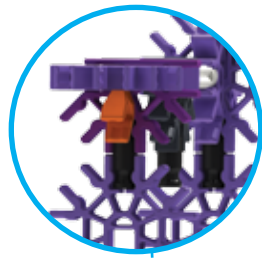

43087 Alternate Build

giraffe

Giraffe

1

- 1 [Black Technic axle]
- 2 [Grey Technic pin]
- 3 [Black Technic bush]
- 5 [Purple Technic gear]
- 1 [Purple Technic axle]
- 1 [Orange Technic pin]

1

2

- 8 [Purple Technic gear]
- 4 [Grey Technic pin]
- 4 [Black Technic bush]

1 - 2

Let's build a giraffe! Do you know where to find one in the wild?

3

4

5

6

x4

7