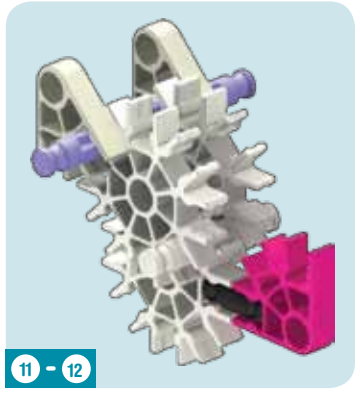

43087 Alternate Build

giraffe

Giraffe

1

- 1 [Black Technic axle]
- 2 [Grey Technic pin]
- 3 [Black Technic bush]
- 5 [Purple Technic gear]
- 1 [Purple Technic axle]
- 1 [Orange Technic pin]

1

2

- 8 [Purple Technic gear]
- 4 [Grey Technic pin]
- 4 [Black Technic bush]

8

x2

- 4 
- 4 
- 8 

11

12

13