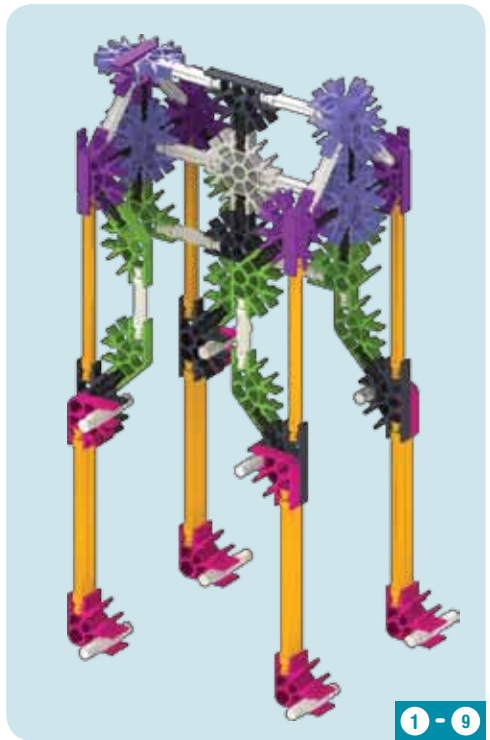

43087 Alternate Build

giraffe

Giraffe

1

- 1 [Black Technic axle]
- 2 [Grey Technic pin]
- 3 [Black Technic bush]
- 5 [Purple Technic gear]
- 1 [Purple Technic axle]
- 1 [Orange Technic pin]

1

2

- 8 [Purple Technic gear]
- 4 [Grey Technic pin]
- 4 [Black Technic bush]

1 - 2

Let's build a giraffe! Do you know where to find one in the wild?

3

4

5

6

x4

7

8

x2

- 4 
- 4 
- 8 

11

12

13