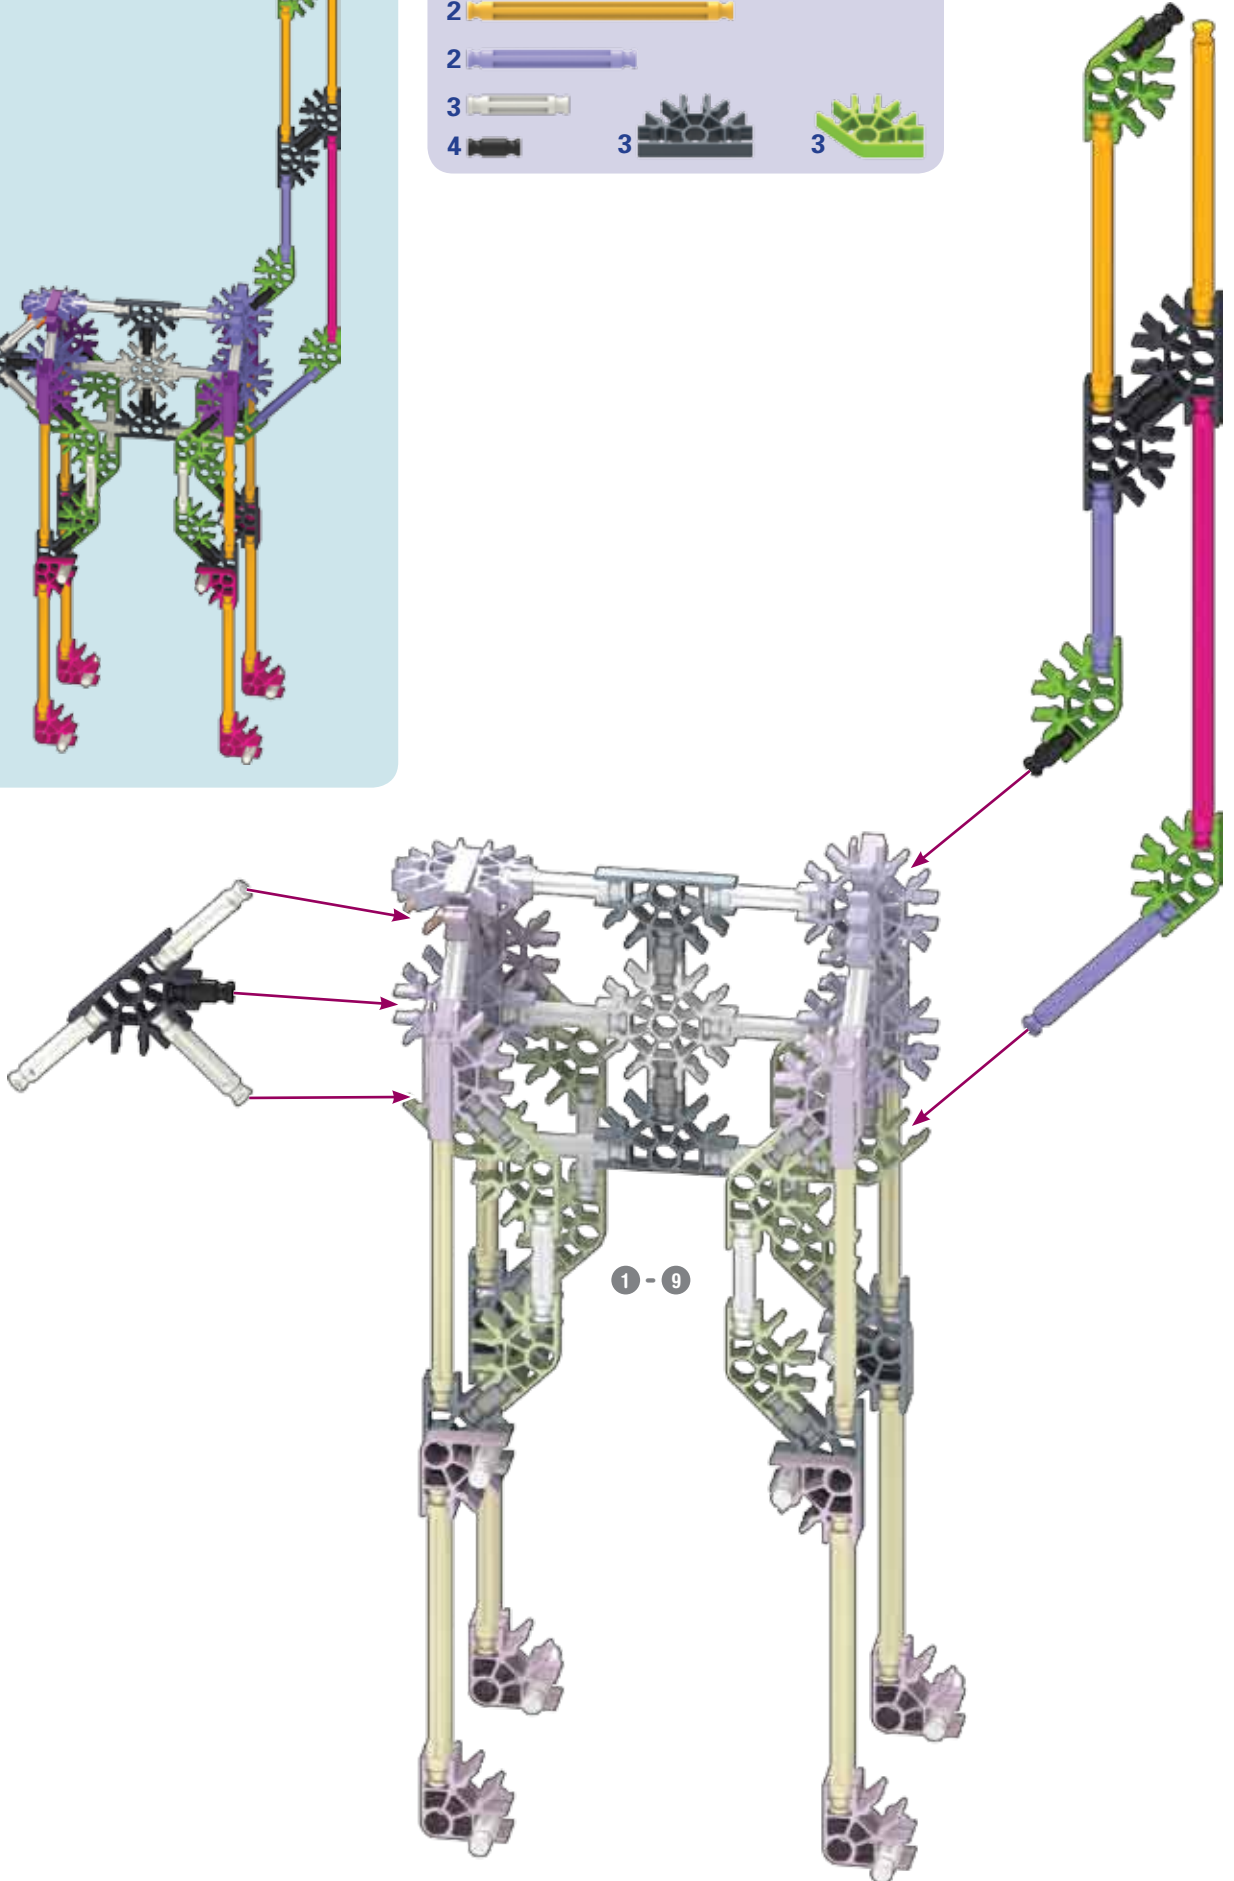

43087 Alternate Build

giraffe

Giraffe

1

- 1 [Black Technic axle]
- 2 [Grey Technic pin]
- 3 [Black Technic bush]
- 5 [Purple Technic gear]
- 1 [Purple Technic axle]
- 1 [Orange Technic pin]

1

2

- 8 [Purple Technic gear]
- 4 [Grey Technic pin]
- 4 [Black Technic bush]

1 - 2

Let's build a giraffe! Do you know where to find one in the wild?

3

4

5

6

x4

7

8

x2

- 4 
- 4 
- 8 

11

12

13