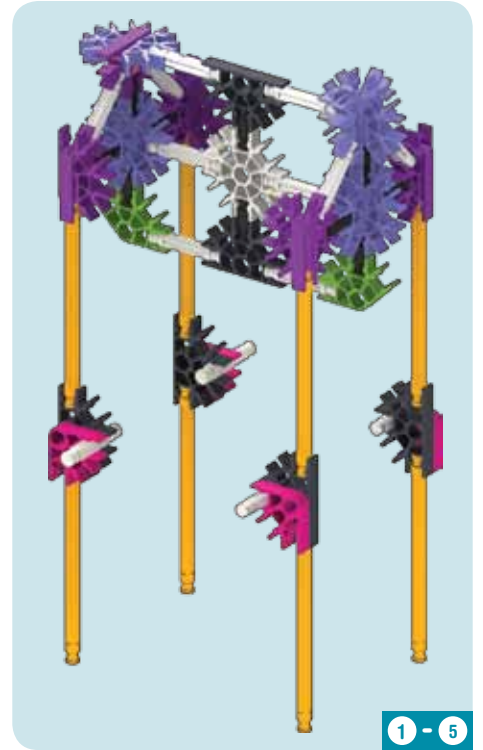

43087 Alternate Build

giraffe

Giraffe

1

- 1 [Black Technic axle]
- 2 [Grey Technic pin]
- 3 [Black Technic bush]
- 5 [Purple Technic gear]
- 1 [Purple Technic axle]
- 1 [Orange Technic pin]

1

2

- 8 [Purple Technic gear]
- 4 [Grey Technic pin]
- 4 [Black Technic bush]

1 - 2

Let's build a giraffe! Do you know where to find one in the wild?

3

4

5

6

x4

7

8

x2

- 4 
- 4 
- 8 

11

12

13