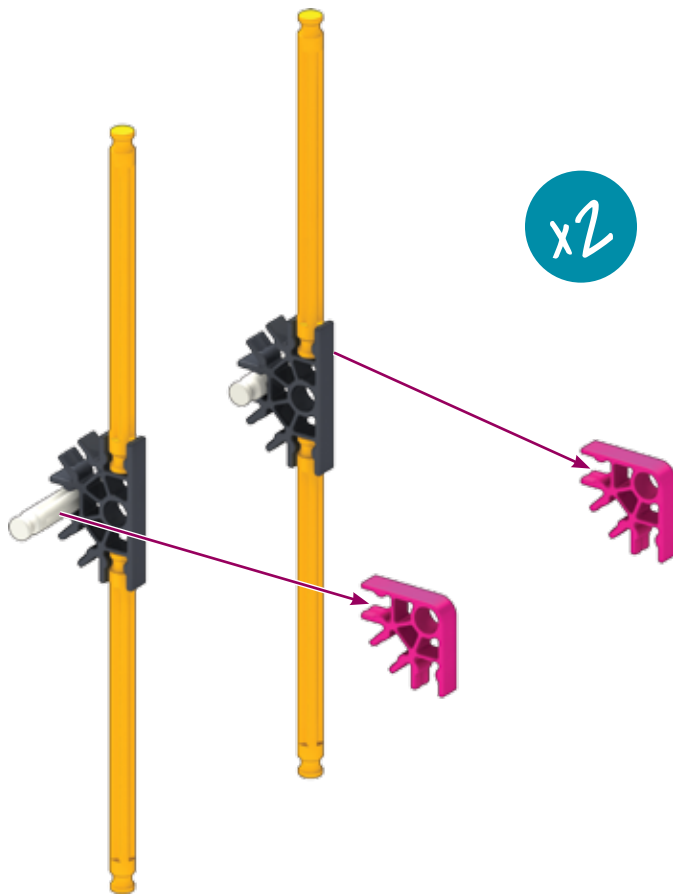

43087 Alternate Build

giraffe

Giraffe

1

- 1 [Black Technic axle]
- 2 [Grey Technic pin]
- 3 [Black Technic bush]
- 5 [Purple Technic gear]
- 1 [Purple Technic axle]
- 1 [Orange Technic pin]

1

2

- 8 [Purple Technic gear]
- 4 [Grey Technic pin]
- 4 [Black Technic bush]

1 - 2

Let's build a giraffe! Do you know where to find one in the wild?

3

4

5

6

x4

7

8

x2

- 4 
- 4 
- 8 

11

12

13