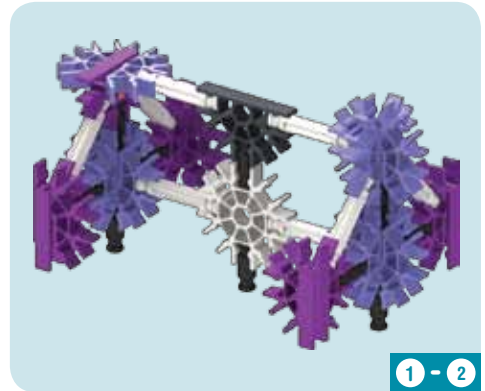

43087 Alternate Build

giraffe

Giraffe

1

- 1 [Black Technic axle]
- 2 [Grey Technic pin]
- 3 [Black Technic bush]
- 5 [Purple Technic gear]
- 1 [Purple Technic axle]
- 1 [Orange Technic pin]

1

2

- 8 [Purple Technic gear]
- 4 [Grey Technic pin]
- 4 [Black Technic bush]

1 - 2

Let's build a giraffe! Do you know where to find one in the wild?

3

4

5

6

x4

7

8

x2

- 4 
- 4 
- 8 

11

12

13