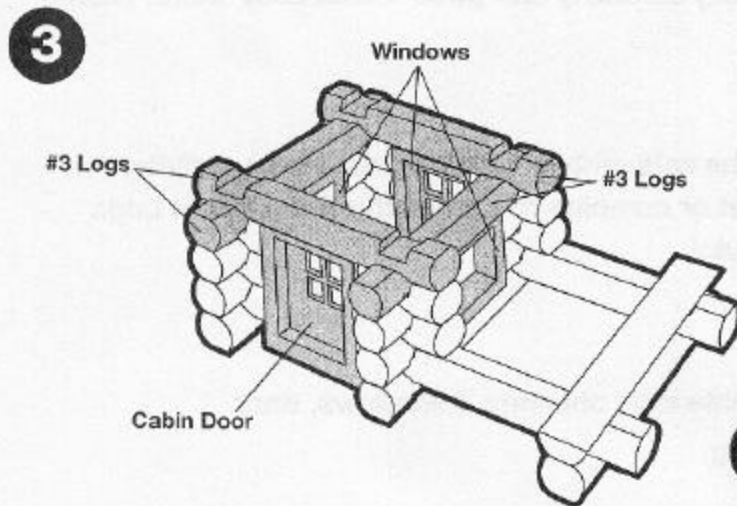

INSTRUCTIONS

Lincoln Logs are made of real wood for lasting durability and good looks. Easy-fitting plastic accessories add colorful fun.

These instructions show you how to make the sets pictured. Using your own creativity, you can make many other structures with this set or combine this set with other Lincoln Logs sets to create larger and more exciting layouts!

The Log Cabin Set includes:

26 #1 logs, 8 #3 logs, 2 #4 log, 2 #5 logs, gable roof, chimney, 3 windows, door, door frame, dog house, frontiersman and dog.

CABIN

1-800-KID-KNEX (USA & CANADA)

Product and colors may vary.