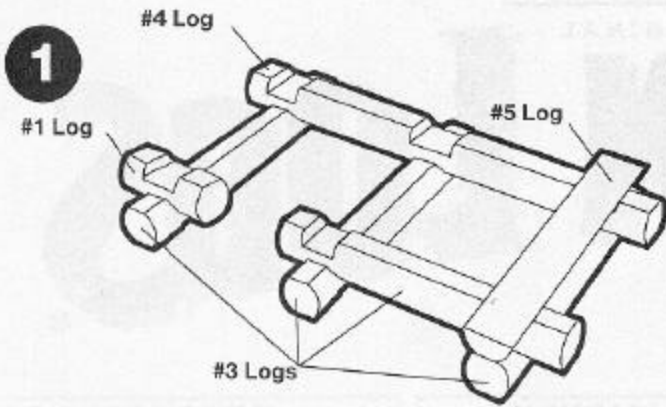

INSTRUCTIONS

Lincoln Logs are made of real wood for lasting durability and good looks. Easy-fitting plastic accessories add colorful fun.

These instructions show you how to make the sets pictured. Using your own creativity, you can make many other structures with this set or combine this set with other Lincoln Logs sets to create larger and more exciting layouts!

The Log Cabin Set includes:

26 #1 logs, 8 #3 logs, 2 #4 log, 2 #5 logs, gable roof, chimney, 3 windows, door, door frame, dog house, frontiersman and dog.

CABIN

1-800-KID-KNEX (USA & CANADA)

Product and colors may vary.