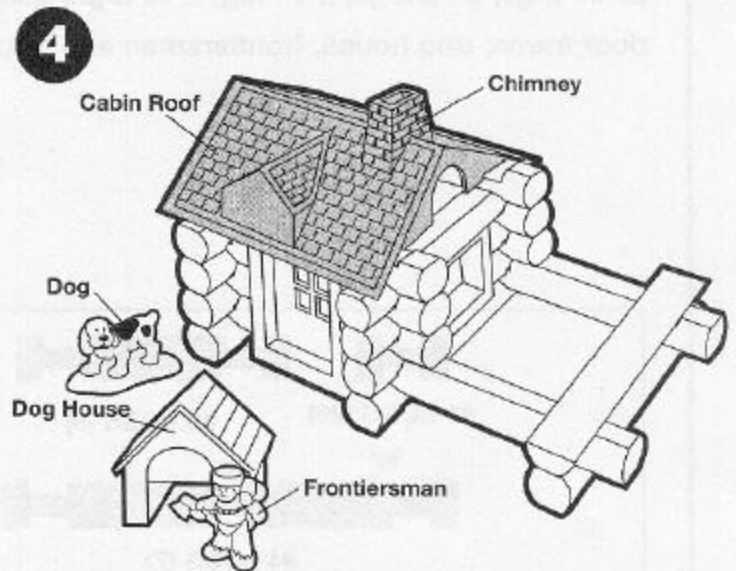

INSTRUCTIONS

Lincoln Logs are made of real wood for lasting durability and good looks. Easy-fitting plastic accessories add colorful fun.

These instructions show you how to make the sets pictured. Using your own creativity, you can make many other structures with this set or combine this set with other Lincoln Logs sets to create larger and more exciting layouts!

The Log Cabin Set includes:

26 #1 logs, 8 #3 logs, 2 #4 log, 2 #5 logs, gable roof, chimney, 3 windows, door, door frame, dog house, frontiersman and dog.

CABIN

1-800-KID-KNEX (USA & CANADA)

Product and colors may vary.