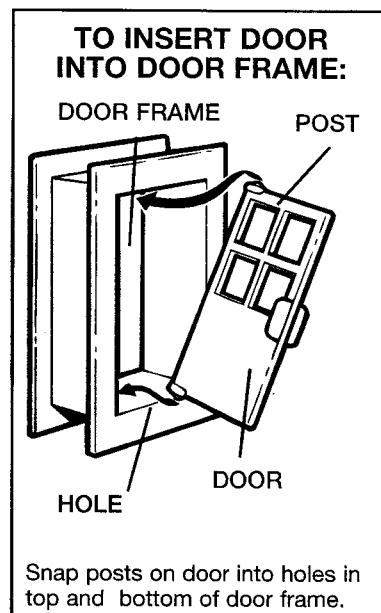

THE ORIGINAL

LINCOLN LOGS®

⚠ WARNING:
CHOKING HAZARD - Small parts.
Not for children under 3 years.

⚠ AVERTISSEMENT!
Danger d'étouffement. Pièces de petite taille.
Ne pas donner aux enfants de moins de 3 ans.

INSTRUCTIONS

Lincoln Logs are made of real wood for lasting durability and good looks. Easy-fitting plastic accessories add colorful fun.

These instructions show you how to make the sets pictured. Using your own creativity, you can make many other structures with this set or combine this set with other Lincoln Logs sets to create larger and more exciting layouts!

The Log Cabin Set includes:

26 #1 logs, 8 #3 logs, 2 #4 log, 2 #5 logs, gable roof, chimney, 3 windows, door, door frame, dog house, frontiersman and dog.

CABIN

1-800-KID-KNEX (USA & CANADA)

Product and colors may vary.