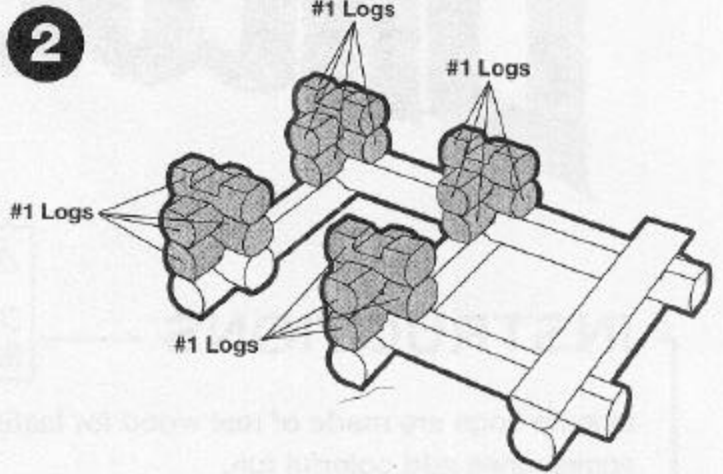

INSTRUCTIONS

Lincoln Logs are made of real wood for lasting durability and good looks. Easy-fitting plastic accessories add colorful fun.

These instructions show you how to make the sets pictured. Using your own creativity, you can make many other structures with this set or combine this set with other Lincoln Logs sets to create larger and more exciting layouts!

The Log Cabin Set includes:

26 #1 logs, 8 #3 logs, 2 #4 log, 2 #5 logs, gable roof, chimney, 3 windows, door, door frame, dog house, frontiersman and dog.

CABIN

1-800-KID-KNEX (USA & CANADA)

Product and colors may vary.