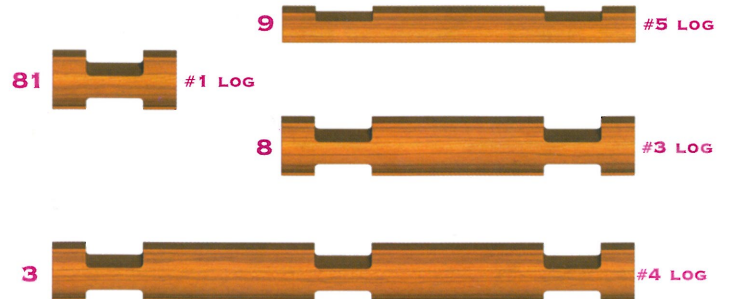

K'NEX
www.knex.com

©2009 K'NEX
Limited Partnership Group
P.O. Box 700
Hatfield, PA 19440-0700
Made in China.
Fabriqués en Chine.
Hecho en China.

Product & colors may vary. Most models can be built one at a time. Instructions are included for the model shown on the package front. HASBRO and its logos, Playskool and LINCOLN LOGS are trademarks of HASBRO and are used with permission. ©2009 HASBRO. All Rights Reserved.
Produits et couleurs peuvent varier. La plupart des modèles ne peuvent être construits que un à un. Les instructions sont incluses pour le modèle figurant sur le devant de la boîte.
El producto y los colores pueden variar. La mayoría de los modelos se pueden construir uno a la vez. Se incluyen instrucciones para el modelo que se ve en el frente del paquete.

Licensed by:
Hasbro

PLAYSKOOL
Believe in PLAY

V1-5/09