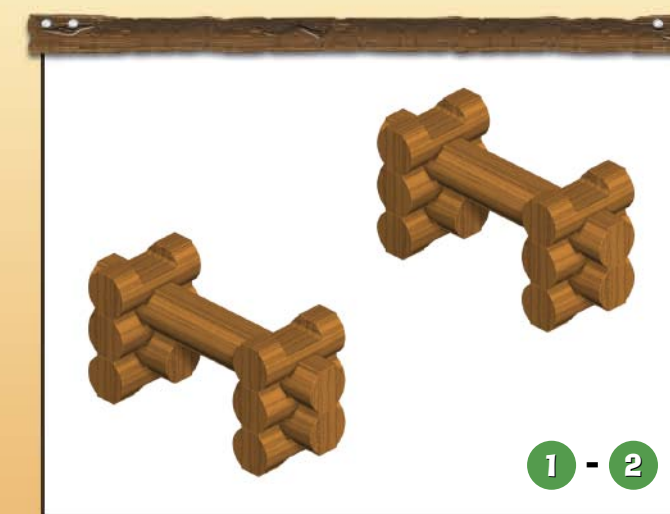

K'NEX
www.knex.com

©2012 K'NEX Limited Partnership Group
P.O. Box 700
Hatfield, PA 19440-0700
Made in China.
Fabriqué en Chine.
Hecho en China.

Product & colors may vary. Most models can be built one at a time. Instructions are included for the model shown on the package front. HASBRO and its logos, Playskool and LINCOLN LOGS are trademarks of HASBRO and are used with permission. ©2012 HASBRO. All Rights Reserved.
El producto y los colores pueden variar. La mayoría de los modelos se pueden construir uno a la vez. Se incluyen instrucciones para el modelo que se ve en el frente del paquete. HASBRO y su insignia. Playskool y LINCOLN LOGS son marcas registradas de HASBRO y se utilizan con el permiso. ©2012 HASBRO. Todos los Derechos Reservados.
Produits et couleurs peuvent varier. La plupart des modèles ne peuvent être construits que un à un. Les instructions sont incluses pour le modèle figurant sur le devant de la boîte. HASBRO et son logo. Playskool et LINCOLN LOGS sont des marques déposées de HASBRO et sont employés avec la permission. ©2012 HASBRO. Tous Droits Réservés.

Licensed By:

3+

86 Pc/Pza

00883/00883A

V3-03/12