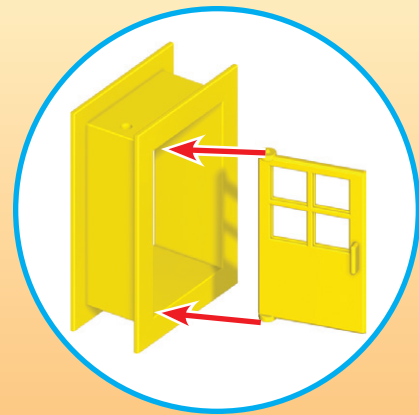

HORSESHOE HILL STATION