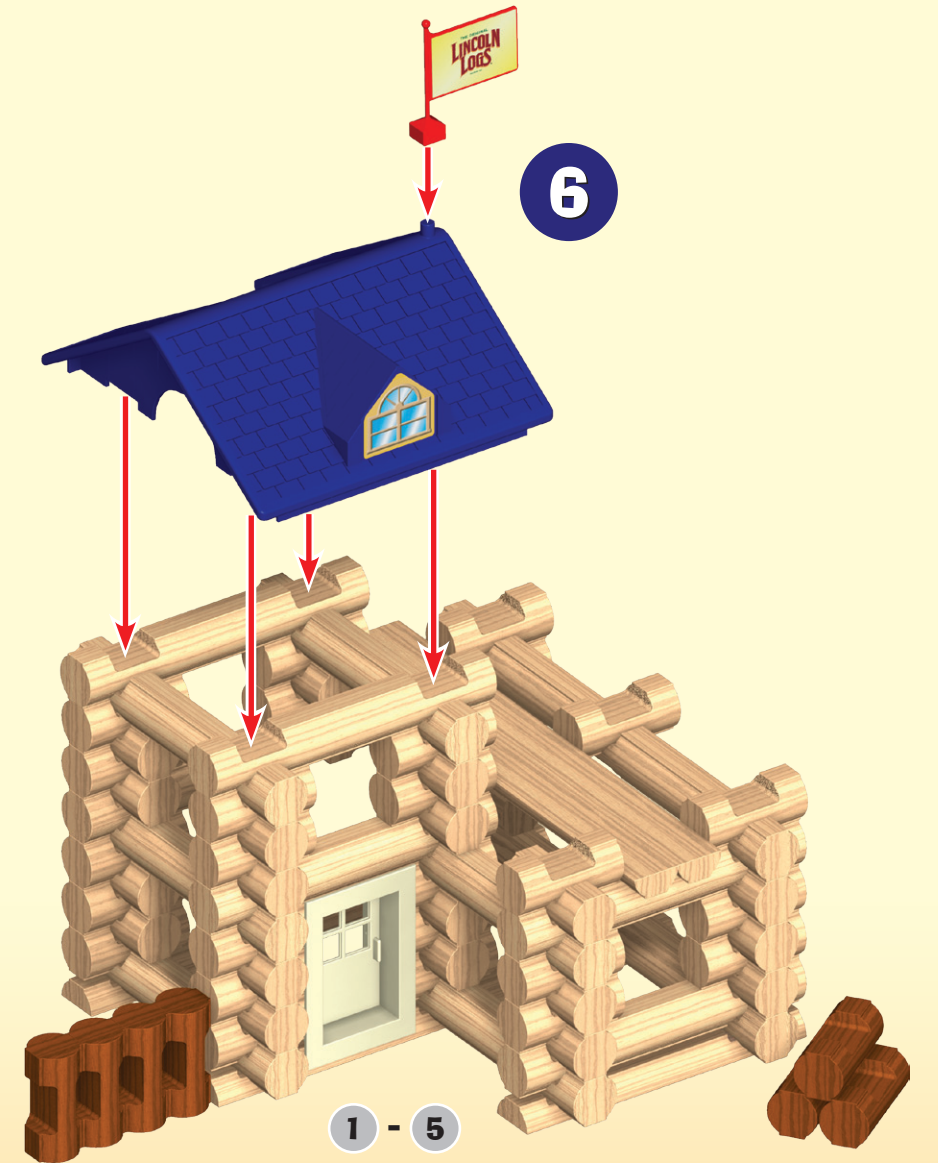

HORSESHOE HILL STATION