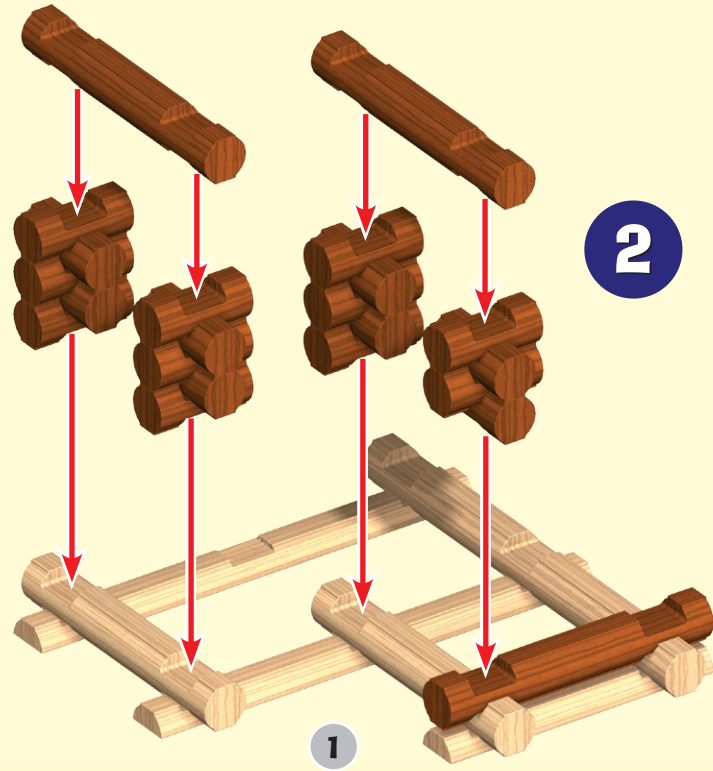

THE ORIGINAL
LINCOLN LOGS
BUILDING SET

INCLUDES: 77 WOOD LOGS, 1 COWBOY FIGURE, 1 HORSE FIGURE, 1 GABLE ROOF, 1 DOOR, 1 DOOR FRAME, 1 FLAG.

INCLUYE: 77 LEÑOS DE MADERA, 1 VAQUERO, 1 CABALLO, 1 AZOTEA DE AGUILÓN, 1 PUERTA, 1 MARCO PARA PUERTA, 1 BANDERA.

Licensed By:

3+

83 Pc/Pza

V2-10/12

00867

HORSESHOE HILL STATION