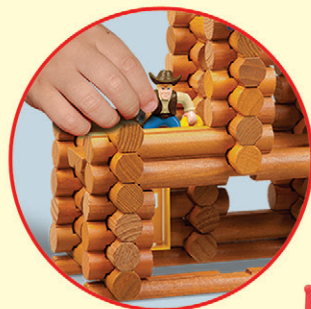

THE ORIGINAL
LINCOLN LOGS
BUILDING SET

INCLUDES: 77 WOOD LOGS, 1 COWBOY FIGURE, 1 HORSE FIGURE, 1 GABLE ROOF, 1 DOOR, 1 DOOR FRAME, 1 FLAG.

INCLUYE: 77 LEÑOS DE MADERA, 1 VAQUERO, 1 CABALLO, 1 AZOTEA DE AGUILÓN, 1 PUERTA, 1 MARCO PARA PUERTA, 1 BANDERA.

COMPREND : 77 RONDINS, 1 COWBOY, 1 CHEVAL, 1 TOIT DE PIGNON, 1 PORTE, 1 CHAMBRANLE DE PORTE, 1 DRAPEAUX.

YOU CAN CREATE THESE OTHER BUILDINGS OR DESIGN YOUR OWN!

¡PUEDES CREAR ESTOS OTROS EDIFICIOS O DISEÑAR LOS TUYOS!

WWW.LINCOLNLOGSTOYS.COM

HORSESHOE HILL STATION™

THE ORIGINAL
LINCOLN LOGS
BUILDING SET

TIP FOR PARENTS:

Because LINCOLN LOGS pieces are colored and stained in the traditional manner, the dyes can rub off. Use is recommended on surfaces that can be wiped clean. Avoid placing the logs directly on carpet and other absorbent surfaces, which may cause staining.