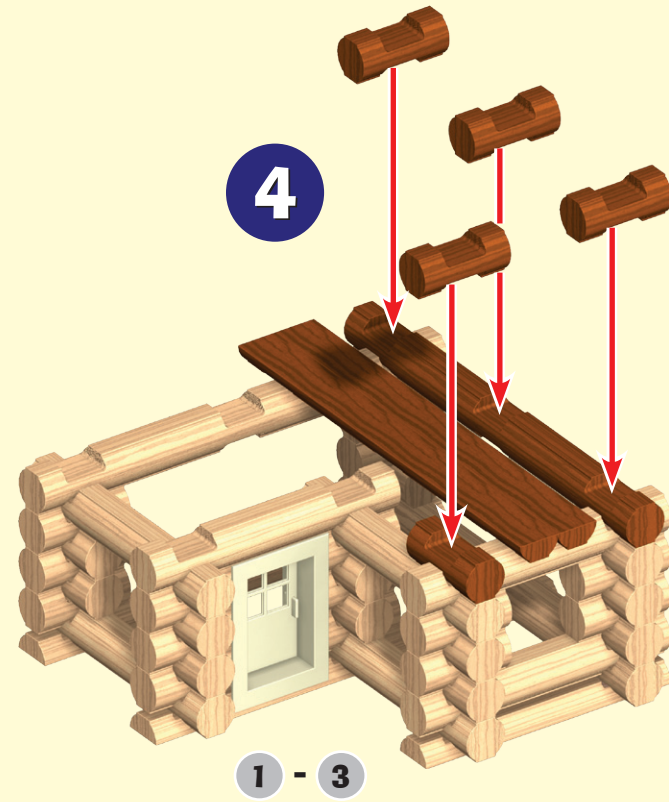

HORSESHOE HILL STATION