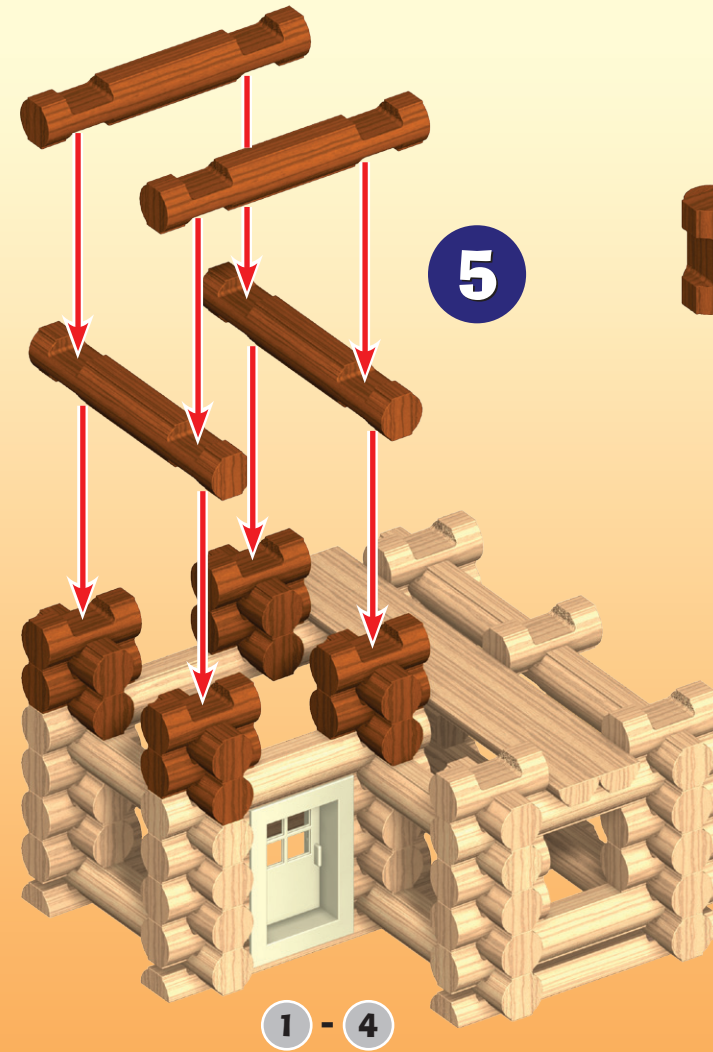

THE ORIGINAL
LINCOLN LOGS
BUILDING SET

INCLUDES: 77 WOOD LOGS, 1 COWBOY FIGURE, 1 HORSE FIGURE, 1 GABLE ROOF, 1 DOOR, 1 DOOR FRAME, 1 FLAG.

INCLUYE: 77 LEÑOS DE MADERA, 1 VAQUERO, 1 CABALLO, 1 AZOTEA DE AGUILÓN, 1 PUERTA, 1 MARCO PARA PUERTA, 1 BANDERA.

Licensed By:

3+

83 Pc/Pza

V2-10/12

00867

HORSESHOE HILL STATION