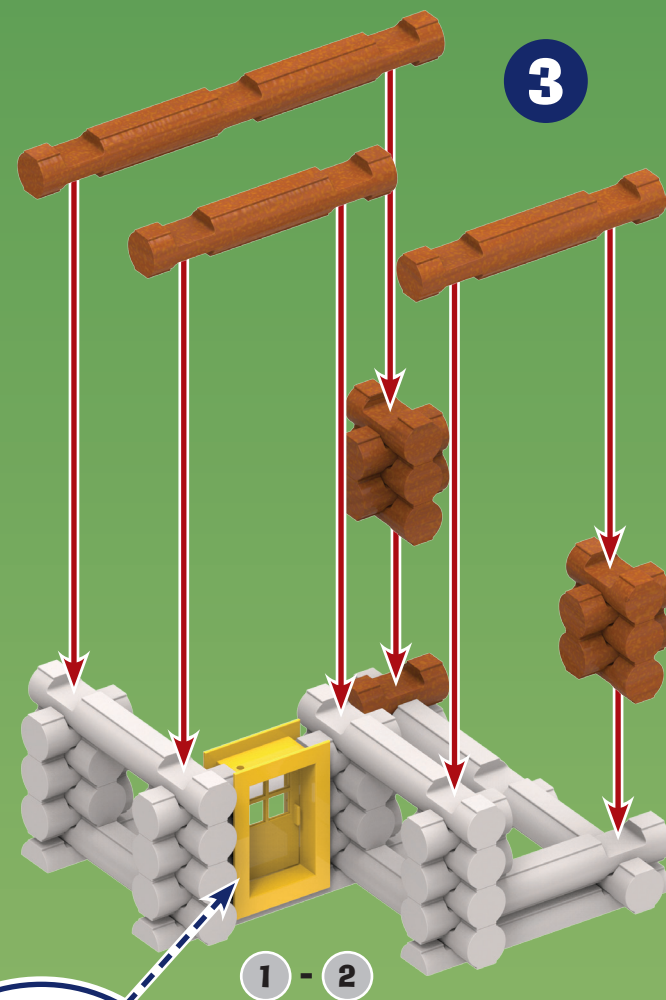

INCLUYE:
77 TRONCOS DE MADERA,
1 VAQUERO, 1 CABALLO,
1 AZOTEA DE AGUILÓN, 1 PUERTA,
1 MARCO PARA PUERTA, 1 BANDERA.

TIP FOR PARENTS:
Because LINCOLN LOGS pieces are colored and stained in the traditional manner, the dyes can rub off. Use is recommended on surfaces that can be wiped clean. Avoid placing the logs directly on carpet and other absorbent surfaces, which may cause staining.

3+

THE ORIGINAL
LINCOLN LOGS
AMERICA'S NATIONAL TOY™
JOUET NATIONAL D'AMÉRIQUE™

HORSESHOE HILL STATION • STATION MONTAGNE DE FER À CHEVAL

00848

WARNING:
CHOKING HAZARD - Small parts.
Not for children under 3 years.

ATTENTION :
RISQUE D'ÉTOUFFEMENT - Pièces de petite taille.
Ne convient pas aux enfants de moins de 3 ans.

100848-V2-7/15

HORSESHOE
HILL STATION
STATION MONTAGNE
DE FER À CHEVAL