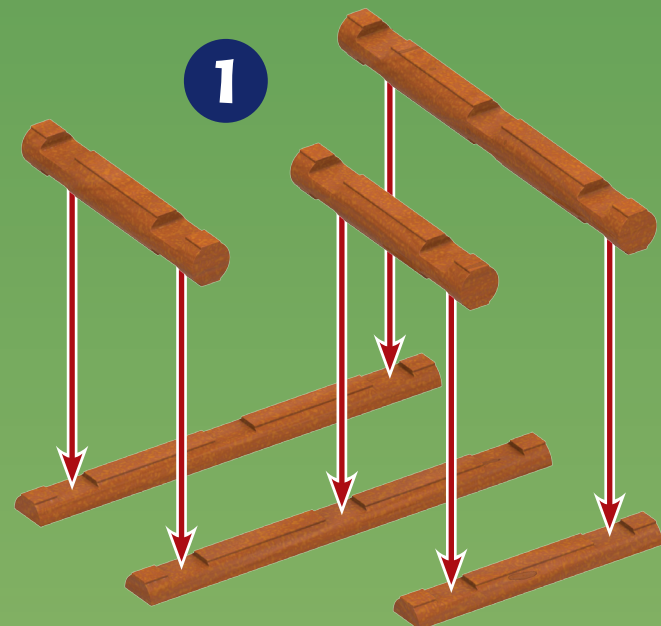

HORSESHOE
HILL STATION
STATION MONTAGNE
DE FER À CHEVAL