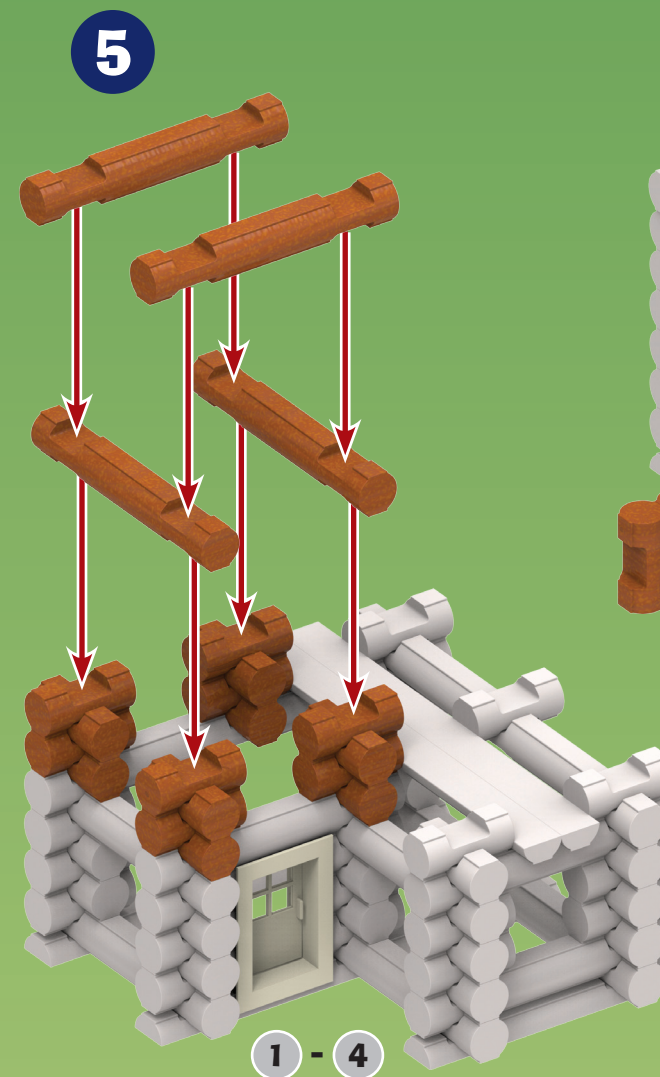

INCLUYE:
77 TRONCOS DE MADERA,
1 VAQUERO, 1 CABALLO,
1 AZOTEA DE AGUILÓN, 1 PUERTA,
1 MARCO PARA PUERTA, 1 BANDERA.

TIP FOR PARENTS:
Because LINCOLN LOGS pieces are colored and stained in the traditional manner, the dyes can rub off. Use is recommended on surfaces that can be wiped clean. Avoid placing the logs directly on carpet and other absorbent surfaces, which may cause staining.

3+

THE ORIGINAL
LINCOLN LOGS
AMERICA'S NATIONAL TOY™
JOUET NATIONAL D'AMÉRIQUE™

HORSESHOE HILL STATION • STATION MONTAGNE DE FER À CHEVAL

00848

WARNING:
CHOKING HAZARD - Small parts.
Not for children under 3 years.

ATTENTION :
RISQUE D'ÉTOUFFEMENT - Pièces de petite taille.
Ne convient pas aux enfants de moins de 3 ans.

100848-V2-7/15

HORSESHOE
HILL STATION
STATION MONTAGNE
DE FER À CHEVAL