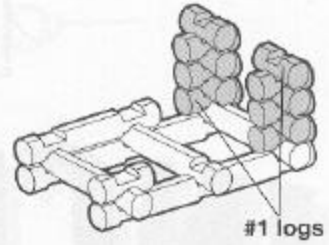

GRIZZLY CANYON LOOKOUT

1

2

3

4

5

6

7

1-800-KID-KNEX (USA & CANADA)

Product and colors may vary.

K'NEX INDUSTRIES, INC. HATFIELD, PA 19440 USA.

Manufactured and Distributed under License from Hasbro, Inc.

Lincoln Logs® is a trademark of Hasbro, Inc.

© 1999 Hasbro, Inc. ALL RIGHTS RESERVED

MADE IN CHINA

977/994 Asst.