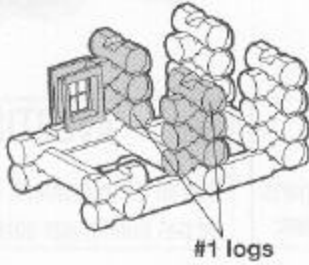

The Grizzly Canyon Lookout includes:

46 #1 logs, 9 #3 logs, 2 #4 logs, door with frame, hip roof, slant roof, lookout tower, flag, ranger figure and grizzly bear figure.

# GRIZZLY CANYON LOOKOUT

1

2

3

4

5

6

7

1-800-KID-KNEX (USA & CANADA)

Product and colors may vary.

K'NEX INDUSTRIES, INC. HATFIELD, PA 19440 USA.

Manufactured and Distributed under License from Hasbro, Inc.

Lincoln Logs® is a trademark of Hasbro, Inc.