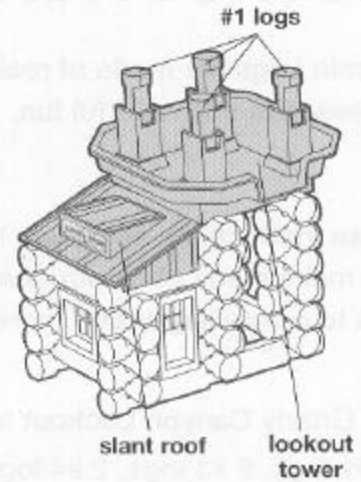

The Grizzly Canyon Lookout includes:

46 #1 logs, 9 #3 logs, 2 #4 logs, door with frame, hip roof, slant roof, lookout tower, flag, ranger figure and grizzly bear figure.

# GRIZZLY CANYON LOOKOUT

1

2

3

4

5

6

7