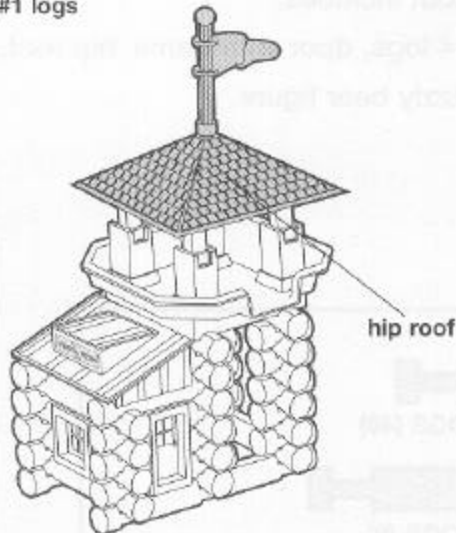

The Grizzly Canyon Lookout includes:

46 #1 logs, 9 #3 logs, 2 #4 logs, door with frame, hip roof, slant roof, lookout tower, flag, ranger figure and grizzly bear figure.

# GRIZZLY CANYON LOOKOUT

1

2

3

4

5

6

7