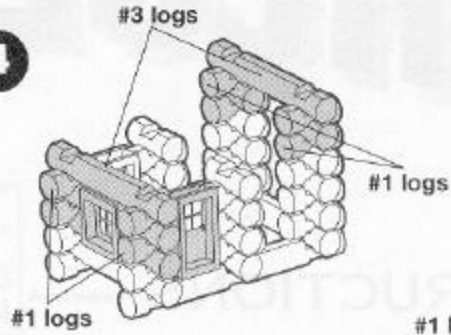

The Grizzly Canyon Lookout includes:

46 #1 logs, 9 #3 logs, 2 #4 logs, door with frame, hip roof, slant roof, lookout tower, flag, ranger figure and grizzly bear figure.

# GRIZZLY CANYON LOOKOUT

1

2

3

4

5

6

7

1-800-KID-KNEX (USA & CANADA)

Product and colors may vary.

K'NEX INDUSTRIES, INC. HATFIELD, PA 19440 USA.

Manufactured and Distributed under License from Hasbro, Inc.

Lincoln Logs® is a trademark of Hasbro, Inc.