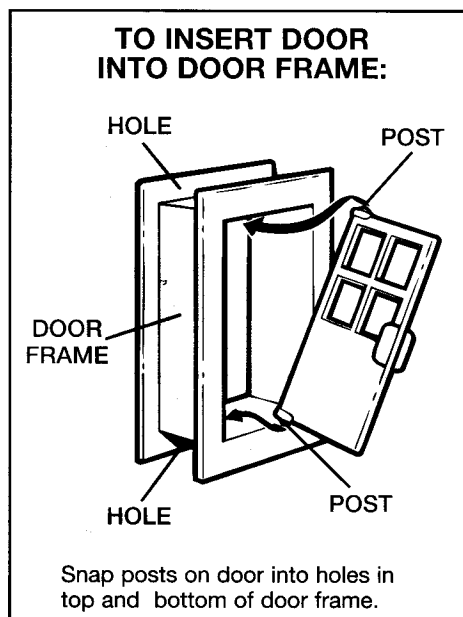

GRIZZLY  
CANYON LOOKOUT™

THE ORIGINAL

# LINCOLN LOGS®

**WARNING:**

CHOKING HAZARD - Small parts.  
Not for children under 3 years.

**AVERTISSEMENT!**

Danger d'étouffement. Pièces de petite taille.  
Ne pas donner aux enfants de moins de 3 ans.

## INSTRUCTIONS

Lincoln Logs are made of real wood for lasting durability and good looks. Easy-fitting plastic accessories add colorful fun.

These instructions show you how to make the sets pictured. Using your own creativity, you can make many other structures with this set or combine this set with other Lincoln Logs sets to create larger and more exciting layouts!

The Grizzly Canyon Lookout includes:

46 #1 logs, 9 #3 logs, 2 #4 logs, door with frame, hip roof, slant roof, lookout tower, flag, ranger figure and grizzly bear figure.