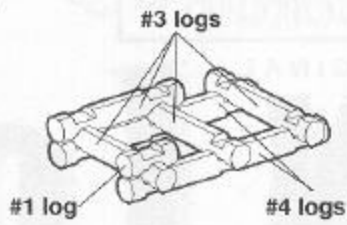

GRIZZLY CANYON LOOKOUT

1