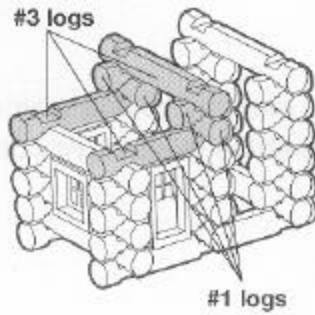

The Grizzly Canyon Lookout includes:

46 #1 logs, 9 #3 logs, 2 #4 logs, door with frame, hip roof, slant roof, lookout tower, flag, ranger figure and grizzly bear figure.

# GRIZZLY CANYON LOOKOUT

1

2

3

4

5

6

7

1-800-KID-KNEX (USA & CANADA)

Product and colors may vary.

K'NEX INDUSTRIES, INC. HATFIELD, PA 19440 USA.

Manufactured and Distributed under License from Hasbro, Inc.

Lincoln Logs® is a trademark of Hasbro, Inc.