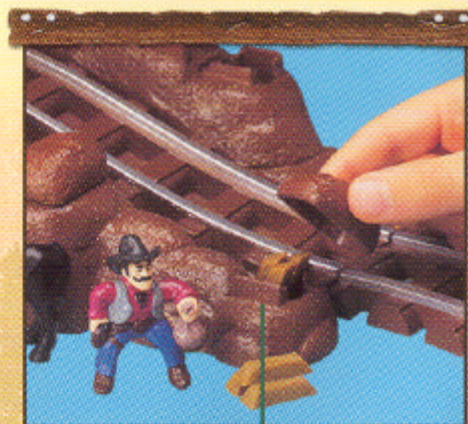

**YOUR L.L. RAILROAD GOLD MINE EXPRESS SET CONTAINS
THE FOLLOWING NUMBER OF LOGS:**

- 49 #1 LOG
- 19 #3 LOG
- 2 #4 LOG
- 2 #5 LOG
- 2 #8 LOG

“Congratulations! Job Well Done!

**You are now ready to board the Gold Mine Express
and help me outsmart Sheriff Sam to get the gold!”**

**Push the train around
the tracks and see the
horse bucking action.**

**Hide the gold in secret
compartments.**

Stop traffic with the crossing gate.

Deliver the gold to and from the bank.

Since their creation in 1916 by John Lloyd Wright, Lincoln Logs® building sets have entertained boys and girls...and now their boys and girls too. With its simple building system, friendly styling, and real wood logs, this well loved brand has become a classic in creative play...