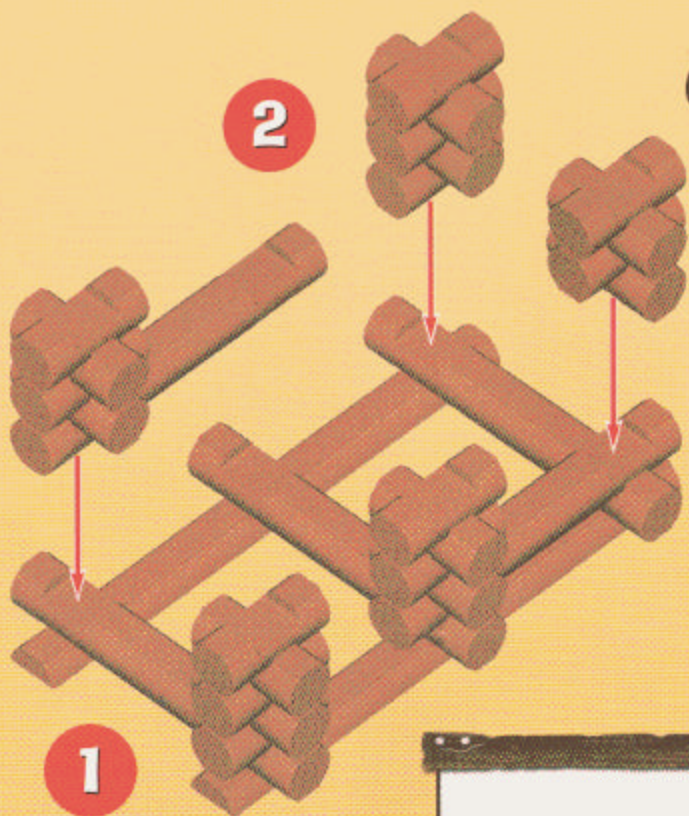

THE ORIGINAL

LINCOLN LOGS®

GOLDMINE EXPRESS

Ages 3 & Up

Congratulations on your purchase of this high-quality Lincoln Logs set!

As with traditional Lincoln Logs building sets, this L.L. Railroad set includes real wood logs for long lasting durability. The silver-rail track and plastic accessories are easy to assemble and allow you to build in a whole new way!

“Welcome to the L. L. Railroad Gold Mine Express. Sheriff Sam needs your help to ward off the notorious Bad Bart, but first you must follow these step-by-step instructions to build the covered bridge, assemble the track, the bank, the corral and more!

As Engineer Bob, I am looking forward to having you aboard! You can help me deliver the gold safely. But first, it's time to get to work!”

TIP FOR PARENTS:

Because Lincoln Logs are colored and stained in the traditional manner, the dyes can rub off. Use is recommended on surfaces that can be wiped clean. Avoid placing the logs directly on carpet and other absorbent surfaces, which may cause staining.

It's easy to assemble the track!

9

You can use logs from step 10 to turn the package lid into a tunnel!

13

12

1 - 11

7

8