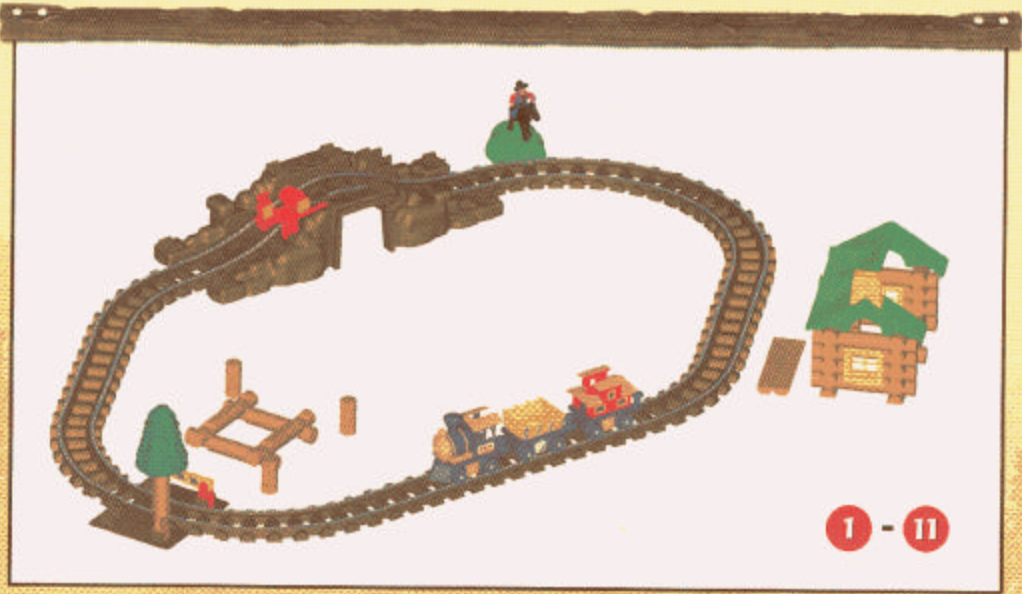

“Welcome to the L. L. Railroad Gold Mine Express. Sheriff Sam needs your help to ward off the notorious Bad Bart, but first you must follow these step-by-step instructions to build the covered bridge, assemble the track, the bank, the corral and more!

It's easy to assemble the track!

9

You can use logs from step 10 to turn the package lid into a tunnel!

13

12

1 - 11

7

8

**YOUR L.L. RAILROAD GOLD MINE EXPRESS SET CONTAINS
THE FOLLOWING NUMBER OF LOGS:**

- 49 #1 LOG
- 19 #3 LOG
- 2 #4 LOG
- 2 #5 LOG
- 2 #8 LOG

“Congratulations! Job Well Done!

**You are now ready to board the Gold Mine Express
and help me outsmart Sheriff Sam to get the gold!”**