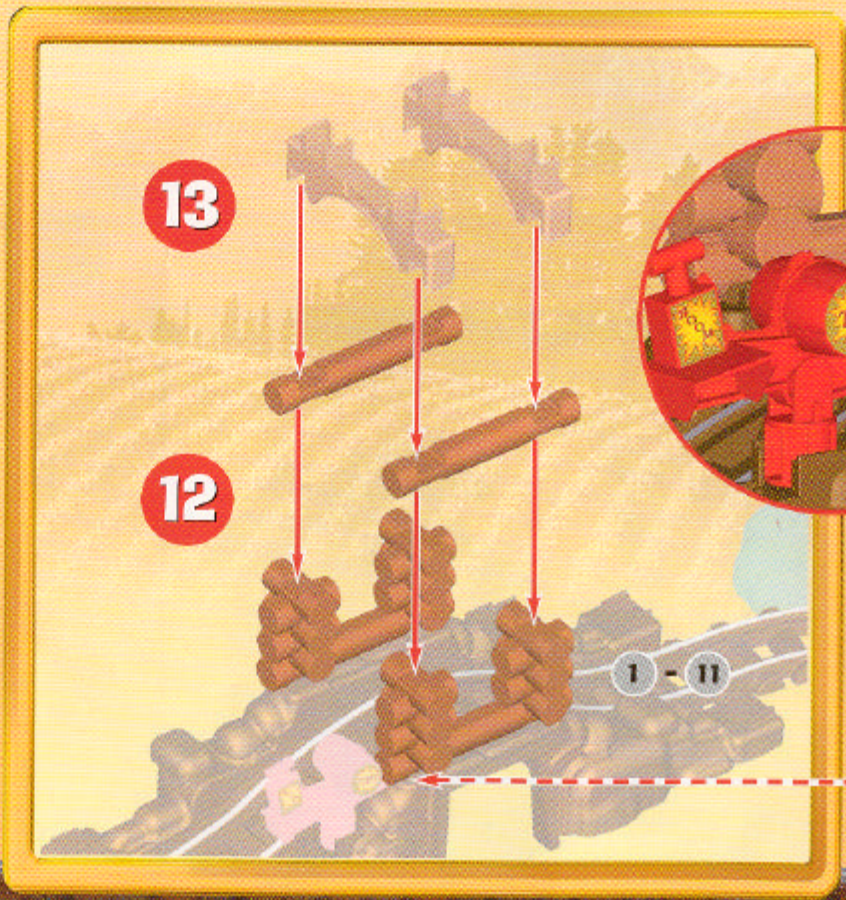

“Welcome to the L. L. Railroad Gold Mine Express. Sheriff Sam needs your help to ward off the notorious Bad Bart, but first you must follow these step-by-step instructions to build the covered bridge, assemble the track, the bank, the corral and more!

It's easy to assemble the track!

9

You can use logs from step 10 to turn the package lid into a tunnel!

13

12

1 - 11

7

8

**YOUR L.L. RAILROAD GOLD MINE EXPRESS SET CONTAINS
THE FOLLOWING NUMBER OF LOGS:**

- 49 #1 LOG
- 19 #3 LOG
- 2 #4 LOG
- 2 #5 LOG
- 2 #8 LOG

“Congratulations! Job Well Done!

**You are now ready to board the Gold Mine Express
and help me outsmart Sheriff Sam to get the gold!”**