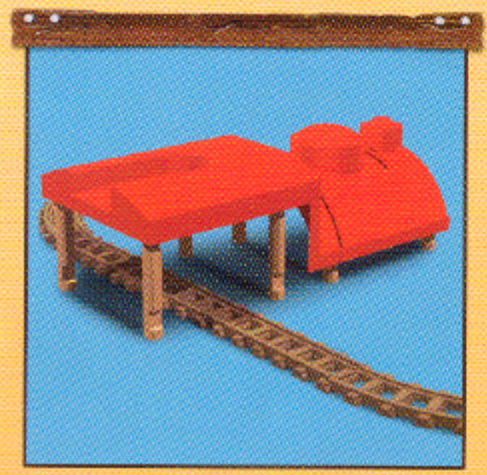

THE ORIGINAL

LINCOLN LOGS®

GOLDMINE EXPRESS

Ages 3 & Up

Congratulations on your purchase of this high-quality Lincoln Logs set!

As with traditional Lincoln Logs building sets, this L.L. Railroad set includes real wood logs for long lasting durability. The silver-rail track and plastic accessories are easy to assemble and allow you to build in a whole new way!

As Engineer Bob, I am looking forward to having you aboard! You can help me deliver the gold safely. But first, it's time to get to work!”

TIP FOR PARENTS:

Because Lincoln Logs are colored and stained in the traditional manner, the dyes can rub off. Use is recommended on surfaces that can be wiped clean. Avoid placing the logs directly on carpet and other absorbent surfaces, which may cause staining.

It's easy to assemble the track!

9

You can use logs from step 10 to turn the package lid into a tunnel!

13

12

1 - 11

7

8