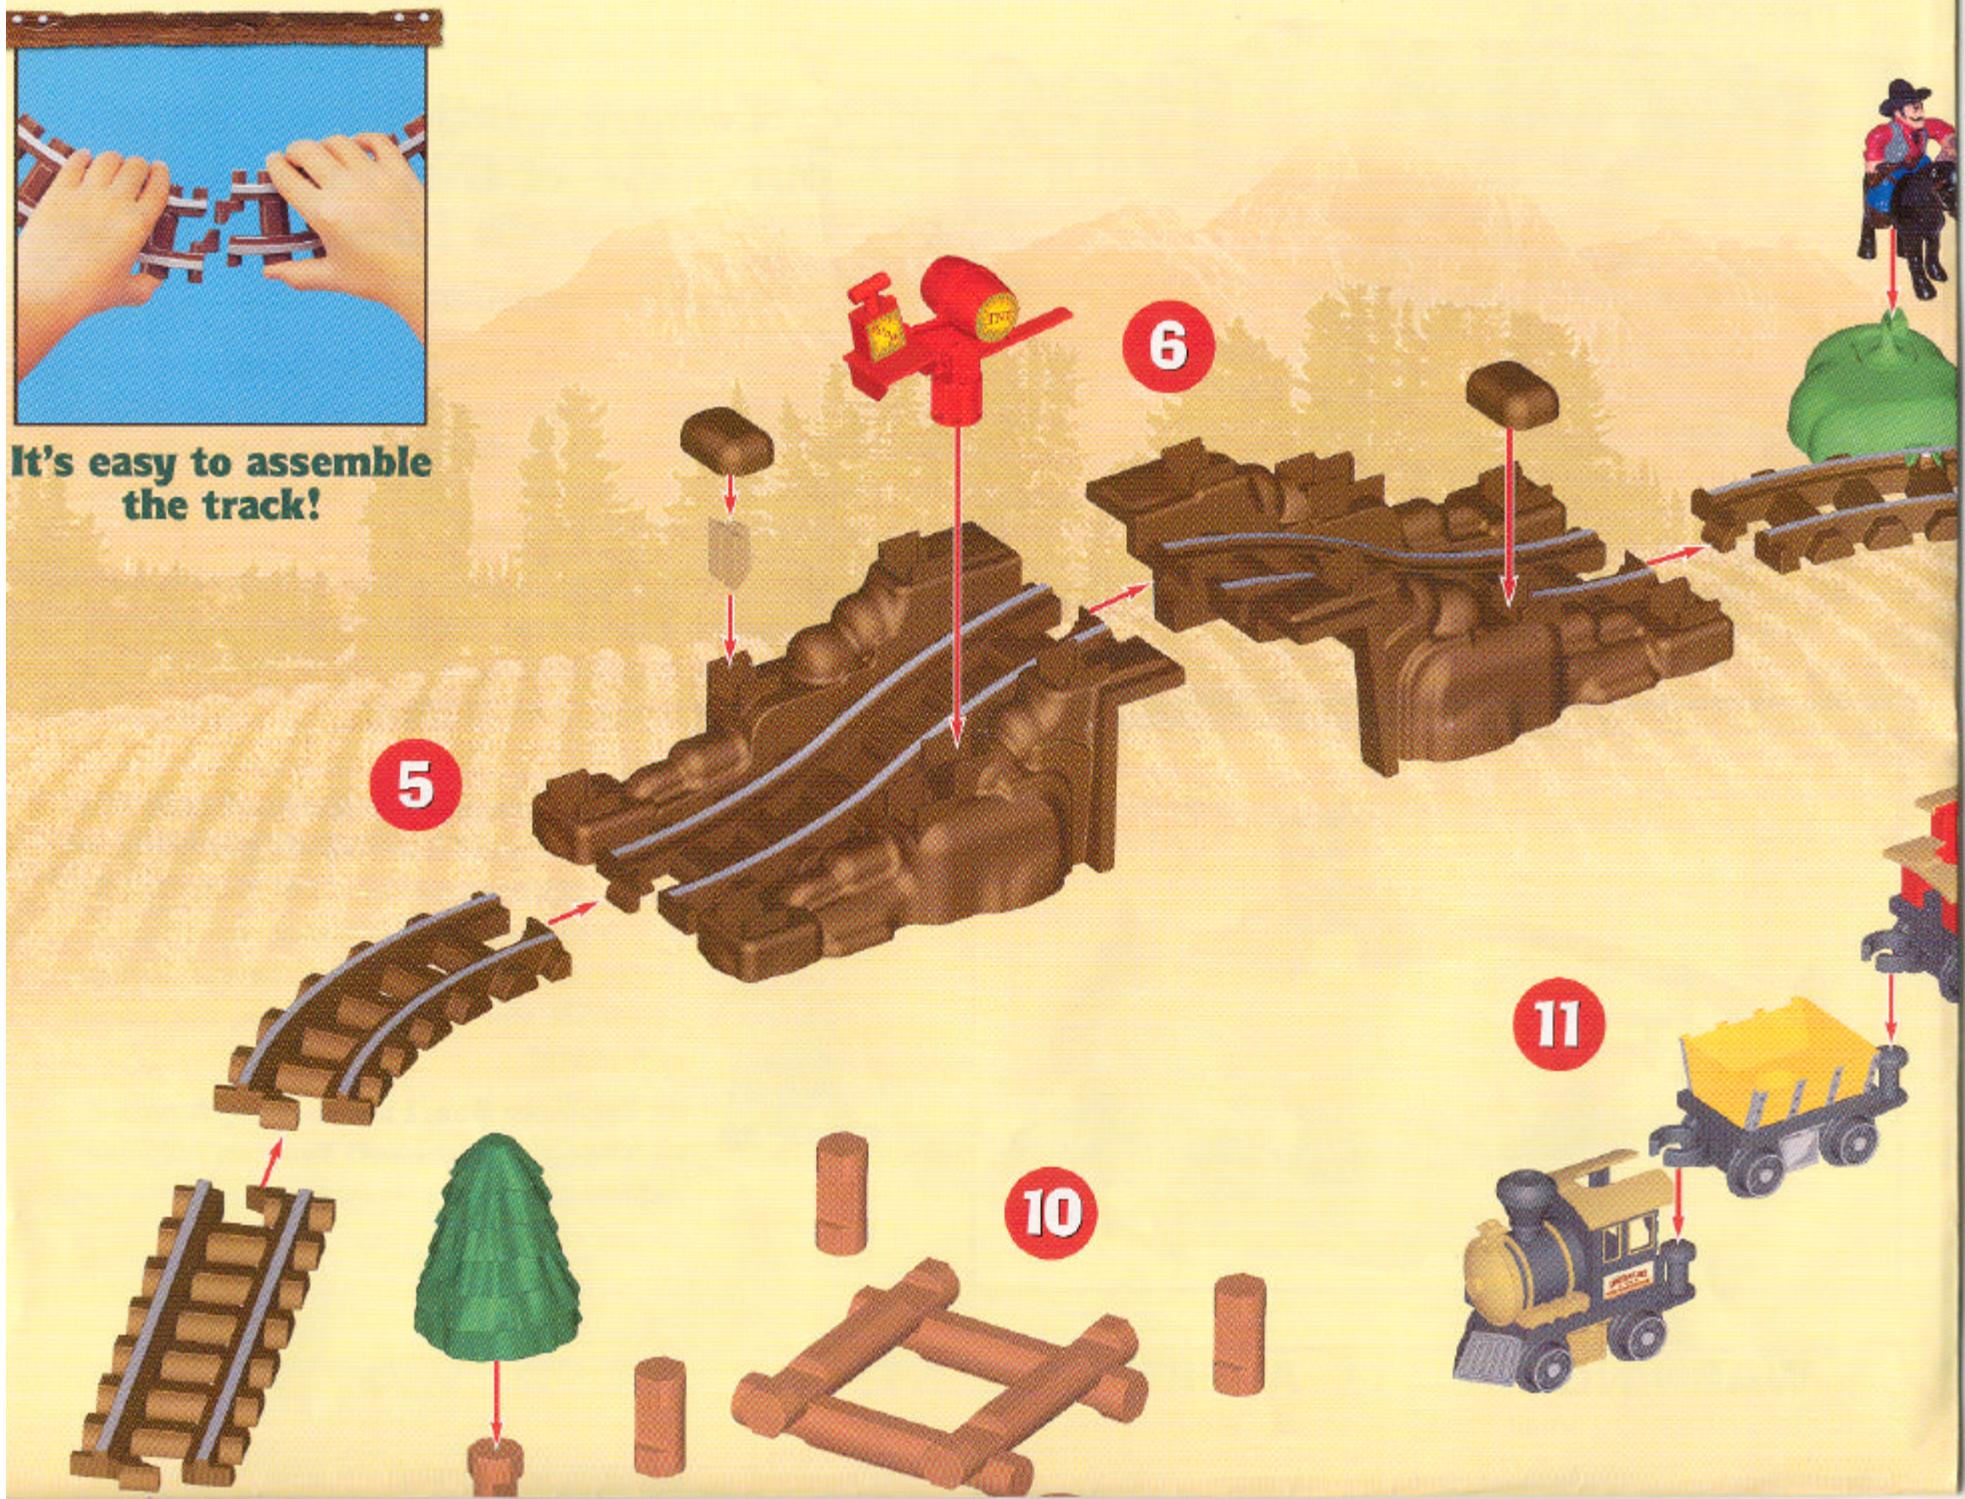

“Welcome to the L. L. Railroad Gold Mine Express. Sheriff Sam needs your help to ward off the notorious Bad Bart, but first you must follow these step-by-step instructions to build the covered bridge, assemble the track, the bank, the corral and more!

As Engineer Bob, I am looking forward to having you aboard! You can help me deliver the gold safely. But first, it's time to get to work!”

TIP FOR PARENTS:

Because Lincoln Logs are colored and stained in the traditional manner, the dyes can rub off. Use is recommended on surfaces that can be wiped clean. Avoid placing the logs directly on carpet and other absorbent surfaces, which may cause staining.

⚠ WARNING:
CHOKING HAZARD – Small Parts.
Not for Children under 3 years.

⚠ AVERTISSEMENT!
Danger d'étouffement. Pièces de petite taille.
Ne pas donner aux enfants de moins de 3 ans.

"You are just in time to help me build the Western Bank! However, watch out for Bad Bart! He has his eye on the gold! Let's get started!"

It's easy to assemble the track!

9

You can use logs from step 10 to turn the package lid into a tunnel!

13

12

1 - 11

7

8