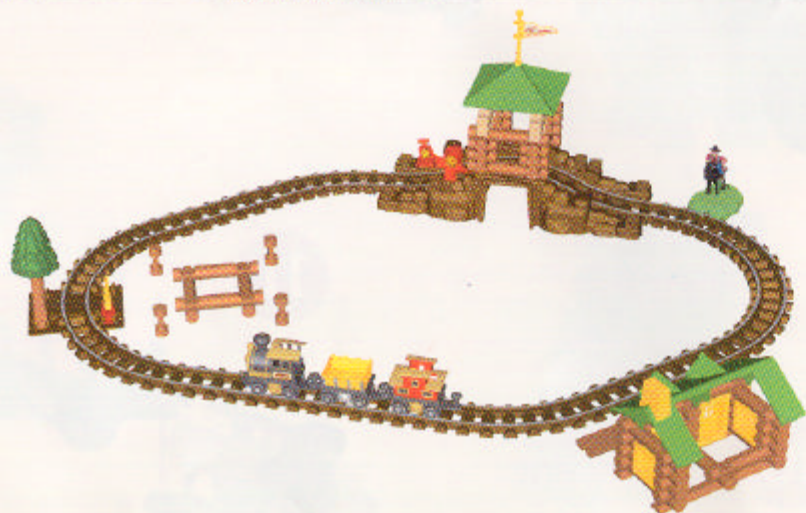

THE ORIGINAL

LINCOLN LOGS®

GOLDMINE EXPRESS

Ages 3 & Up

Congratulations on your purchase of this high-quality Lincoln Logs set!

As with traditional Lincoln Logs building sets, this L.L. Railroad set includes real wood logs for long lasting durability. The silver-rail track and plastic accessories are easy to assemble and allow you to build in a whole new way!

“Welcome to the L. L. Railroad Gold Mine Express. Sheriff Sam needs your help to ward off the notorious Bad Bart, but first you must follow these step-by-step instructions to build the covered bridge, assemble the track, the bank, the corral and more!

As Engineer Bob, I am looking forward to having you aboard! You can help me deliver the gold safely. But first, it's time to get to work!”

TIP FOR PARENTS:

Because Lincoln Logs are colored and stained in the traditional manner, the dyes can rub off. Use is recommended on surfaces that can be wiped clean. Avoid placing the logs directly on carpet and other absorbent surfaces, which may cause staining.