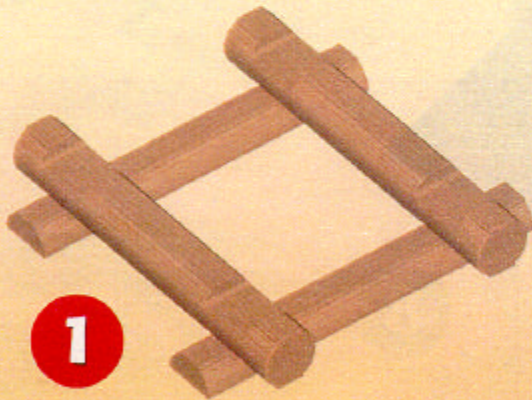

# FRONTIER LOOKOUT

Ages 3 & Up

## THE ORIGINAL LINCOLN LOGS® BUILDING SET

**PARENTS:** BUILDING WITH LINCOLN LOGS® DEVELOPS YOUR CHILD'S CREATIVITY AND FINE MOTOR SKILLS. START SIMPLY, AND THEN PROGRESS TO MORE COMPLEX BUILDS LIKE THE FRONTIER LOOKOUT. SOON, YOUR CHILD WILL BE CREATING HIS OWN SPECIAL BUILDINGS!

1

2

**TIP FOR PARENTS:**

Because LINCOLN LOGS pieces are colored and stained in the traditional manner, the dyes can rub off. Use is recommended on surfaces that can be wiped clean. Avoid placing the logs directly on carpet and other absorbent surfaces, which may cause staining.