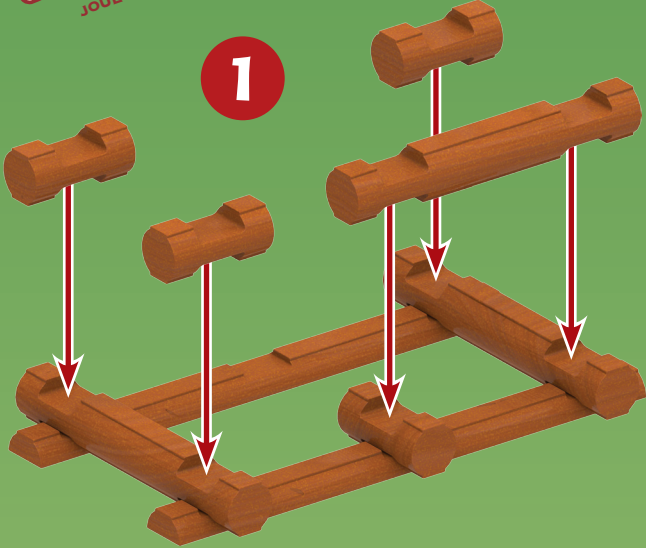

FORGE MILL
CABIN
FORGE MILL
CABINE