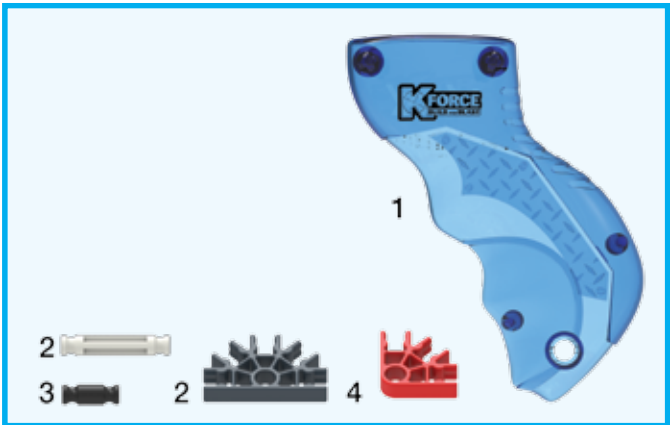

47011 K25-X Rotoshot Blaster Alt 3

- 1
- 1
- 1
- 2
- 2
- 2
- 1
- 1
- 1
- 1

3

3

1 - 4

4

1 - 2

3

6

7

6 - 7

1 - 8

- 2 [Blue Technic Pin]
- 4 [White Technic Pin]
- 2 [Black Technic Pin]
- 6 [Blue O-Ring]
- 4 [Blue Technic Gear]
- 2 [Red Technic Gear]
- 2 [Black Technic Gear]
- 1 [Black Technic Gear]

9

9

- 2 [White Technic Pin]
- 1 [Blue Technic Pin]
- 2 [White Technic Pin]
- 4 [Black Technic Pin]
- 3 [Blue Technic Gear]