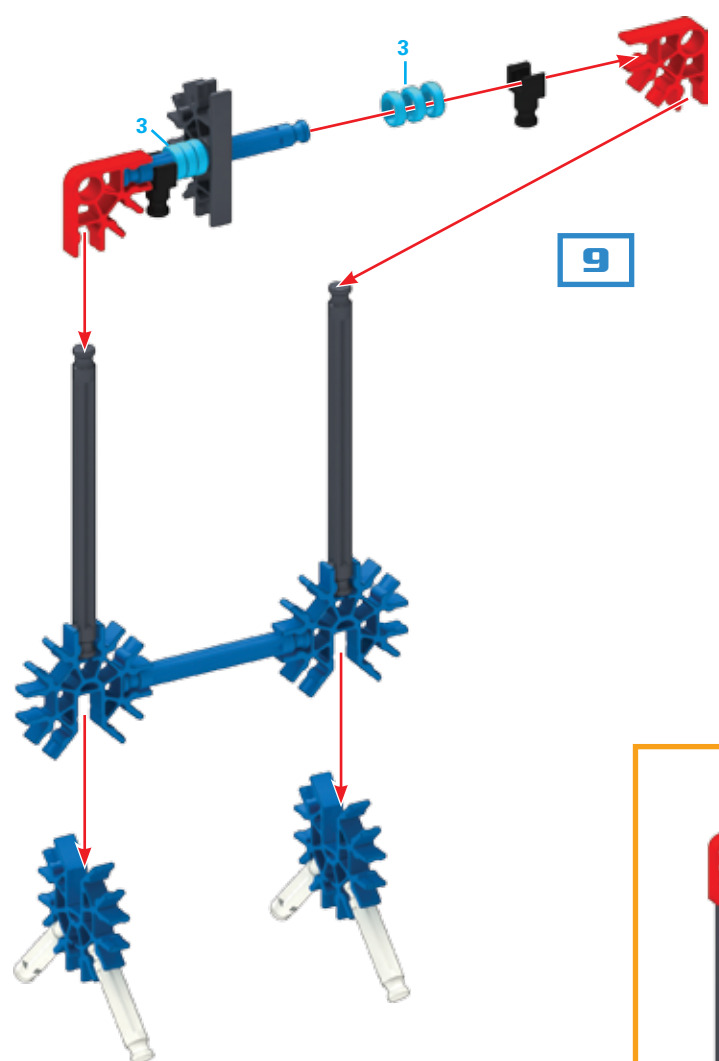

47011 K25-X Rotoshot Blaster Alt 3

- 1
- 1
- 1
- 2
- 2
- 2
- 1
- 1
- 1
- 1

3

3

1 - 4

4

1 - 2

3

6

7

6 - 7

1 - 8

- 2 [Blue Technic Pin]
- 4 [White Technic Pin]
- 2 [Black Technic Pin]
- 6 [Blue O-Ring]
- 4 [Blue Technic Gear]
- 2 [Red Technic Gear]
- 2 [Black Technic Gear]
- 1 [Black Technic Gear]

9

9

- 2 [White Technic Pin]
- 1 [Blue Technic Pin]
- 2 [White Technic Pin]
- 4 [Black Technic Pin]
- 3 [Blue Technic Gear]

10

10

- 2 
- 2  1 
- 1 