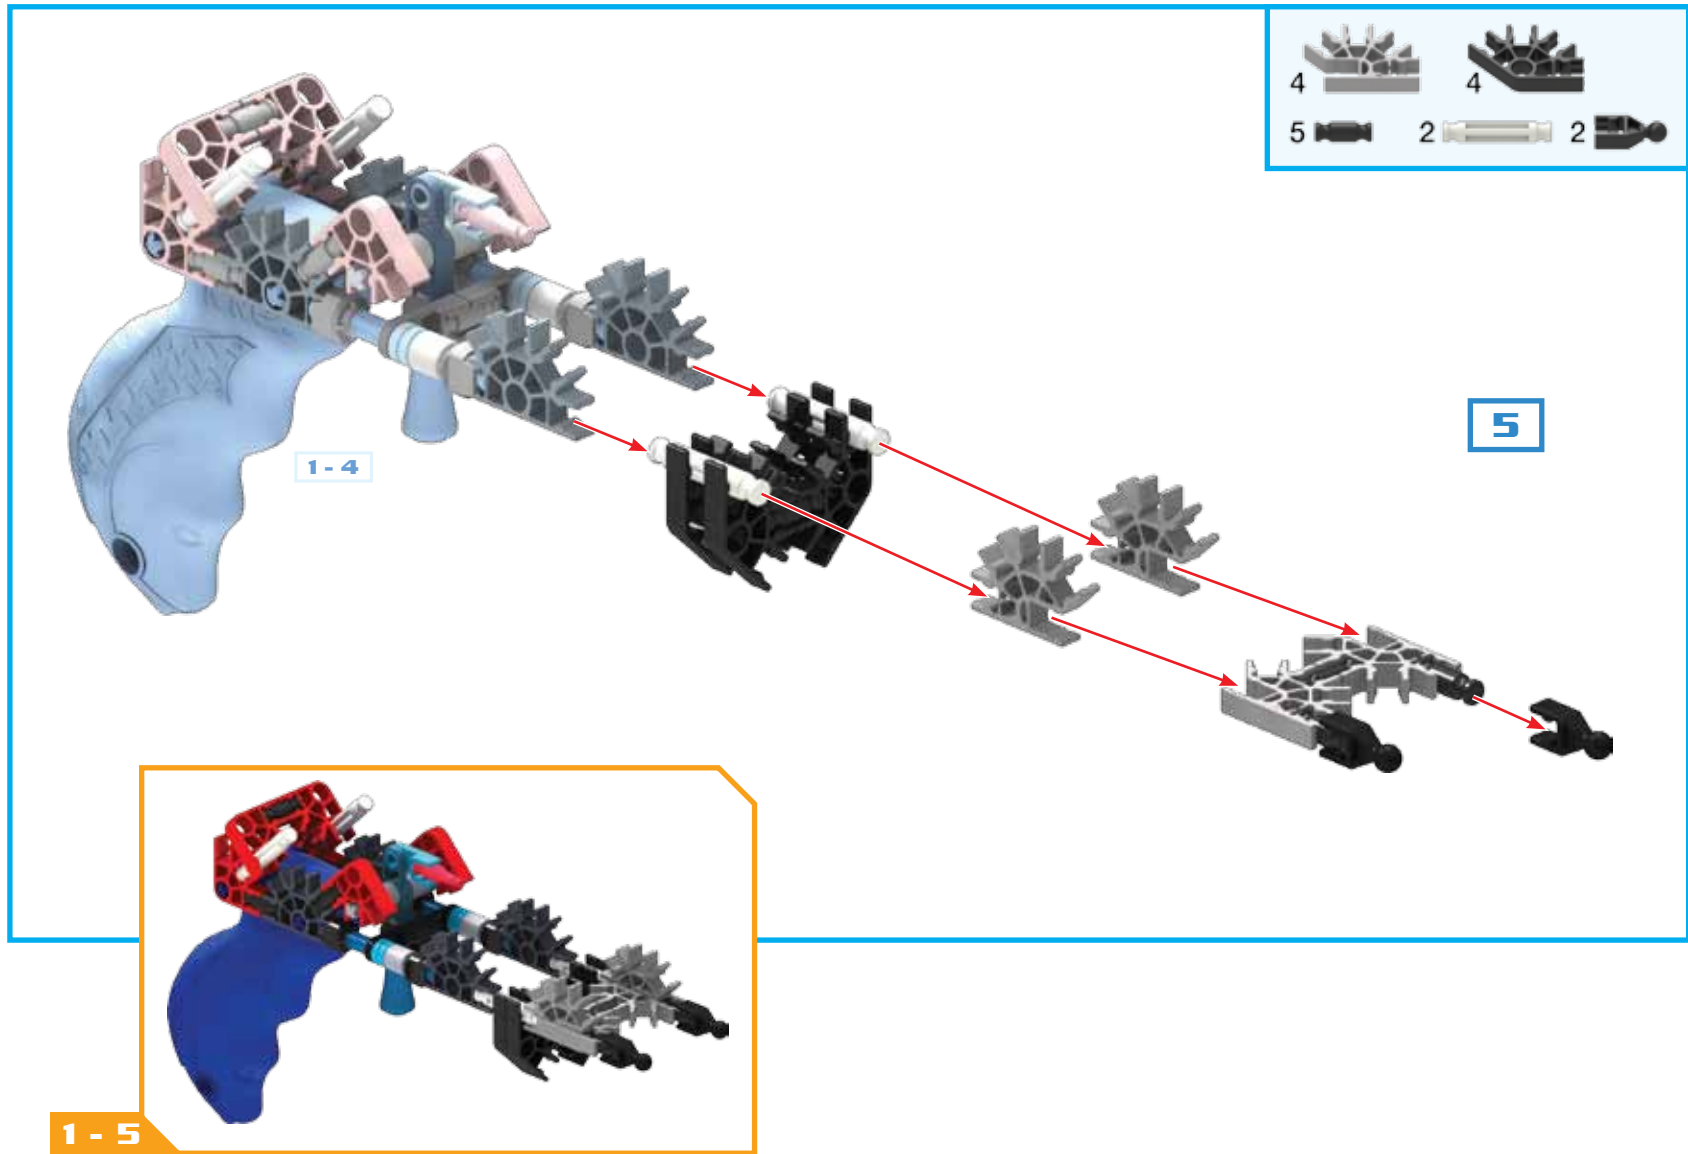

47011 K25-X Rotoshot Blaster Alt 3

- 1
- 1
- 1
- 2
- 2
- 2
- 1
- 1
- 1
- 1

3

3

1 - 4

4

1 - 2

3

6

7

6 - 7

1 - 8

- 2 [Blue Technic Pin]
- 4 [White Technic Pin]
- 2 [Black Technic Pin]
- 6 [Blue O-Ring]
- 4 [Blue Technic Gear]
- 2 [Red Technic Gear]
- 2 [Black Technic Gear]
- 1 [Black Technic Gear]

9

9

- 2 [White Technic Pin]
- 1 [Blue Technic Pin]
- 2 [White Technic Pin]
- 4 [Black Technic Pin]
- 3 [Blue Technic Gear]