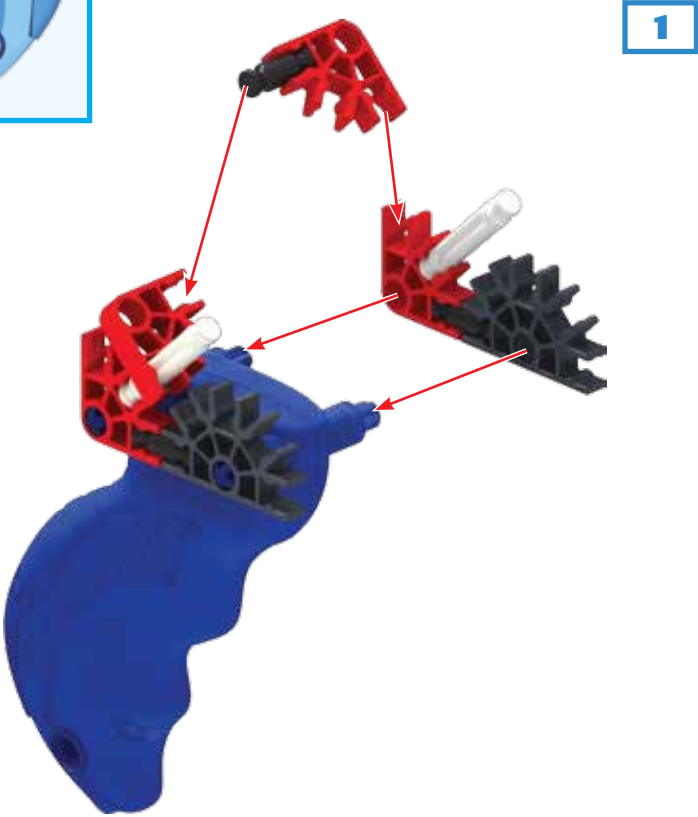

47011 K25-X Rotoshot Blaster Alt 3

- 1
- 1
- 1
- 2
- 2
- 2
- 1
- 1
- 1
- 1

3

3

1 - 4

4

1 - 2

3

6

7

6 - 7

1 - 8

- 2 [Blue Technic Pin]
- 4 [White Technic Pin]
- 2 [Black Technic Pin]
- 6 [Blue O-Ring]
- 4 [Blue Technic Gear]
- 2 [Red Technic Gear]
- 2 [Black Technic Gear]
- 1 [Black Technic Gear]

9

9

- 2 [White Technic Pin]
- 1 [Blue Technic Pin]
- 2 [White Technic Pin]
- 4 [Black Technic Pin]
- 3 [Blue Technic Gear]