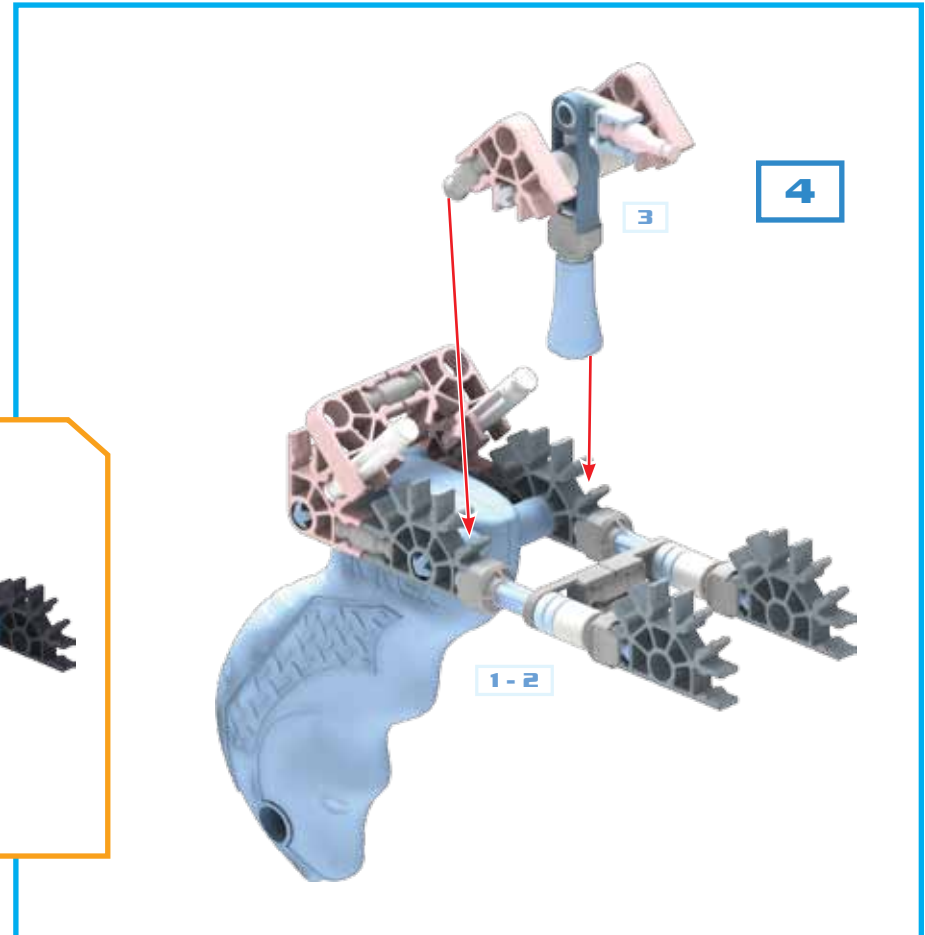

47011 K25-X Rotoshot Blaster Alt 3

- 1
- 1
- 1
- 2
- 2
- 2
- 1
- 1
- 1
- 1

3

3

1 - 4

4

1 - 2

3

6

7

6 - 7

1 - 8

- 2 [Blue Technic Pin]
- 4 [White Technic Pin]
- 2 [Black Technic Pin]
- 6 [Blue O-Ring]
- 4 [Blue Technic Gear]
- 2 [Red Technic Gear]
- 2 [Black Technic Gear]
- 1 [Black Technic Gear]

9

9

- 2 [White Technic Pin]
- 1 [Blue Technic Pin]
- 2 [White Technic Pin]
- 4 [Black Technic Pin]
- 3 [Blue Technic Gear]