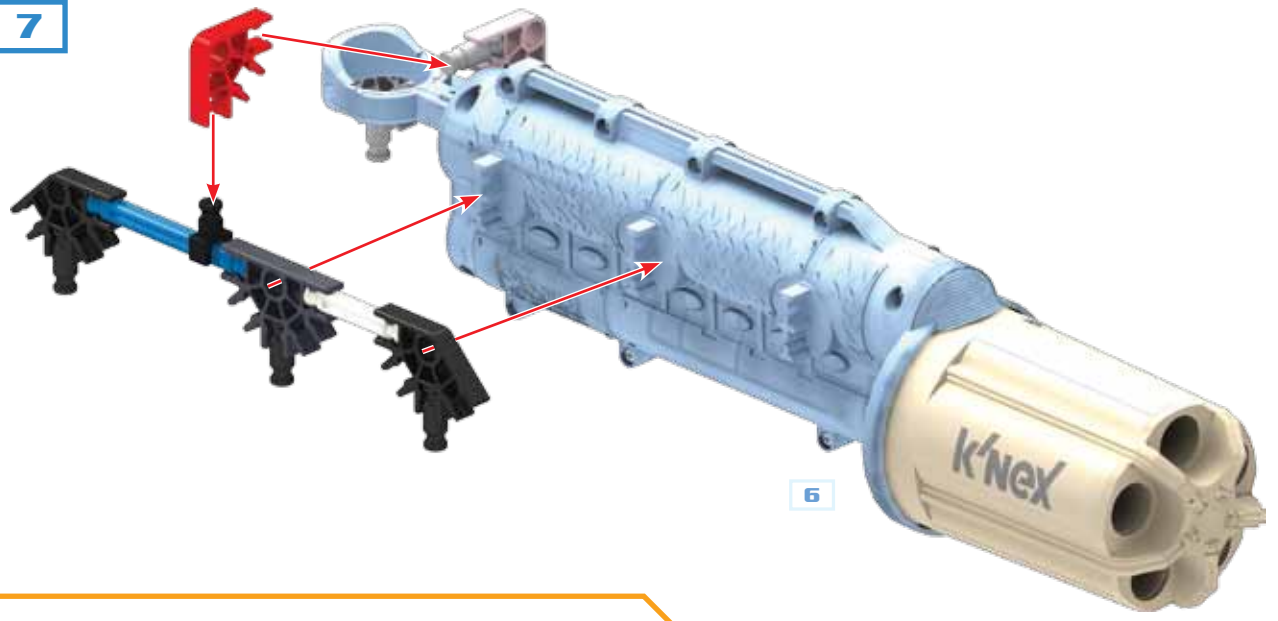

47011 K25-X Rotoshot Blaster Alt 3

- 1
- 1
- 1
- 2
- 2
- 2
- 1
- 1
- 1
- 1

3

3

1 - 4

4

1 - 2

3

6

7

6 - 7

1 - 8

- 2 [Blue Technic Pin]
- 4 [White Technic Pin]
- 2 [Black Technic Pin]
- 6 [Blue O-Ring]
- 4 [Blue Technic Gear]
- 2 [Red Technic Gear]
- 2 [Black Technic Gear]
- 1 [Black Technic Gear]

9

9

- 2 [White Technic Pin]
- 1 [Blue Technic Pin]
- 2 [White Technic Pin]
- 4 [Black Technic Pin]
- 3 [Blue Technic Gear]