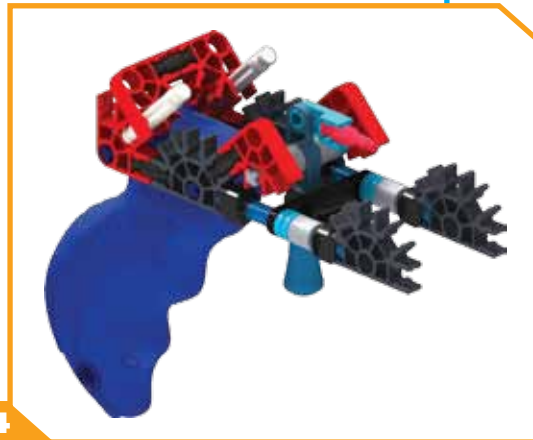

47011 K25-X Rotoshot Blaster Alt 3

- 1
- 1
- 1
- 2
- 2
- 2
- 1
- 1
- 1
- 1

3

3

1 - 4

4

1 - 2

3

6

7

6 - 7

1 - 8

- 2 [Blue Technic Pin]
- 4 [White Technic Pin]
- 2 [Black Technic Pin]
- 6 [Blue O-Ring]
- 4 [Blue Technic Gear]
- 2 [Red Technic Gear]
- 2 [Black Technic Gear]
- 1 [Black Technic Gear]

9

9

- 2 [White Technic Pin]
- 1 [Blue Technic Pin]
- 2 [White Technic Pin]
- 4 [Black Technic Pin]
- 3 [Blue Technic Gear]