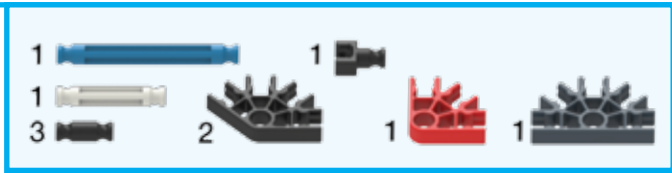

47011 K25-X Rotoshot Blaster Alt 3

- 1
- 1
- 1
- 2
- 2
- 2
- 1
- 1
- 1
- 1

3

3

1 - 4

4

1 - 2

3

6

7

6 - 7

1 - 8

- 2 [Blue Technic Pin]
- 4 [White Technic Pin]
- 2 [Black Technic Pin]
- 6 [Blue O-Ring]
- 4 [Blue Technic Gear]
- 2 [Red Technic Gear]
- 2 [Black Technic Gear]
- 1 [Black Technic Gear]

9

9

- 2 [White Technic Pin]
- 1 [Blue Technic Pin]
- 2 [White Technic Pin]
- 4 [Black Technic Pin]
- 3 [Blue Technic Gear]