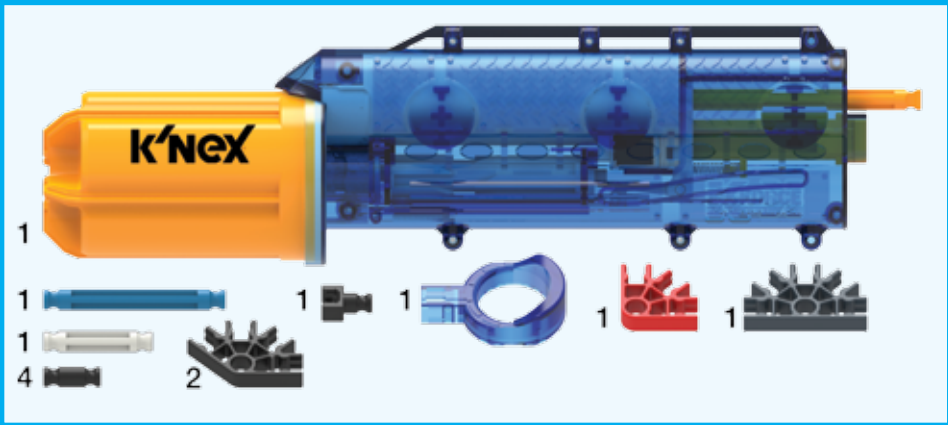

47011 K25-X Rotoshot Blaster Alt 3

- 1
- 1
- 1
- 2
- 2
- 2
- 1
- 1
- 1
- 1

3

3

1 - 4

4

1 - 2

3

6

7

6 - 7

1 - 8

- 2 [Blue Technic Pin]
- 4 [White Technic Pin]
- 2 [Black Technic Pin]
- 6 [Blue O-Ring]
- 4 [Blue Technic Gear]
- 2 [Red Technic Gear]
- 2 [Black Technic Gear]
- 1 [Black Technic Gear]

9

9

- 2 [White Technic Pin]
- 1 [Blue Technic Pin]
- 2 [White Technic Pin]
- 4 [Black Technic Pin]
- 3 [Blue Technic Gear]