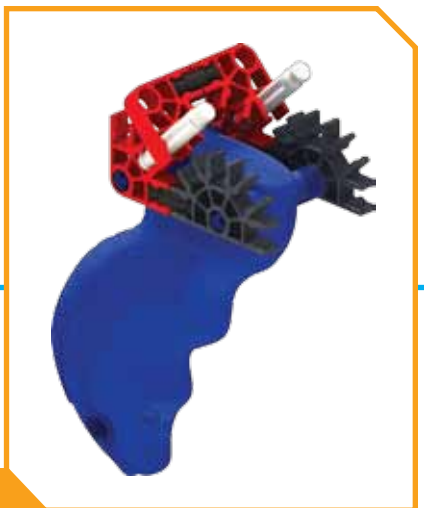

47011 K25-X Rotoshot Blaster Alt 3

- 1
- 1
- 1
- 2
- 2
- 2
- 1
- 1
- 1
- 1

3

3

1 - 4

4

1 - 2

3

6

7

6 - 7

1 - 8

- 2 [Blue Technic Pin]
- 4 [White Technic Pin]
- 2 [Black Technic Pin]
- 6 [Blue O-Ring]
- 4 [Blue Technic Gear]
- 2 [Red Technic Gear]
- 2 [Black Technic Gear]
- 1 [Black Technic Gear]

9

9

- 2 [White Technic Pin]
- 1 [Blue Technic Pin]
- 2 [White Technic Pin]
- 4 [Black Technic Pin]
- 3 [Blue Technic Gear]