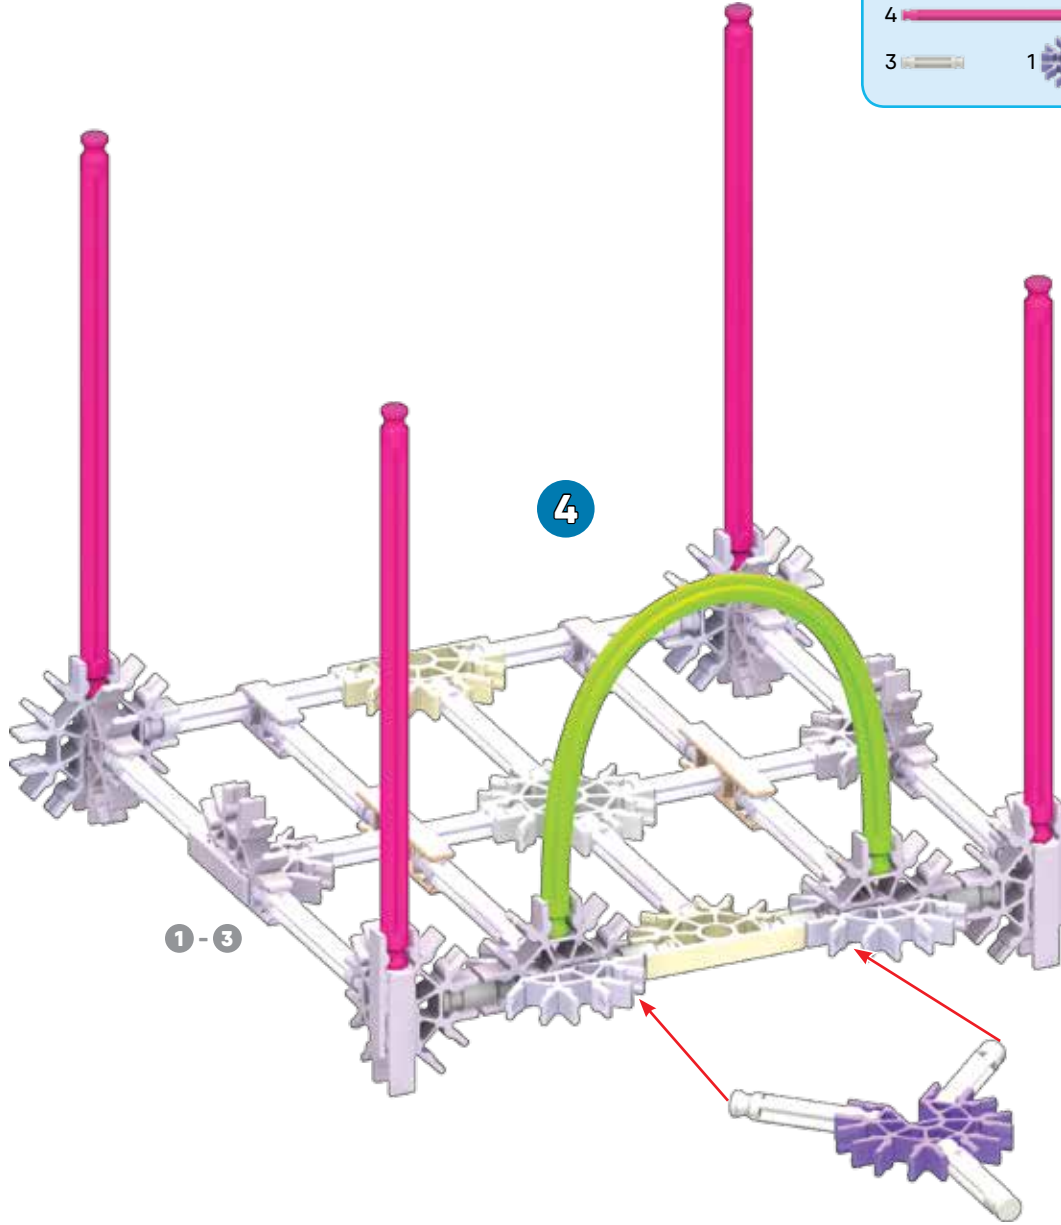

BIRD CAGE

- 3 — Pink beam
- 4 — Yellow beam
- 2 — Orange Technic brick
- 2 — Pink Technic connector
- 5 — Purple gear
- 1 — Grey gear

BIRD CAGE

1-6

BIRD HOUSE

2

1

4		2	
6			
2			
12		4	

1-2

- 8
- 2
- 1

1	
4	
3	
1	

- | | |
|----|----|
| 12 | 16 |
| 8 | |
| 6 | |
| 8 | 2 |
-

- | | |
|---|--|
| 2 | |
| 1 | |

- 4 
- 8  8 
- 4  8 

1 - 8

1 - 9