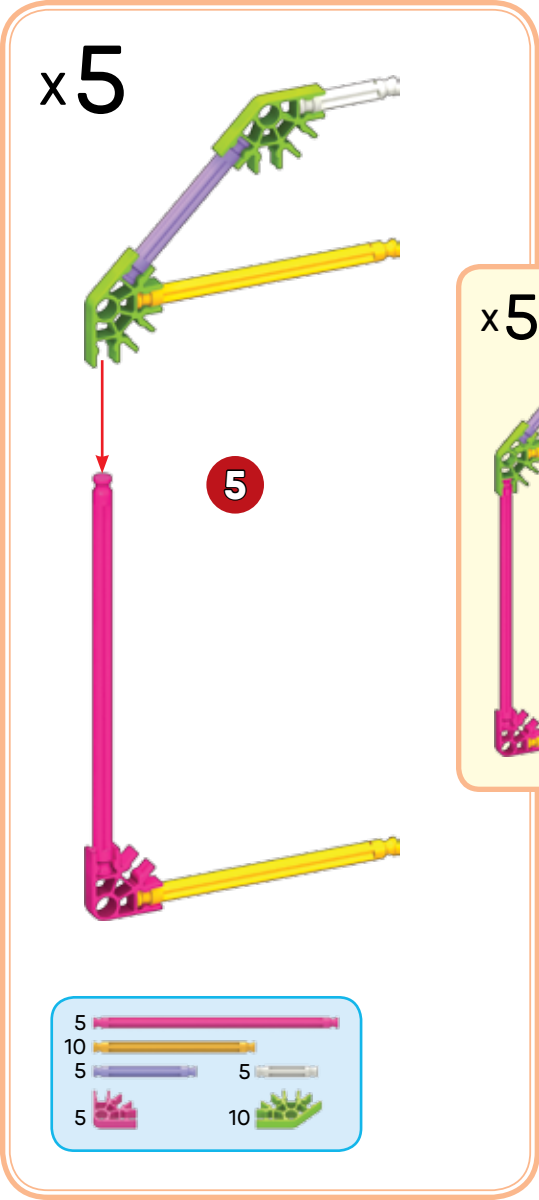

1-2

rotate model

1-2

3

- 4
- 2
- 2

1-3

4

- 2
- 1
- 3
- 2

1-4

- 3
- 2
- 2

5

1-5

1-6

1-5

- 2 2
- 1
- 3

6

BIRD CAGE

- 3 — Pink beam
- 4 — Yellow beam
- 2 — Orange Technic brick
- 2 — Pink Technic connector
- 5 — Purple gear
- 1 — Grey gear

BIRD CAGE

1-6

BIRD HOUSE

2

1

4		2	
6			
2			
12		4	

1-2

- 8
- 2
- 1

1	
4	
3	
1	

- | | |
|----|----|
| 12 | 16 |
| 8 | |
| 6 | |
| 8 | 2 |
-

- | | |
|---|--|
| 2 | |
| 1 | |

- 4 
- 8  8 
- 4  8 

1 - 8

1 - 9