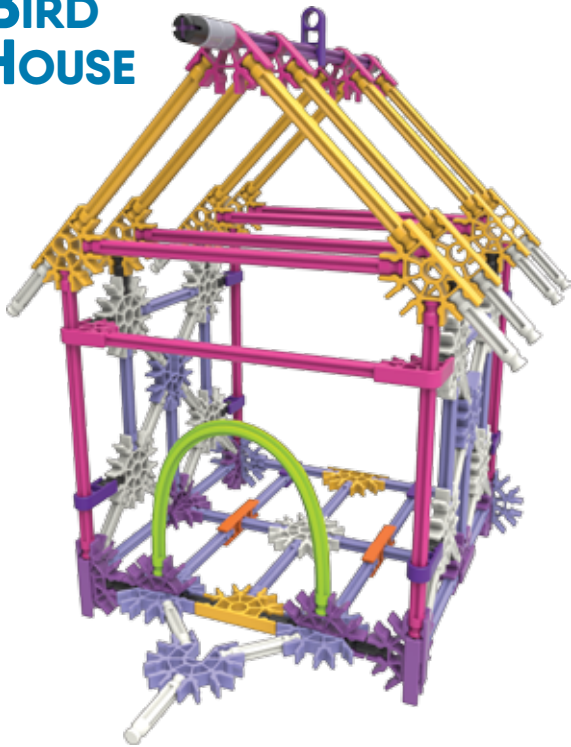

BIRD CAGE

- 3 — Pink beam
- 4 — Yellow beam
- 2 — Orange Technic brick
- 2 — Pink Technic connector
- 5 — Purple gear
- 1 — Grey gear

BIRD CAGE

1-6

BIRD HOUSE

2

1

4		2	
6			
2			
12		4	

1-2

- 8
- 2
- 1

1	
4	
3	
1	

- | | |
|----|----|
| 12 | 16 |
| 8 | |
| 6 | |
| 8 | 2 |
-

- | | |
|---|--|
| 2 | |
| 1 | |

- 4 
- 8  8 
- 4  8 

1 - 8

1 - 9