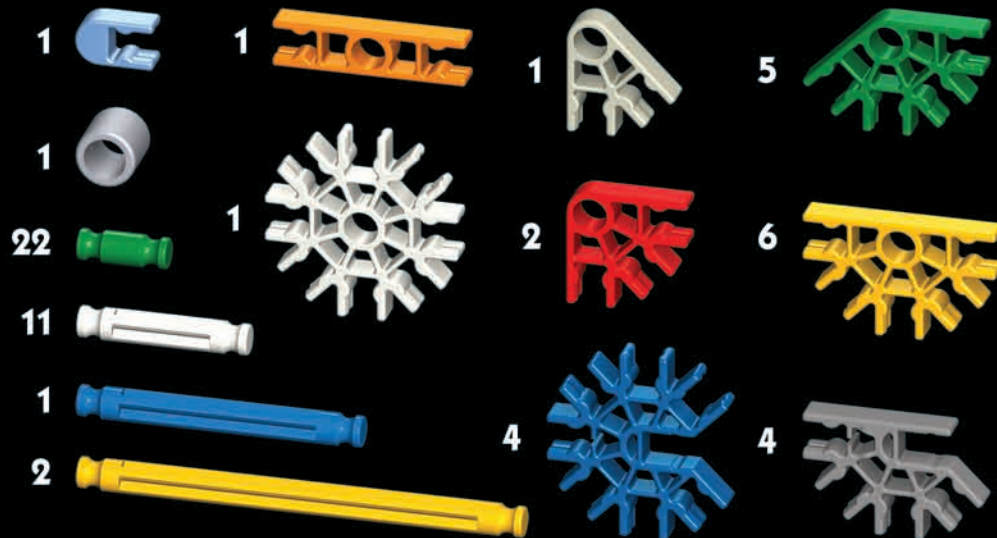

K'NEX

* Sold separately
Vendus séparément
Se venden por separado
Separat erhältlich
Venduti separatamente
Vendidos separadamente
Afzonderlijk verkocht

Parts List

Before you start building, be sure to compare the parts in your set with the parts list here. If anything is missing, call or write to us. We are here to help you!

HELICOPTER BUILDING SET
HÉLIOPTÈRE JEU DE CONSTRUCTION

+

TRUCK BUILDING SET
CAMION JEU DE CONSTRUCTION

+

PLANE BUILDING SET
AVION JEU DE CONSTRUCTION

=

SPACE SHUTTLE COMBO BUILD
CONSTRUCTION COMBINÉE DE NAVETTE SPATIALE

* Sold separately
Vendus séparément
Se venden por separado
Separat erhältlich
Venduti separatamente
Vendidos separadamente
Afzonderlijk verkocht

Visit www.knex.com/instructions and enter code 17559 to find instructions for this combo build model.
Visitez www.knex.com/instructions et entrez le code 17559 pour obtenir des instructions pour ce construction combinée modèle.