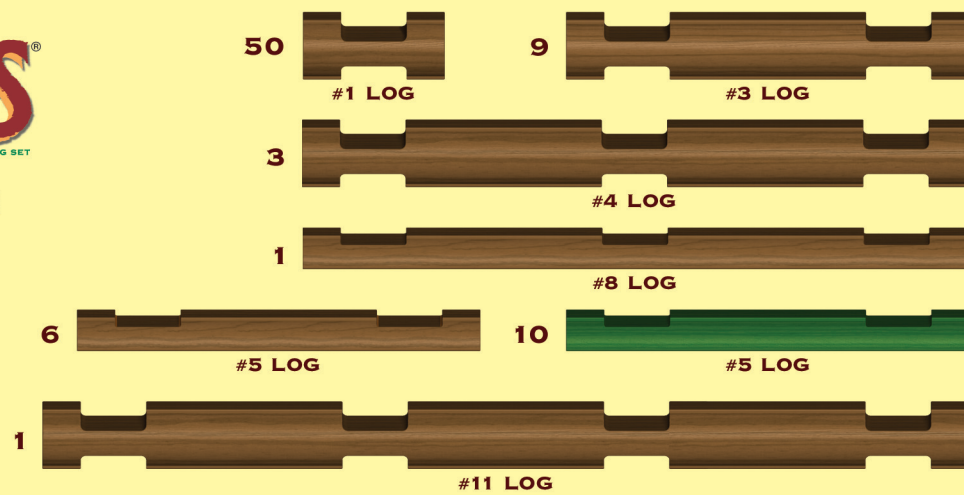

THE ORIGINAL
LINCOLN LOGS
CLASSIC EDITION BUILDING SET

3+

THE ORIGINAL
LINCOLN LOGS
BUILDING SET

WWW.LINCOLNLOGSTOYS.COM

1-800-KID-KNEX
(usa/canada)
(états-unis/canada)

INCLUDES: 70 WOOD LOGS, 10 GREEN WOOD LOGS, 2 GREEN WOOD ROOF SLATS, 2 RED WOOD ROOF EYES, 1 RED WOOD CHIMNEY, 1 METAL FRONTIERSMAN.

INCLUYE: 70 TRONCOS DE MADERA, 10 TRONCOS VERDES DE MADERA, 2 LISTONES VERDES DE MADERA, 2 ALEROS ROJOS DE MADERA, 1 CHIMENEA ROJA, 1 FRONTIERIZO.

COMPREND : 70 RONDINS EN BOIS, 10 RONDINS VERTS EN BOIS, 2 LATTES VERTES DE TOIT EN BOIS, 2 AVANT-TOITS ROJOS EN BOIS, 1 CHEMINÉE ROUGE, 1 PIONNIER.

YOU CAN CREATE THESE OTHER BUILDINGS
OR DESIGN YOUR OWN!

¡PUEDES CREAR ESTOS OTROS EDIFICIOS
O DISEÑAR LOS TUYOS!

TU PEUX ÉGALEMENT CRÉER D'AUTRES
MODÈLES, OU BIEN CONSTRUIS DES
CRÉATIONS ISSUES DE TON IMAGINATION !