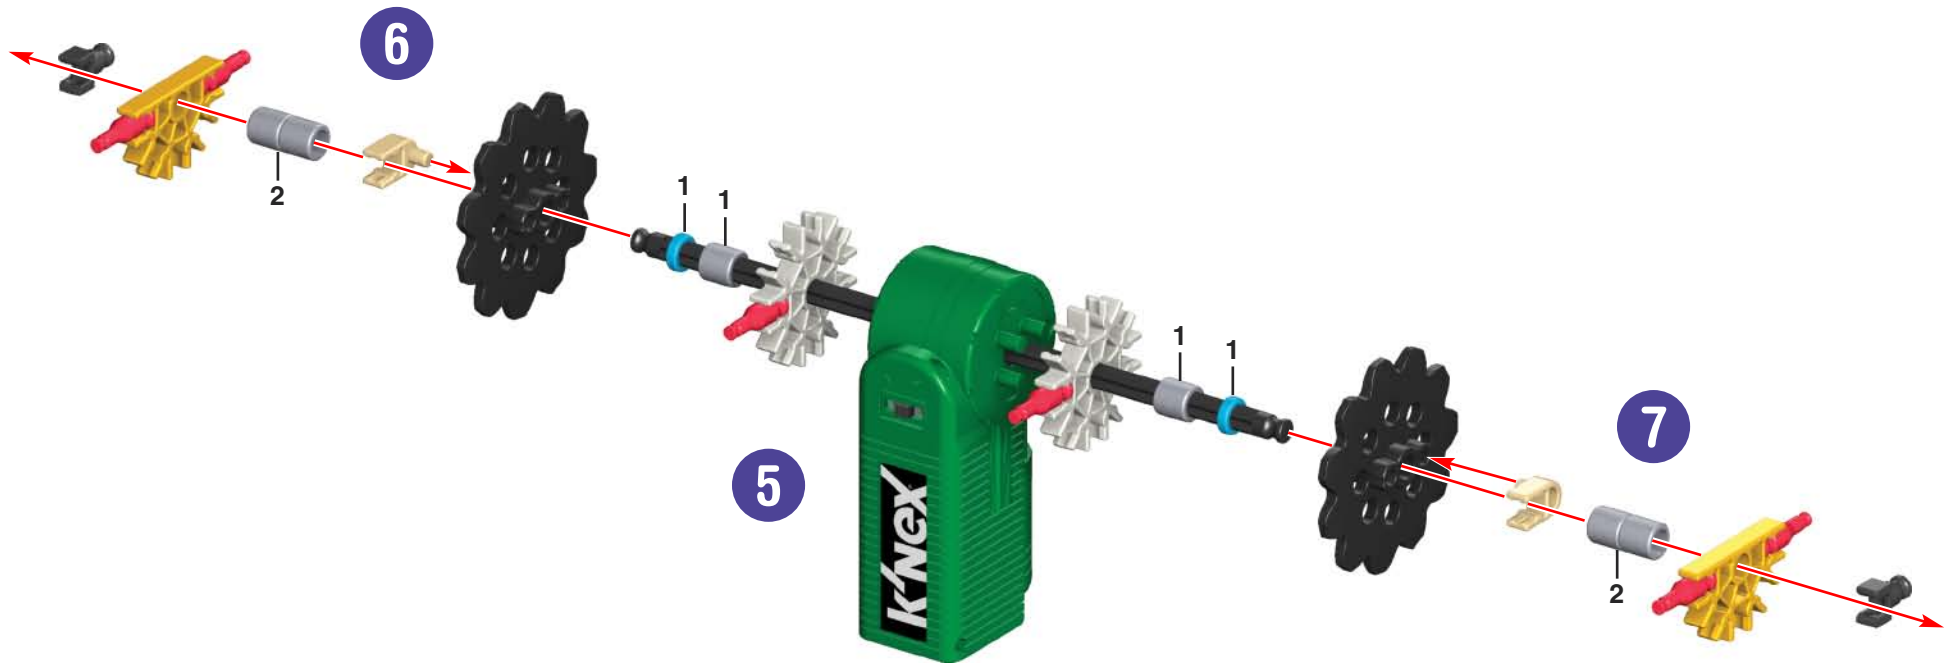

# DOUBLEDROP COASTER™

Did you install 2 AA (or LR6) batteries in the motor?

10

1 - 9

1 - 10

11

1 - 10

x2

1 - 11

12

1 - 12

x4

13

1 - 12

1 - 13

x6

## IMPORTANT:

Attach all the chain links in the same direction.

52

53

x2

x22