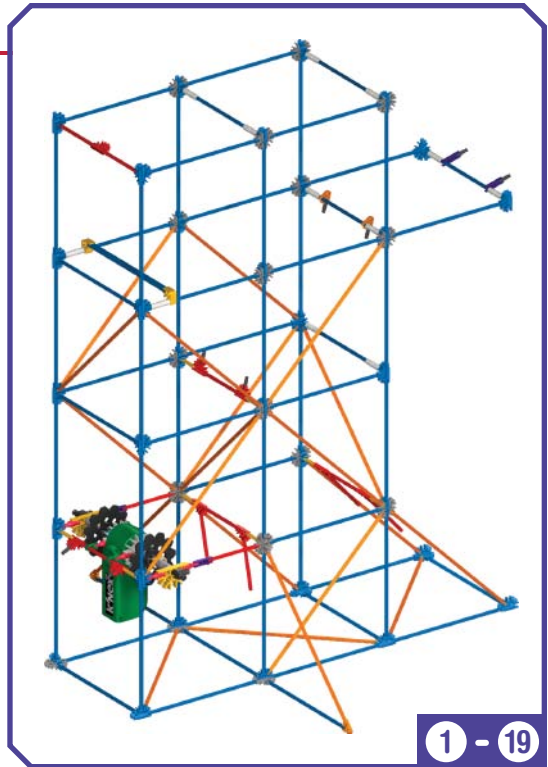

# DOUBLEDROP COASTER™

Did you install 2 AA (or LR6) batteries in the motor?

10

1 - 9

1 - 10

11

1 - 10

x2

1 - 11

12

1 - 12

x4

13

1 - 12

1 - 13

x6

22

1 - 21

1 - 22

x1

x4

27

1 - 26

1 - 27

## IMPORTANT:

Attach all the chain links in the same direction.

52

53

x2

x22