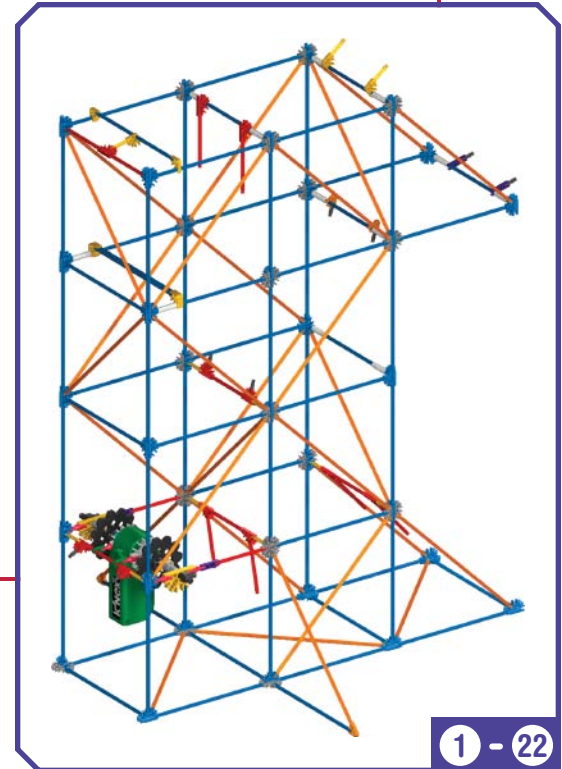

# DOUBLEDROP COASTER™

Did you install 2 AA (or LR6) batteries in the motor?

10

1 - 9

1 - 10

11

1 - 10

x2

1 - 11

12

1 - 12

x4

13

1 - 12

1 - 13

x6

22

1 - 21

1 - 22

x1

x4

27

1 - 26

1 - 27

## IMPORTANT:

Attach all the chain links in the same direction.

52

53

x2

x22