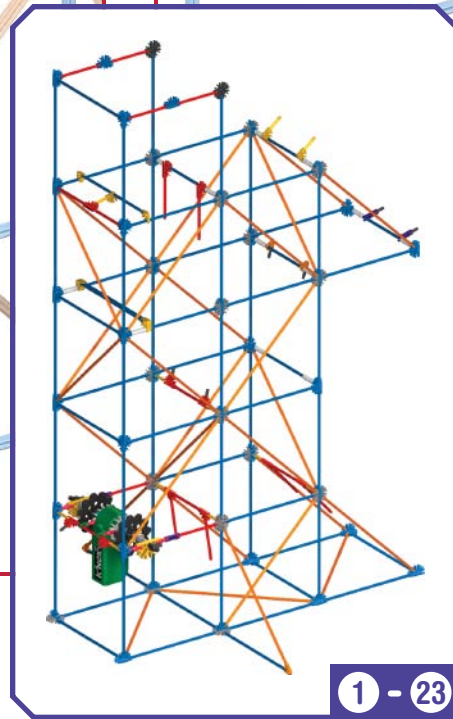

# DOUBLEDROP COASTER™

Did you install 2 AA (or LR6) batteries in the motor?

10

1 - 9

1 - 10

11

1 - 10

x2

1 - 11

12

1 - 12

x4

13

1 - 12

1 - 13

x6

22

1 - 21

1 - 22

x1

x4

27

1 - 26

1 - 27

## IMPORTANT:

Attach all the chain links in the same direction.

52

53

x2

x22