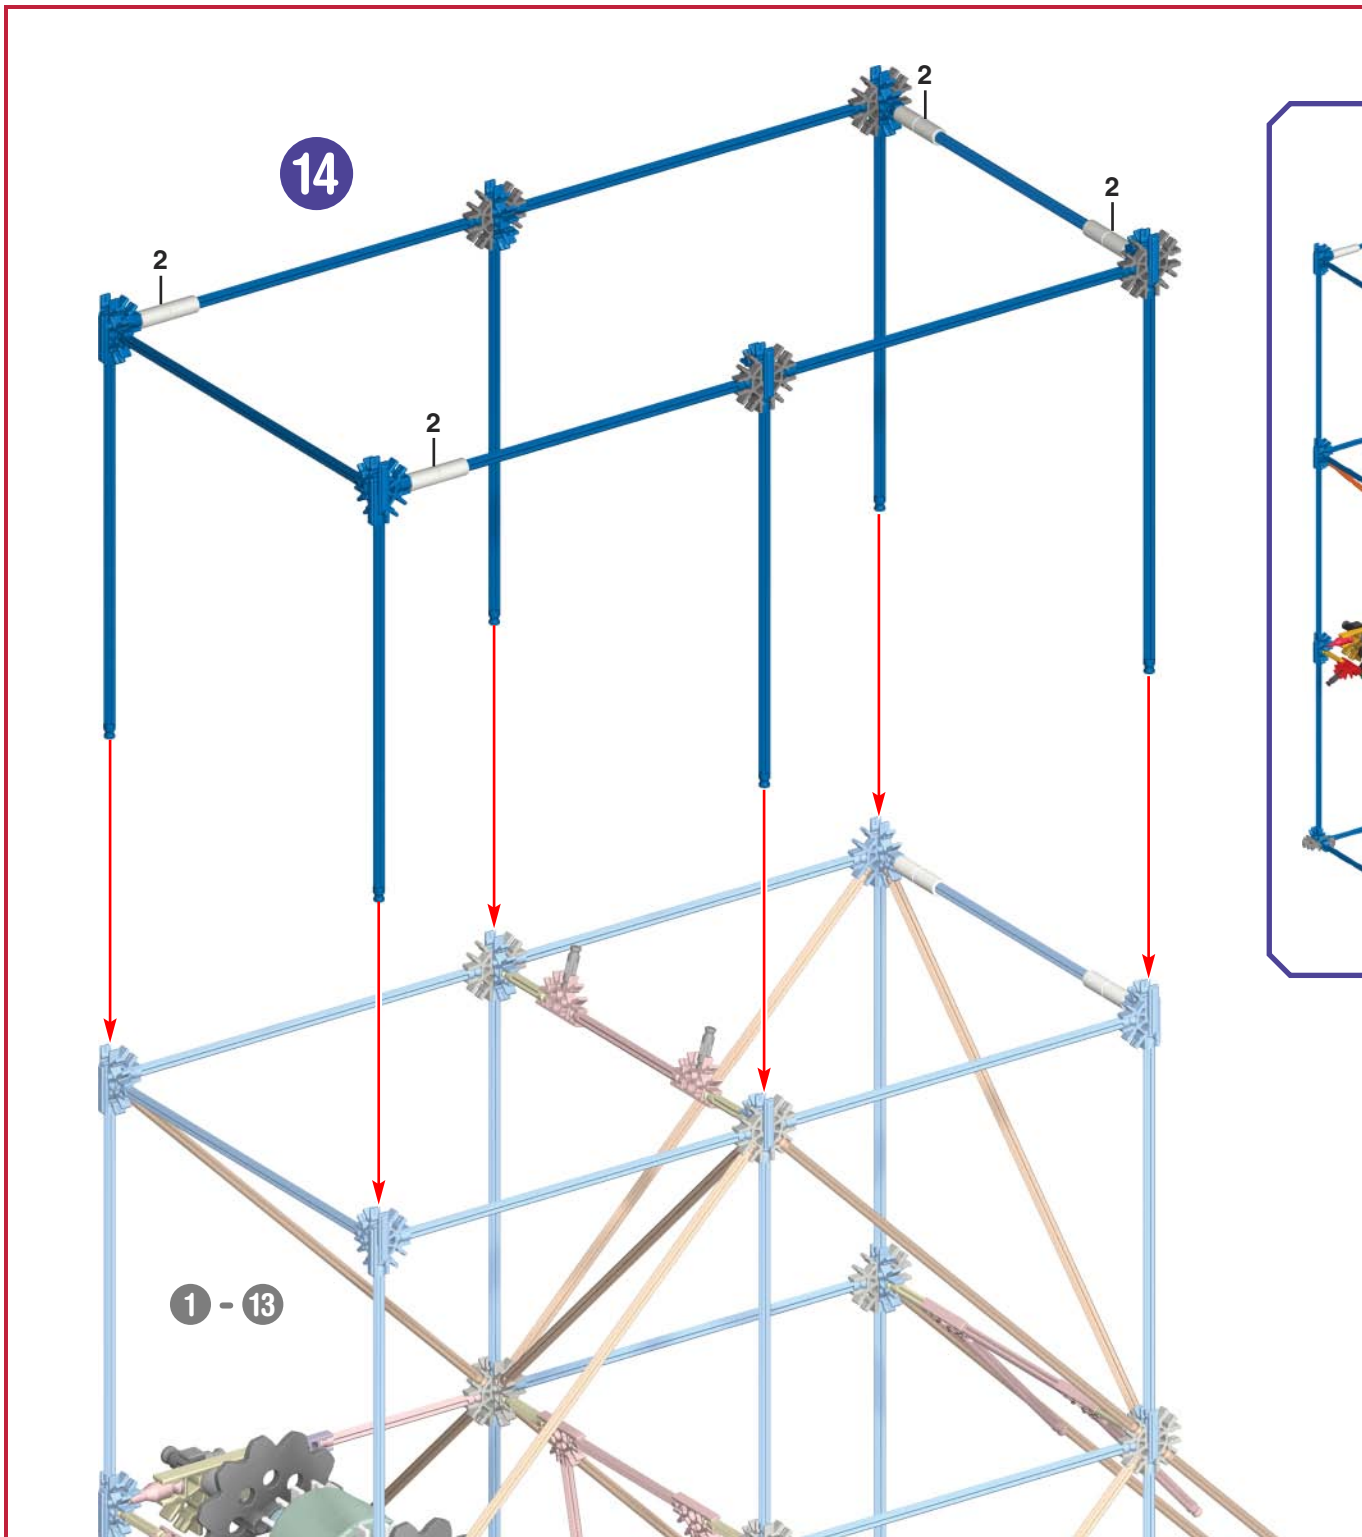

# DOUBLEDROP COASTER™

Did you install 2 AA (or LR6) batteries in the motor?

10

1 - 9

1 - 10

11

1 - 10

x2

1 - 11

12

1 - 12

x4

13

1 - 12

1 - 13

x6

22

1 - 21

1 - 22

x1

x4

27

1 - 26

1 - 27

## IMPORTANT:

Attach all the chain links in the same direction.

52

53

x2

x22