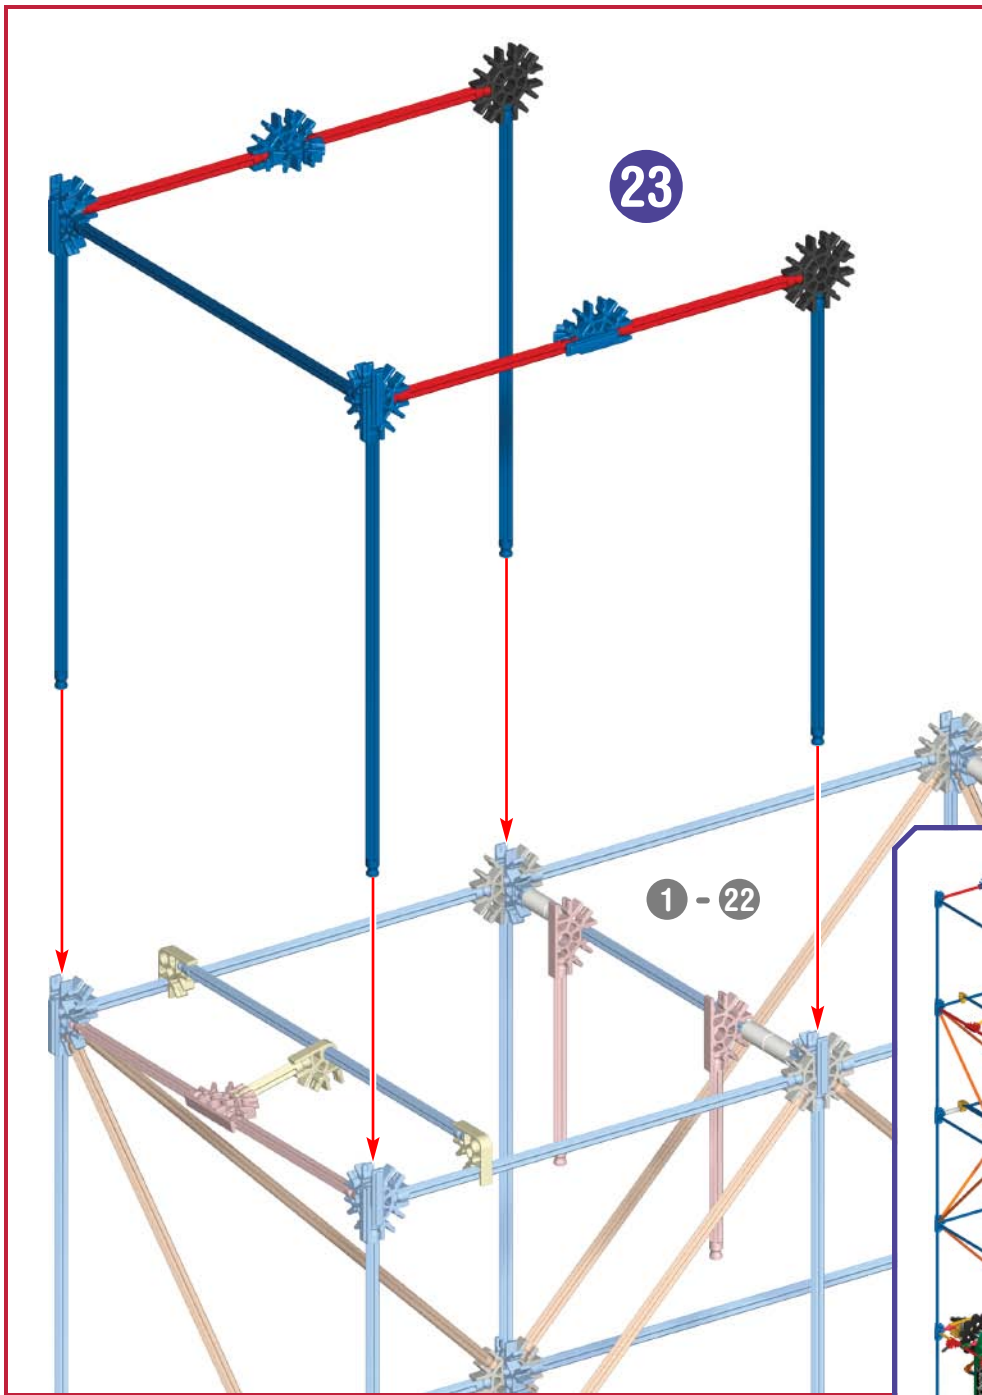

# DOUBLEDROP COASTER™

Did you install 2 AA (or LR6) batteries in the motor?

10

1 - 9

1 - 10

11

1 - 10

x2

1 - 11

12

1 - 12

x4

13

1 - 12

1 - 13

x6

22

1 - 21

1 - 22

x1

x4

27

1 - 26

1 - 27

## IMPORTANT:

Attach all the chain links in the same direction.

52

53

x2

x22