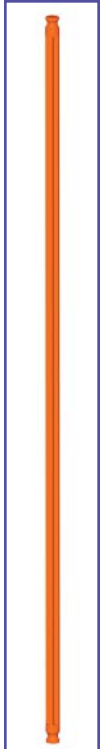

# DOUBLEDROP COASTER™

Did you install 2 AA (or LR6) batteries in the motor?

10

1 - 9

1 - 10

11

1 - 10

x2

1 - 11

12

1 - 12

x4

13

1 - 12

1 - 13

x6

22

1 - 21

1 - 22

x1

x4

27

1 - 26

1 - 27