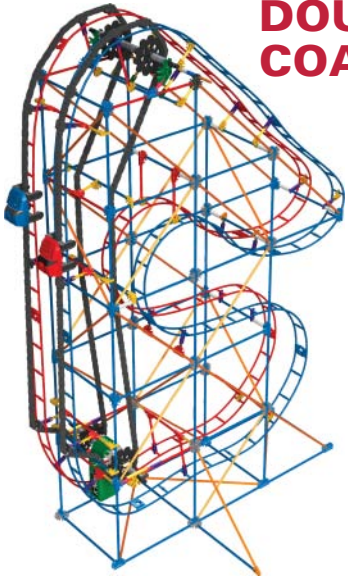

# DOUBLEDROP COASTER™

Did you install 2 AA (or LR6) batteries in the motor?

10

1 - 9

1 - 10

11

1 - 10

x2

1 - 11

12

1 - 12

x4

13

1 - 12

1 - 13

x6

22

1 - 21

1 - 22

x1

x4

27

1 - 26

1 - 27

## IMPORTANT:

Attach all the chain links in the same direction.

52

53

x2

x22