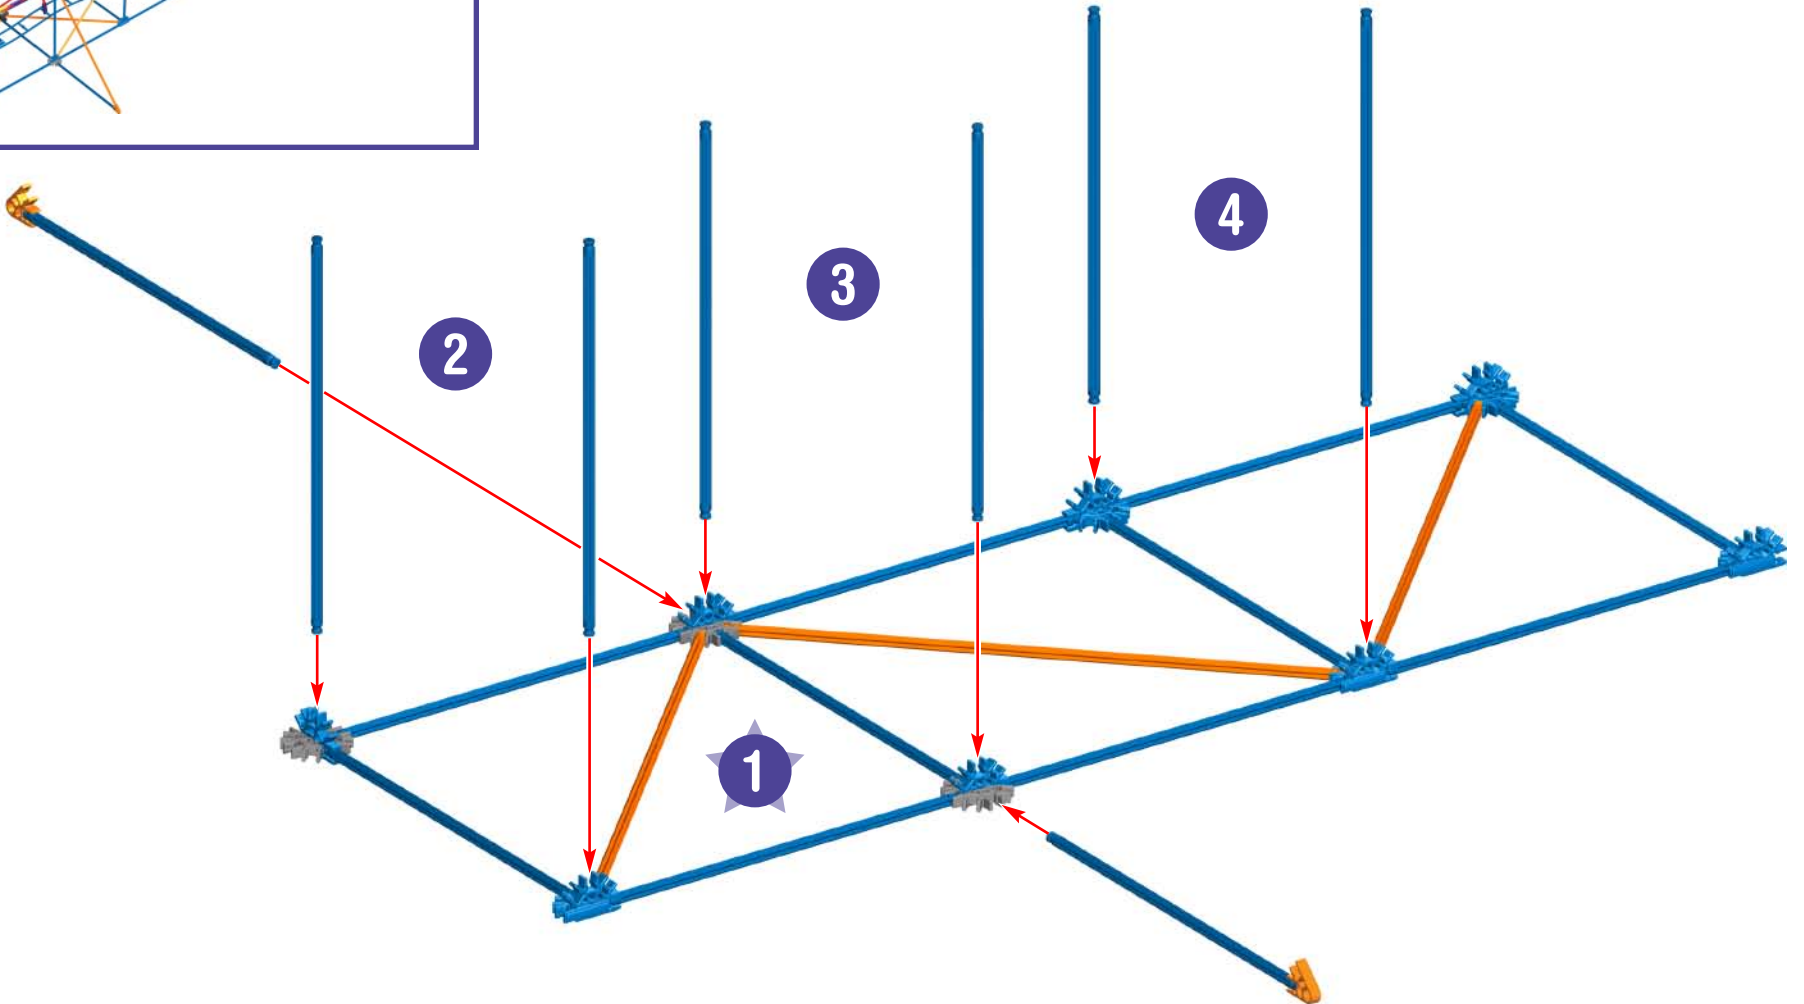

# DOUBLEDROP COASTER™

Did you install 2 AA (or LR6) batteries in the motor?

10

1 - 9

1 - 10

11

1 - 10

x2

## IMPORTANT:

Attach all the chain links in the same direction.

52

53

x2

x22