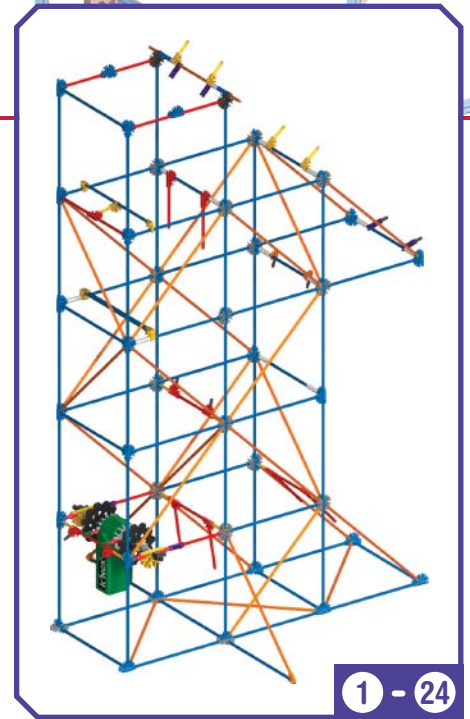

# DOUBLEDROP COASTER™

Did you install 2 AA (or LR6) batteries in the motor?

10

1 - 9

1 - 10

11

1 - 10

x2

1 - 11

12

1 - 12

x4

13

1 - 12

1 - 13

x6

22

1 - 21

1 - 22

x1

x4

27

1 - 26

1 - 27

## IMPORTANT:

Attach all the chain links in the same direction.

52

53

x2

x22