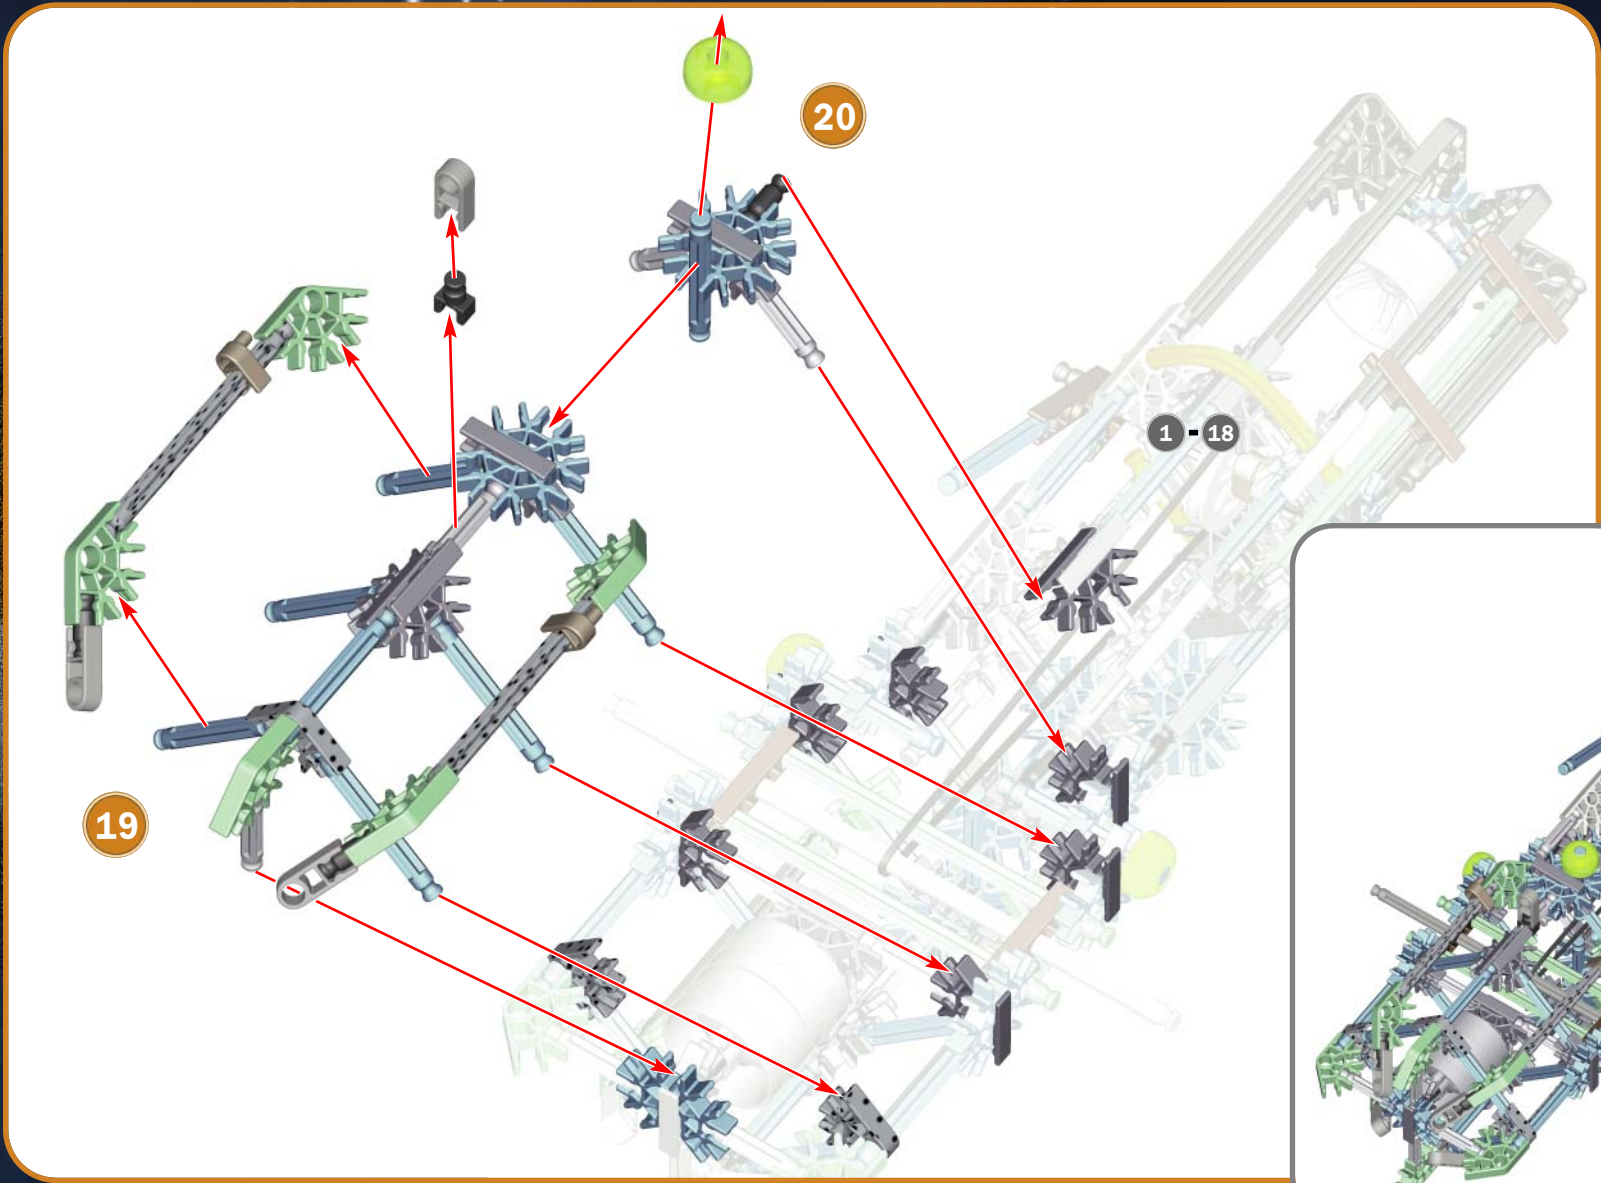

# CAPE CANAVERAL LAUNCH PAD

# ROLLING CRAWLER

10 - 12

# HUBBLE TELESCOPE

21

1 - 20

1 - 22

22