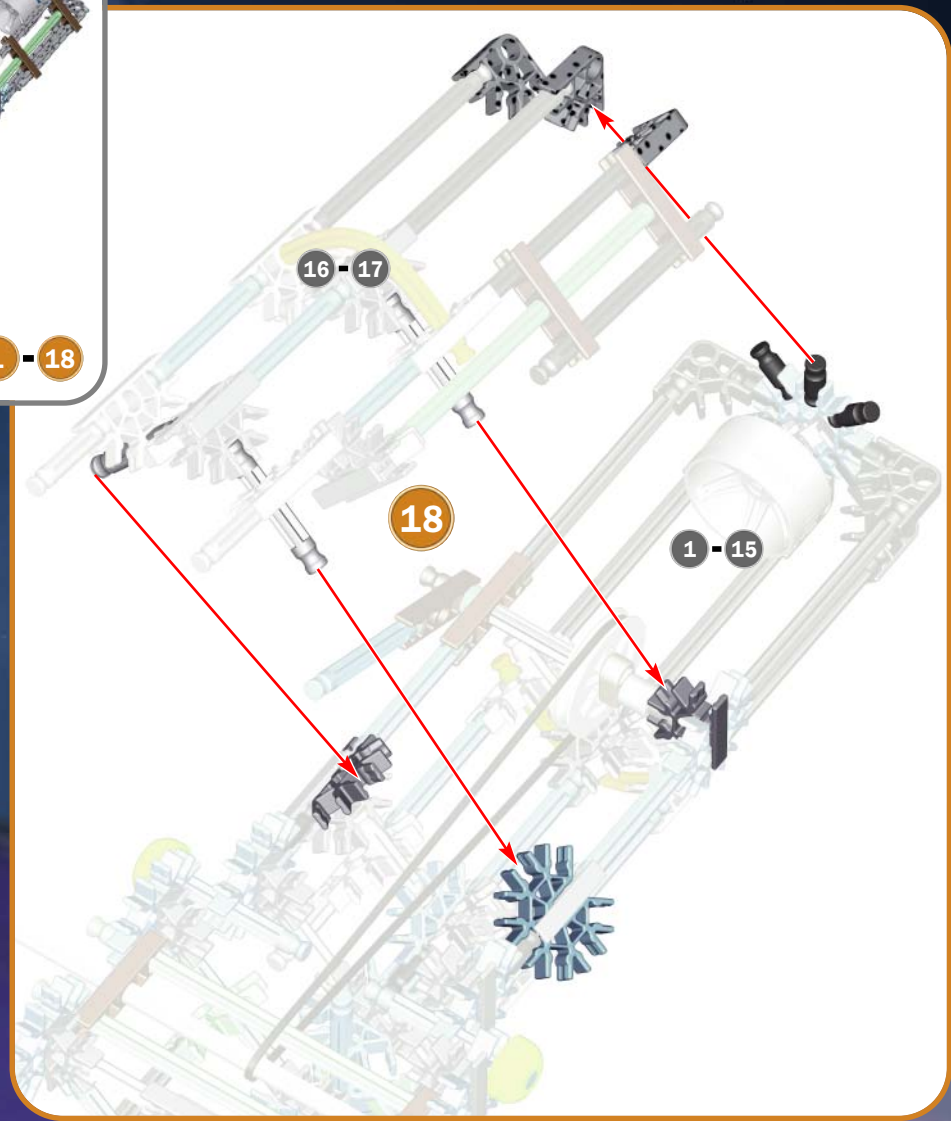

# CAPE CANAVERAL LAUNCH PAD

# SHUTTLE

1 - 9

9

4 - 8

10

12

11

# ROLLING CRAWLER

10 - 12

# HUBBLE TELESCOPE

21

1 - 20

1 - 22

22