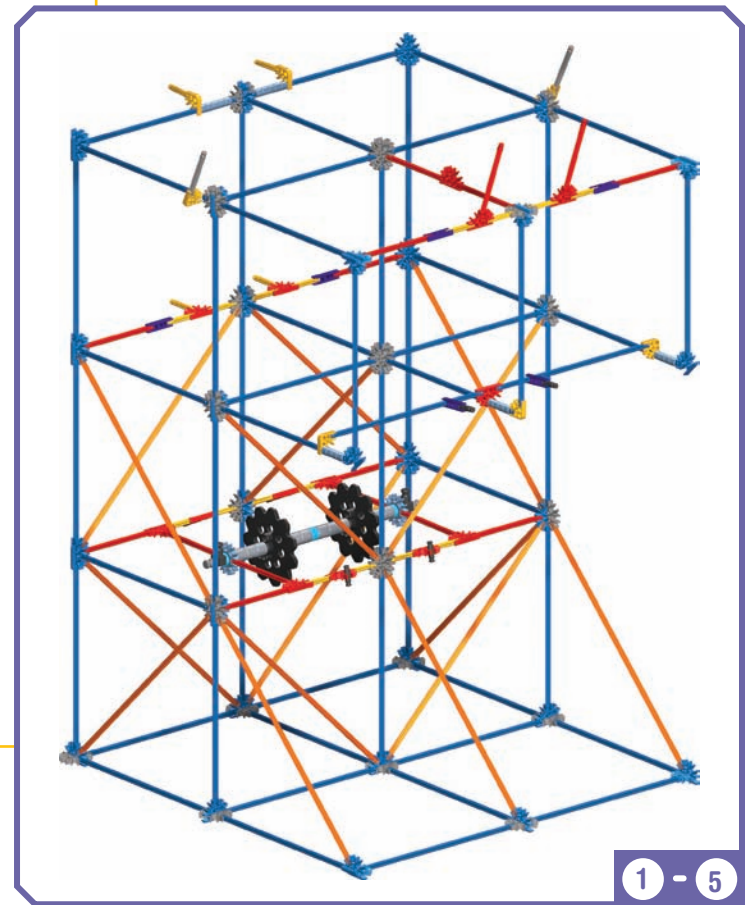

# ***PROTON PLUNGE COASTER™***

Did you install 2 AA (or LR6) batteries in the motor?

11

x8

12

1 - 9

1 - 10

x12

13

1 - 12

1 - 13

**IMPORTANT:** Attach all the chain links in the same direction.

35

x2

x6

x10

36

x24