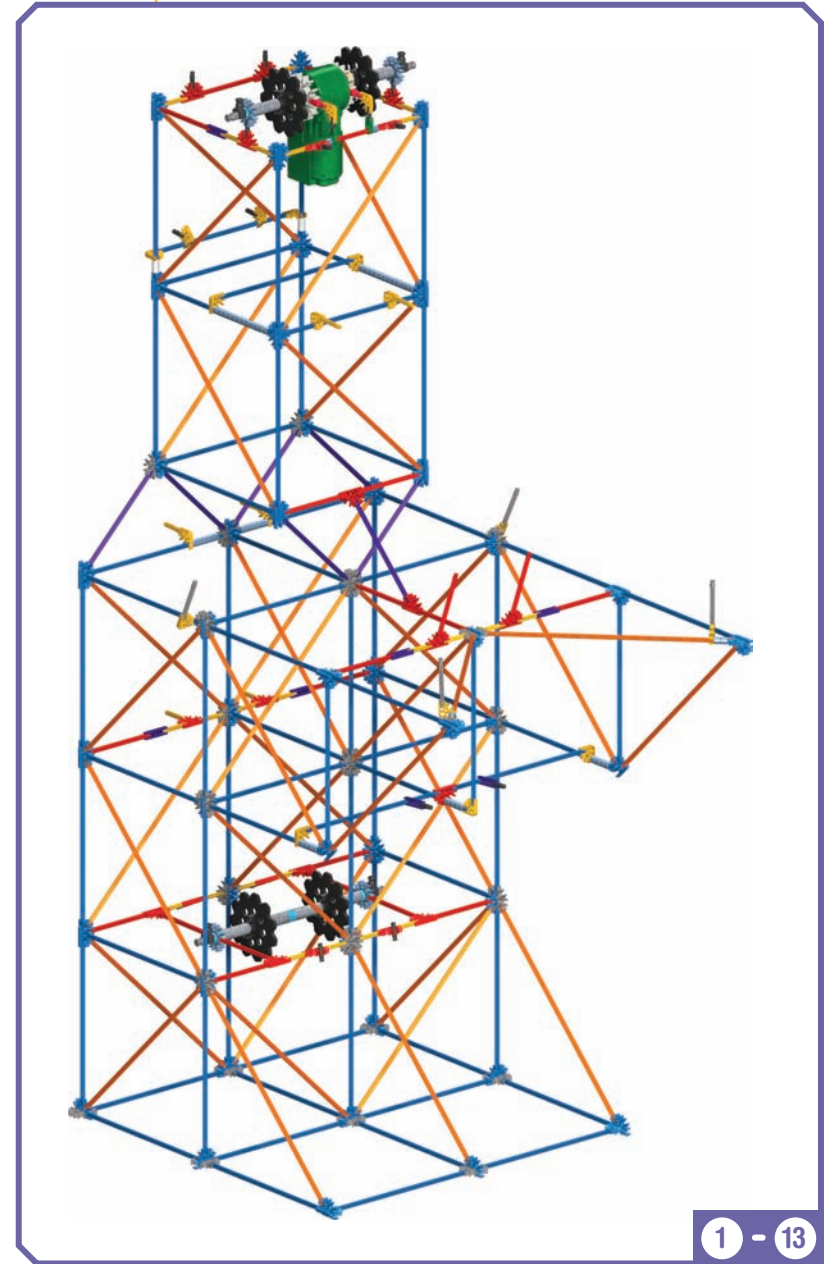

# ***PROTON PLUNGE COASTER™***

Did you install 2 AA (or LR6) batteries in the motor?

11

x8

12

1 - 9

1 - 10

x12

13

1 - 12

1 - 13

**IMPORTANT:** Attach all the chain links in the same direction.

35

x2

x6

x10

36

x24