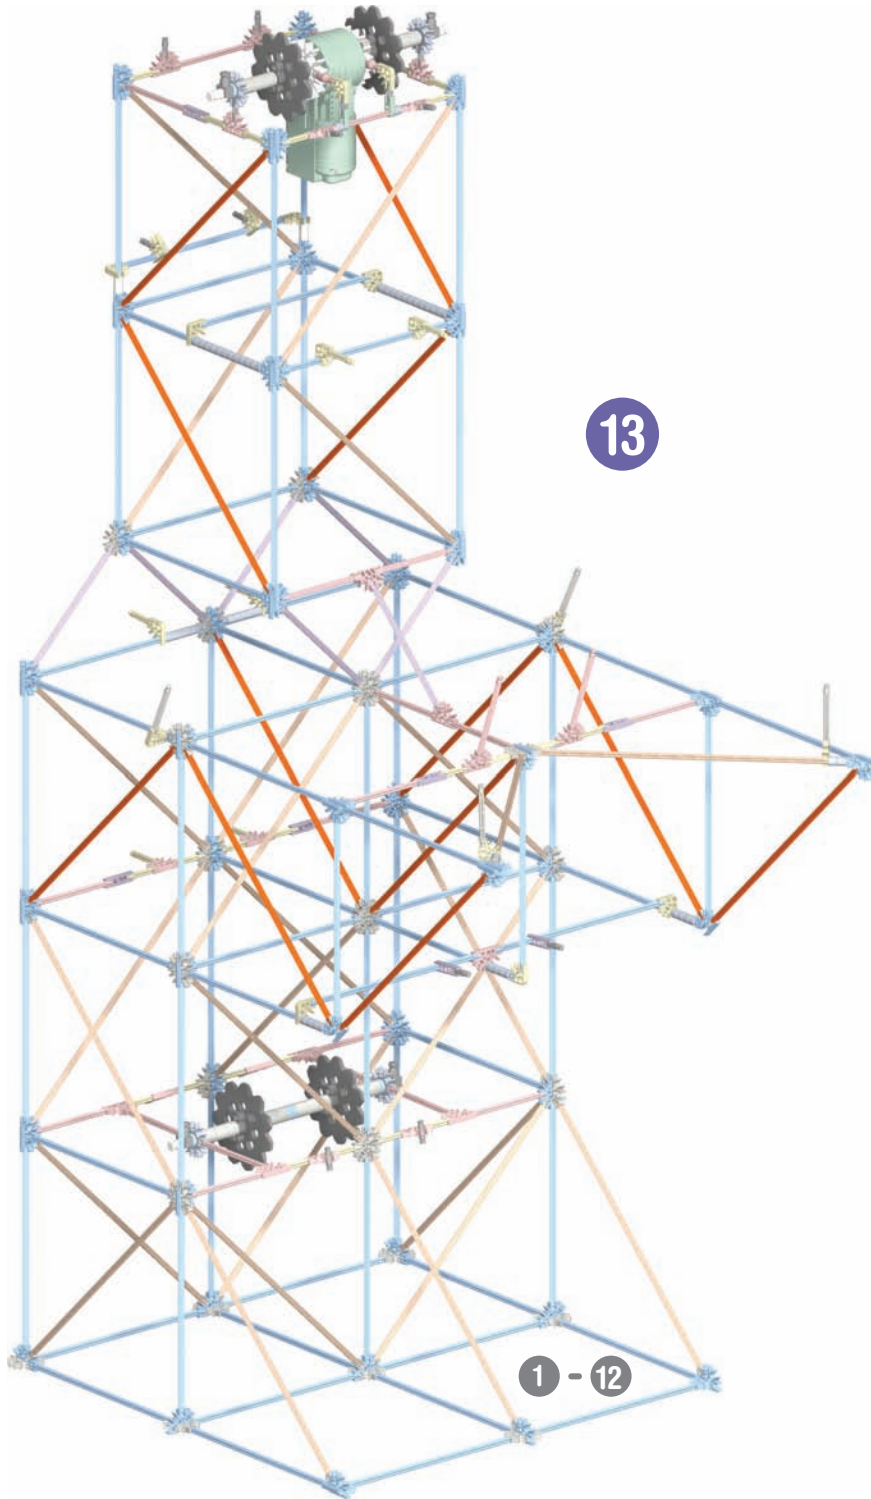

# ***PROTON PLUNGE COASTER™***

Did you install 2 AA (or LR6) batteries in the motor?

11

x8

12

1 - 9

1 - 10

x12

13

1 - 12

1 - 13

**IMPORTANT:** Attach all the chain links in the same direction.

35

x2

x6

x10

36

x24