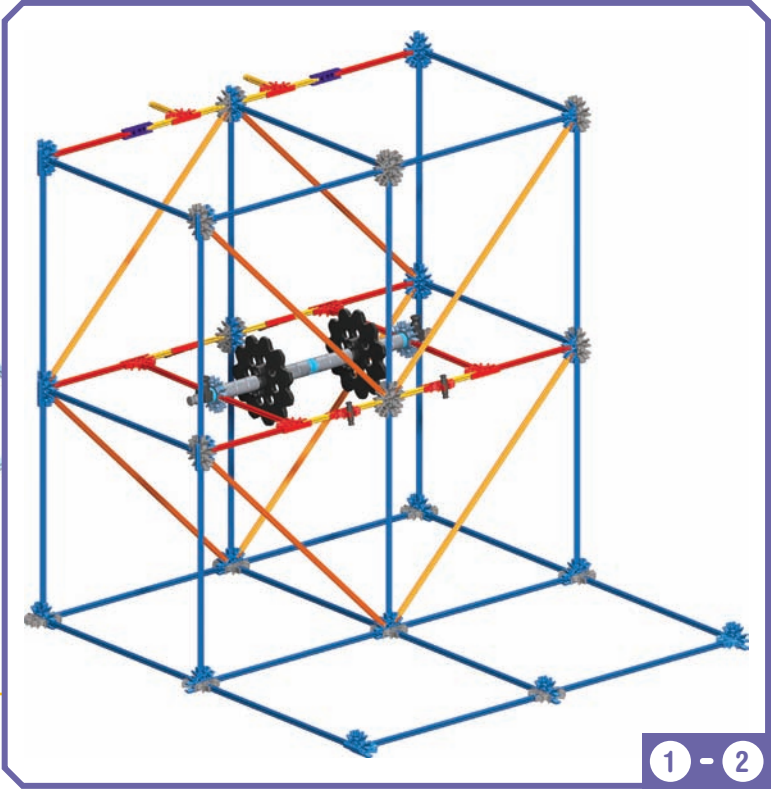

# ***PROTON PLUNGE COASTER™***

Did you install 2 AA (or LR6) batteries in the motor?

11

x8

12

1 - 9

1 - 10

x12

13

1 - 12

1 - 13

**IMPORTANT:** Attach all the chain links in the same direction.

35

x2

x6

x10

36

x24