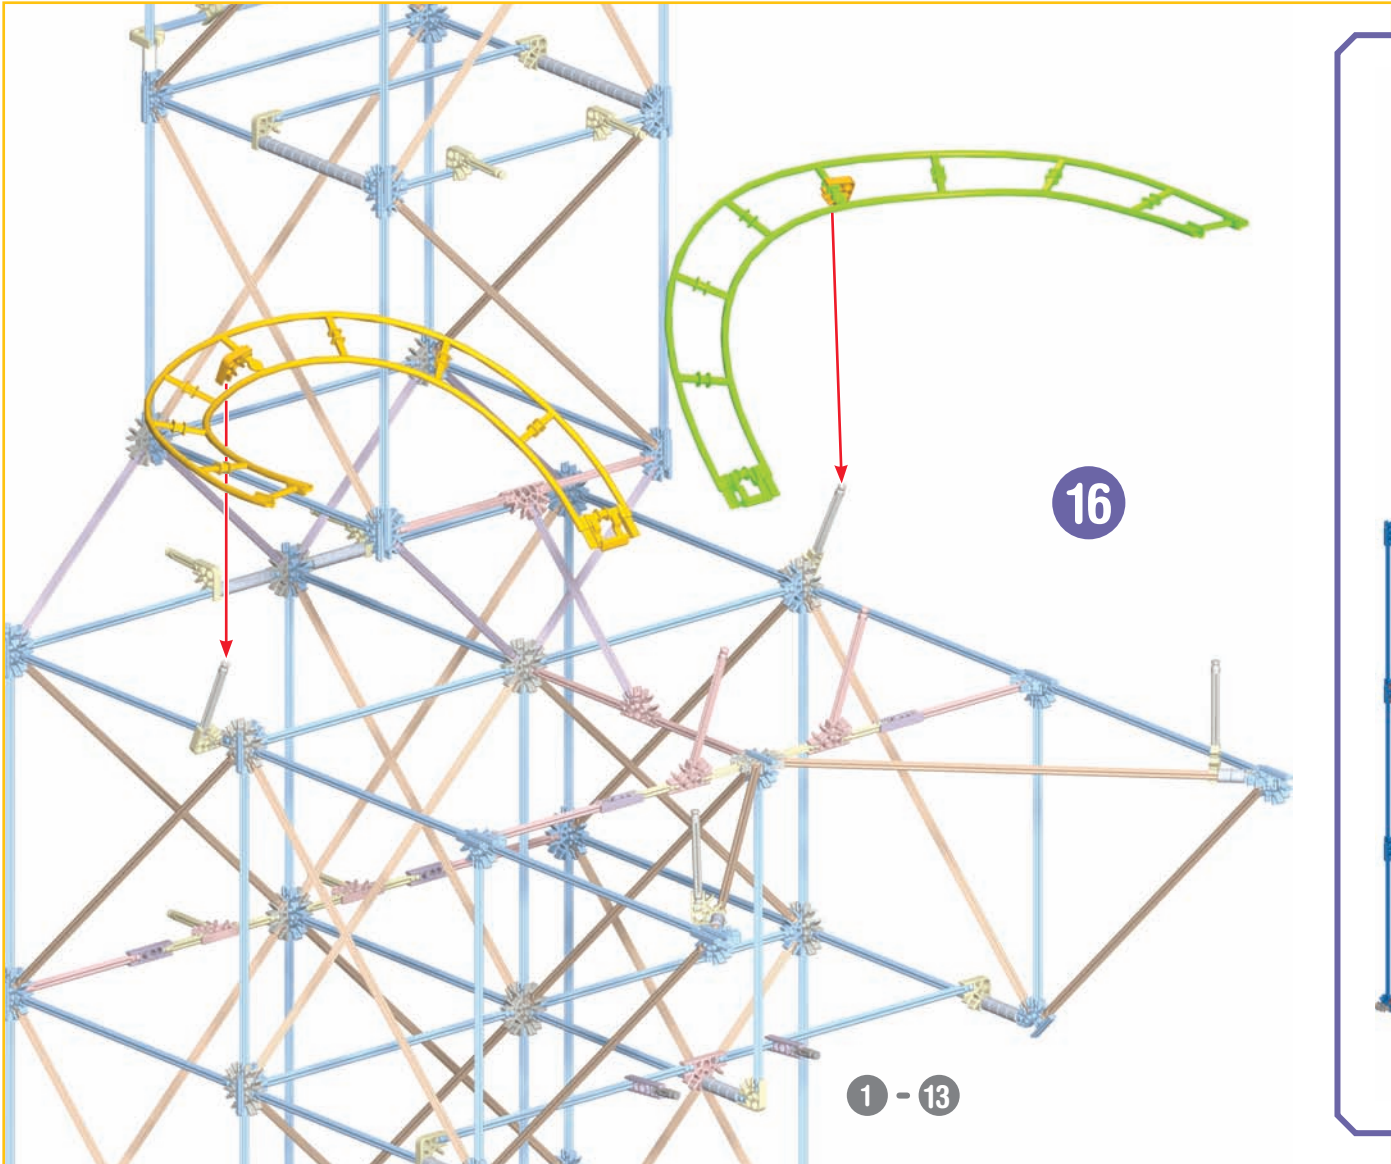

# ***PROTON PLUNGE COASTER™***

Did you install 2 AA (or LR6) batteries in the motor?

11

x8

12

1 - 9

1 - 10

x12

13

1 - 12

1 - 13

**IMPORTANT:** Attach all the chain links in the same direction.

35

x2

x6

x10

36

x24