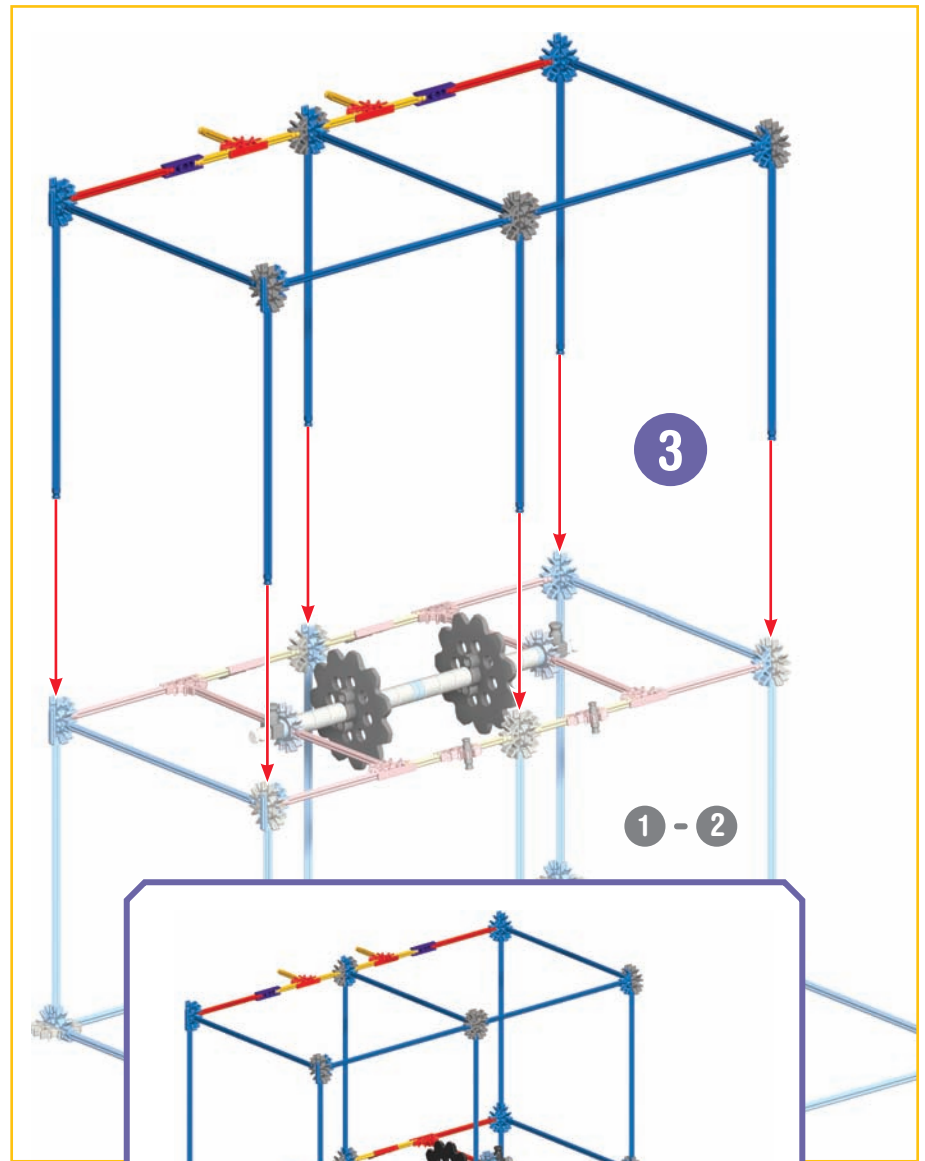

# ***PROTON PLUNGE COASTER™***

Did you install 2 AA (or LR6) batteries in the motor?

11

x8

12

1 - 9

1 - 10

x12

13

1 - 12

1 - 13

**IMPORTANT:** Attach all the chain links in the same direction.

35

x2

x6

x10

36

x24