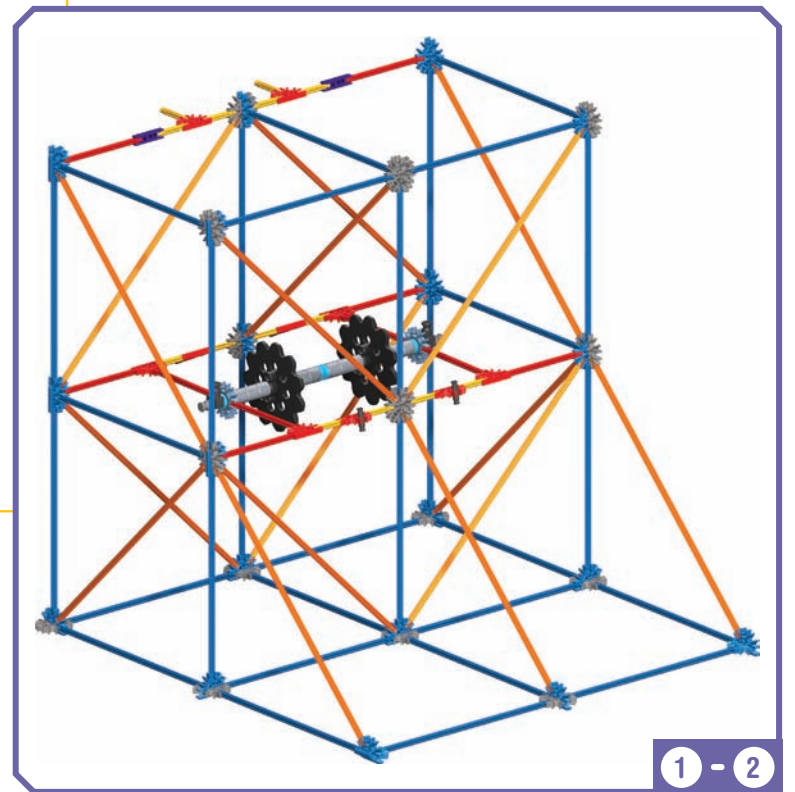

# ***PROTON PLUNGE COASTER™***

Did you install 2 AA (or LR6) batteries in the motor?

11

x8

12

1 - 9

1 - 10

x12

13

1 - 12

1 - 13

**IMPORTANT:** Attach all the chain links in the same direction.

35

x2

x6

x10

36

x24