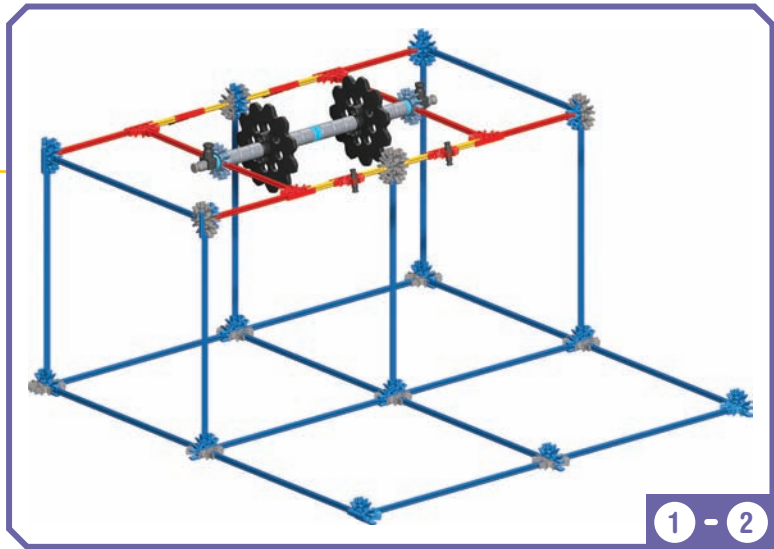

# ***PROTON PLUNGE COASTER™***

Did you install 2 AA (or LR6) batteries in the motor?

11

x8

12

1 - 9

1 - 10

x12

13

1 - 12

1 - 13

**IMPORTANT:** Attach all the chain links in the same direction.

35

x2

x6

x10

36

x24