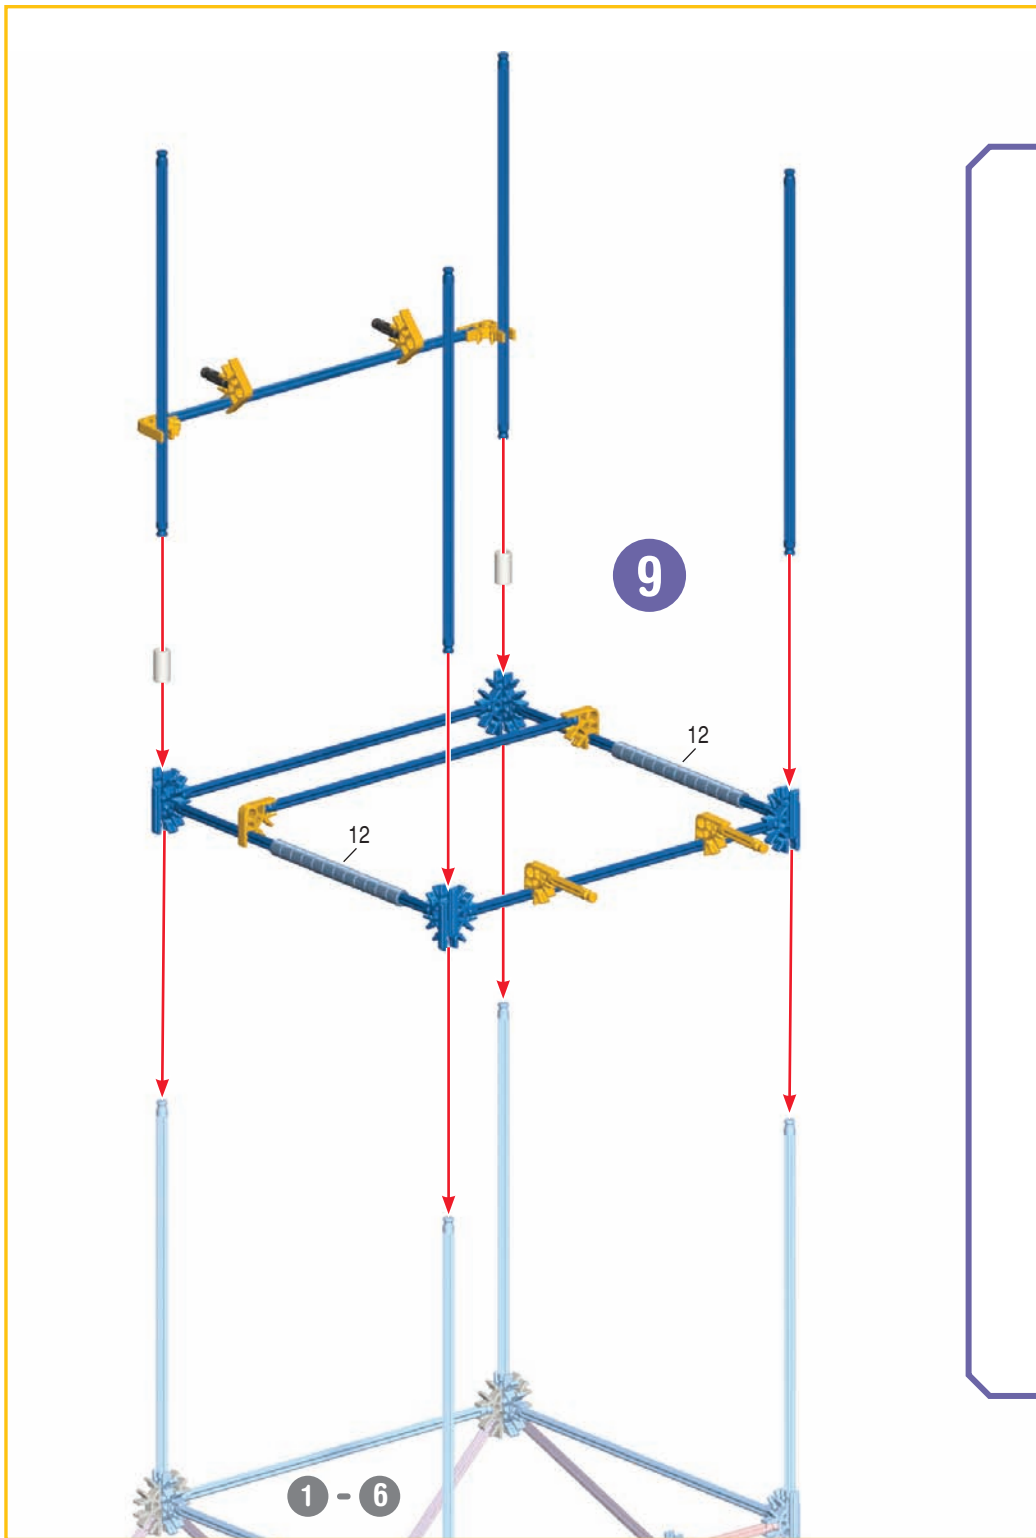

# ***PROTON PLUNGE COASTER™***

Did you install 2 AA (or LR6) batteries in the motor?

11

x8

12

1 - 9

1 - 10

x12

13

1 - 12

1 - 13

**IMPORTANT:** Attach all the chain links in the same direction.

35

x2

x6

x10

36

x24