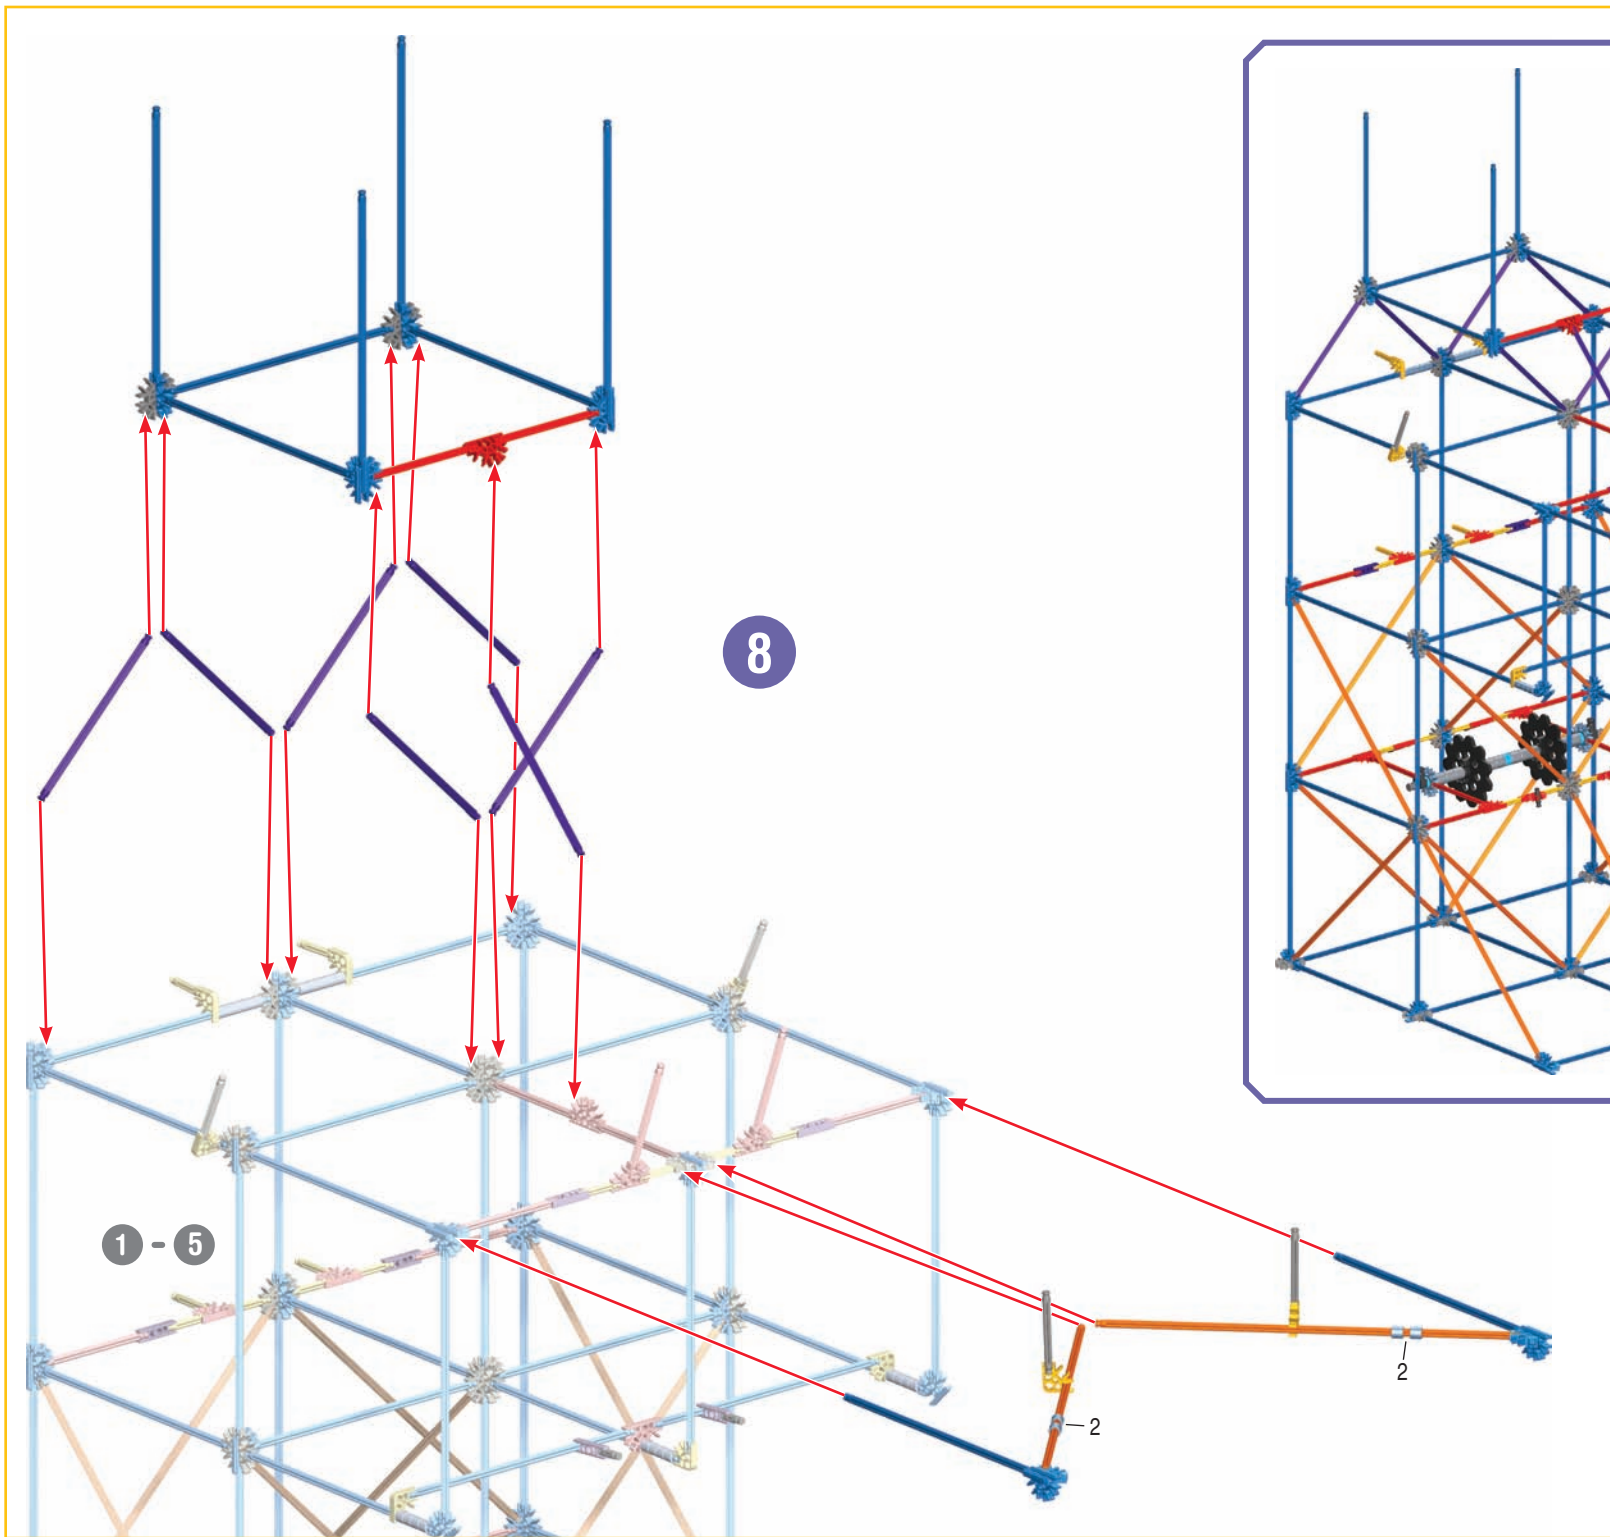

# ***PROTON PLUNGE COASTER™***

Did you install 2 AA (or LR6) batteries in the motor?

11

x8

12

1 - 9

1 - 10

x12

13

1 - 12

1 - 13

**IMPORTANT:** Attach all the chain links in the same direction.

35

x2

x6

x10

36

x24