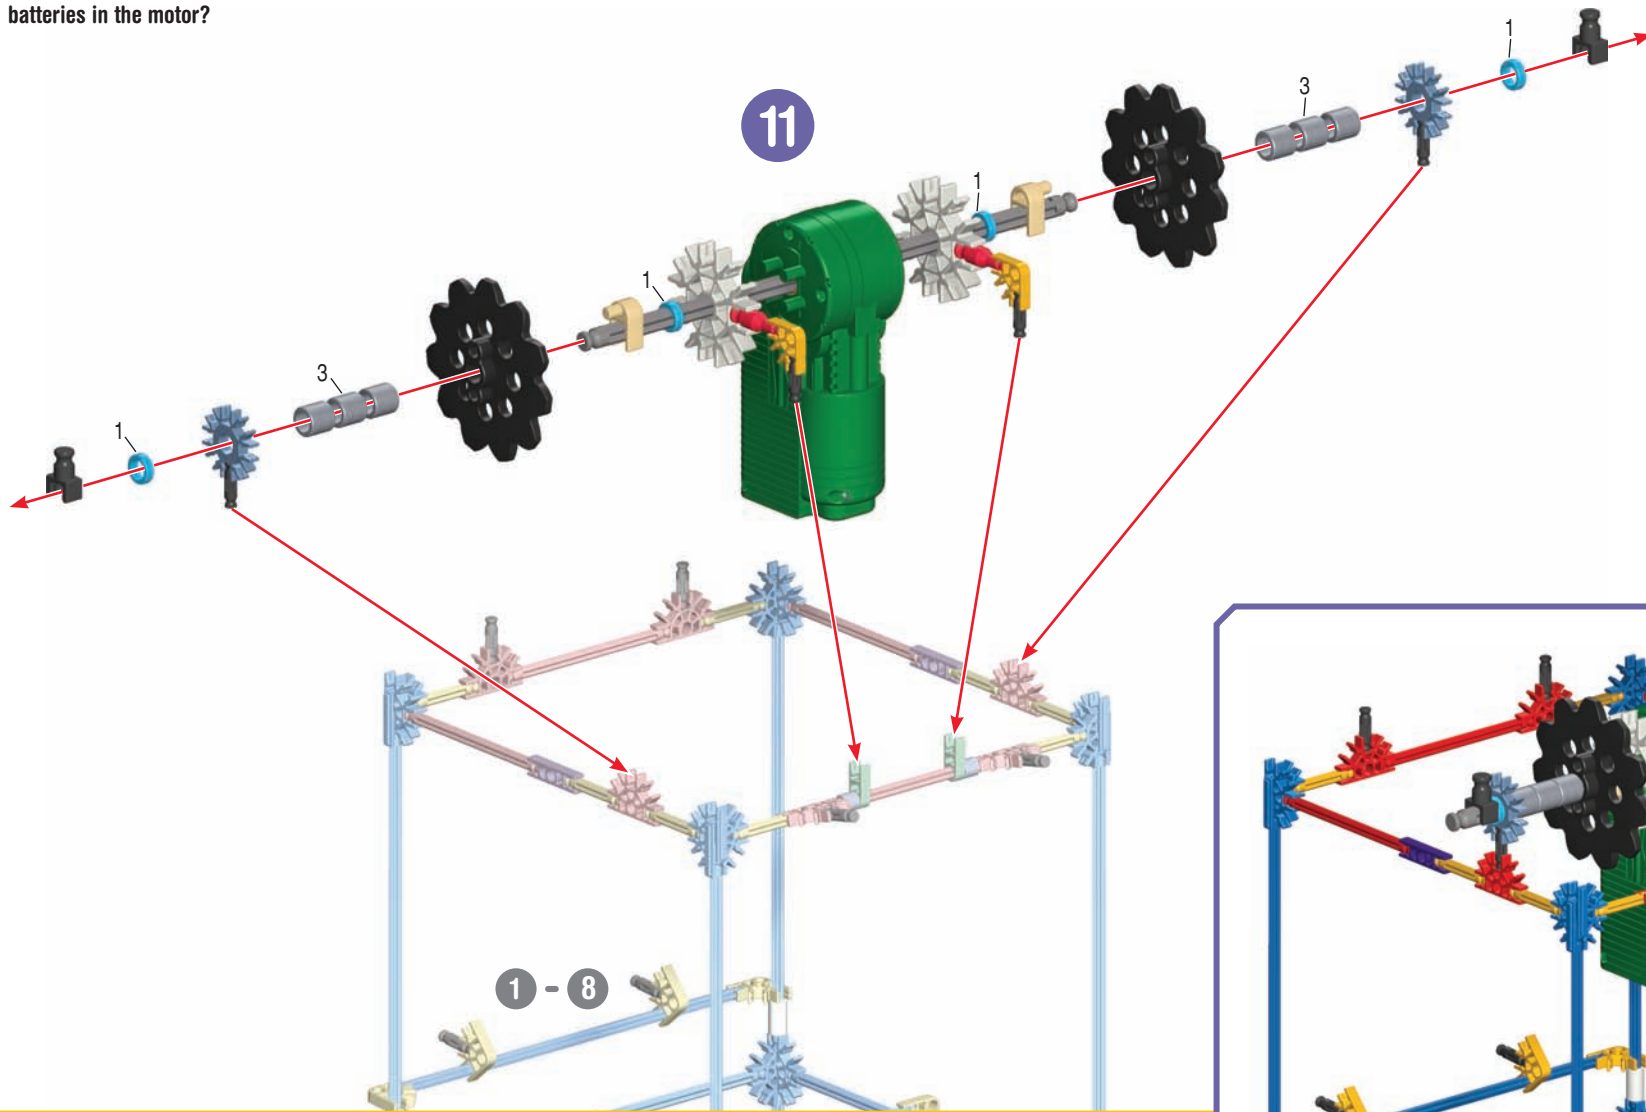

# ***PROTON PLUNGE COASTER™***

Did you install 2 AA (or LR6) batteries in the motor?

11

x8

12

1 - 9

1 - 10

x12

13

1 - 12

1 - 13

**IMPORTANT:** Attach all the chain links in the same direction.

35

x2

x6

x10