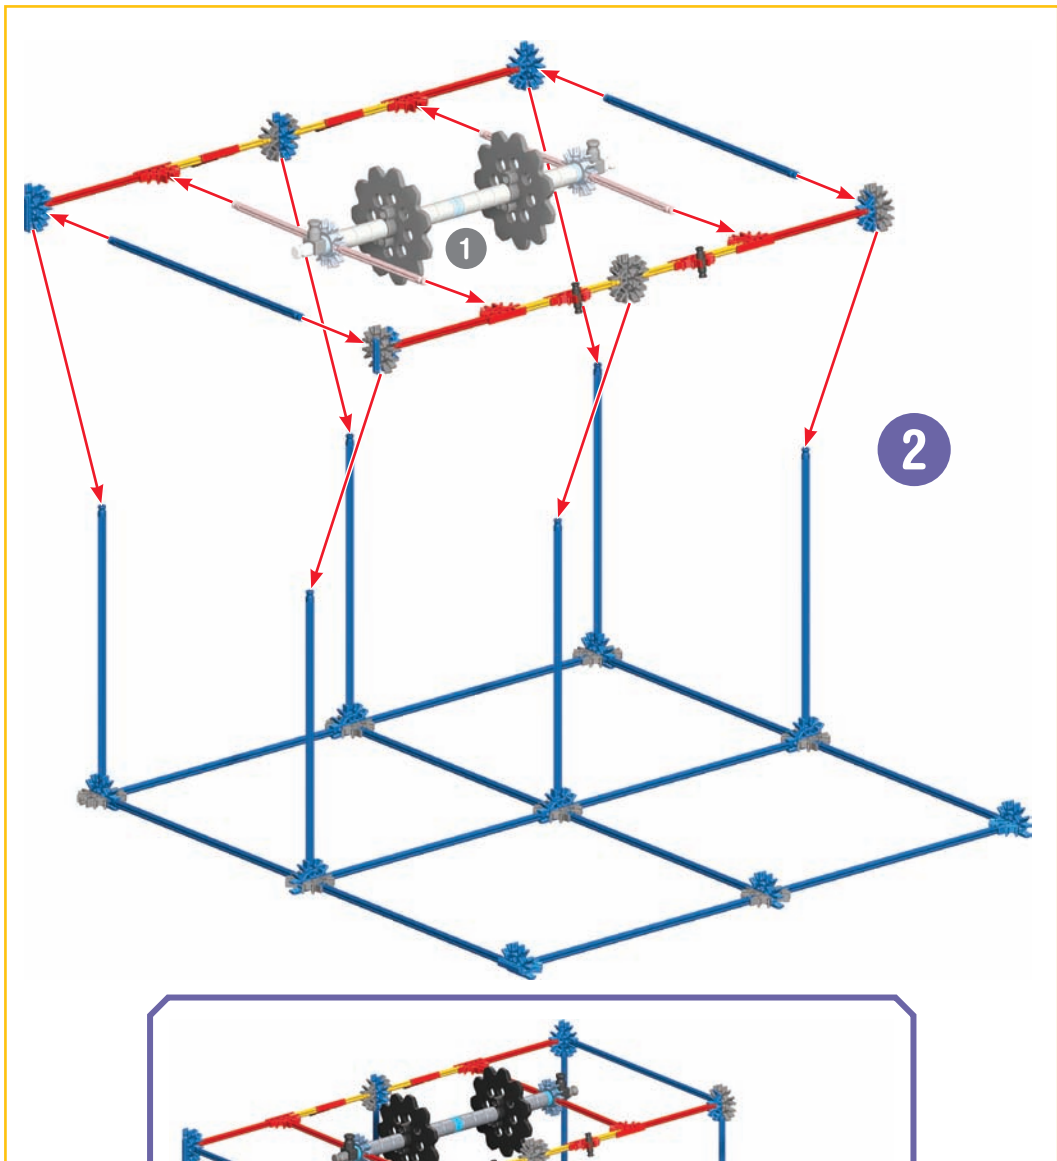

# ***PROTON PLUNGE COASTER™***

Did you install 2 AA (or LR6) batteries in the motor?

11

x8

12

1 - 9

1 - 10

x12

13

1 - 12

1 - 13

**IMPORTANT:** Attach all the chain links in the same direction.

35

x2

x6

x10

36

x24