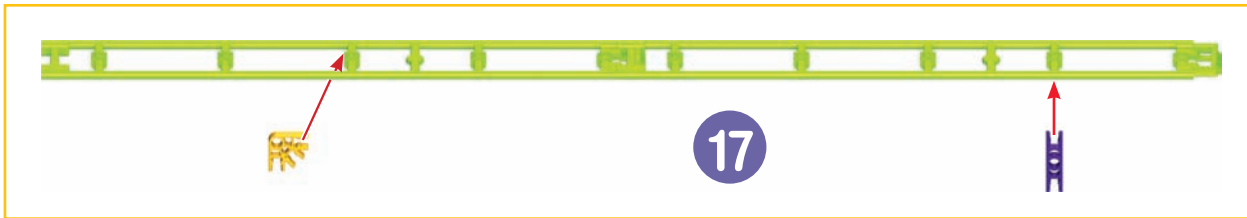

# ***PROTON PLUNGE COASTER™***

Did you install 2 AA (or LR6) batteries in the motor?

11

x8

12

1 - 9

1 - 10

x12

13

1 - 12

1 - 13

**IMPORTANT:** Attach all the chain links in the same direction.

35

x2

x6

x10