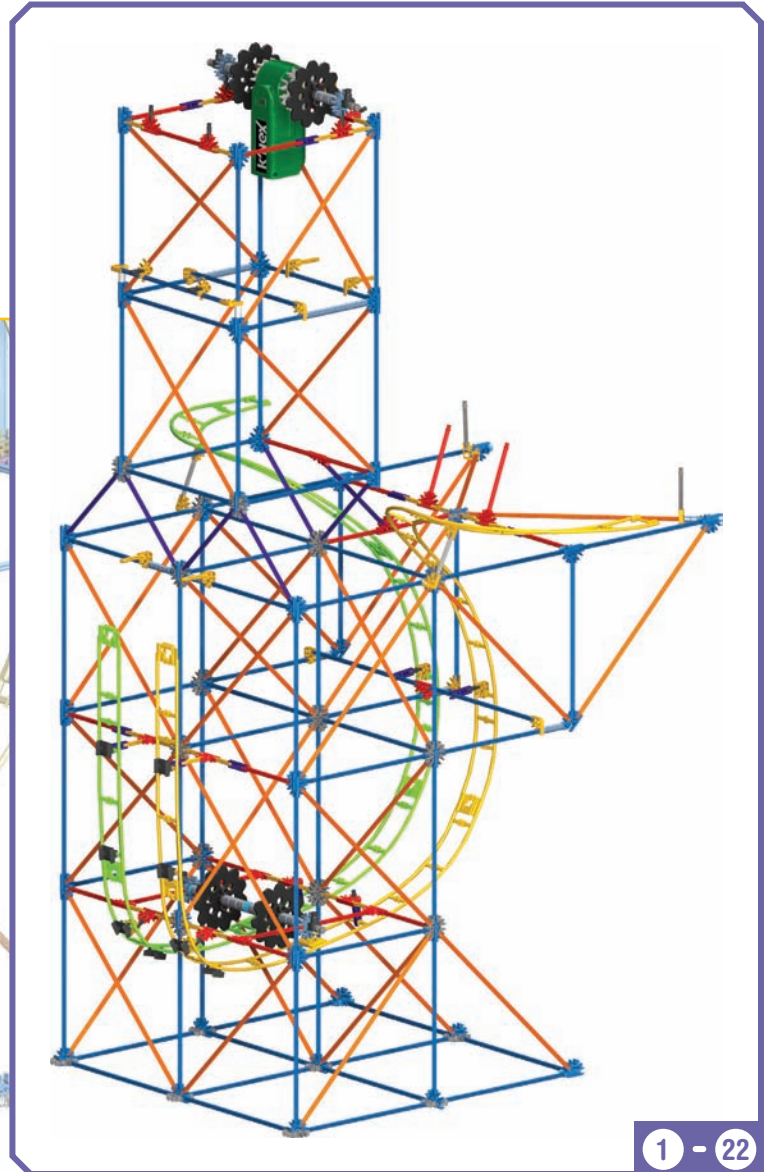

# ***PROTON PLUNGE COASTER™***

Did you install 2 AA (or LR6) batteries in the motor?

11

x8

12

1 - 9

1 - 10

x12

13

1 - 12

1 - 13

**IMPORTANT:** Attach all the chain links in the same direction.

35

x2

x6

x10