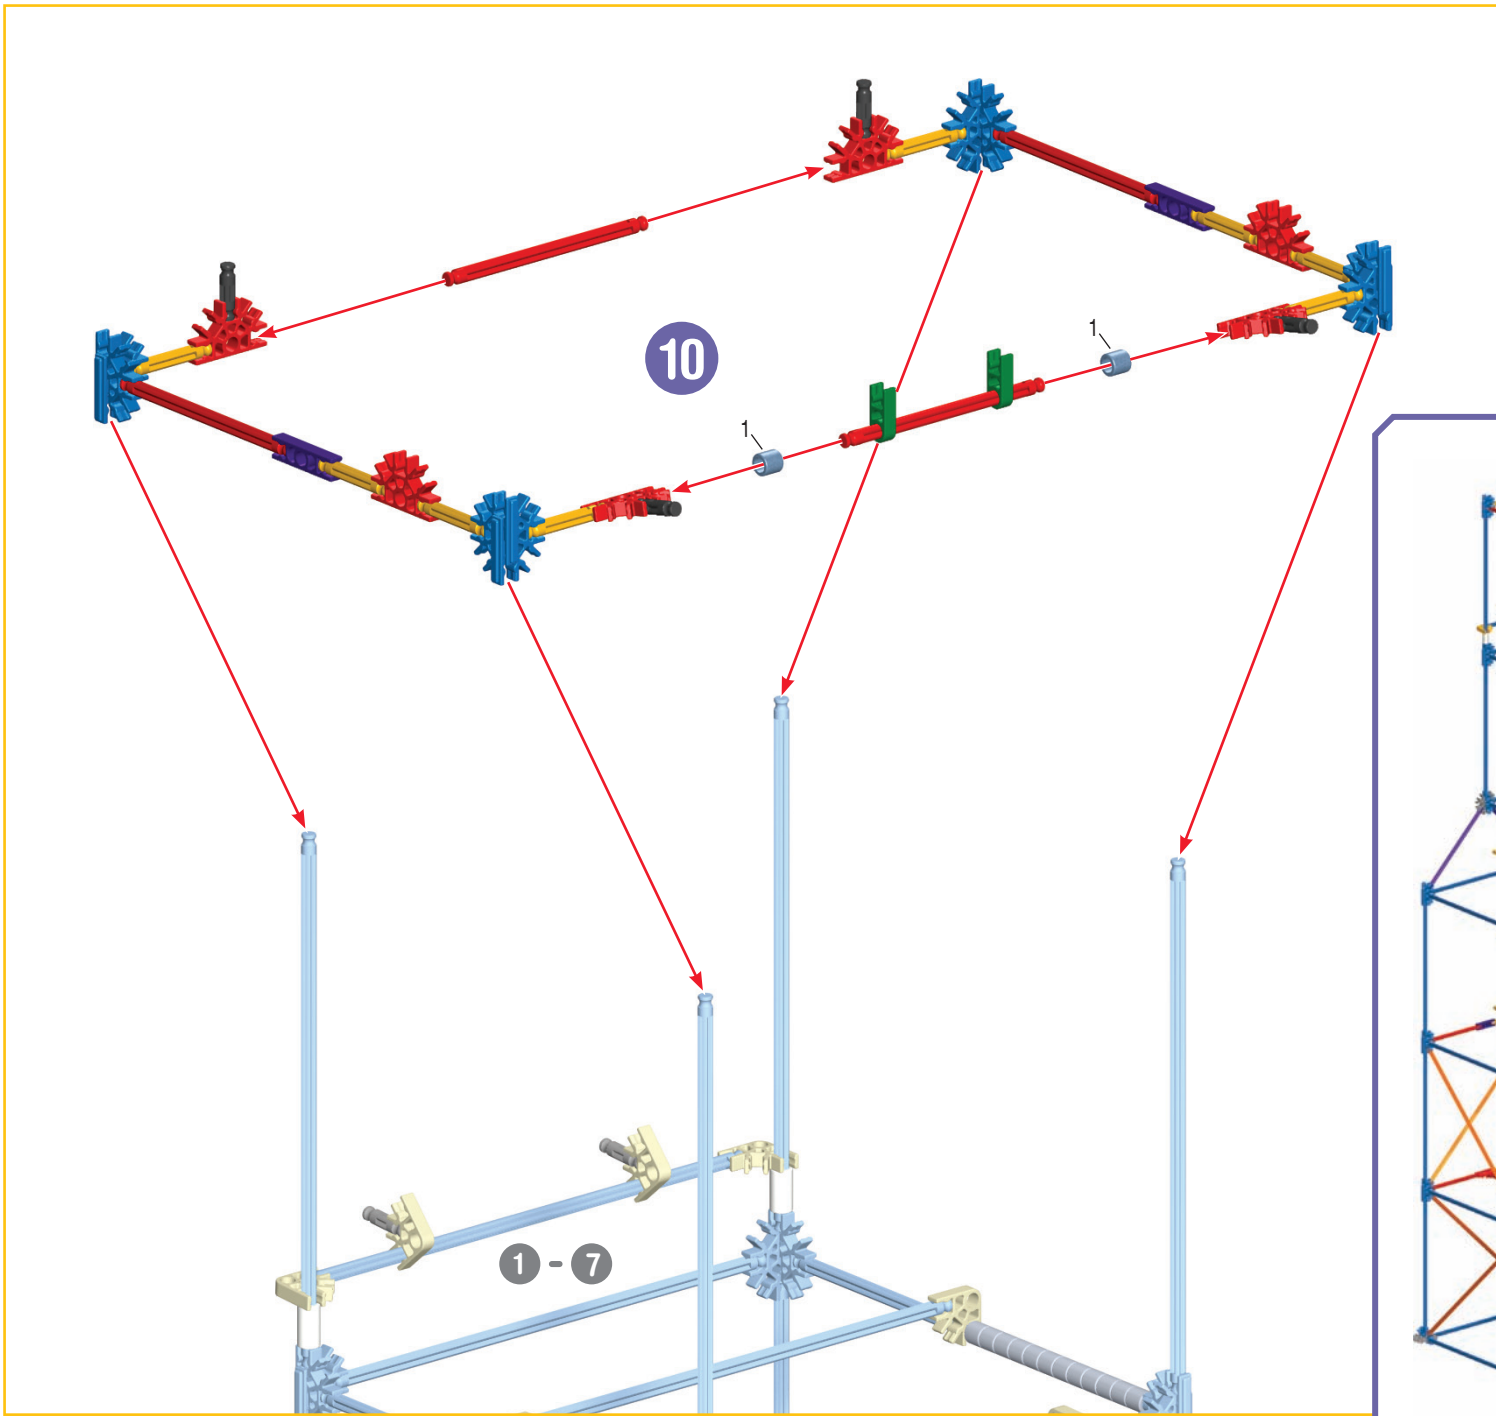

# ***PROTON PLUNGE COASTER™***

Did you install 2 AA (or LR6) batteries in the motor?

11

x8

12

1 - 9

1 - 10

x12

13

1 - 12

1 - 13

**IMPORTANT:** Attach all the chain links in the same direction.

35

x2

x6

x10

36

x24