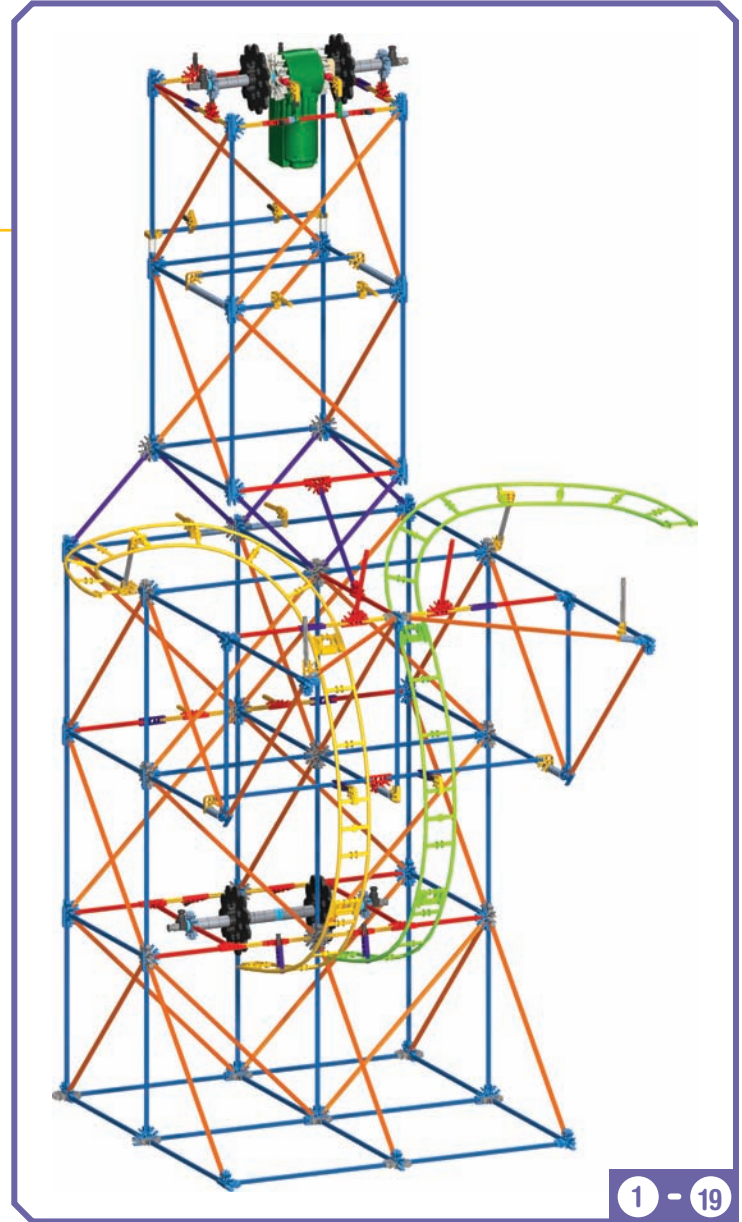

# ***PROTON PLUNGE COASTER™***

Did you install 2 AA (or LR6) batteries in the motor?

11

x8

12

1 - 9

1 - 10

x12

13

1 - 12

1 - 13

**IMPORTANT:** Attach all the chain links in the same direction.

35

x2

x6

x10

36

x24