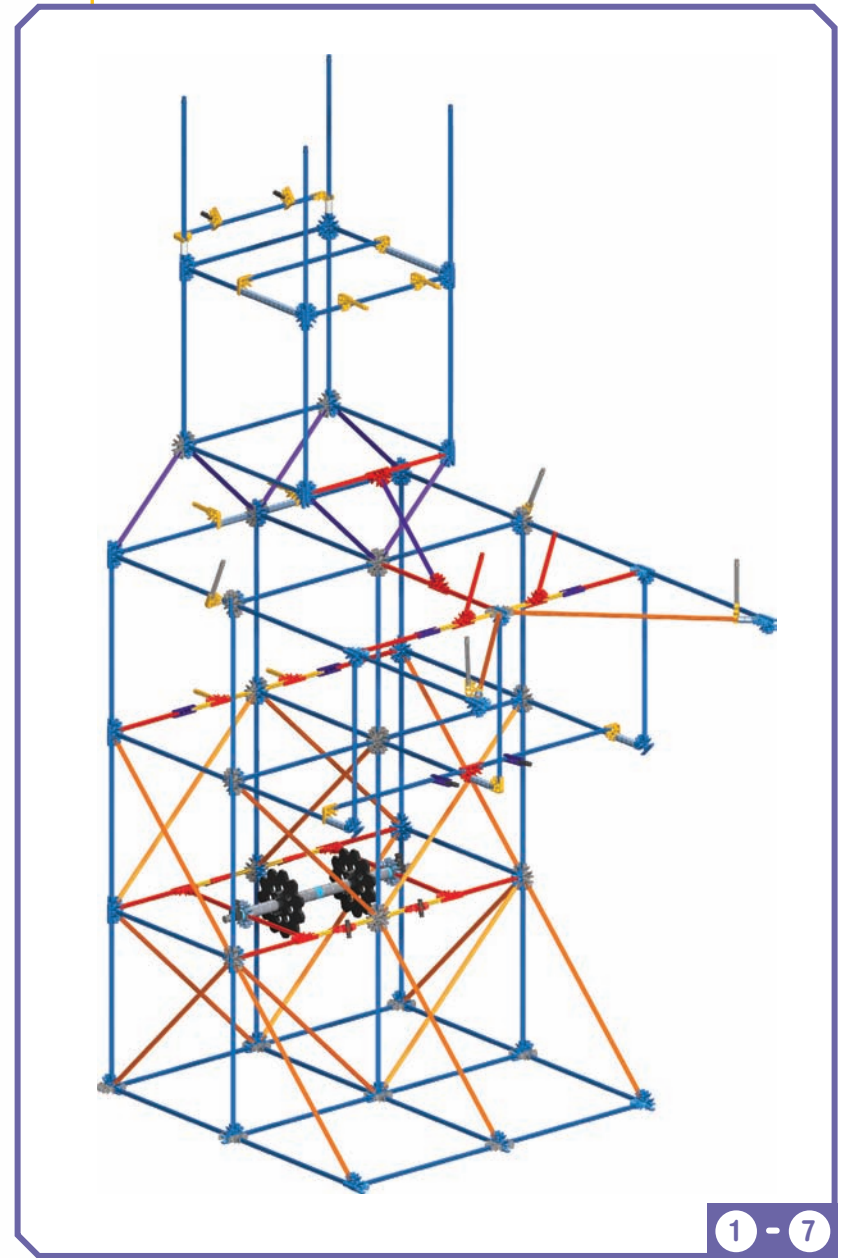

# ***PROTON PLUNGE COASTER™***

Did you install 2 AA (or LR6) batteries in the motor?

11

x8

12

1 - 9

1 - 10

x12

13

1 - 12

1 - 13

**IMPORTANT:** Attach all the chain links in the same direction.

35

x2

x6

x10

36

x24