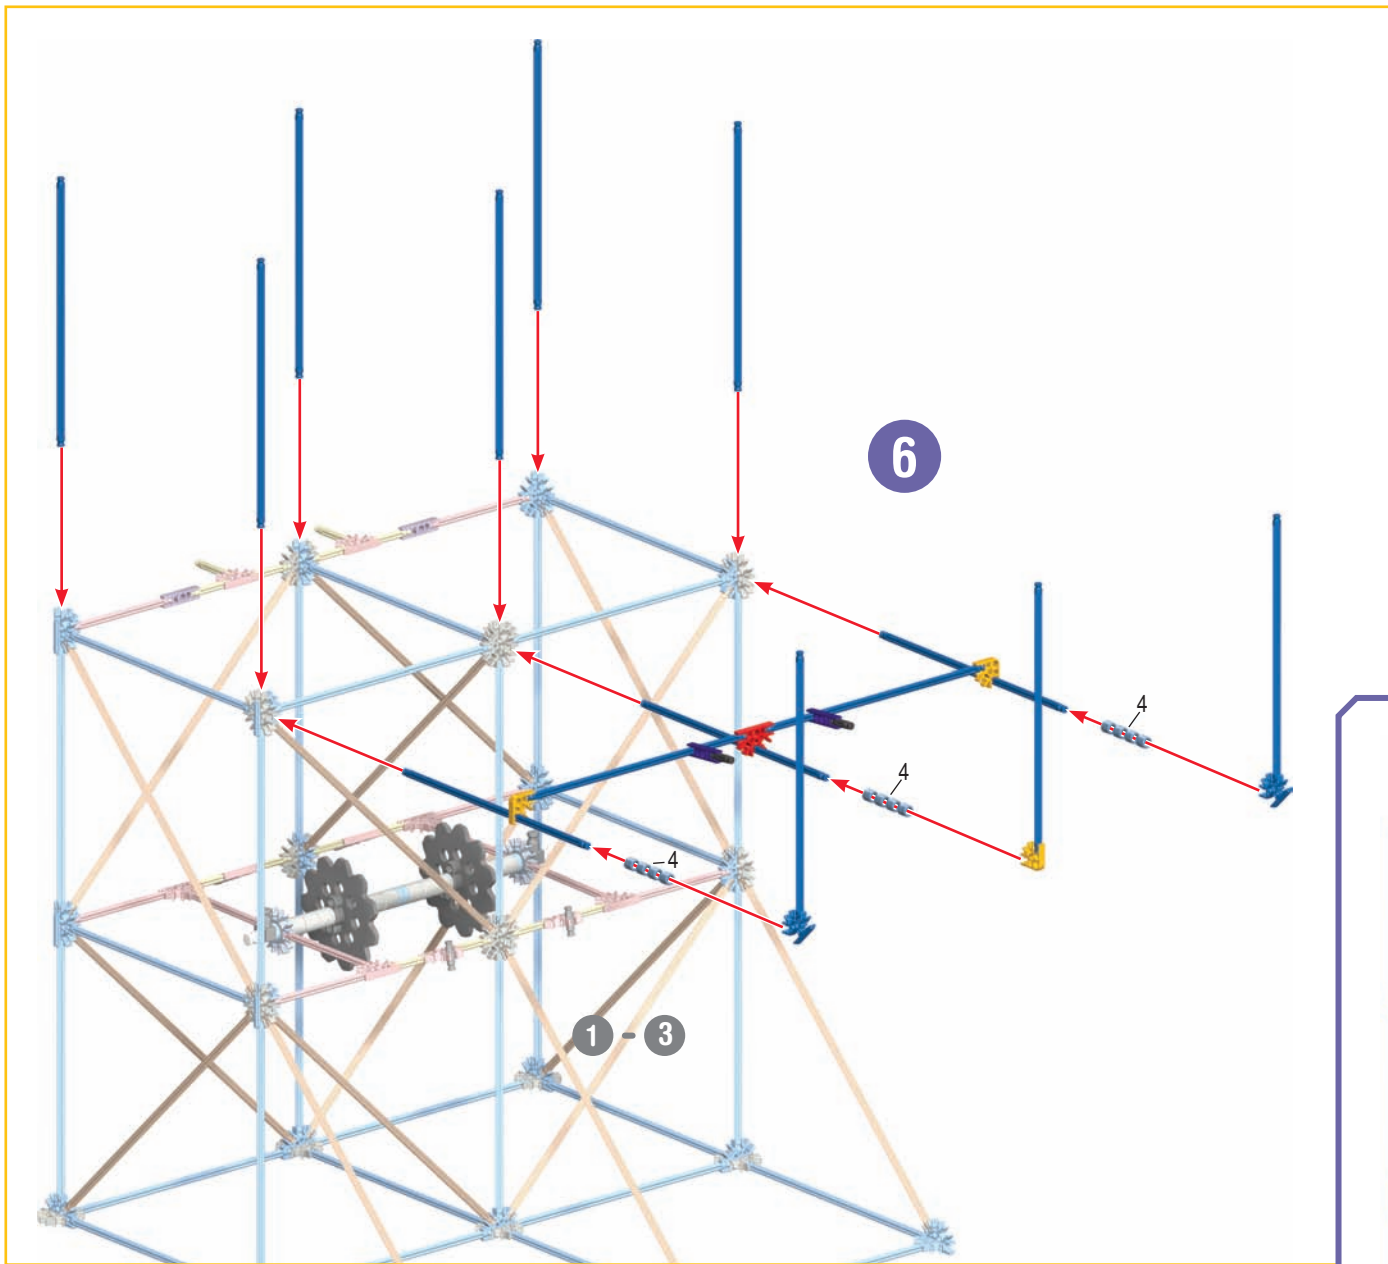

# ***PROTON PLUNGE COASTER™***

Did you install 2 AA (or LR6) batteries in the motor?

11

x8

12

1 - 9

1 - 10

x12

13

1 - 12

1 - 13

**IMPORTANT:** Attach all the chain links in the same direction.

35

x2

x6

x10

36

x24