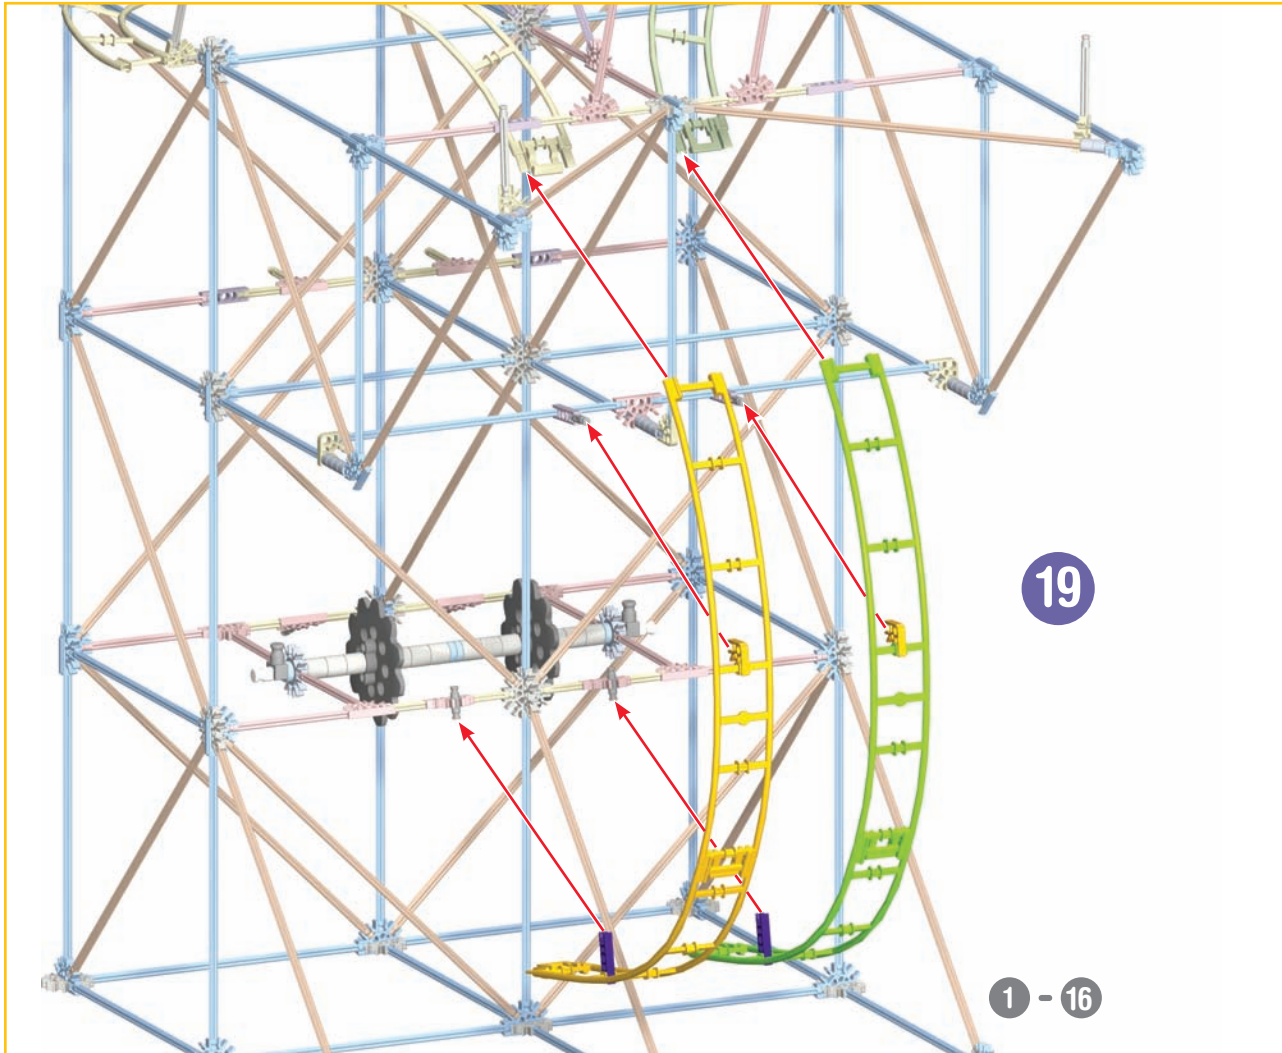

# ***PROTON PLUNGE COASTER™***

Did you install 2 AA (or LR6) batteries in the motor?

11

x8

12

1 - 9

1 - 10

x12

13

1 - 12

1 - 13

**IMPORTANT:** Attach all the chain links in the same direction.

35

x2

x6

x10

36

x24