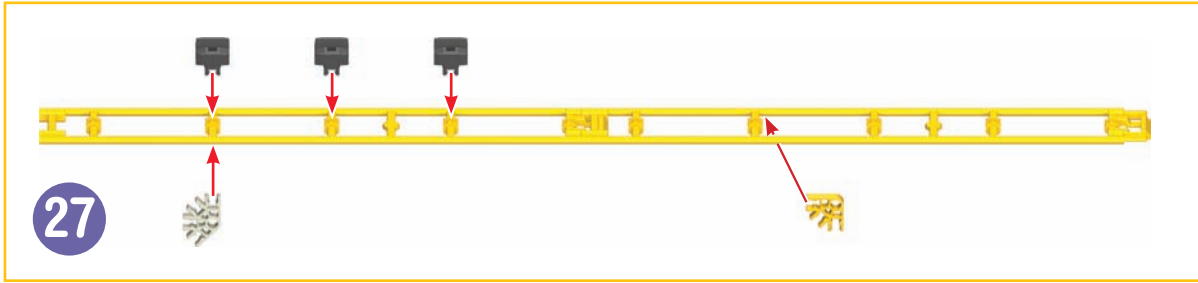

# ***PROTON PLUNGE COASTER™***

Did you install 2 AA (or LR6) batteries in the motor?

11

x8

12

1 - 9

1 - 10

x12

13

1 - 12

1 - 13

**IMPORTANT:** Attach all the chain links in the same direction.

35

x2

x6

x10