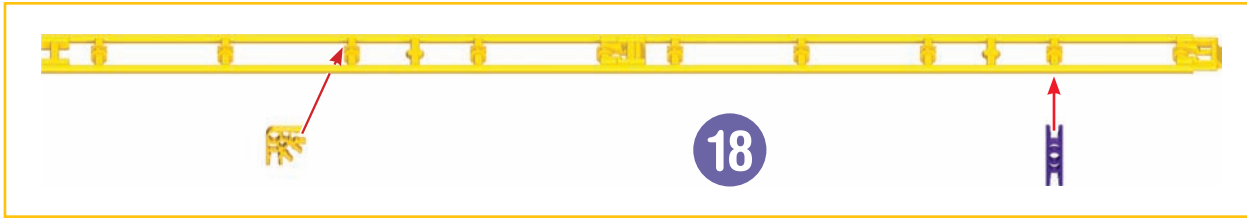

# ***PROTON PLUNGE COASTER™***

Did you install 2 AA (or LR6) batteries in the motor?

11

x8

12

1 - 9

1 - 10

x12

13

1 - 12

1 - 13

**IMPORTANT:** Attach all the chain links in the same direction.

35

x2

x6

x10