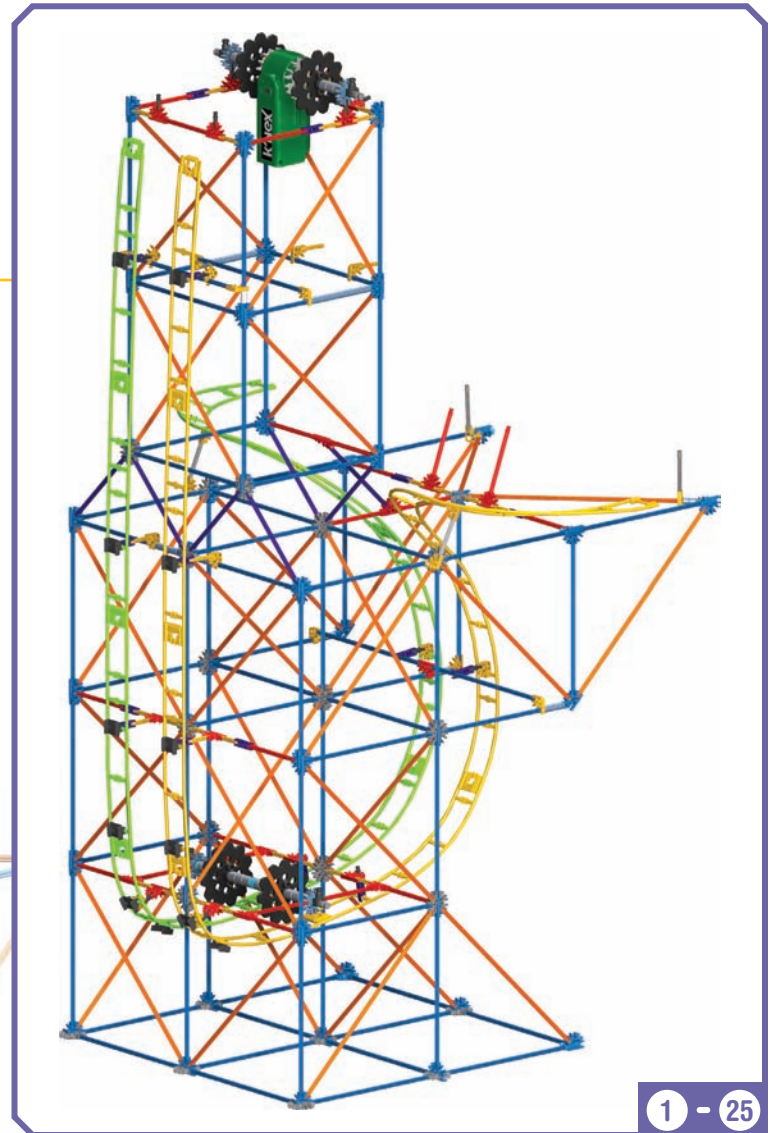

# ***PROTON PLUNGE COASTER™***

Did you install 2 AA (or LR6) batteries in the motor?

11

x8

12

1 - 9

1 - 10

x12

13

1 - 12

1 - 13

**IMPORTANT:** Attach all the chain links in the same direction.

35

x2

x6

x10

36

x24