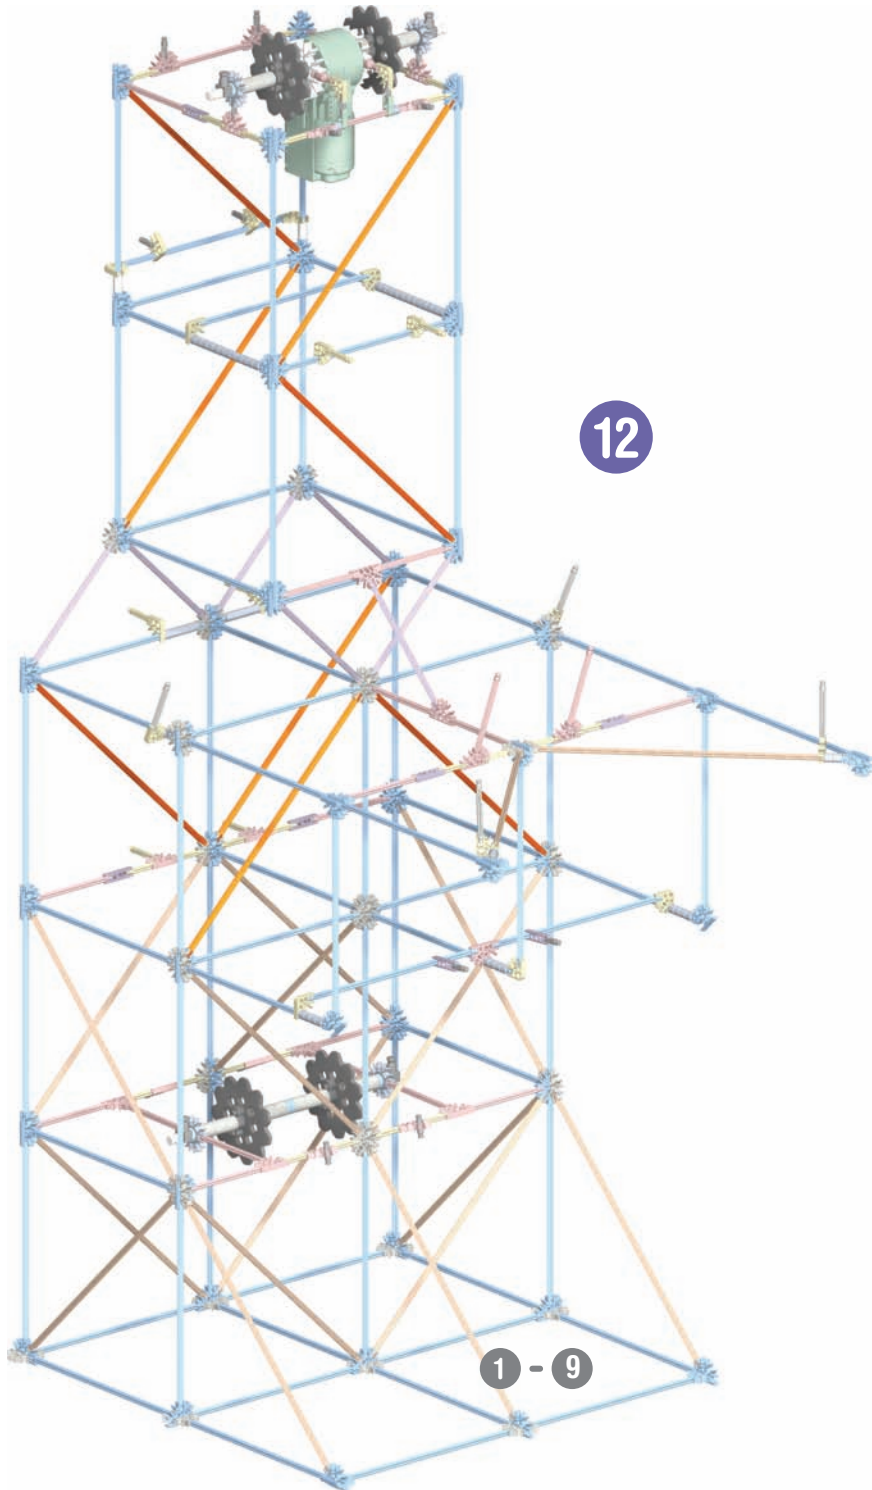

# ***PROTON PLUNGE COASTER™***

Did you install 2 AA (or LR6) batteries in the motor?

11

x8

12

1 - 9

1 - 10

x12

13

1 - 12

1 - 13

**IMPORTANT:** Attach all the chain links in the same direction.

35

x2

x6

x10

36

x24