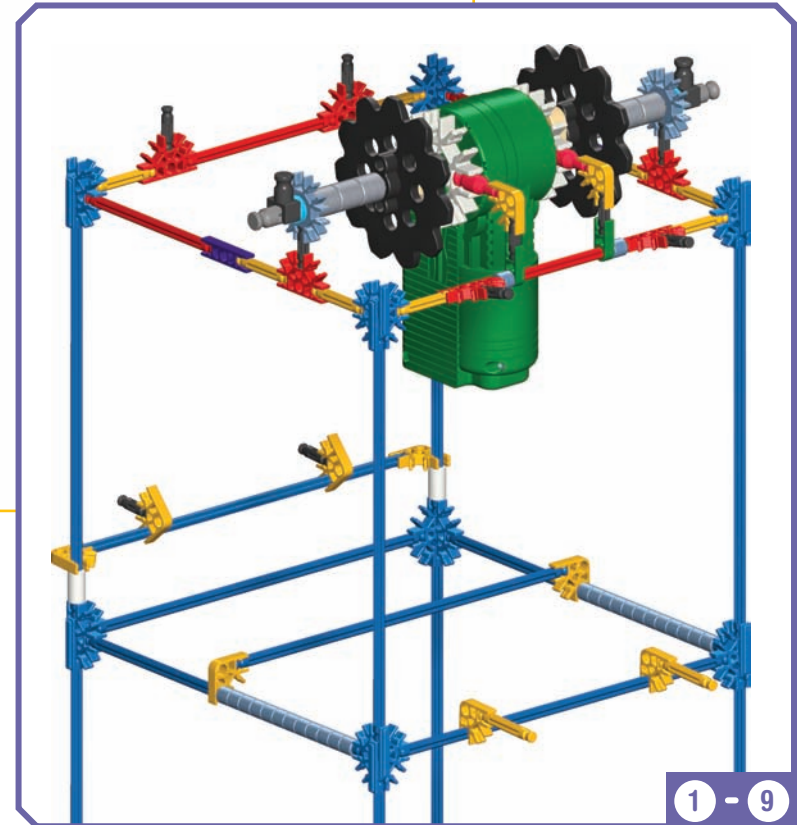

# ***PROTON PLUNGE COASTER™***

Did you install 2 AA (or LR6) batteries in the motor?

11

x8

12

1 - 9

1 - 10

x12

13

1 - 12

1 - 13

**IMPORTANT:** Attach all the chain links in the same direction.

35

x2

x6

x10

36

x24