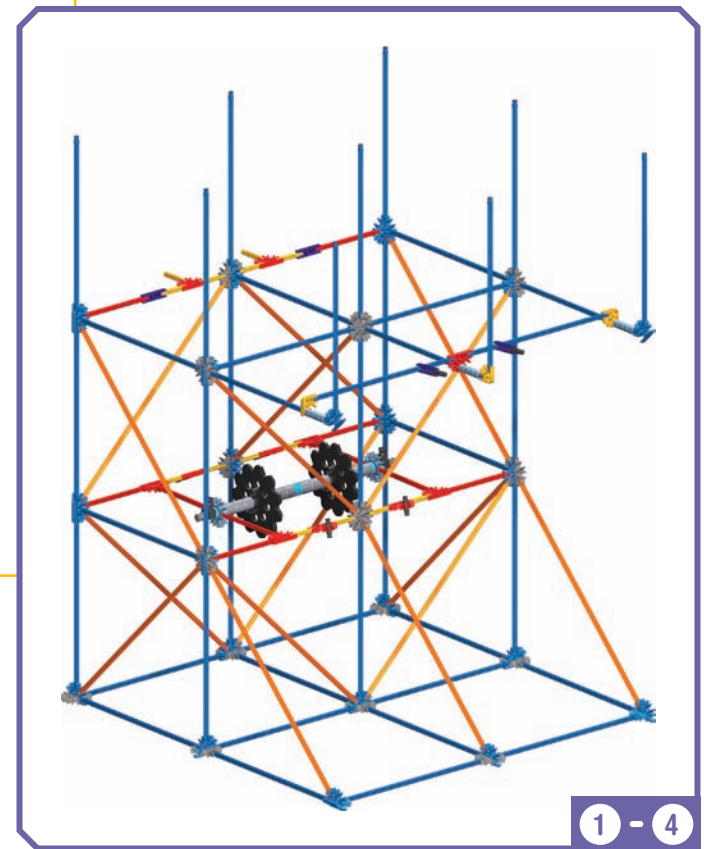

# ***PROTON PLUNGE COASTER™***

Did you install 2 AA (or LR6) batteries in the motor?

11

x8

12

1 - 9

1 - 10

x12

13

1 - 12

1 - 13

**IMPORTANT:** Attach all the chain links in the same direction.

35

x2

x6

x10

36

x24