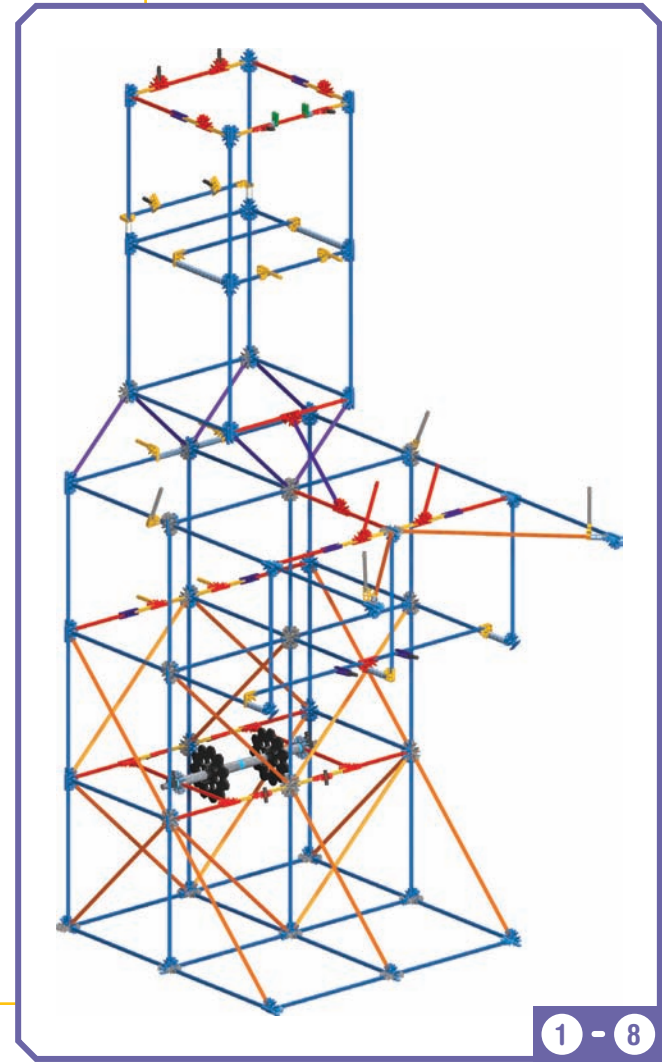

# ***PROTON PLUNGE COASTER™***

Did you install 2 AA (or LR6) batteries in the motor?

11

x8

12

1 - 9

1 - 10

x12

13

1 - 12

1 - 13

**IMPORTANT:** Attach all the chain links in the same direction.

35

x2

x6

x10

36

x24