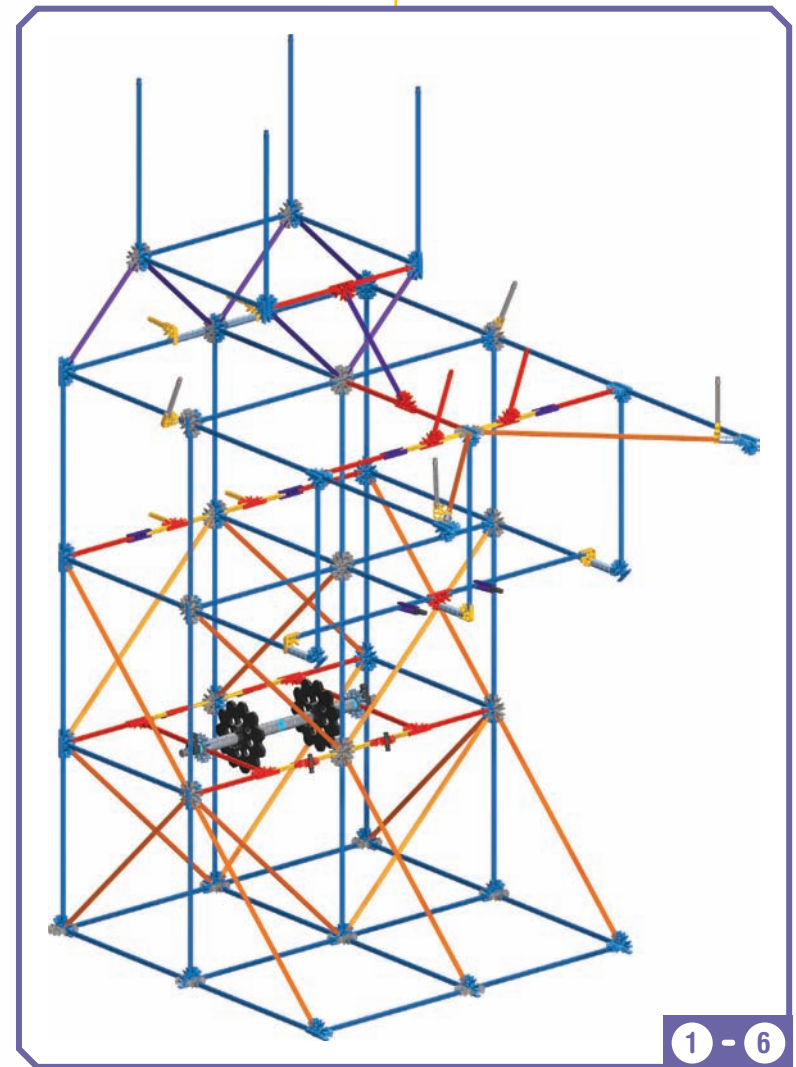

# ***PROTON PLUNGE COASTER™***

Did you install 2 AA (or LR6) batteries in the motor?

11

x8

12

1 - 9

1 - 10

x12

13

1 - 12

1 - 13

**IMPORTANT:** Attach all the chain links in the same direction.

35

x2

x6

x10

36

x24