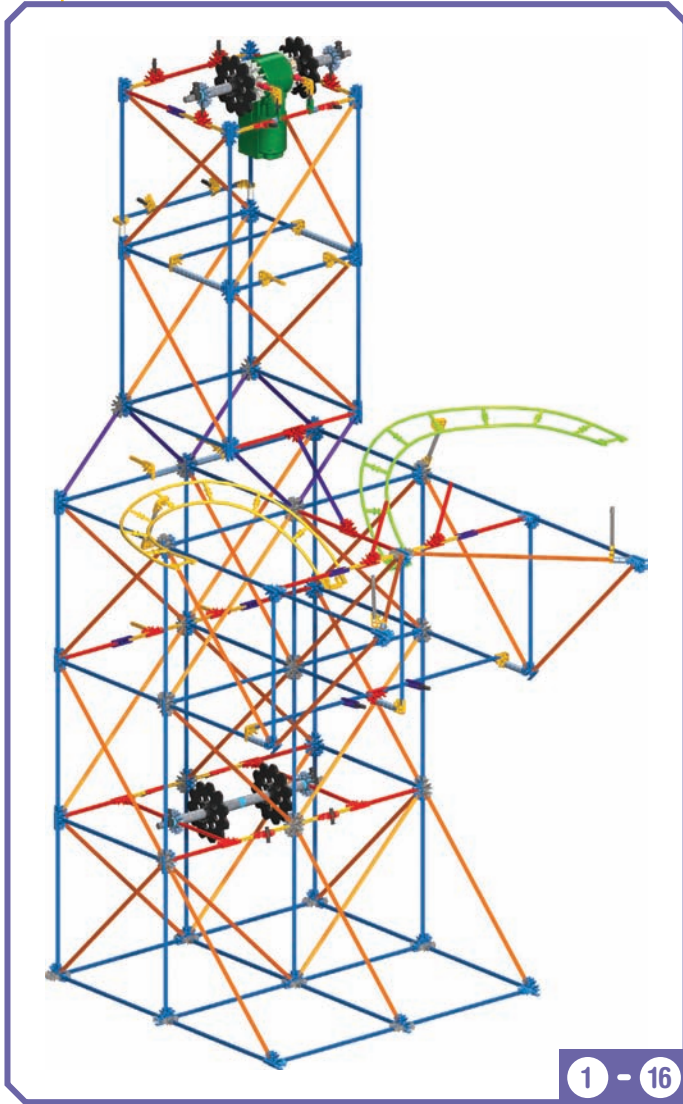

# ***PROTON PLUNGE COASTER™***

Did you install 2 AA (or LR6) batteries in the motor?

11

x8

12

1 - 9

1 - 10

x12

13

1 - 12

1 - 13

**IMPORTANT:** Attach all the chain links in the same direction.

35

x2

x6

x10

36

x24