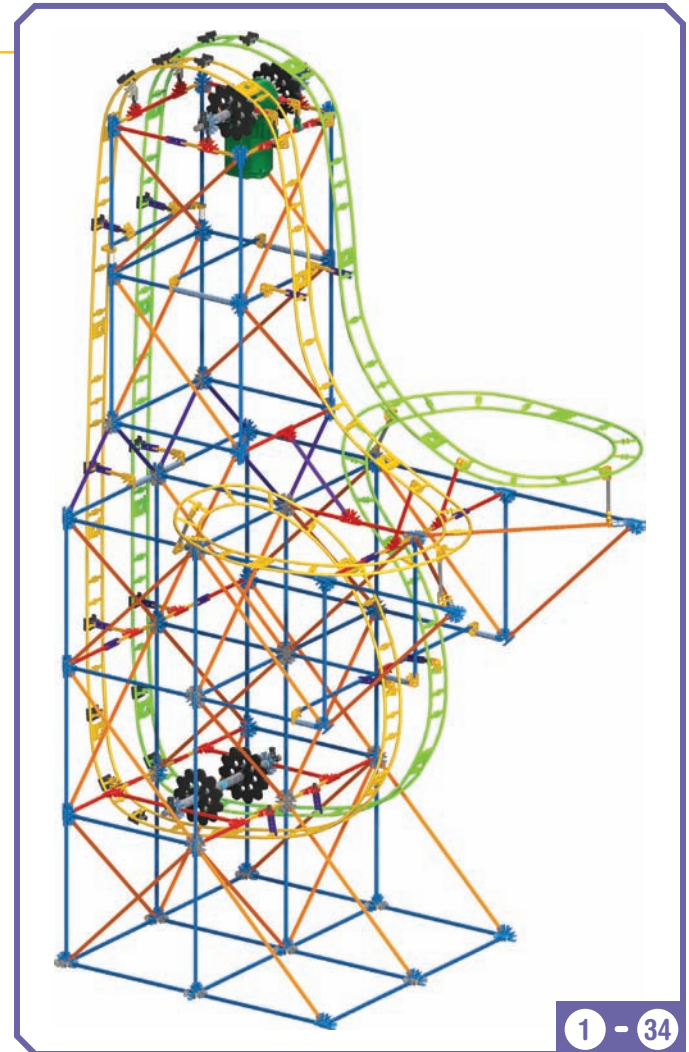

# ***PROTON PLUNGE COASTER™***

Did you install 2 AA (or LR6) batteries in the motor?

11

x8

12

1 - 9

1 - 10

x12

13

1 - 12

1 - 13

**IMPORTANT:** Attach all the chain links in the same direction.

35

x2

x6

x10