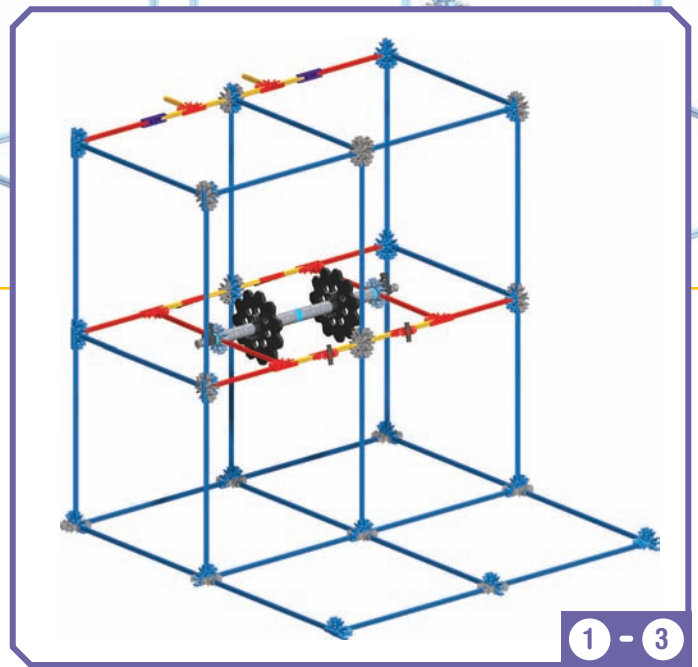

# ***PROTON PLUNGE COASTER™***

Did you install 2 AA (or LR6) batteries in the motor?

11

x8

12

1 - 9

1 - 10

x12

13

1 - 12

1 - 13

**IMPORTANT:** Attach all the chain links in the same direction.

35

x2

x6

x10

36

x24