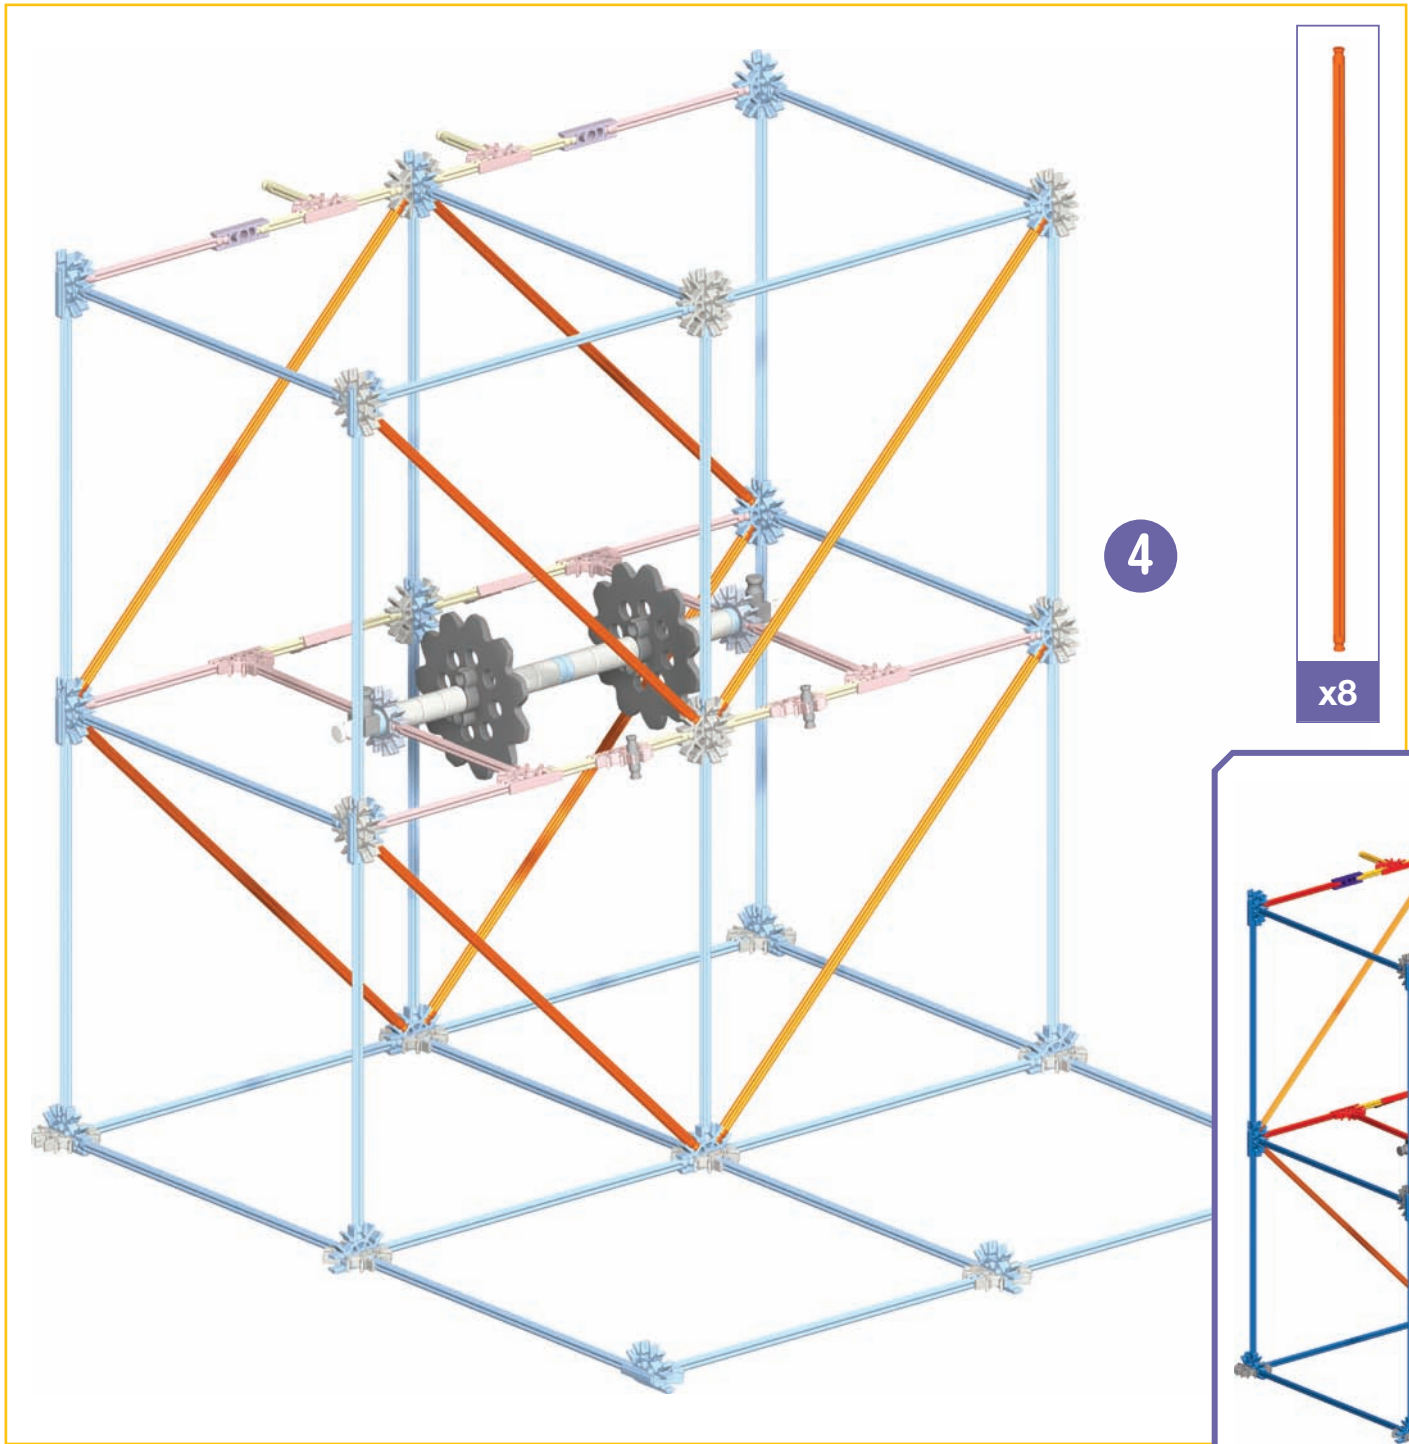

# ***PROTON PLUNGE COASTER™***

Did you install 2 AA (or LR6) batteries in the motor?

11

x8

12

1 - 9

1 - 10

x12

13

1 - 12

1 - 13

**IMPORTANT:** Attach all the chain links in the same direction.

35

x2

x6

x10

36

x24