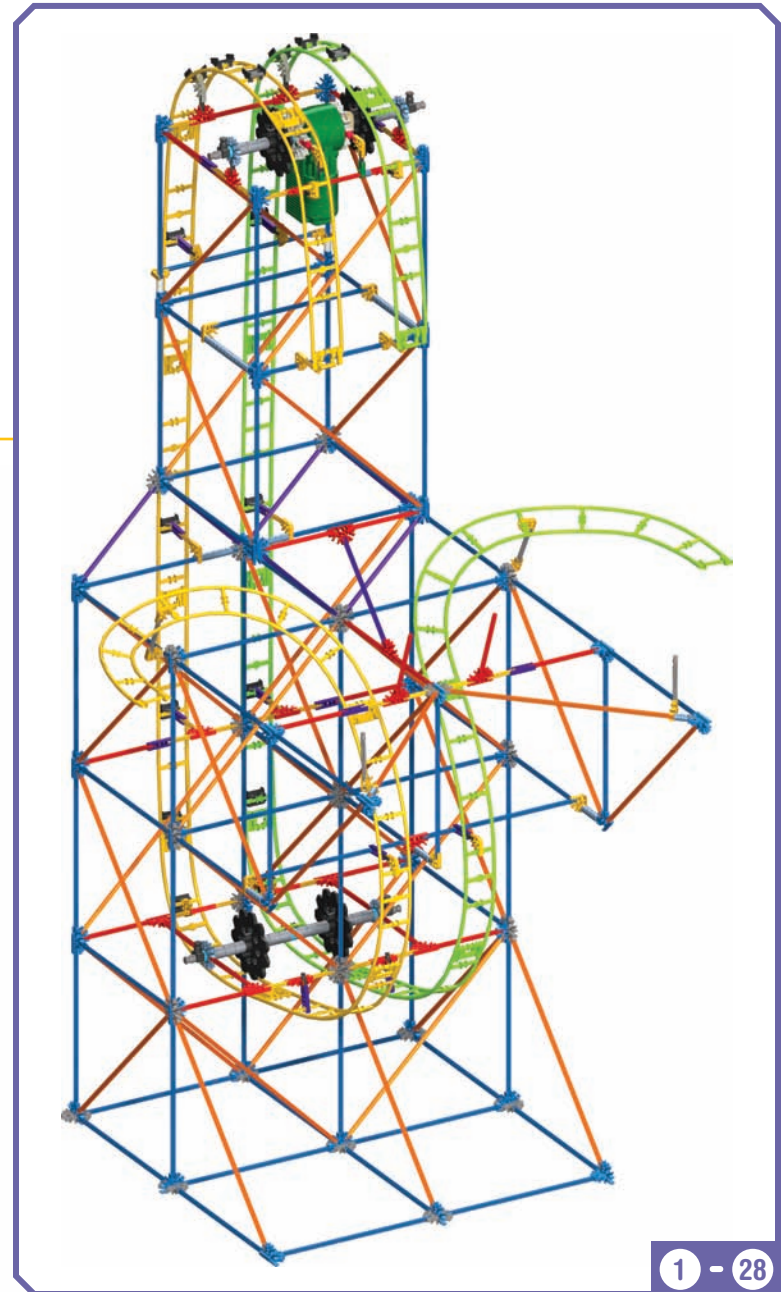

# ***PROTON PLUNGE COASTER™***

Did you install 2 AA (or LR6) batteries in the motor?

11

x8

12

1 - 9

1 - 10

x12

13

1 - 12

1 - 13

**IMPORTANT:** Attach all the chain links in the same direction.

35

x2

x6

x10

36

x24