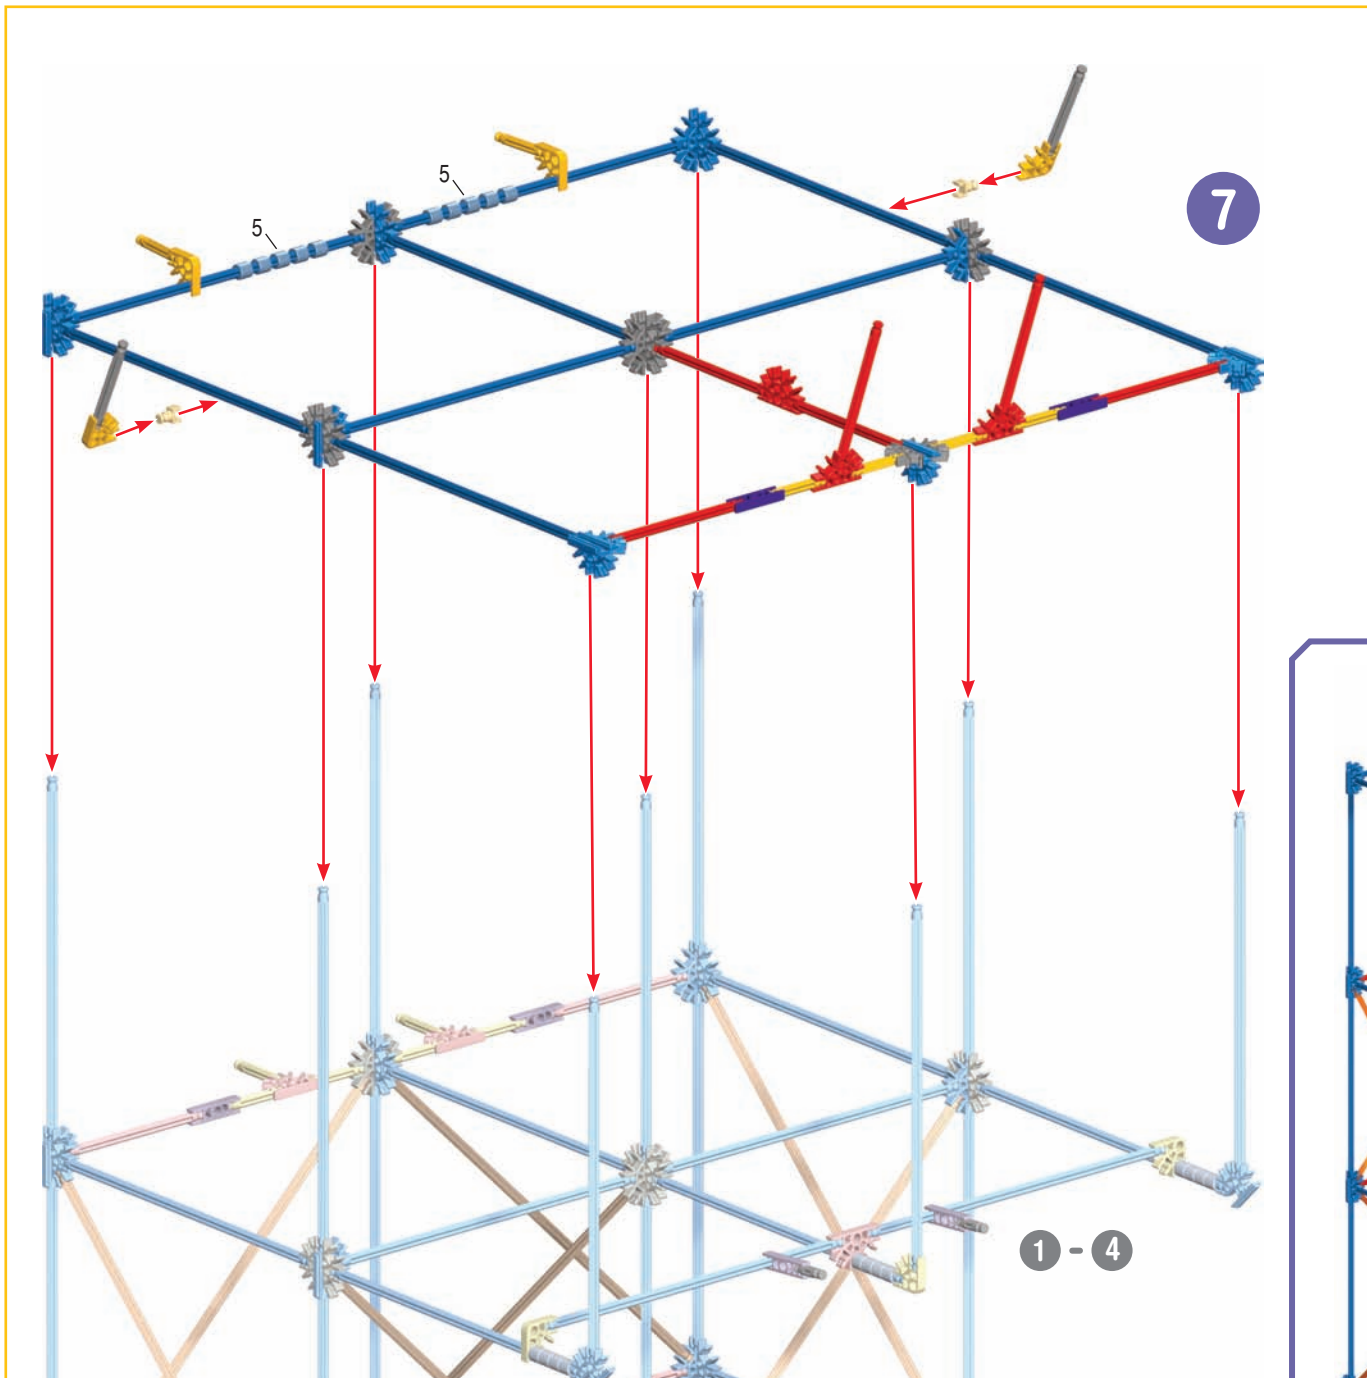

# ***PROTON PLUNGE COASTER™***

Did you install 2 AA (or LR6) batteries in the motor?

11

x8

12

1 - 9

1 - 10

x12

13

1 - 12

1 - 13

**IMPORTANT:** Attach all the chain links in the same direction.

35

x2

x6

x10

36

x24