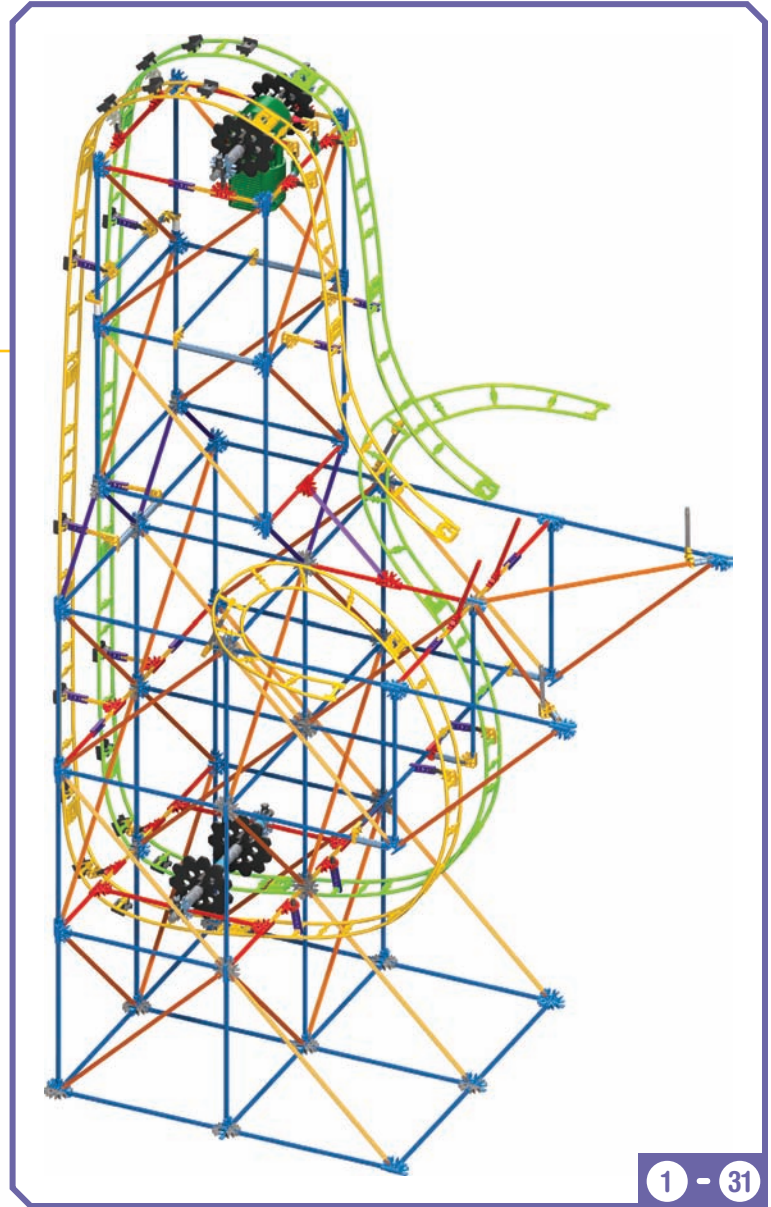

# ***PROTON PLUNGE COASTER™***

Did you install 2 AA (or LR6) batteries in the motor?

11

x8

12

1 - 9

1 - 10

x12

13

1 - 12

1 - 13

**IMPORTANT:** Attach all the chain links in the same direction.

35

x2

x6

x10