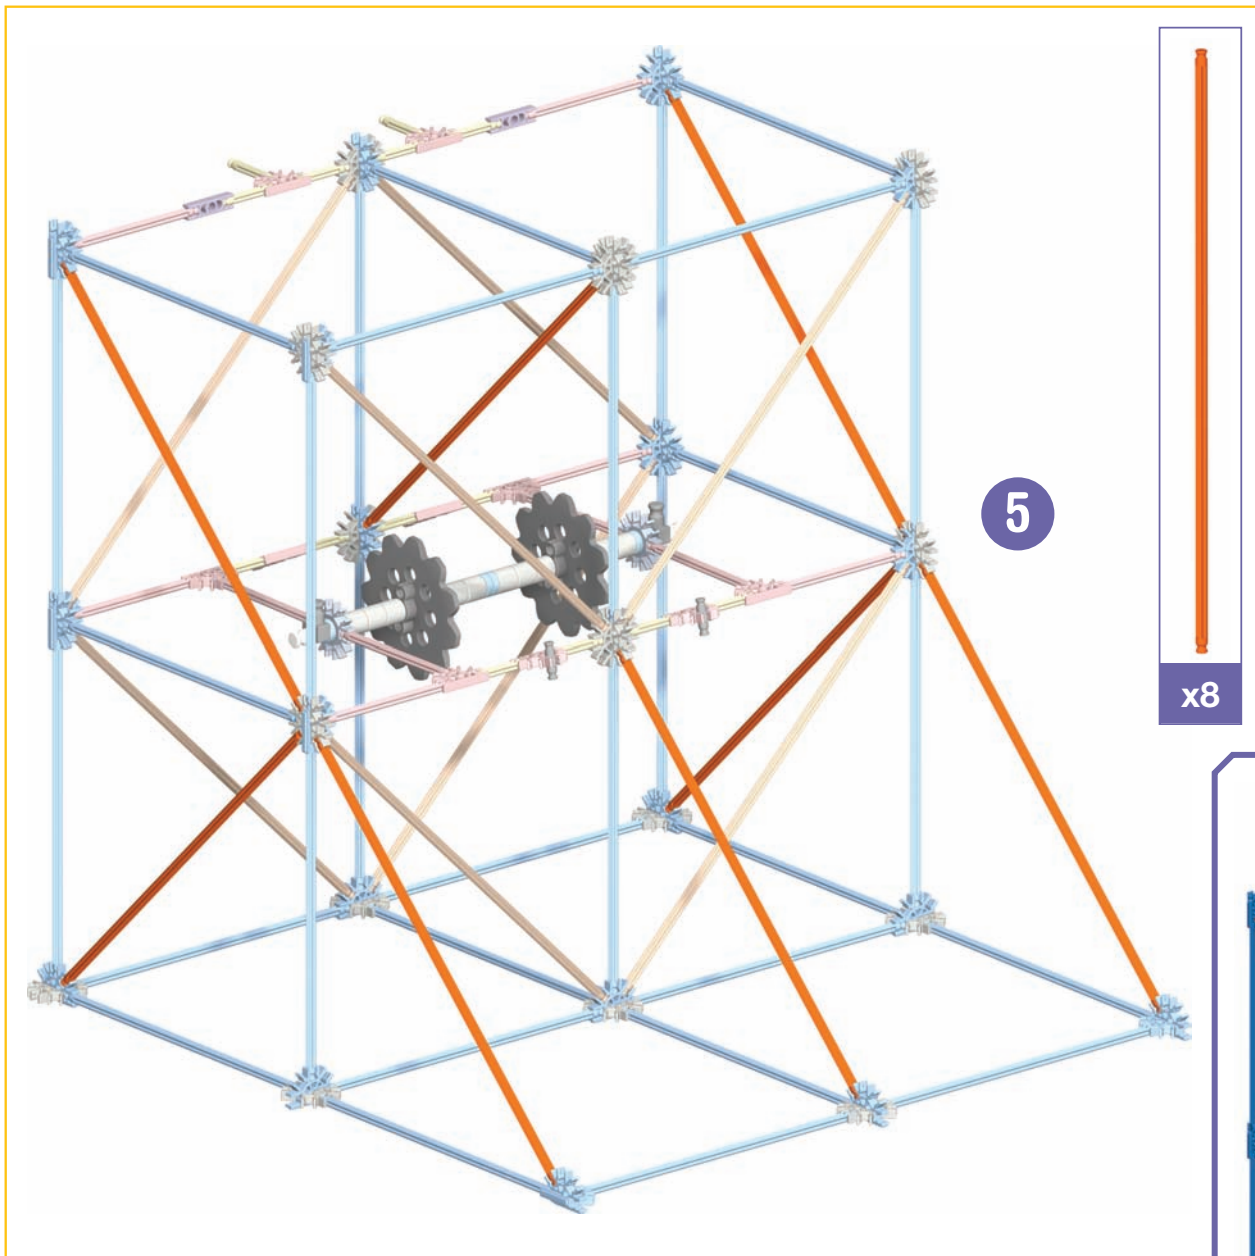

# ***PROTON PLUNGE COASTER™***

Did you install 2 AA (or LR6) batteries in the motor?

11

x8

12

1 - 9

1 - 10

x12

13

1 - 12

1 - 13

**IMPORTANT:** Attach all the chain links in the same direction.

35

x2

x6

x10

36

x24