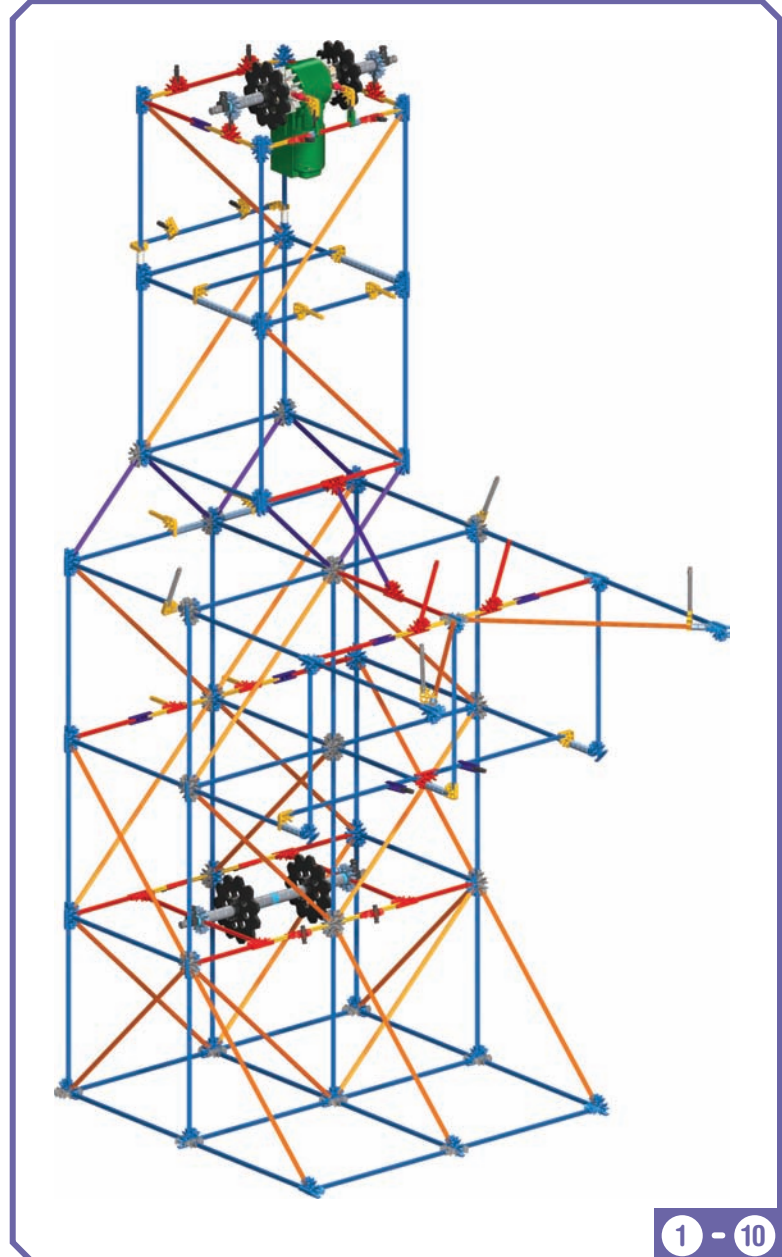

# ***PROTON PLUNGE COASTER™***

Did you install 2 AA (or LR6) batteries in the motor?

11

x8

12

1 - 9

1 - 10

x12

13

1 - 12

1 - 13

**IMPORTANT:** Attach all the chain links in the same direction.

35

x2

x6

x10

36

x24