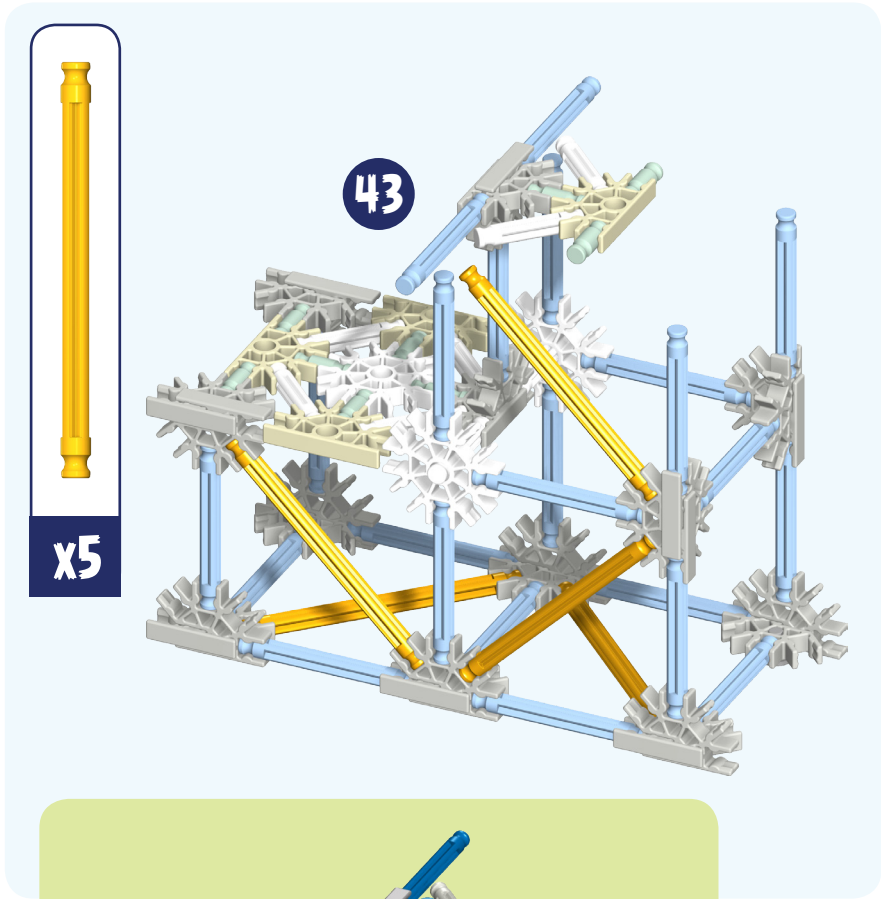

ANGRY BIRDS™

RAILWAY RUNAWAY ALT

BUILDING SET™

17

x4

18

15 - 18

27

15 - 27

34

15 - 34

37

37 - 38

47

37 - 47