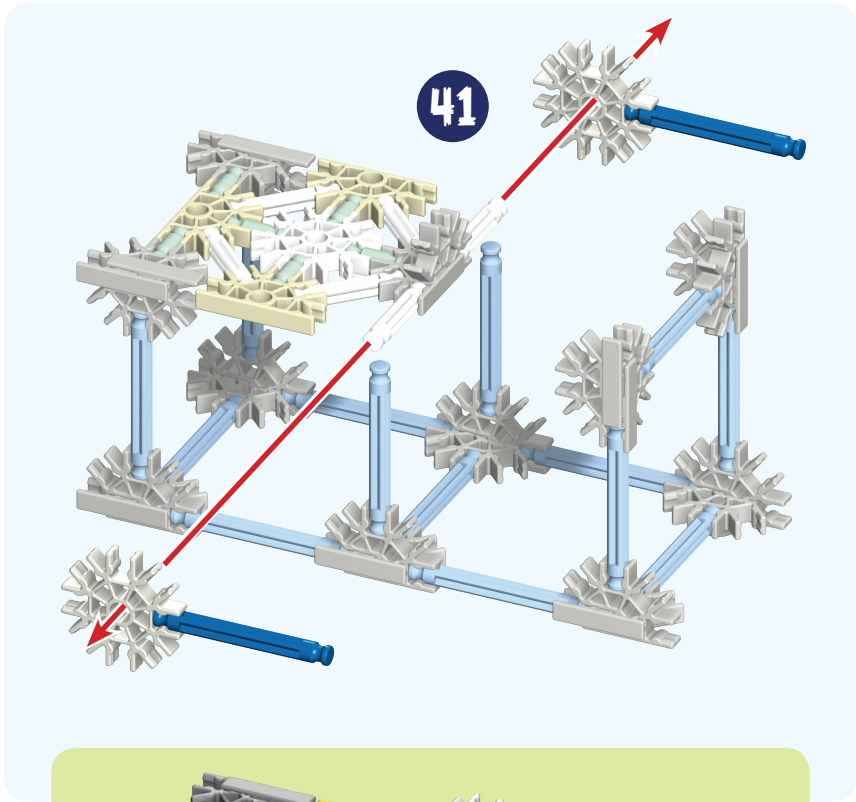

ANGRY BIRDS™

RAILWAY RUNAWAY ALT

BUILDING SET™

17

x4

18

15 - 18

27

15 - 27

34

15 - 34

37

37 - 38

47

37 - 47