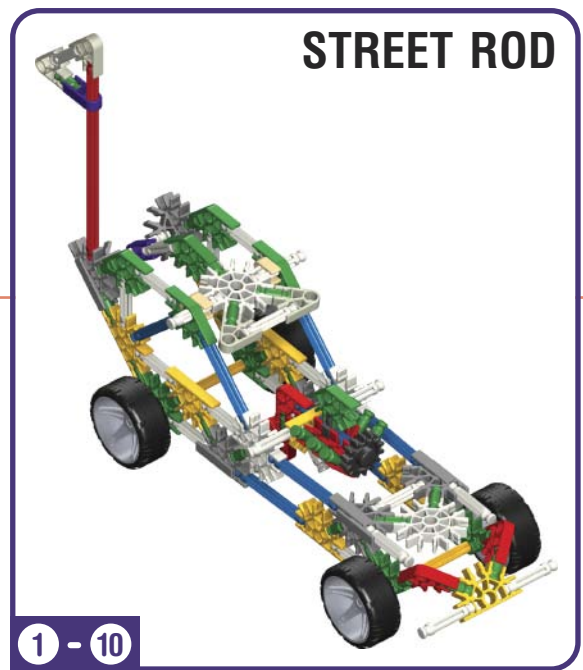

IMPORTANT: Attach all the chain links in the same direction.

STREET ROD

2

SURFER PICK-UP

11 - 14

11 - 13

14

11 - 14