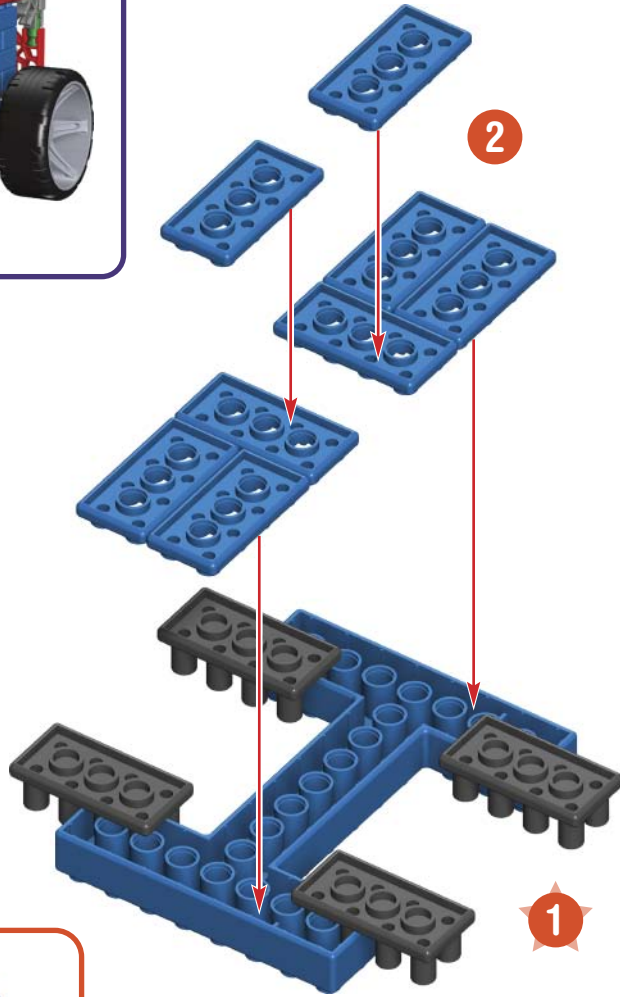

IMPORTANT: Attach all the chain links in the same direction.

STREET ROD

2

SURFER PICK-UP

11 - 14

11 - 13

14

11 - 14