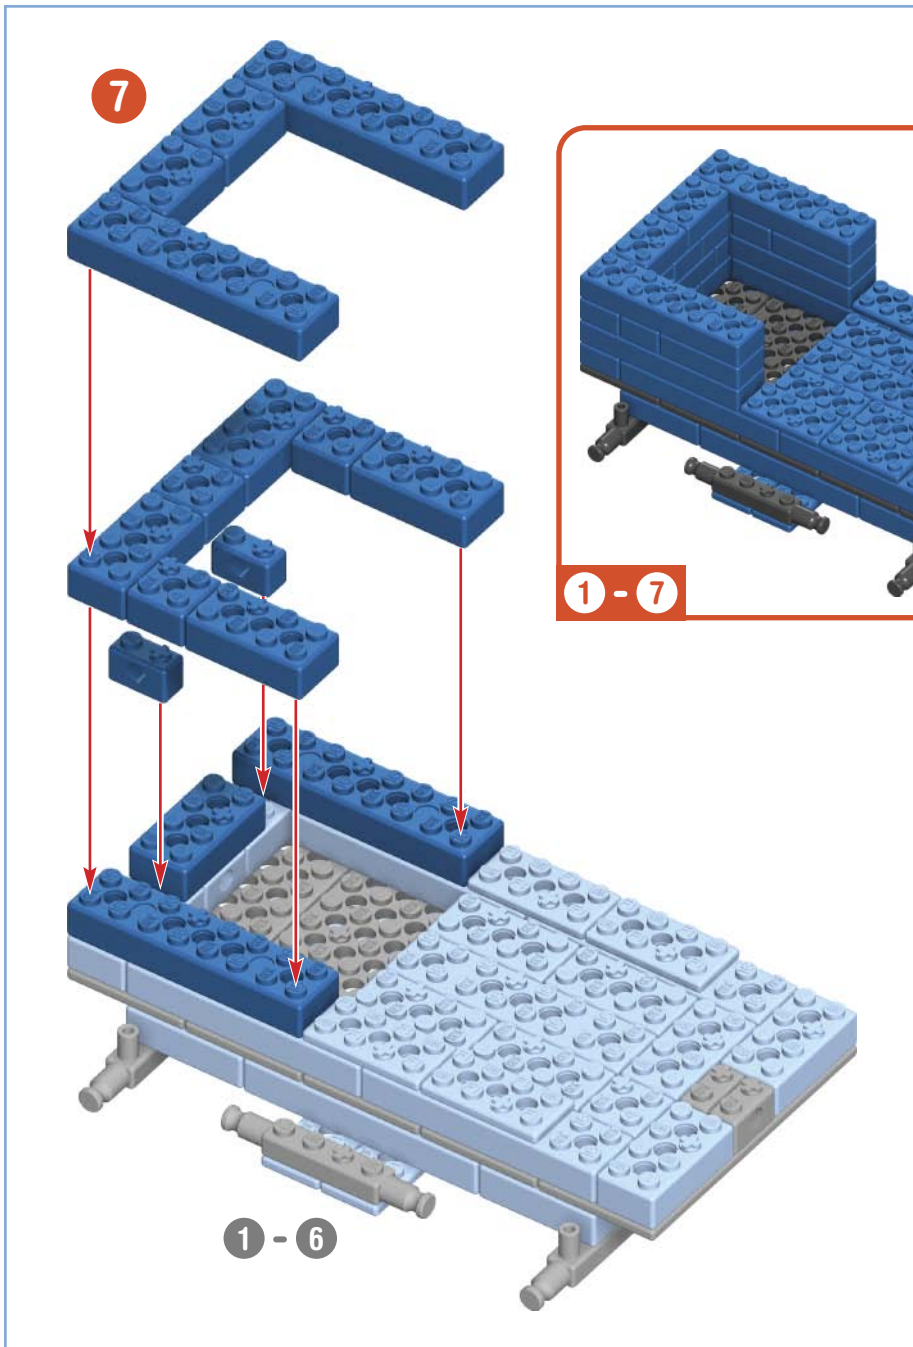

IMPORTANT: Attach all the chain links in the same direction.

STREET ROD

2

SURFER PICK-UP

11 - 14

11 - 13

14

11 - 14