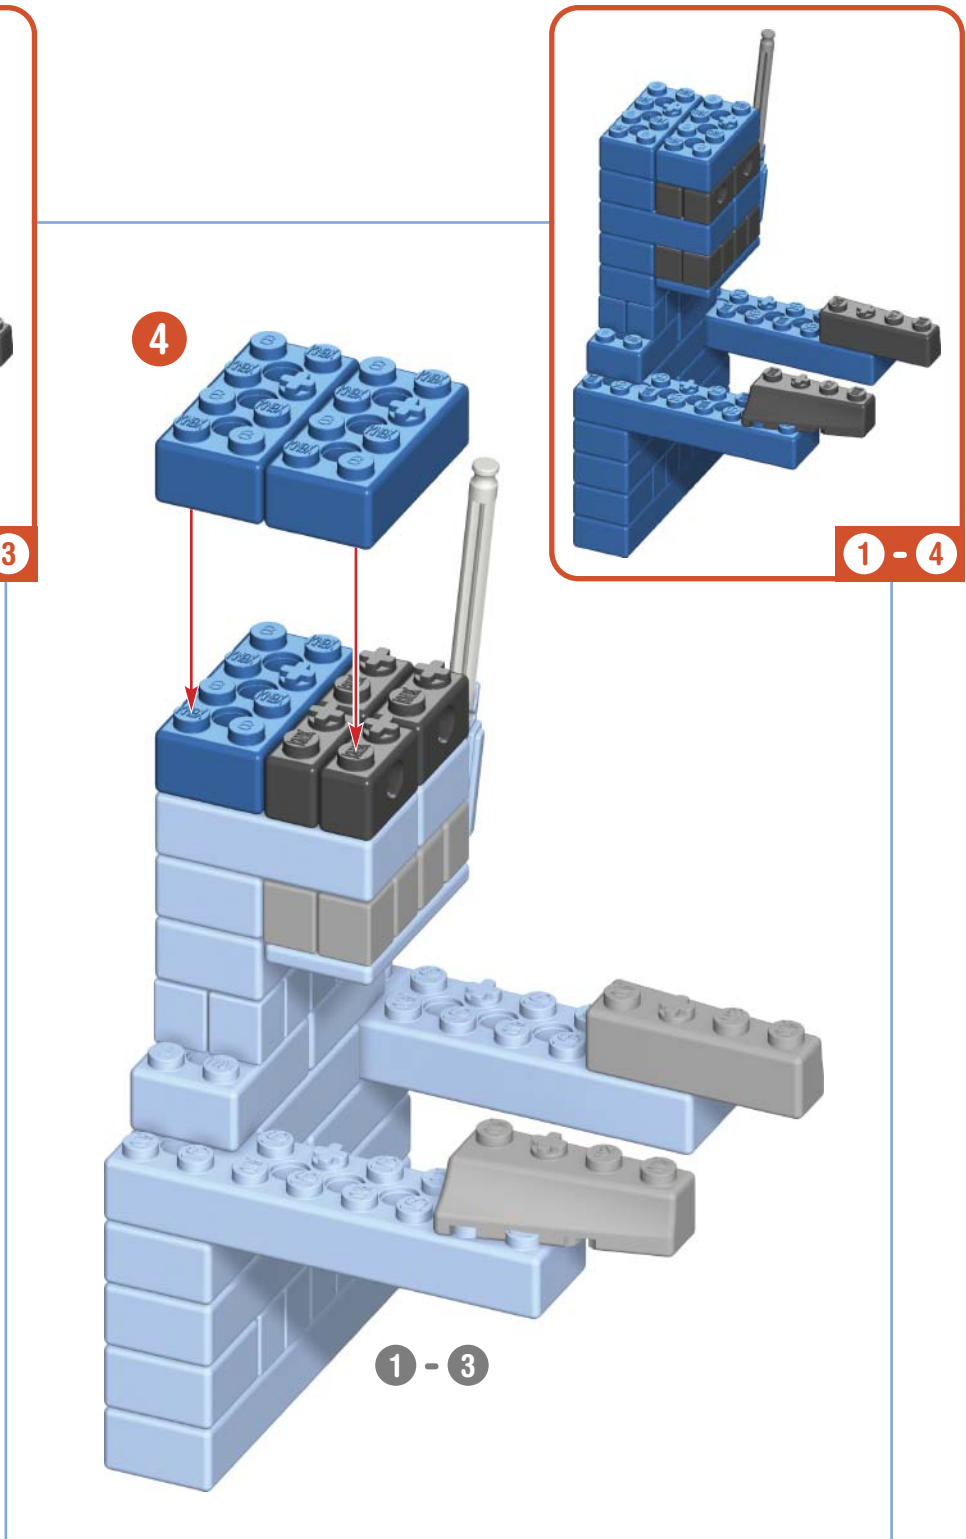

**WRECKING
BALL**
page 136

STREET ROD
page 102

**TROJAN
HORSE**
page 123

WRENCH
page 141

SCUBA DIVER

x2

5

x2

IMPORTANT: Attach all the chain links in the same direction.

STREET ROD

2

SURFER PICK-UP

11 - 14

11 - 13

14

11 - 14