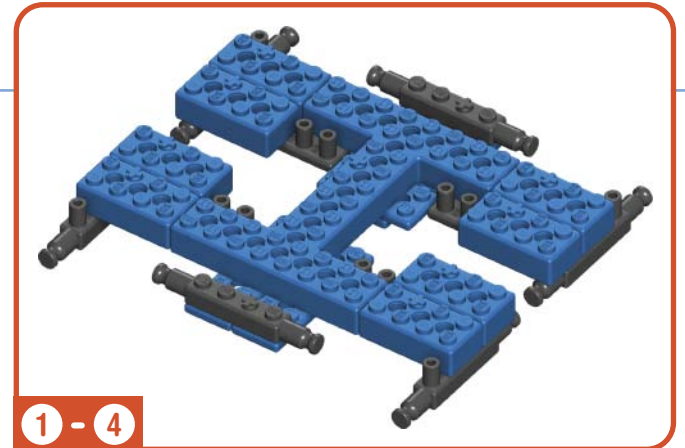

IMPORTANT: Attach all the chain links in the same direction.

STREET ROD

2

SURFER PICK-UP

11 - 14

11 - 13

14

11 - 14