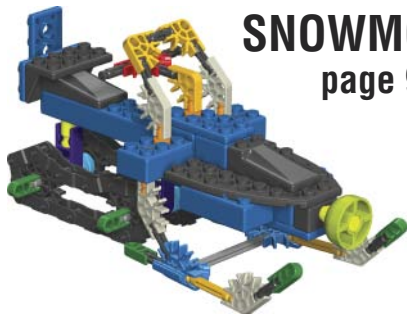

**SCUBA
DIVER**
page 92

**SURFER
PICK-UP**
page 105

VIKING SHIP
page 127

SMALL PICK-UP
page 96

SWING RIDE
page 113

WEIGHTLIFTER
page 133

SNOWMOBILE
page 98

**TANKER
TRUCK**
page 118

**WRECKING
BALL**
page 136

STREET ROD
page 102

**TROJAN
HORSE**
page 123

WRENCH
page 141

SCUBA DIVER

x2

5

x2

IMPORTANT: Attach all the chain links in the same direction.

STREET ROD

2

SURFER PICK-UP

11 - 14

11 - 13

14

11 - 14