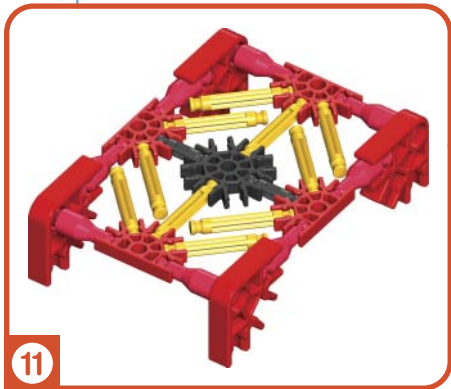

IMPORTANT: Attach all the chain links in the same direction.

STREET ROD

2

SURFER PICK-UP

11 - 14

11 - 13

14

11 - 14