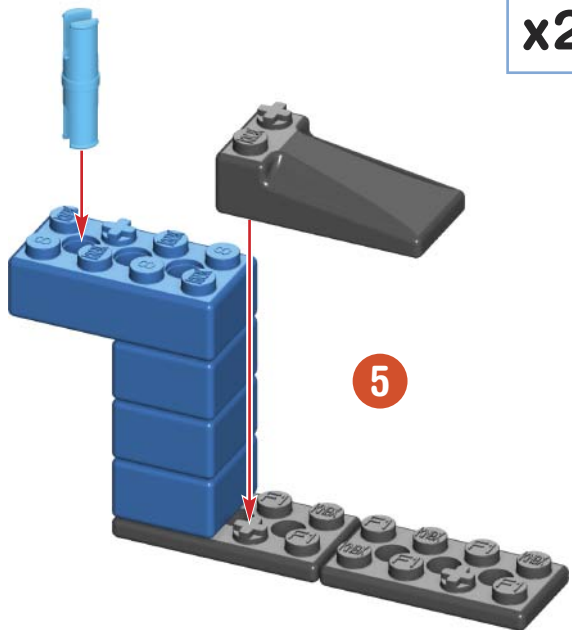

**WRECKING
BALL**
page 136

STREET ROD
page 102

**TROJAN
HORSE**
page 123

WRENCH
page 141

SCUBA DIVER

x2

5

x2

IMPORTANT: Attach all the chain links in the same direction.

STREET ROD

2

SURFER PICK-UP

11 - 14

11 - 13

14

11 - 14