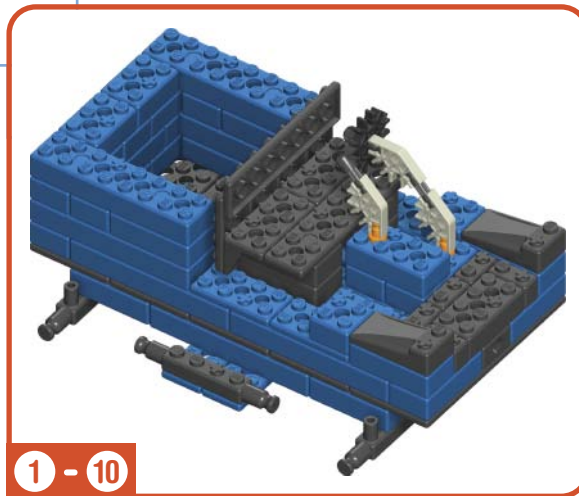

IMPORTANT: Attach all the chain links in the same direction.

STREET ROD

2

SURFER PICK-UP

11 - 14

11 - 13

14

11 - 14