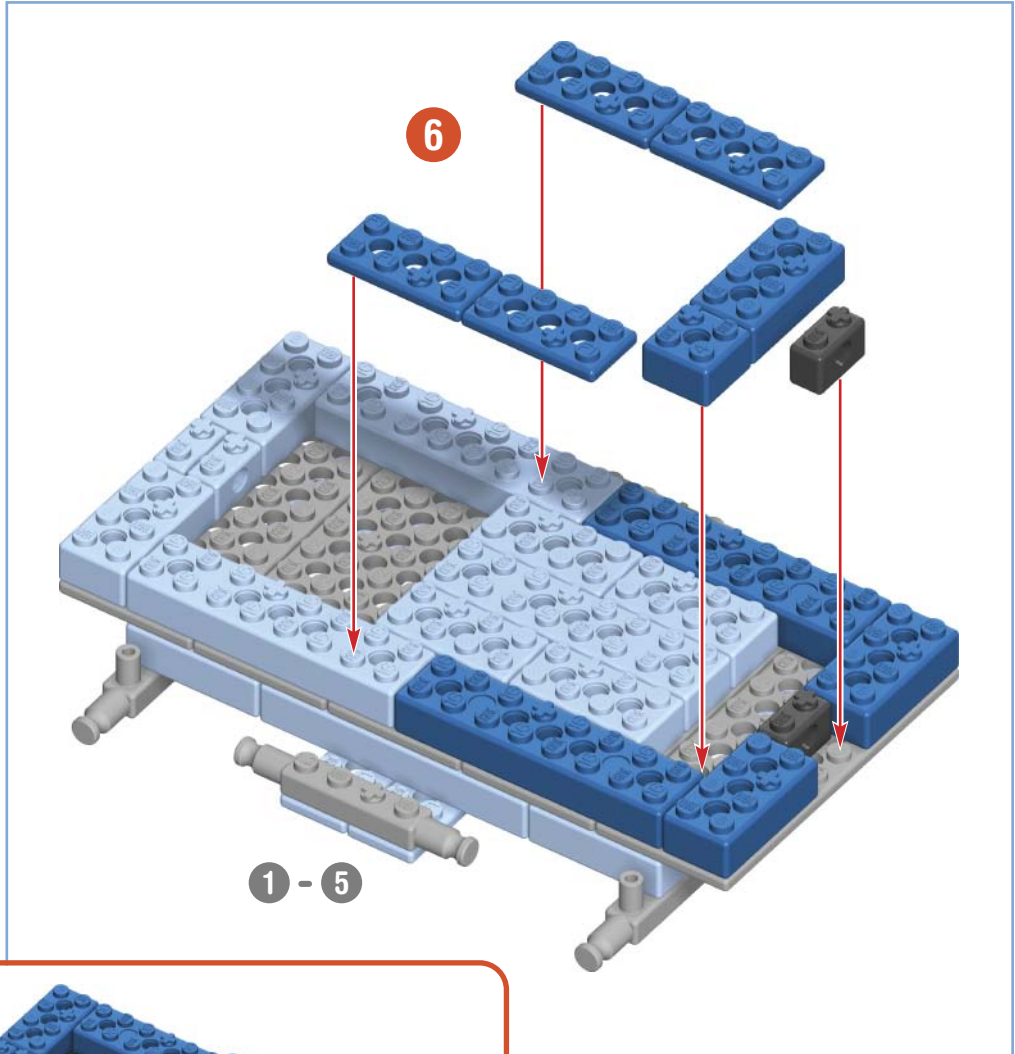

IMPORTANT: Attach all the chain links in the same direction.

STREET ROD

2

SURFER PICK-UP

11 - 14

11 - 13

14

11 - 14