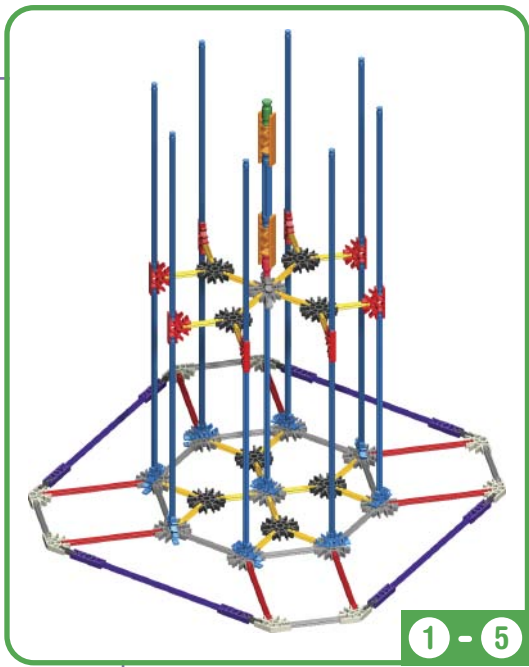

IMPORTANT: Attach all the chain links in the same direction.

STREET ROD

2

SURFER PICK-UP

11 - 14

11 - 13

14

11 - 14

15

16

11 - 16

11 - 17

11 - 16

17

SWING RIDE

TANKER TRUCK