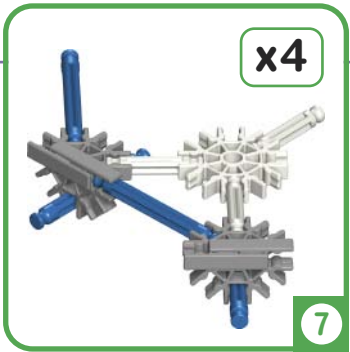

IMPORTANT: Attach all the chain links in the same direction.

STREET ROD

2

SURFER PICK-UP

11 - 14

11 - 13

14

11 - 14

15

16

11 - 16

11 - 17

11 - 16

17

SWING RIDE

TANKER TRUCK