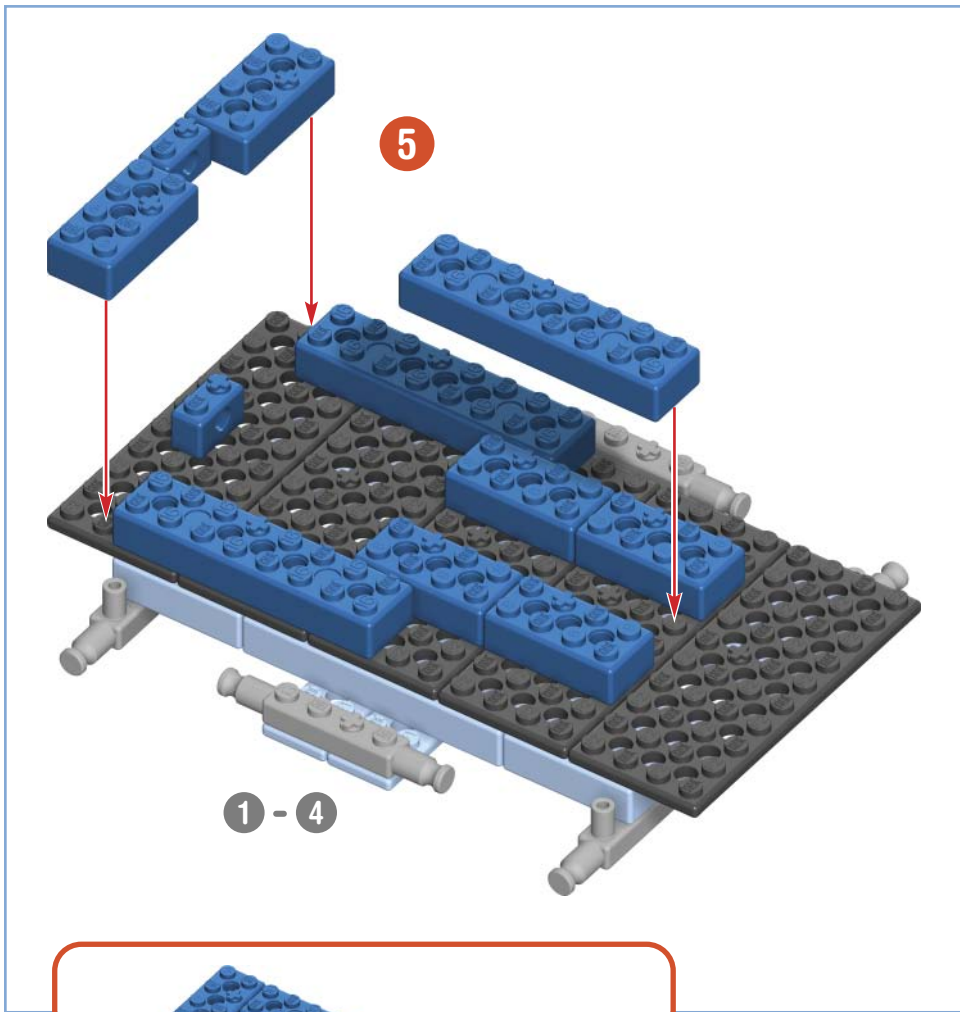

IMPORTANT: Attach all the chain links in the same direction.

STREET ROD

2

SURFER PICK-UP

11 - 14

11 - 13

14

11 - 14