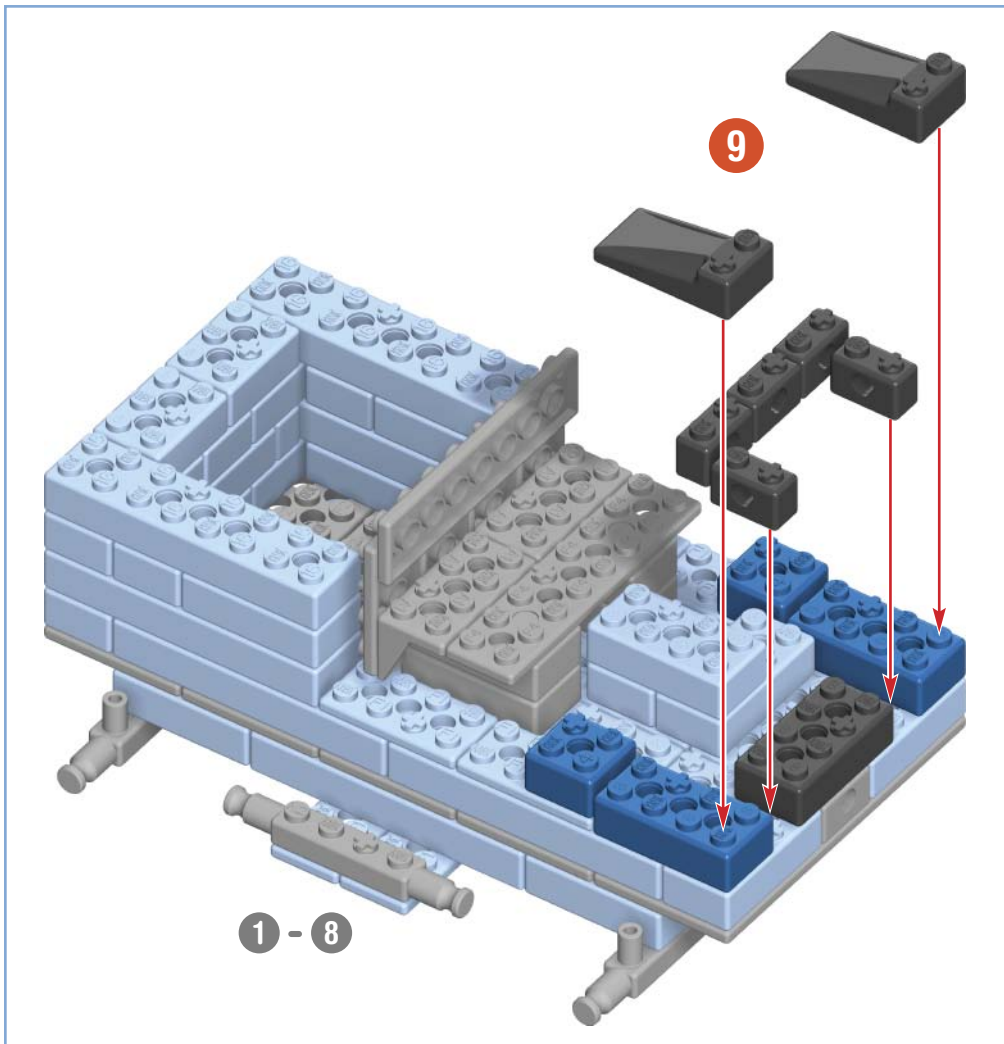

IMPORTANT: Attach all the chain links in the same direction.

STREET ROD

2

SURFER PICK-UP

11 - 14

11 - 13

14

11 - 14