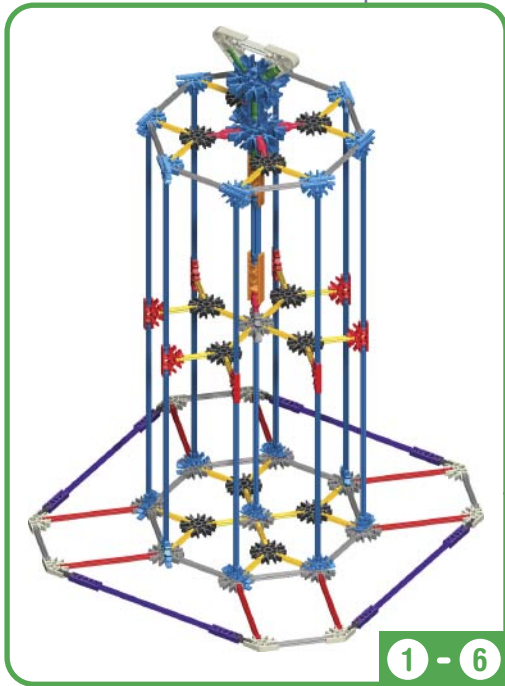

IMPORTANT: Attach all the chain links in the same direction.

STREET ROD

2

SURFER PICK-UP

11 - 14

11 - 13

14

11 - 14

15

16

11 - 16

11 - 17

11 - 16

17

SWING RIDE

TANKER TRUCK