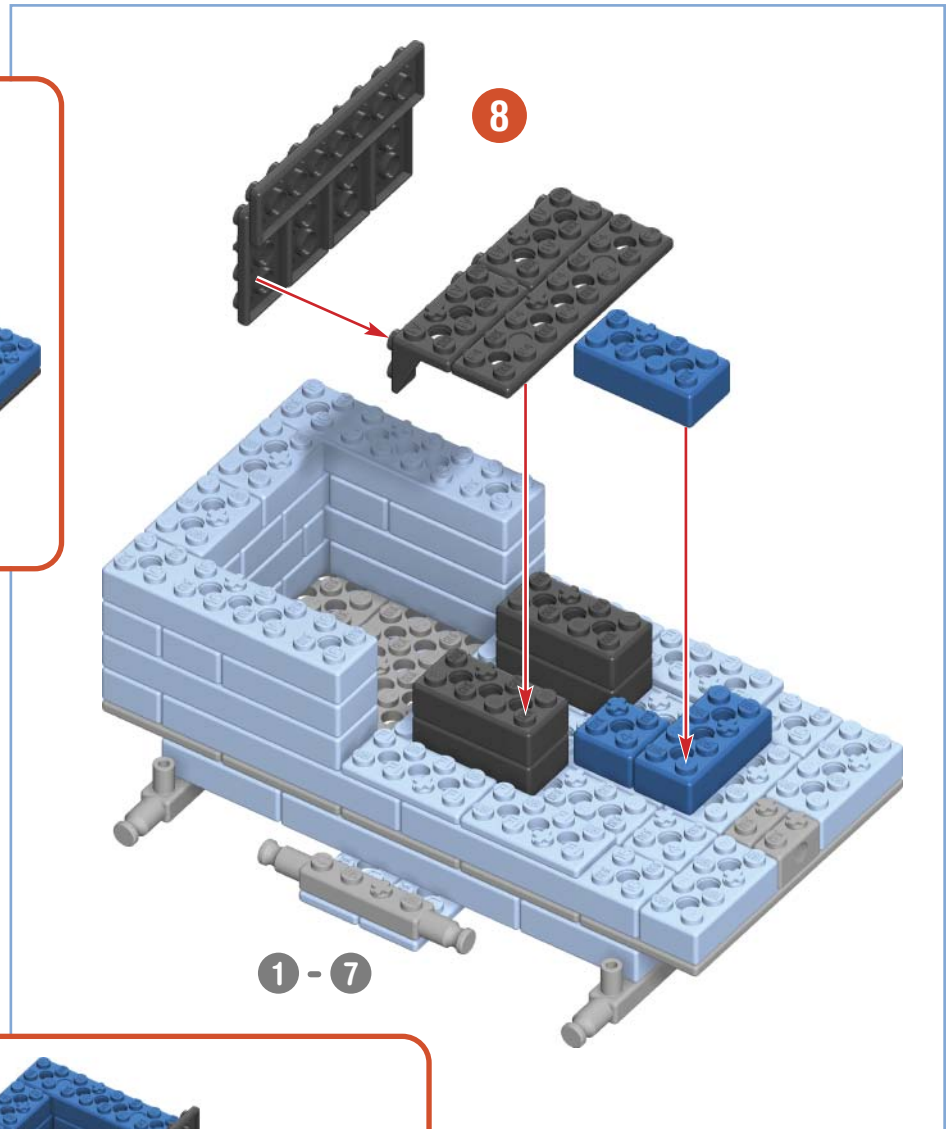

IMPORTANT: Attach all the chain links in the same direction.

STREET ROD

2

SURFER PICK-UP

11 - 14

11 - 13

14

11 - 14