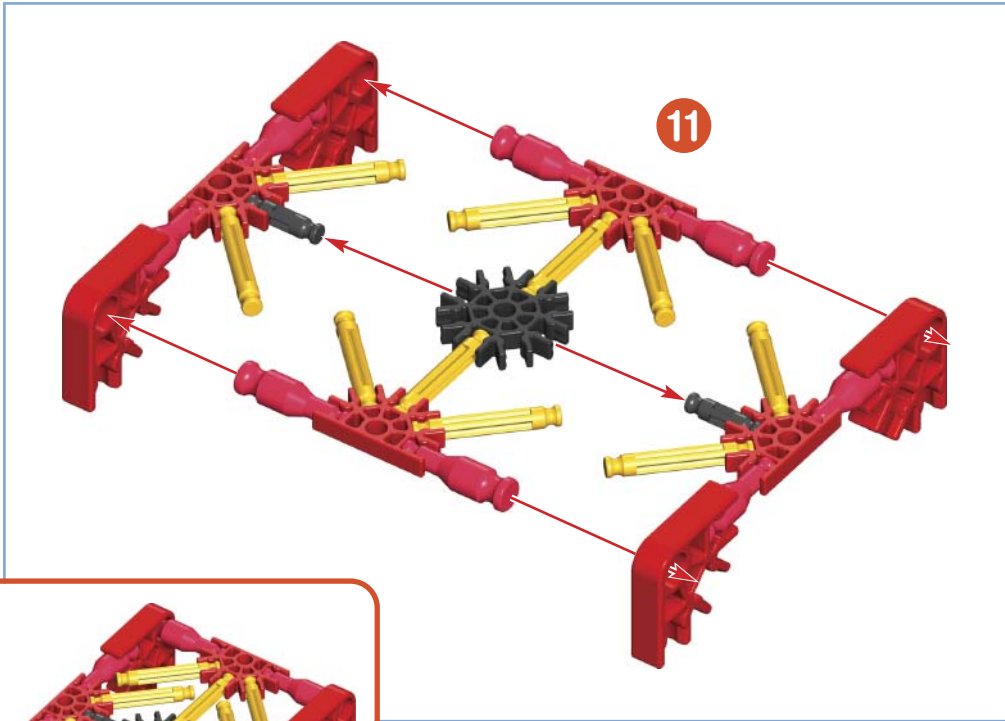

IMPORTANT: Attach all the chain links in the same direction.

STREET ROD

2

SURFER PICK-UP

11 - 14

11 - 13

14

11 - 14