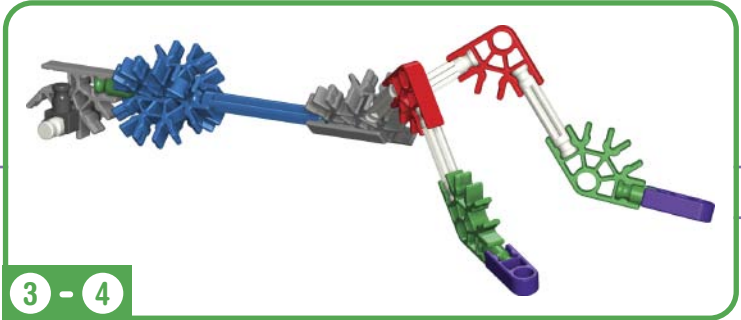

IMPORTANT: Attach all the chain links in the same direction.

STREET ROD

2

SURFER PICK-UP

11 - 14

11 - 13

14

11 - 14

15

16

11 - 16

11 - 17

11 - 16

17

SWING RIDE

TANKER TRUCK

x2

1

TROJAN HORSE

TROJAN HORSE

VIKING SHIP

x2

x2

1 - 2

VIKING SHIP

WEIGHTLIFTER

3 - 4

3 - 4

3 - 5

WRECKING BALL

12

1 - 11