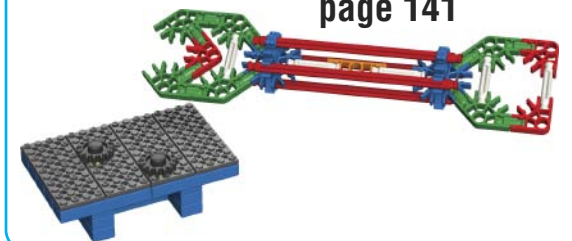

**SCUBA
DIVER**
page 92

**SURFER
PICK-UP**
page 105

VIKING SHIP
page 127

SMALL PICK-UP
page 96

SWING RIDE
page 113

WEIGHTLIFTER
page 133

SNOWMOBILE
page 98

**TANKER
TRUCK**
page 118

**WRECKING
BALL**
page 136

STREET ROD
page 102

**TROJAN
HORSE**
page 123

WRENCH
page 141

SCUBA DIVER

x2

5

x2

IMPORTANT: Attach all the chain links in the same direction.

STREET ROD

2

SURFER PICK-UP

11 - 14

11 - 13

14

11 - 14