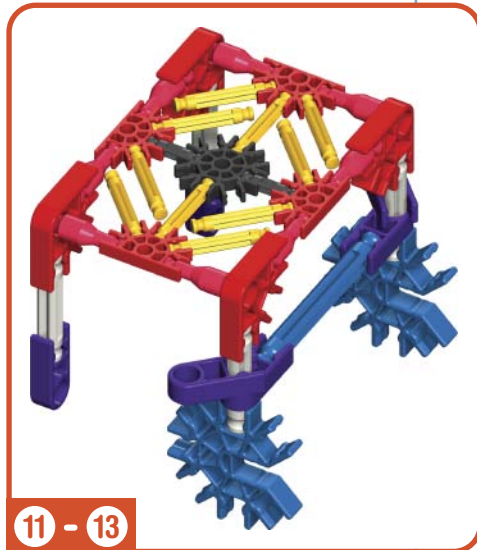

**WRECKING
BALL**
page 136

STREET ROD
page 102

**TROJAN
HORSE**
page 123

WRENCH
page 141

SCUBA DIVER

x2

5

x2

IMPORTANT: Attach all the chain links in the same direction.

STREET ROD

2

SURFER PICK-UP

11 - 14

11 - 13

14

11 - 14