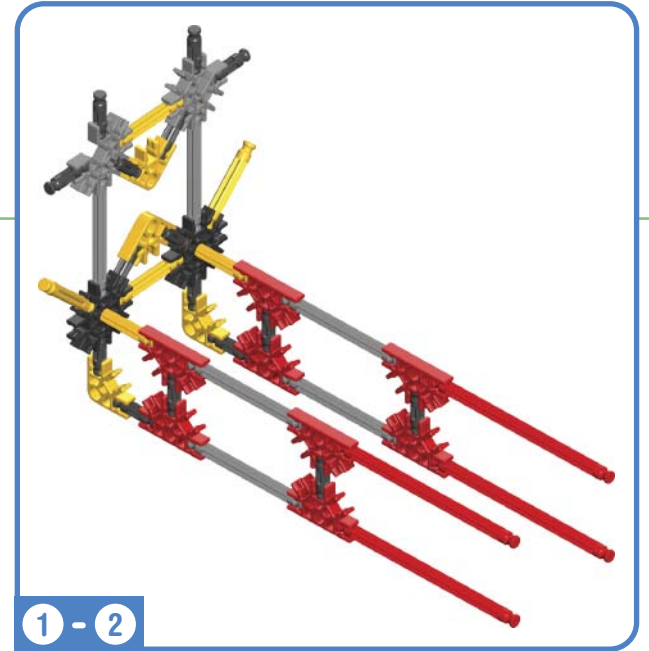

TANKER TRUCK