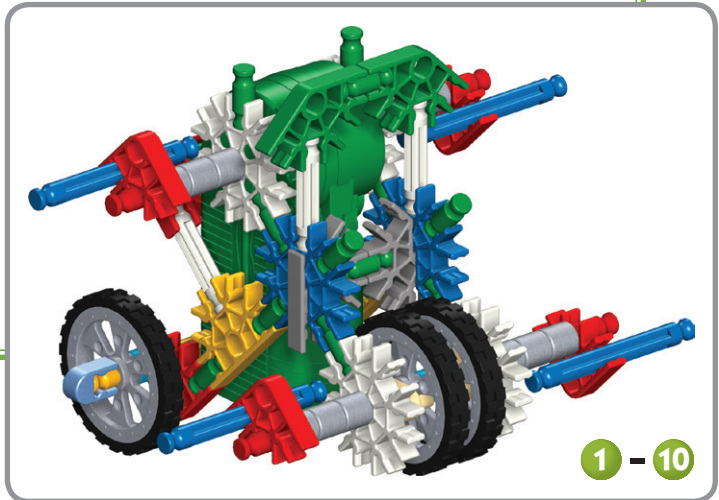

Crab Bot

Did you install 2 AA (or LR6) batteries in the motor?

Crab Bot

1 - 16