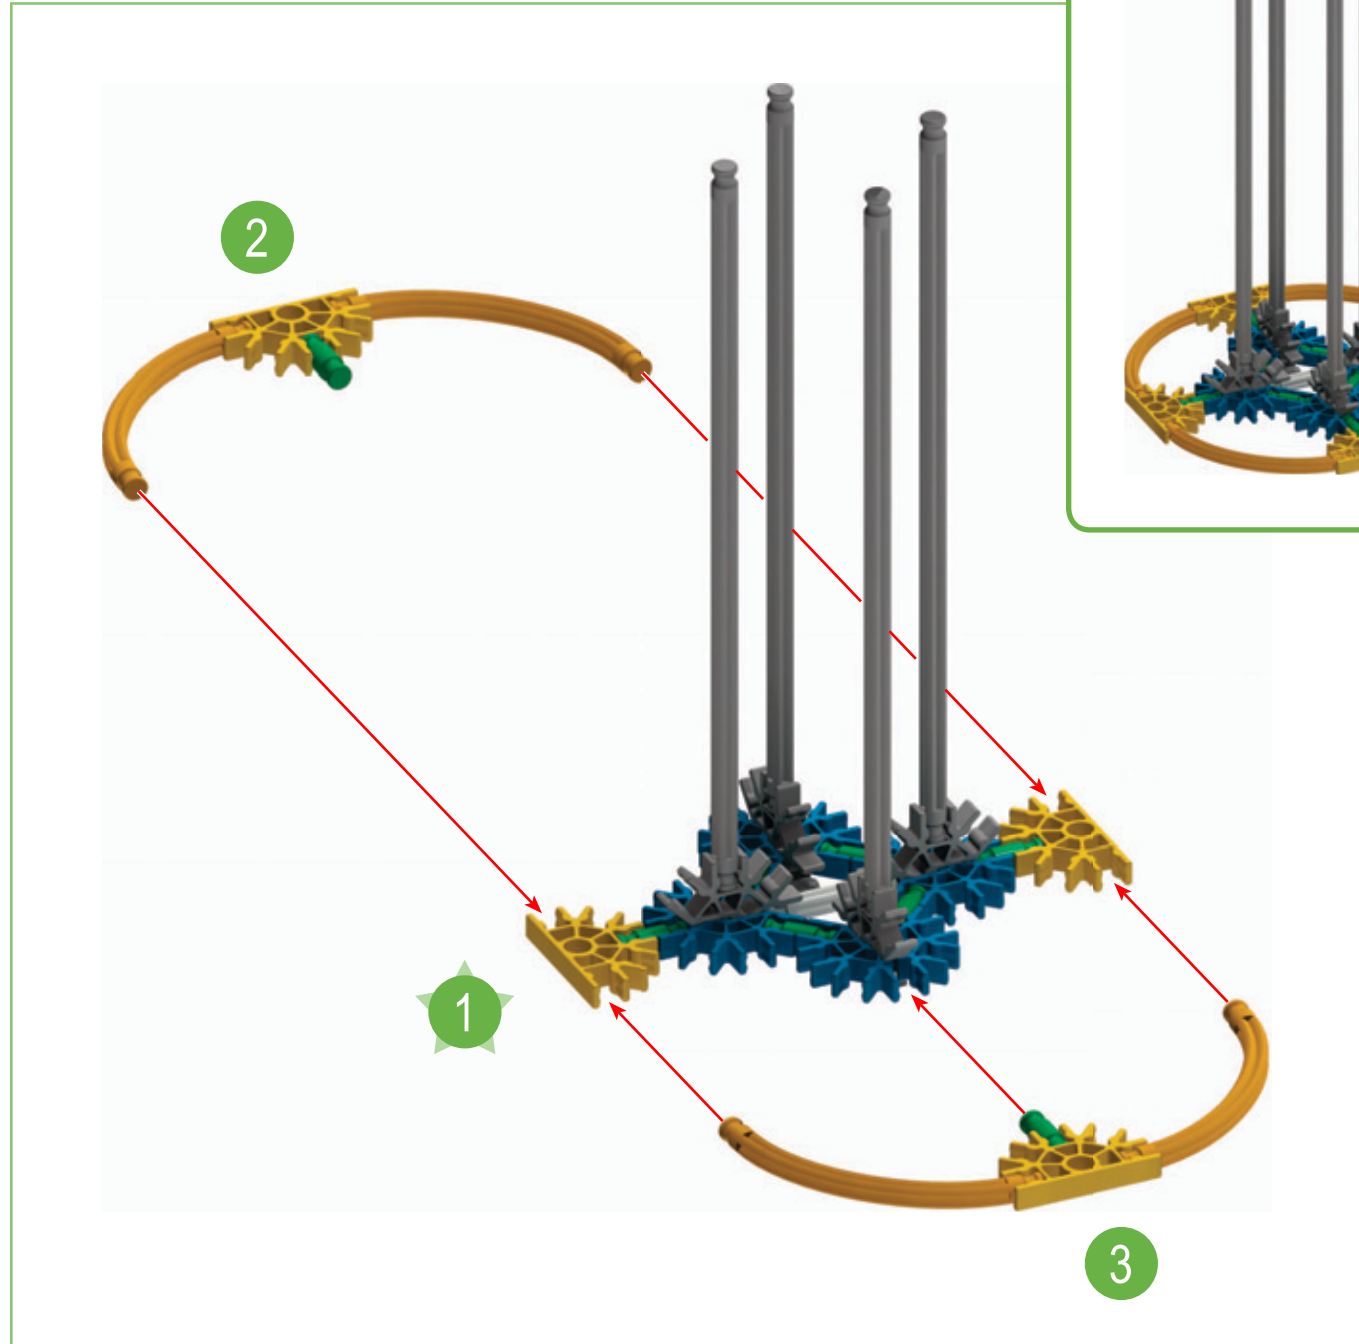

Lime Flavored Snow Cone

3 Stars

Potted Flowers

Little House

Floor Lamp

Mermaid

1 - 4

4

Short-snouted Seahorse

Person Dancing