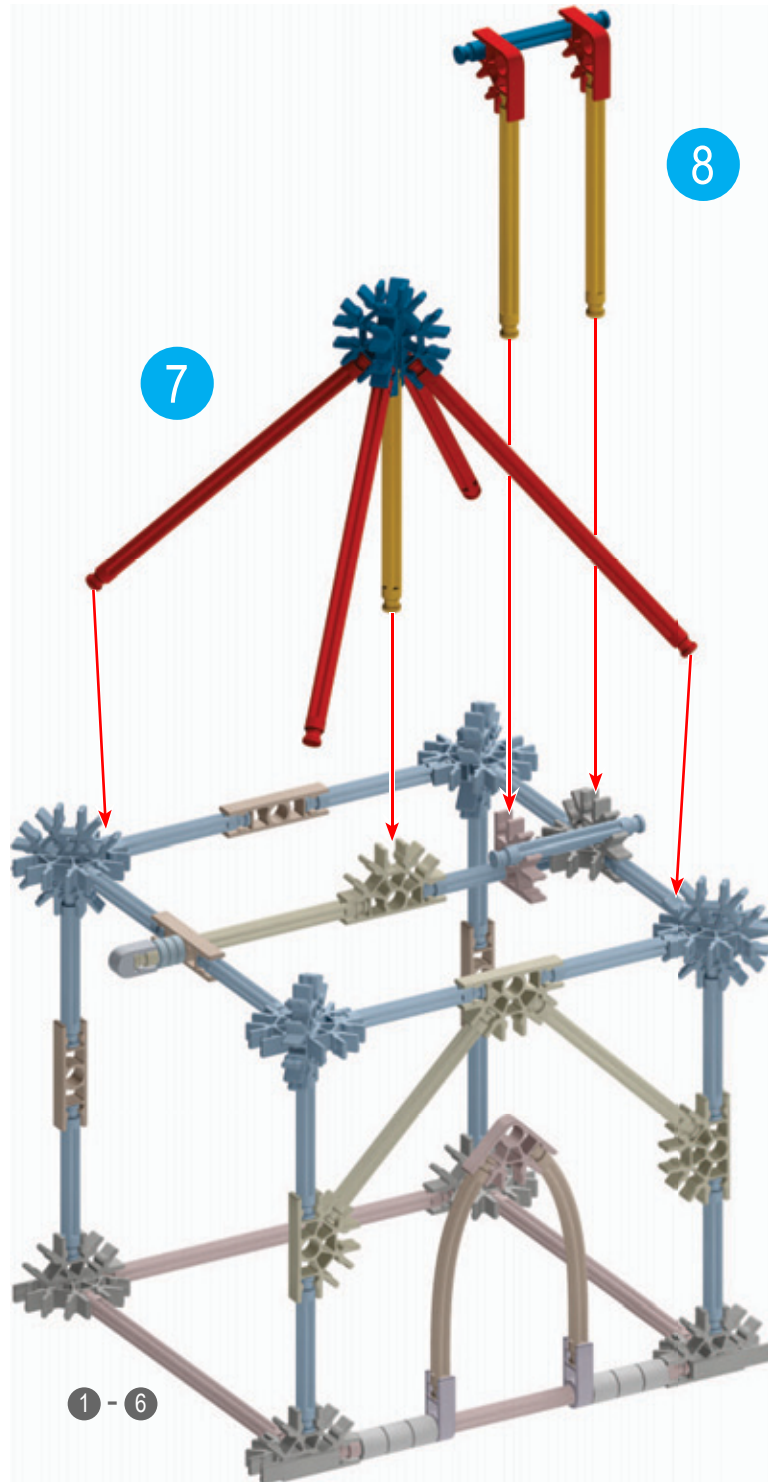

**Lime
Flavored
Snow
Cone**

3 Stars

**Potted
Flowers**

Little House

Mermaid

**Floor
Lamp**

**Short-snouted
Seahorse**

**Person
Dancing**

Lime Flavored Snow Cone

3 Stars

Potted Flowers

Little House

Floor Lamp

Mermaid

1 - 4

4

Short-snouted Seahorse

Person Dancing