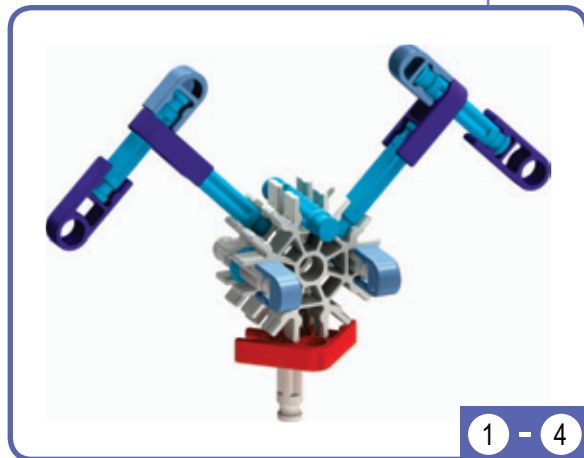

Lime Flavored Snow Cone

3 Stars

Potted Flowers

Little House

Floor Lamp

Mermaid

1 - 4

4

Short-snouted Seahorse

Person Dancing