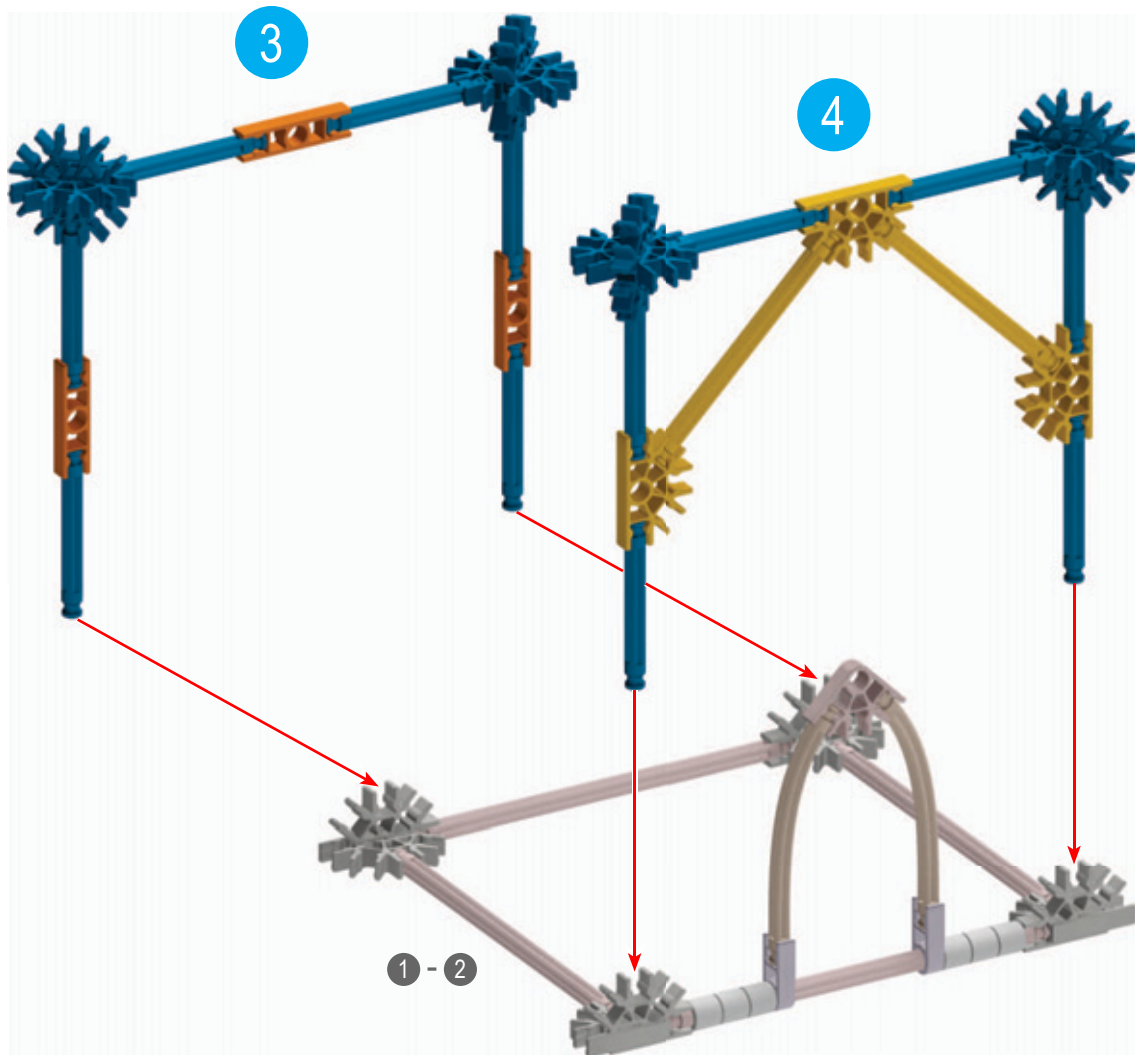

Lime Flavored Snow Cone

3 Stars

Potted Flowers

Little House

Floor Lamp

Mermaid

1 - 4

4

Short-snouted Seahorse

Person Dancing