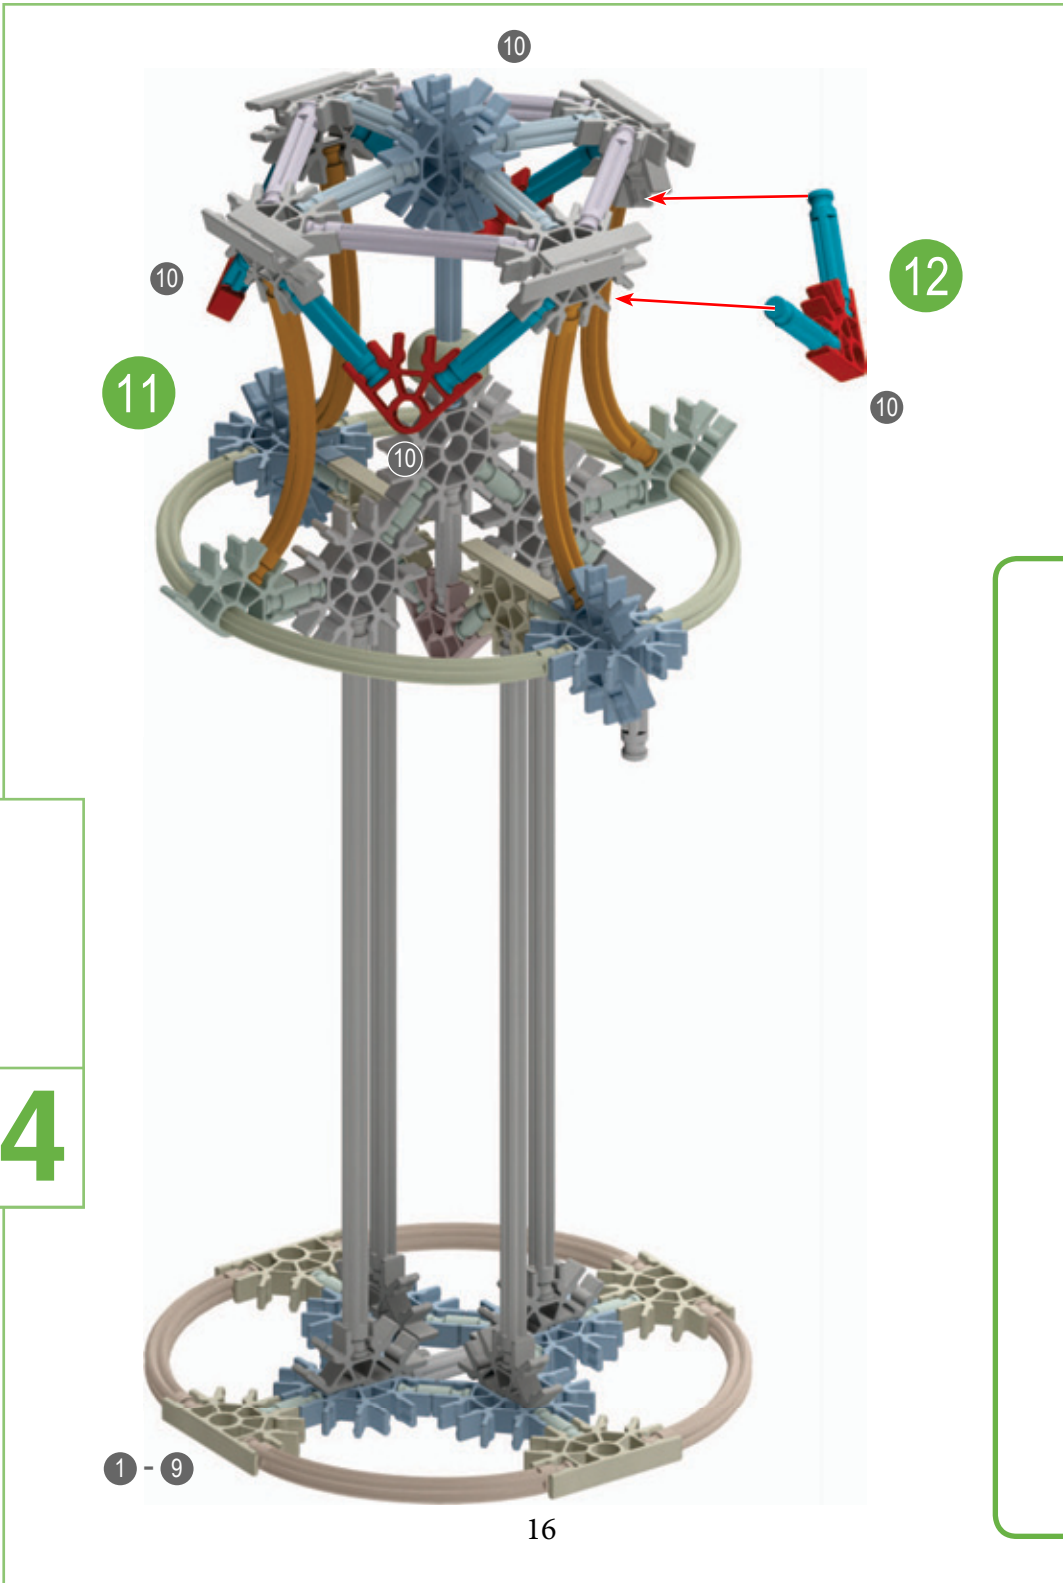

**Lime
Flavored
Snow
Cone**

3 Stars

**Potted
Flowers**

Little House

Mermaid

**Floor
Lamp**

**Short-snouted
Seahorse**

**Person
Dancing**

Lime Flavored Snow Cone

3 Stars

Potted Flowers

Little House

Floor Lamp

Mermaid

1 - 4

4

Short-snouted Seahorse

Person Dancing