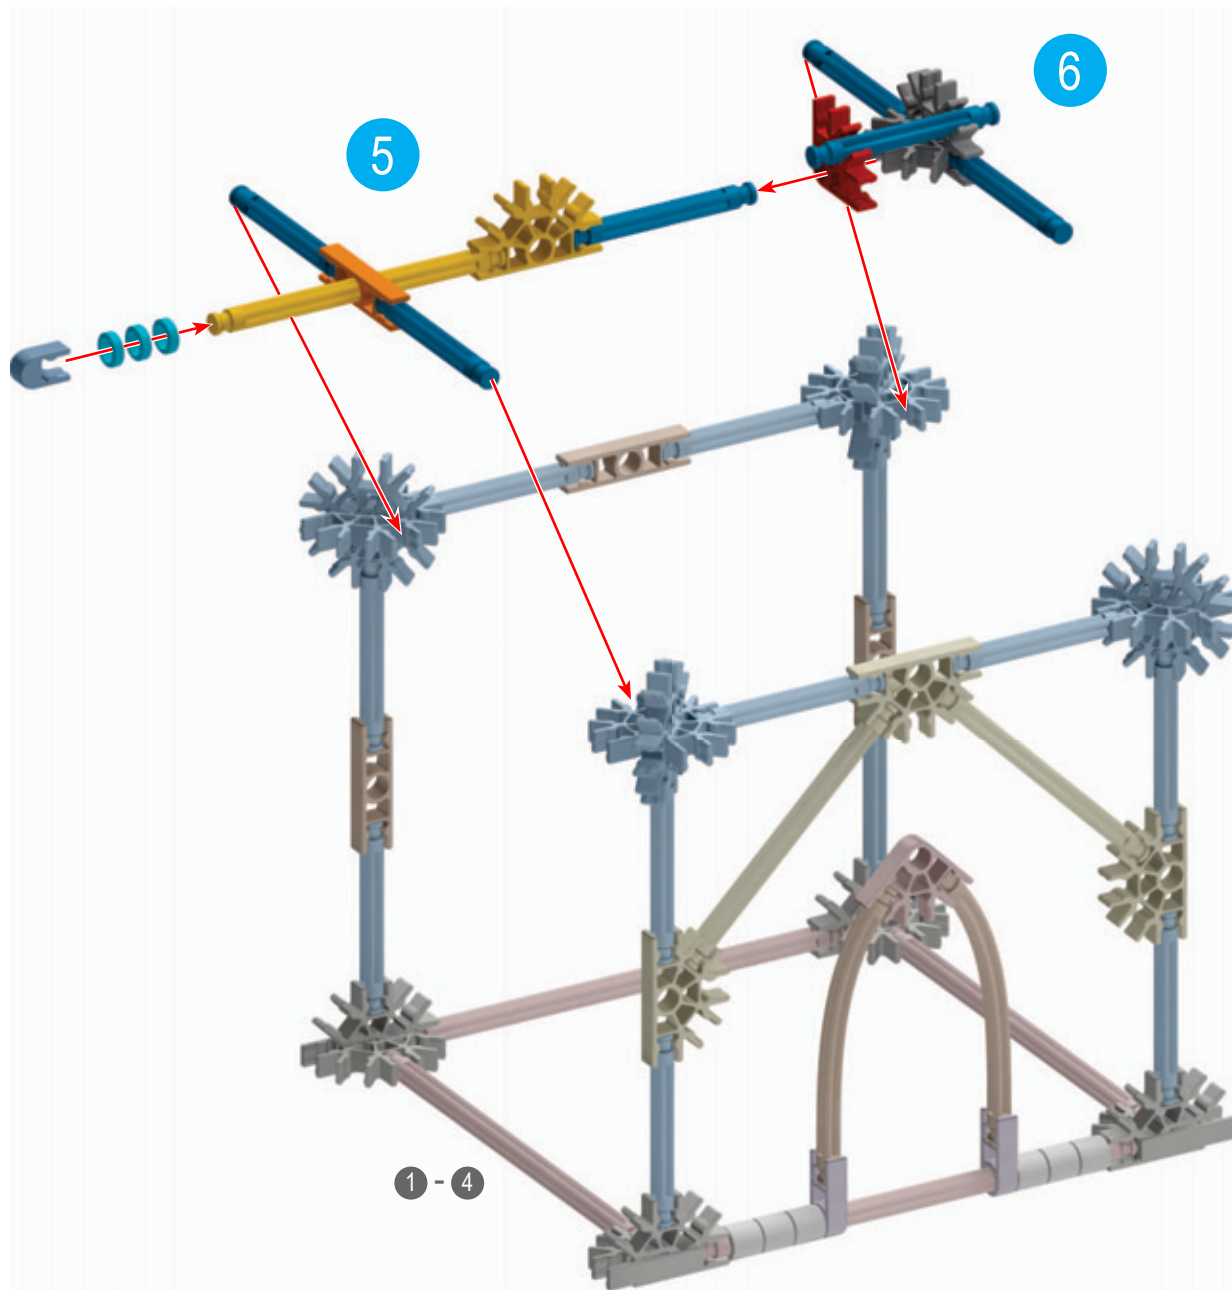

Lime Flavored Snow Cone

3 Stars

Potted Flowers

Little House

Floor Lamp

Mermaid

1 - 4

4

Short-snouted Seahorse

Person Dancing