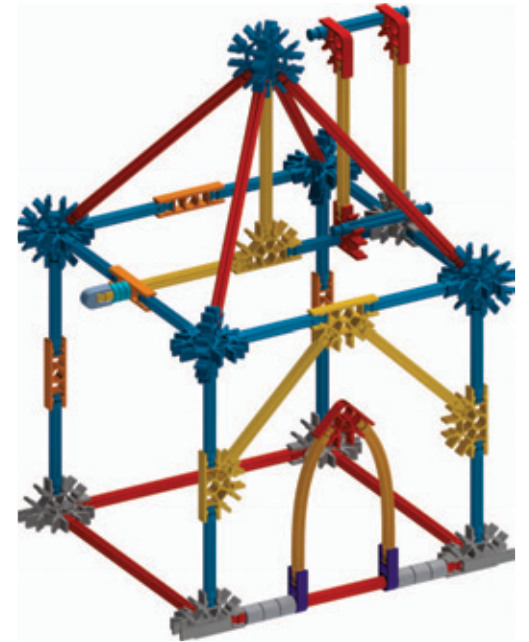

**Lime
Flavored
Snow
Cone**

3 Stars

**Potted
Flowers**

Little House

Mermaid

**Floor
Lamp**

**Short-snouted
Seahorse**

**Person
Dancing**

Lime Flavored Snow Cone

3 Stars

Potted Flowers

Little House

Floor Lamp

Mermaid

1 - 4

4

Short-snouted Seahorse

Person Dancing