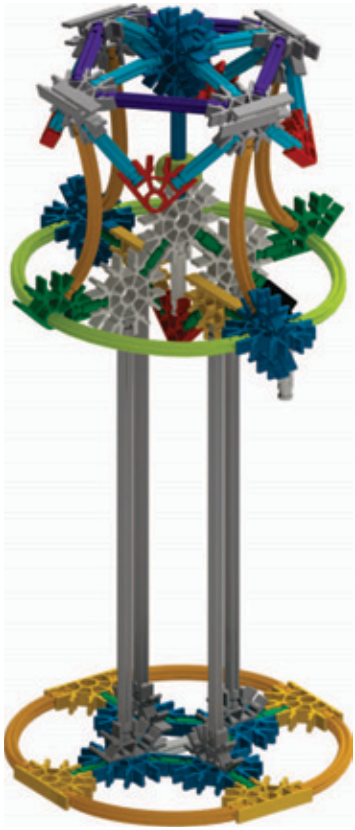

**Lime
Flavored
Snow
Cone**

3 Stars

**Potted
Flowers**

Little House

Mermaid

**Floor
Lamp**

**Short-snouted
Seahorse**

**Person
Dancing**

Lime Flavored Snow Cone

3 Stars

Potted Flowers

Little House

Floor Lamp

Mermaid

1 - 4

4

Short-snouted Seahorse

Person Dancing