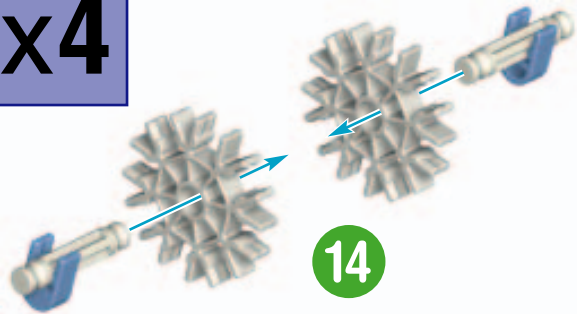

**Jail Cell**

**Lighthouse**

**1 - 2**

4 Lighthouse

1 London Eye

x2

x8

x2

x8

10

10

Hold the 3 layers together to cross-snap the Flexi-rods.  
You can add a temporary Rod and "clips"  
to hold the 3 white Connectors in place  
while you attach the Flexi-rods.

x6

Now add the Flexi-rods to the other side.

13

9 - 12

9 - 13

x4

14

x4

15

9 - 17