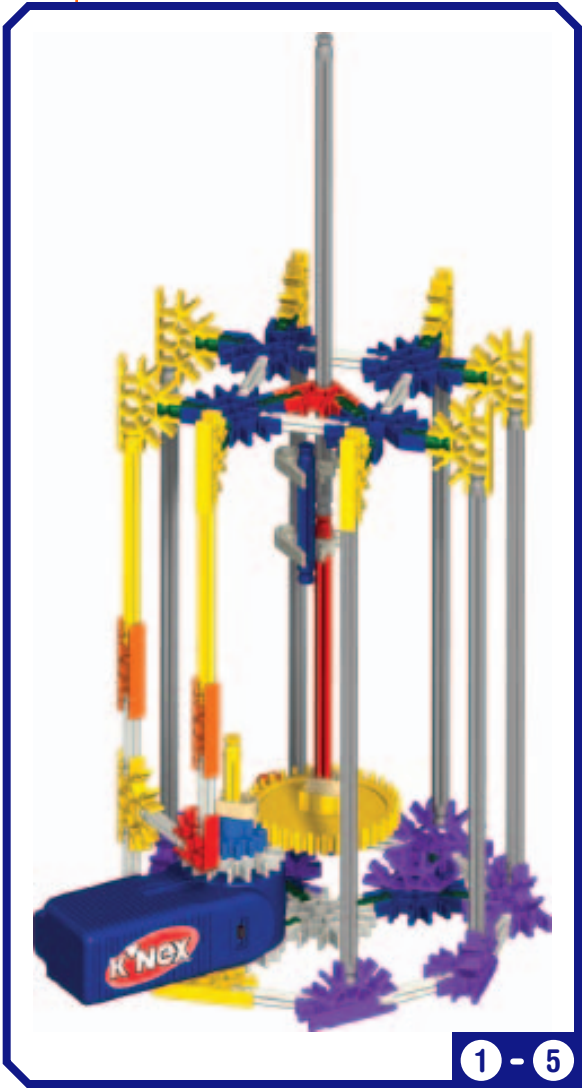

**Jail Cell**

**Lighthouse**

**1 - 2**

4 Lighthouse

1 London Eye

x2

x8

x2

x8

10

10

Hold the 3 layers together to cross-snap the Flexi-rods.  
You can add a temporary Rod and "clips"  
to hold the 3 white Connectors in place  
while you attach the Flexi-rods.

x6

Now add the Flexi-rods to the other side.