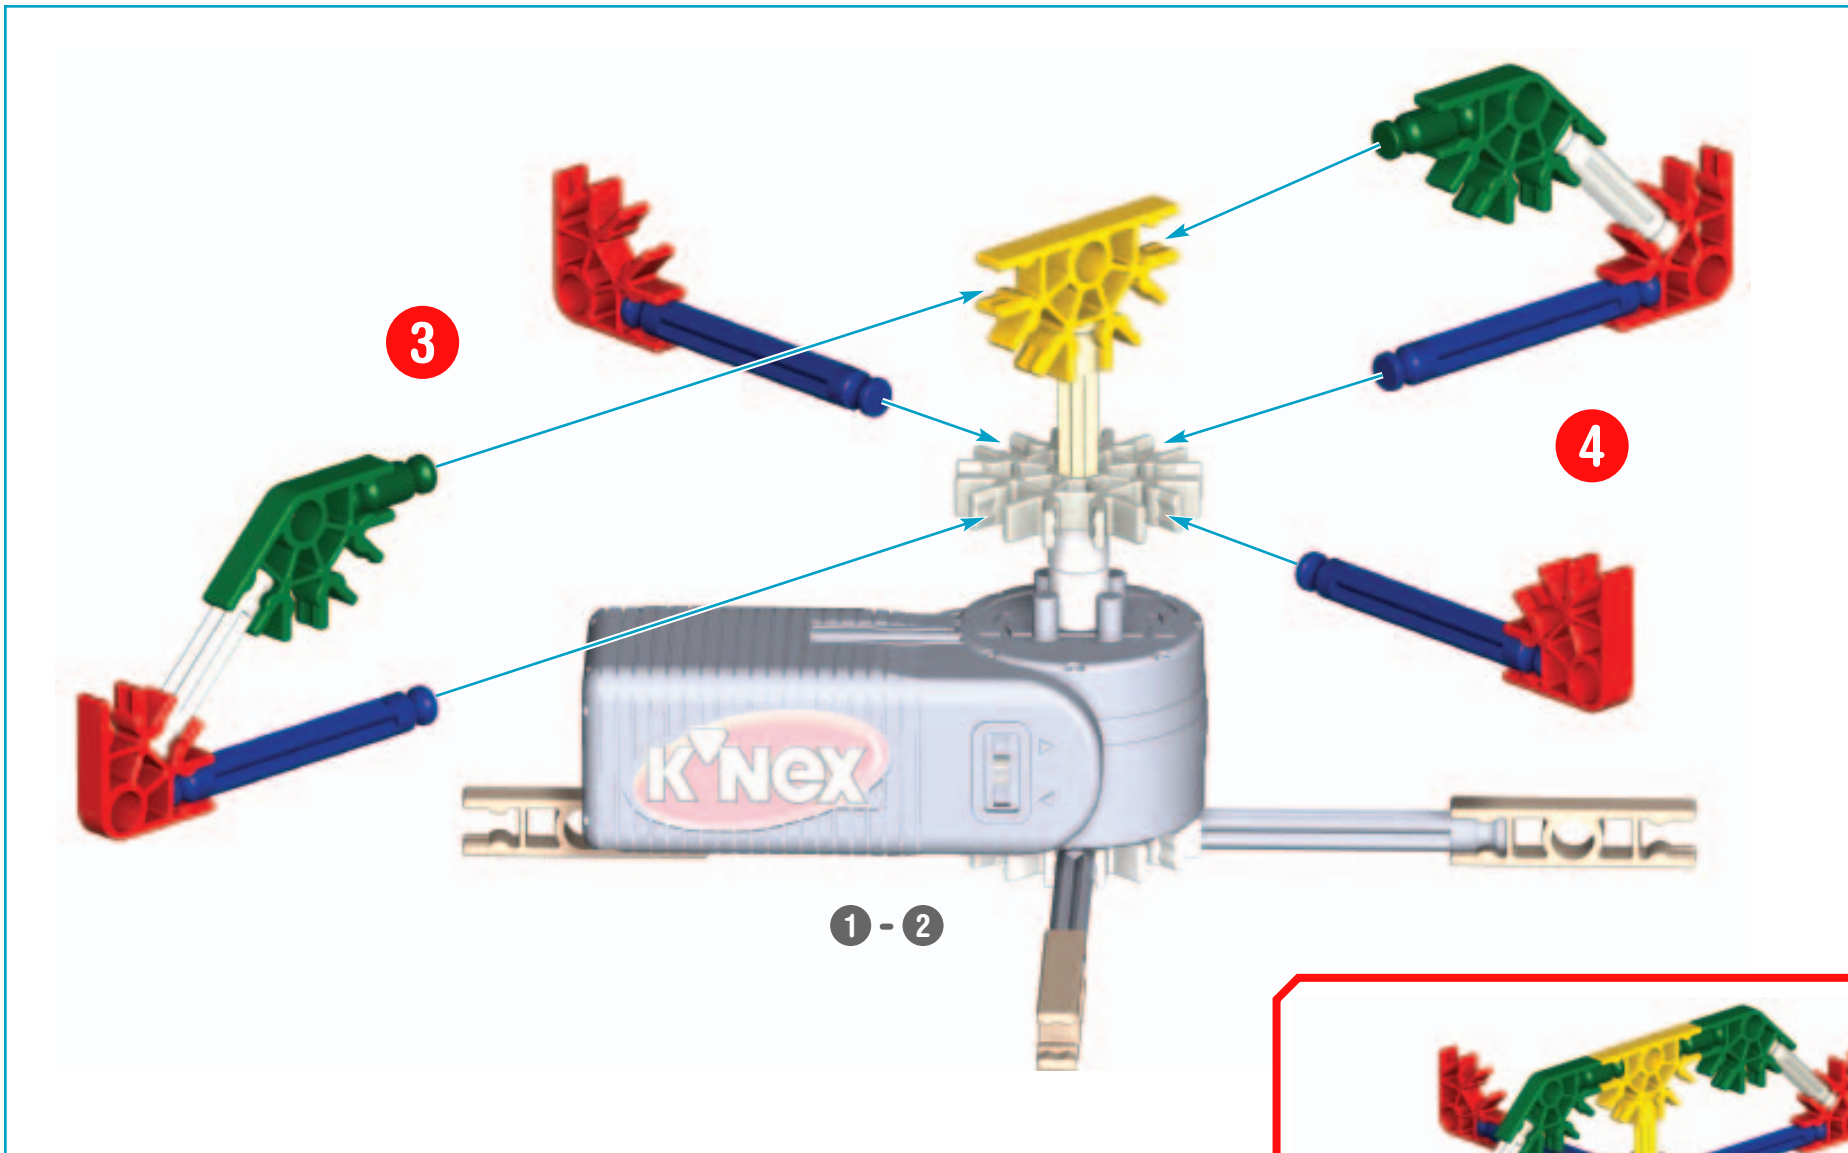

**2 Airport Control Tower**

**6 Airport Control Tower**

4x

2 Bobblehead Gargoyle

10

8 - 9

11

12

8 - 12

**Canal Lock**

**2 Canal Lock**

3 Canal Lock

4 Canal Lock

**Carousel**

x4

5

x8

10

10

Hold the 3 layers together to cross-snap the Flexi-rods.  
You can add a temporary Rod and "clips"  
to hold the 3 white Connectors in place  
while you attach the Flexi-rods.

x6

Now add the Flexi-rods to the other side.