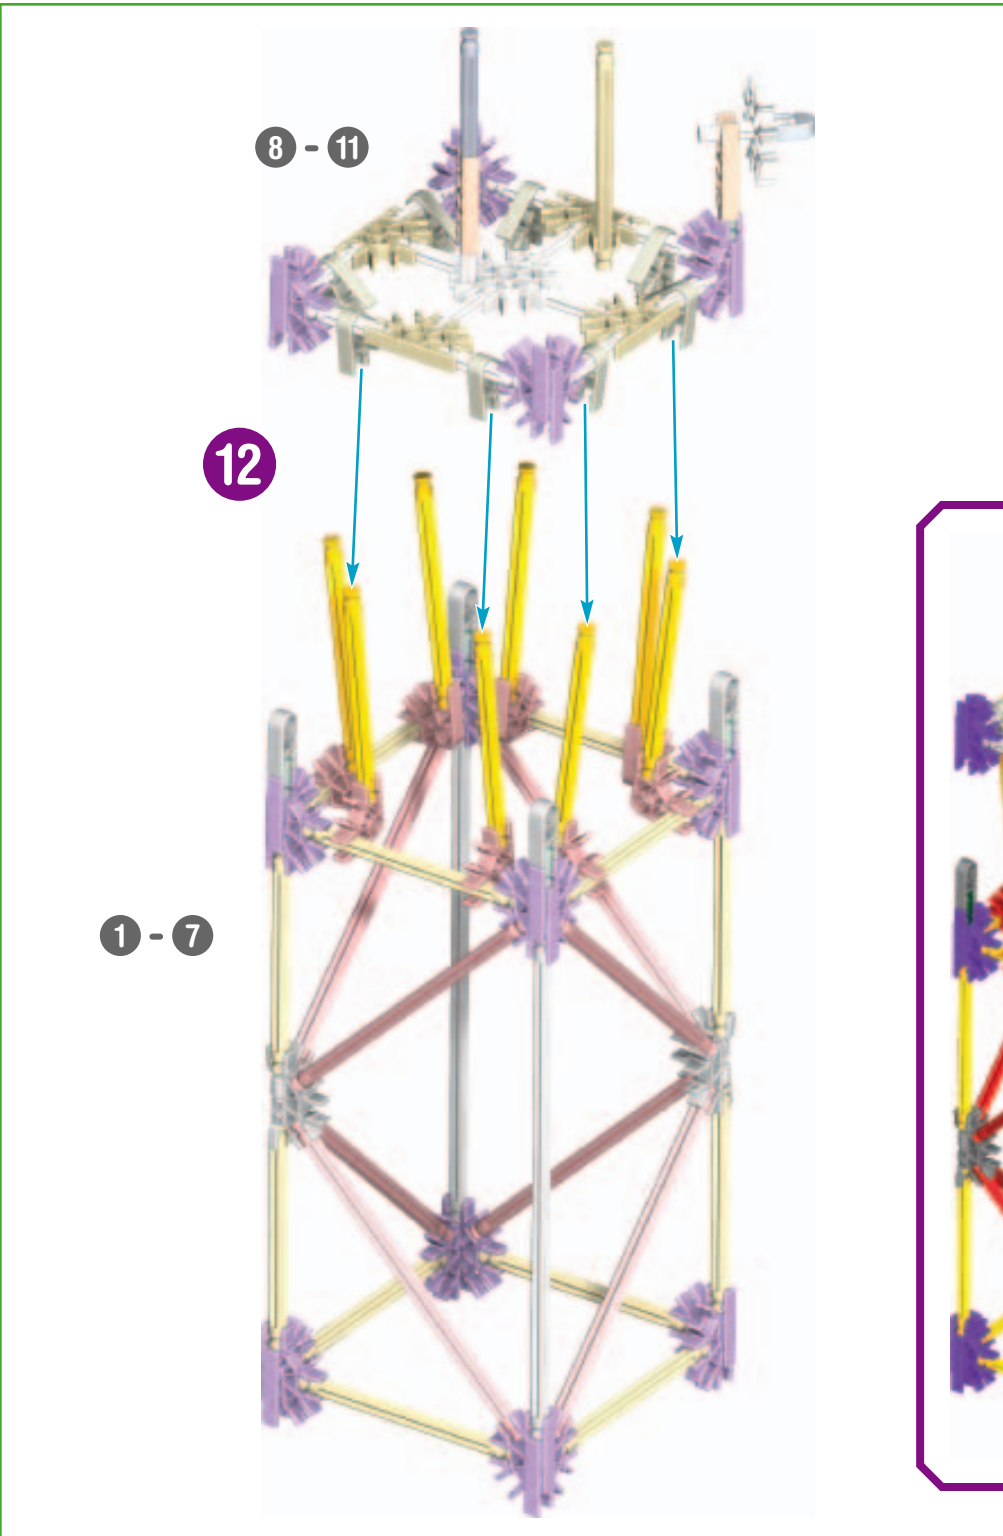

**2 Airport Control Tower**

**6 Airport Control Tower**

4x

2 Bobblehead Gargoyle

10

8 - 9

11

12

8 - 12

**Canal Lock**

**2 Canal Lock**

3 Canal Lock

4 Canal Lock

**Carousel**

x4

5

x8

10

10

Hold the 3 layers together to cross-snap the Flexi-rods.  
You can add a temporary Rod and "clips"  
to hold the 3 white Connectors in place  
while you attach the Flexi-rods.

x6

Now add the Flexi-rods to the other side.