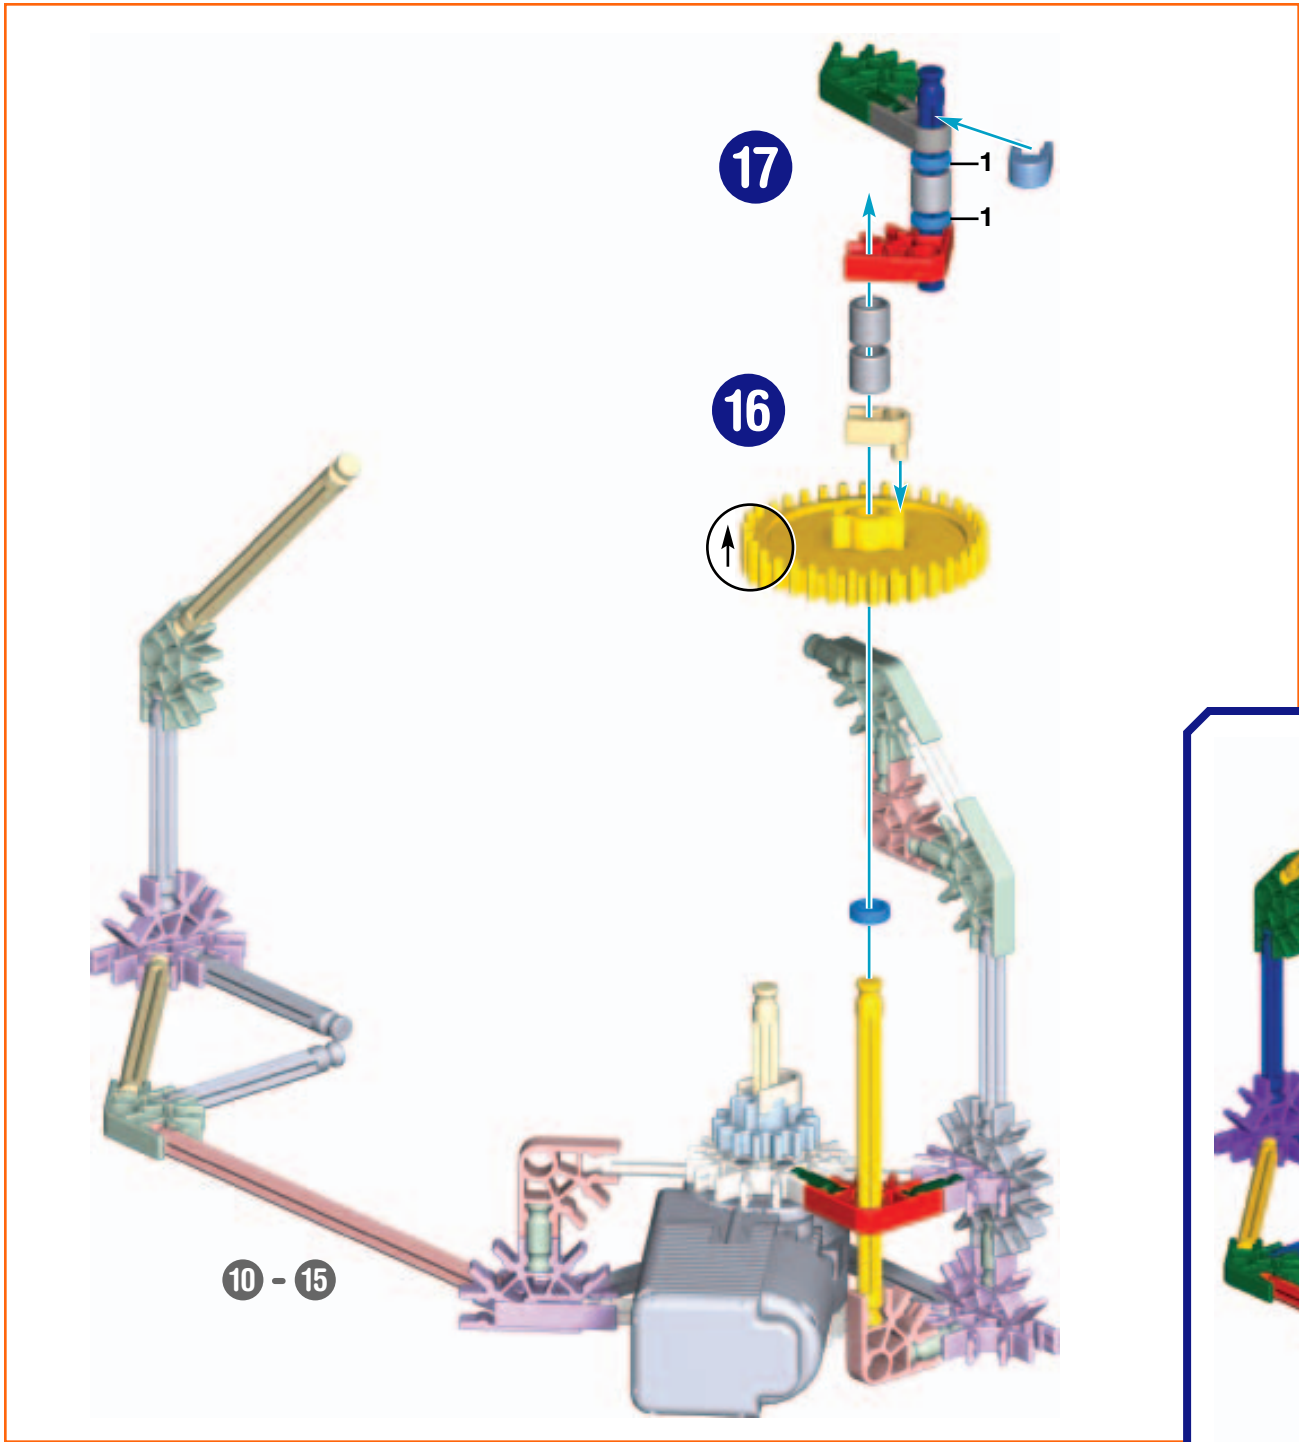

**2 Airport Control Tower**

**6 Airport Control Tower**

4x

2 Bobblehead Gargoyle

10

8 - 9

11

12

8 - 12

**Canal Lock**

**2 Canal Lock**

3 Canal Lock

4 Canal Lock

**Carousel**

x4

5

**Jail Cell**

**Lighthouse**

**1 - 2**

4 Lighthouse

1 London Eye

x2

x8

x2

x8

10

10

Hold the 3 layers together to cross-snap the Flexi-rods.  
You can add a temporary Rod and "clips"  
to hold the 3 white Connectors in place  
while you attach the Flexi-rods.

x6

Now add the Flexi-rods to the other side.