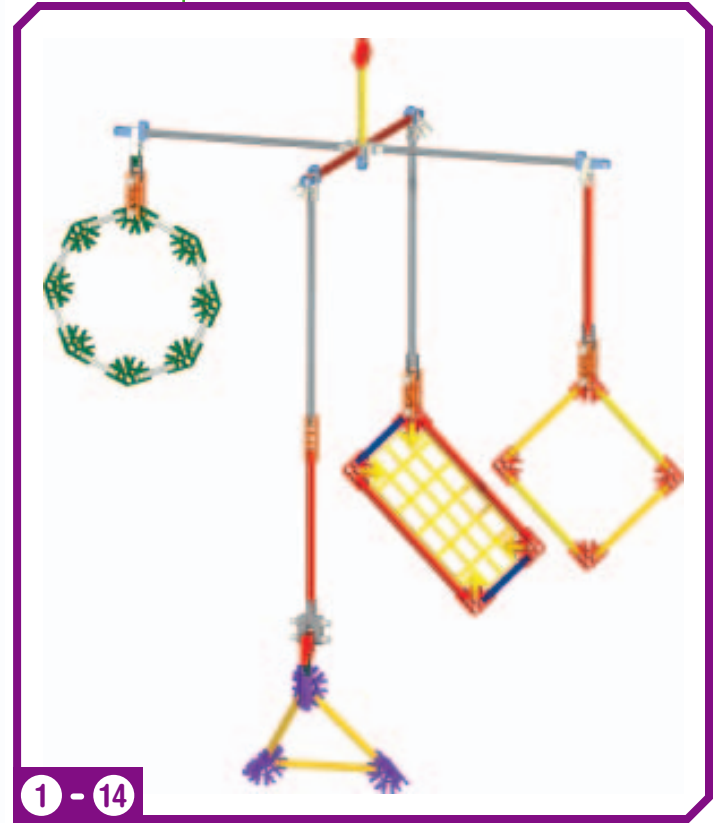

1 Wishing Well

5 - 7

5 - 9

10

1 - 4

1 - 10

2 Merry-Go-Round

**Eiffel Tower 2**

**Caution:** Because K'NEX has small parts, it is not suitable for children under 3 years.  
Do not hang mobiles in rooms or in reach of infants or children under 3 years.

Sphinx

x2

4 Sphinx

1 - 10

9

10

1 - 8