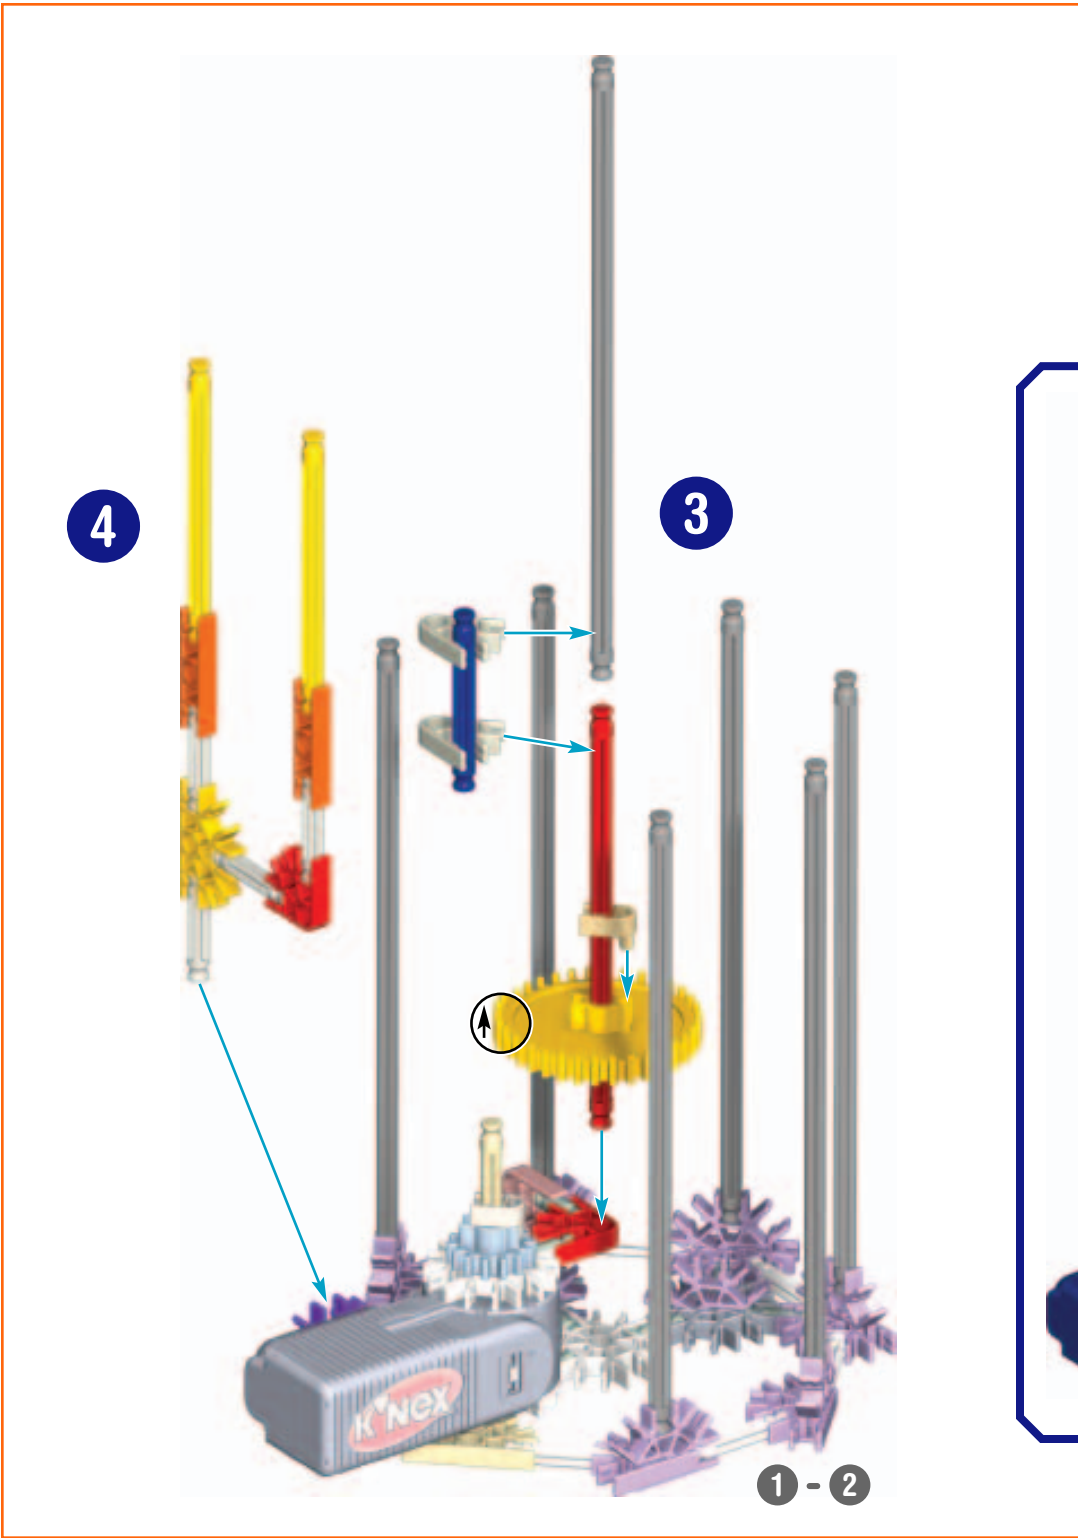

**Jail Cell**

**Lighthouse**

**1 - 2**

4 Lighthouse

1 London Eye

x2

x8

x2

x8

10

10

Hold the 3 layers together to cross-snap the Flexi-rods.  
You can add a temporary Rod and "clips"  
to hold the 3 white Connectors in place  
while you attach the Flexi-rods.

x6

Now add the Flexi-rods to the other side.