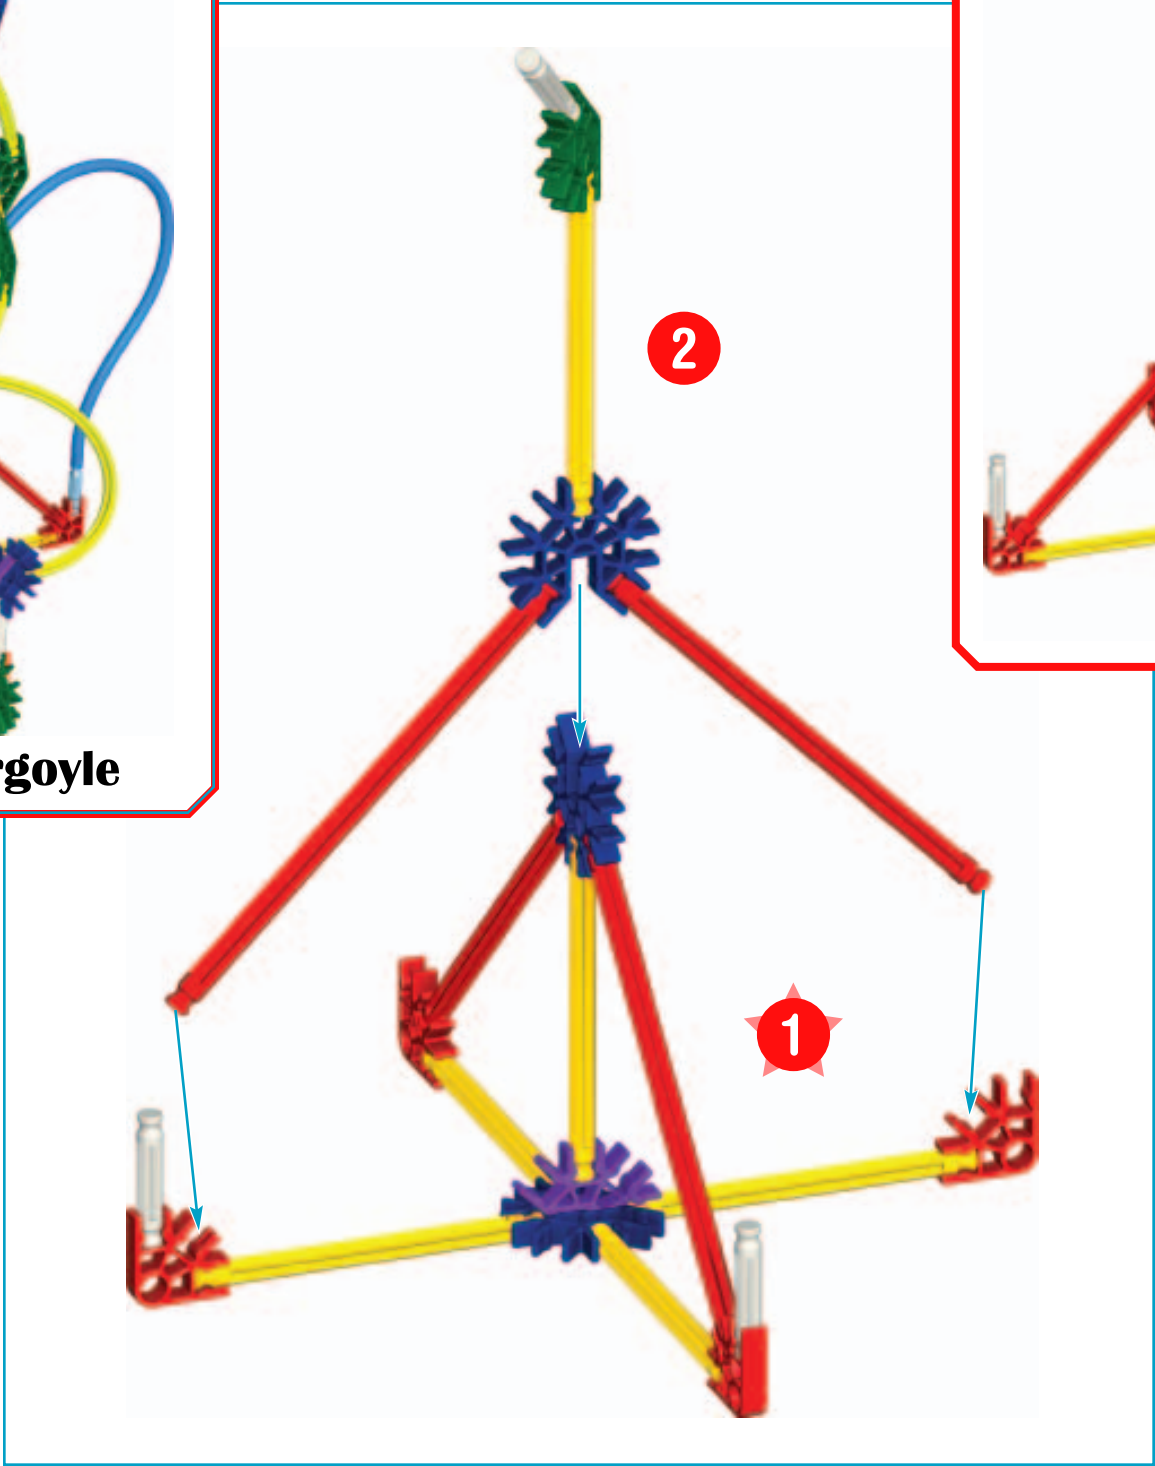

**2 Airport Control Tower**

**6 Airport Control Tower**

4x

2 Bobblehead Gargoyle

10

8 - 9

11

12

8 - 12

**Canal Lock**

**2 Canal Lock**

3 Canal Lock

4 Canal Lock

**Carousel**

x4

5

x8

10

10

Hold the 3 layers together to cross-snap the Flexi-rods.  
You can add a temporary Rod and "clips"  
to hold the 3 white Connectors in place  
while you attach the Flexi-rods.

x6

Now add the Flexi-rods to the other side.

**Leaning Tower of Pisa**

**1 - 3**

2 Leaning Tower of Pisa

5 - 6

7

5 - 7

5 - 7

9