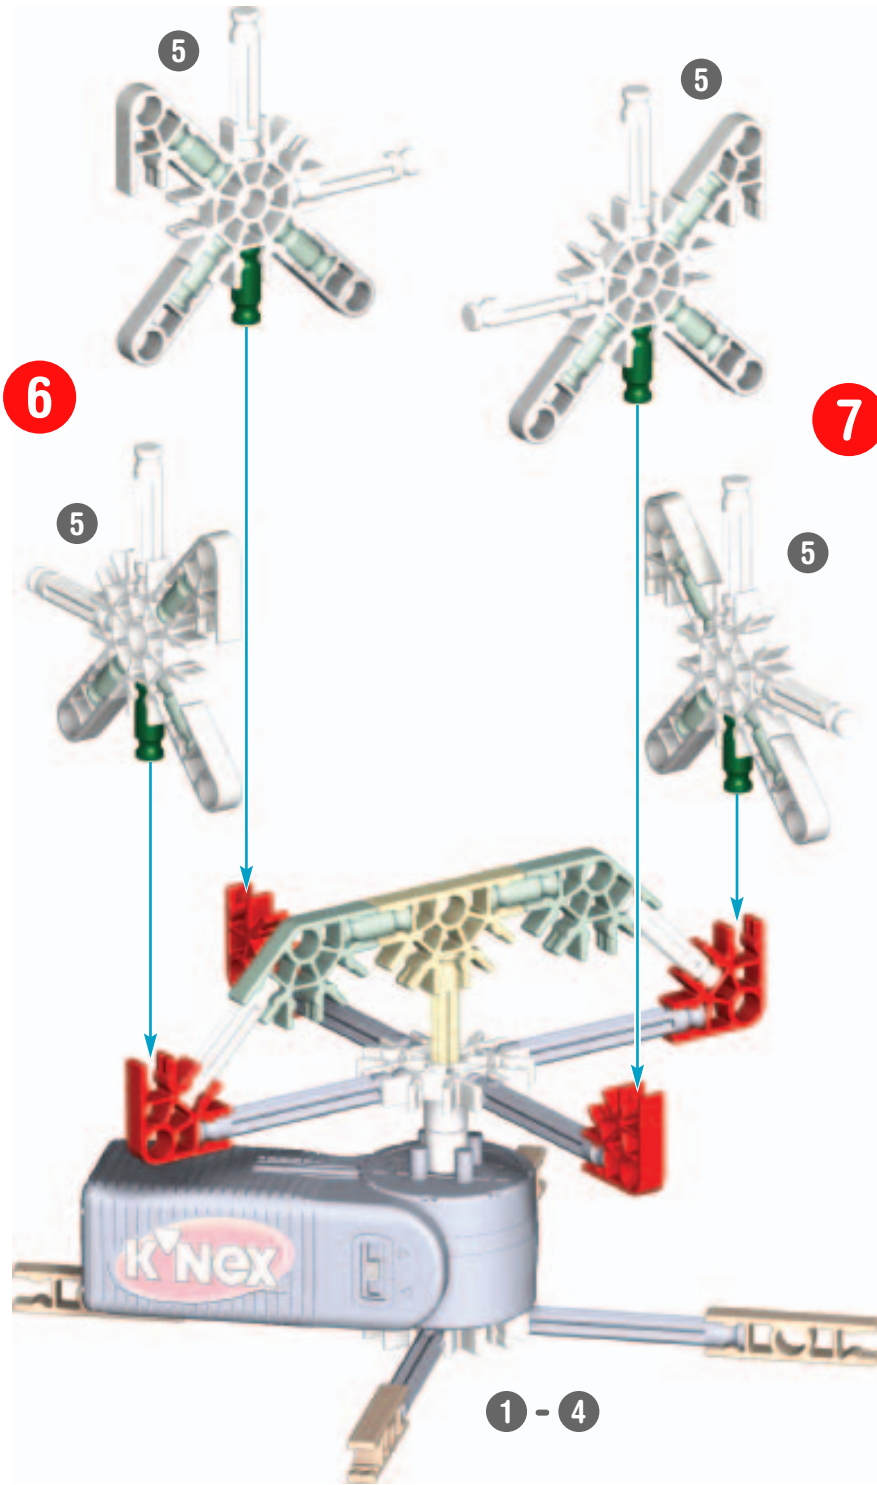

**2 Airport Control Tower**

**6 Airport Control Tower**

4x

2 Bobblehead Gargoyle

10

8 - 9

11

12

8 - 12

**Canal Lock**

**2 Canal Lock**

3 Canal Lock

4 Canal Lock

**Carousel**

x4

5

**Jail Cell**

**Lighthouse**

**1 - 2**

4 Lighthouse

1 London Eye

x2

x8

x2

x8

10

10

Hold the 3 layers together to cross-snap the Flexi-rods.  
You can add a temporary Rod and "clips"  
to hold the 3 white Connectors in place  
while you attach the Flexi-rods.

x6

Now add the Flexi-rods to the other side.