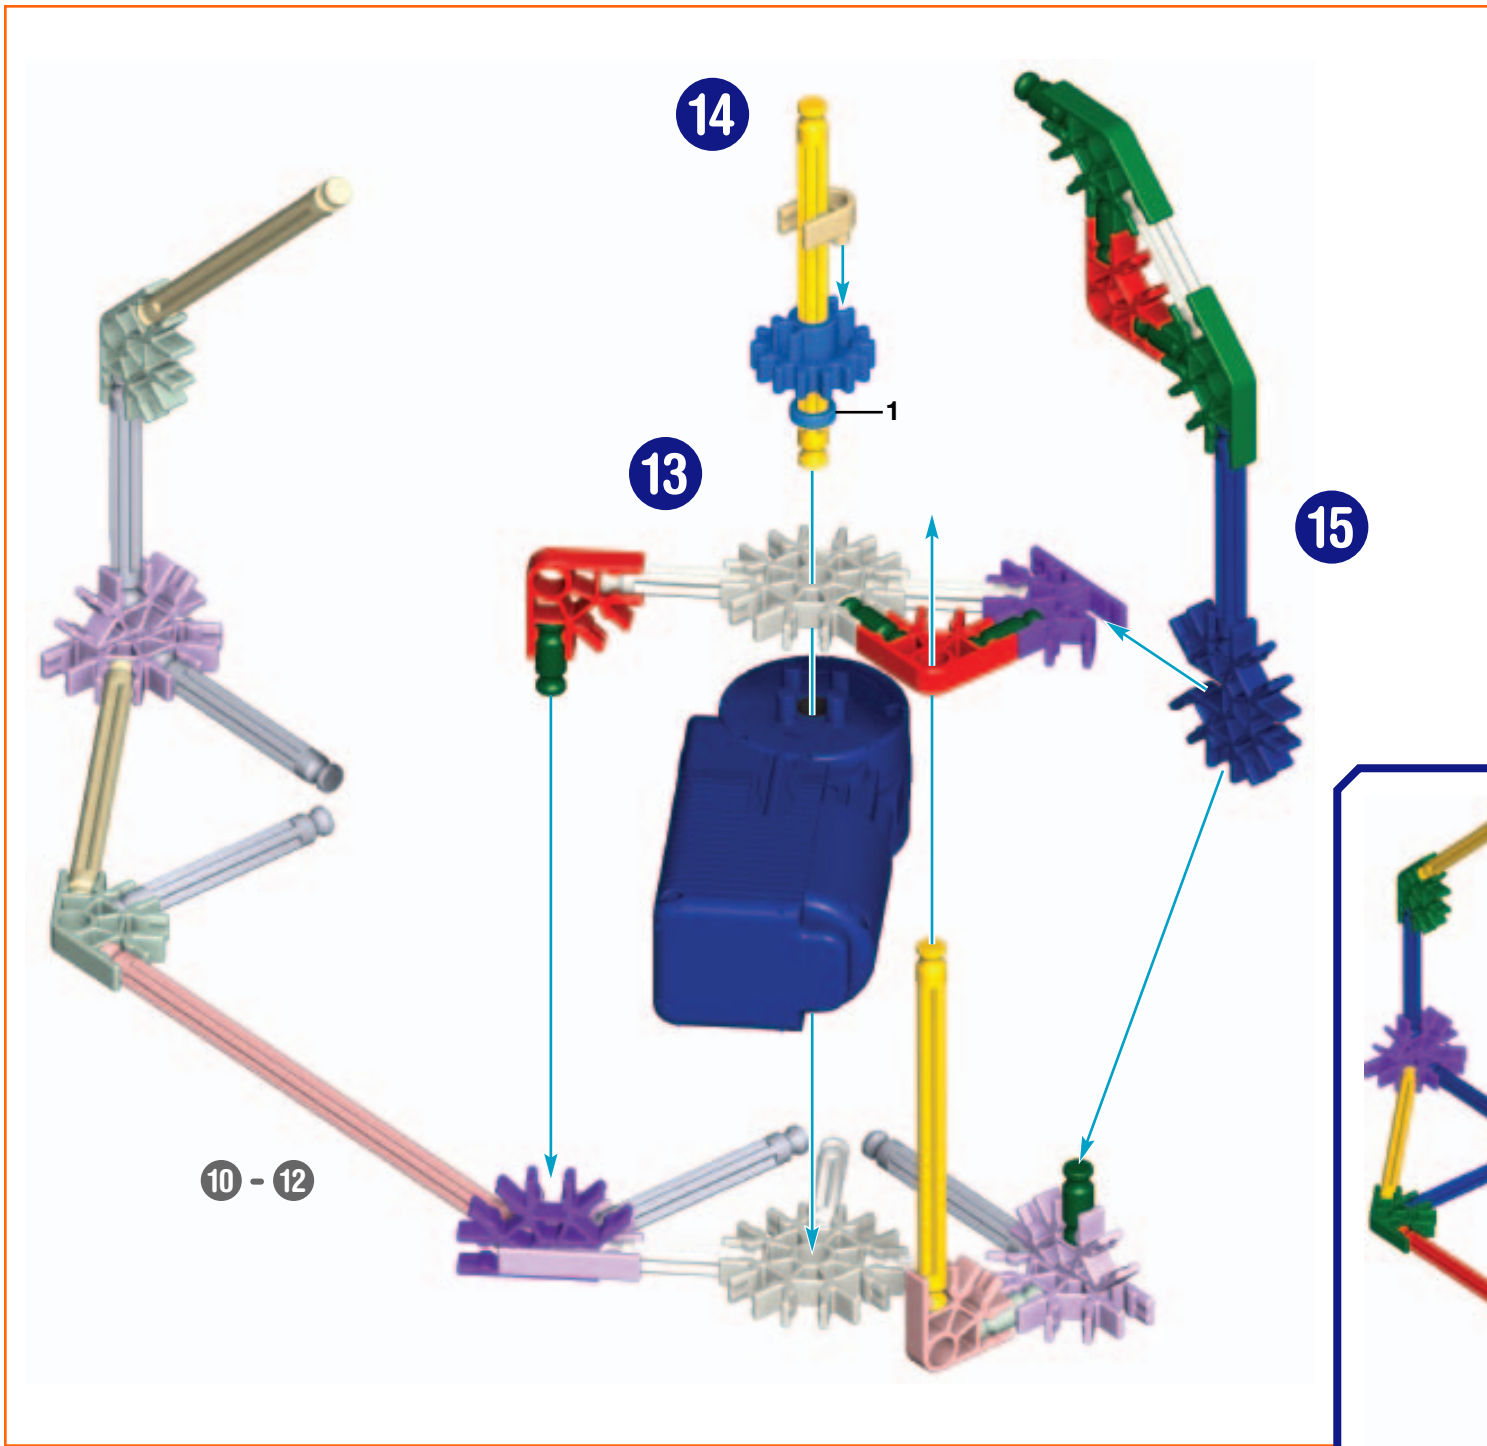

**2 Airport Control Tower**

**6 Airport Control Tower**

4x

2 Bobblehead Gargoyle

10

8 - 9

11

12

8 - 12

**Canal Lock**

**2 Canal Lock**

3 Canal Lock

4 Canal Lock

**Carousel**

x4

5

**Jail Cell**

**Lighthouse**

**1 - 2**

4 Lighthouse

1 London Eye

x2

x8

x2

x8

10

10

Hold the 3 layers together to cross-snap the Flexi-rods.  
You can add a temporary Rod and "clips"  
to hold the 3 white Connectors in place  
while you attach the Flexi-rods.

x6

Now add the Flexi-rods to the other side.