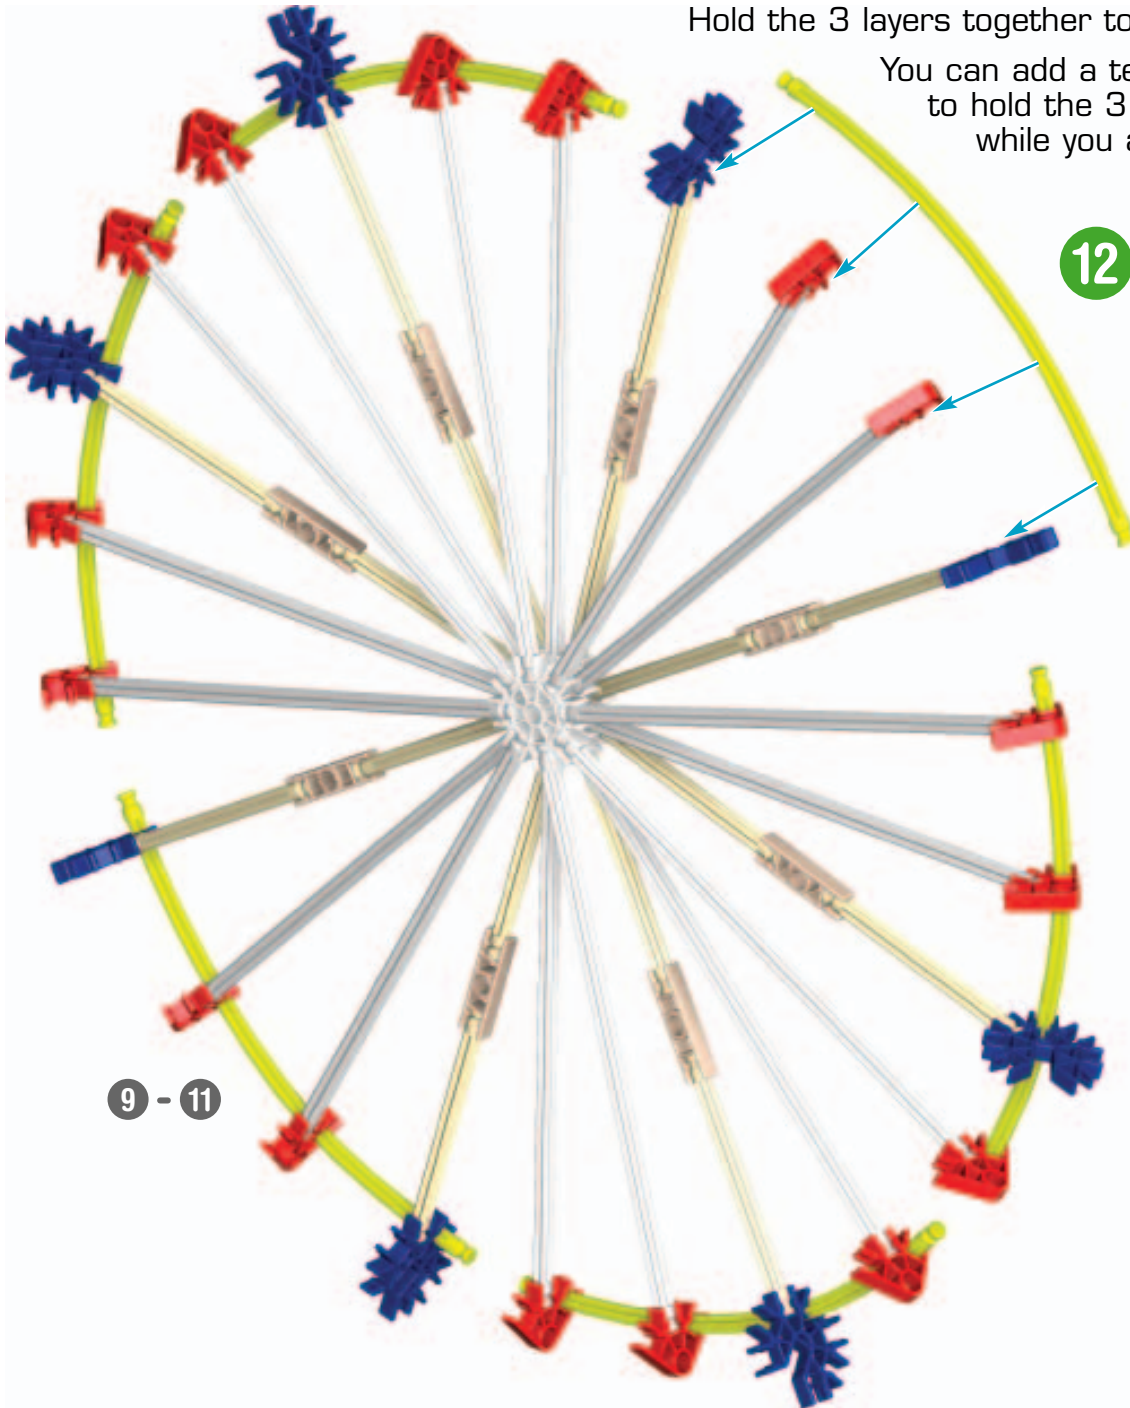

**Jail Cell**

**Lighthouse**

**1 - 2**

4 Lighthouse

1 London Eye

x2

x8

x2

x8

10

10

Hold the 3 layers together to cross-snap the Flexi-rods.  
You can add a temporary Rod and "clips"  
to hold the 3 white Connectors in place  
while you attach the Flexi-rods.

x6

Now add the Flexi-rods to the other side.