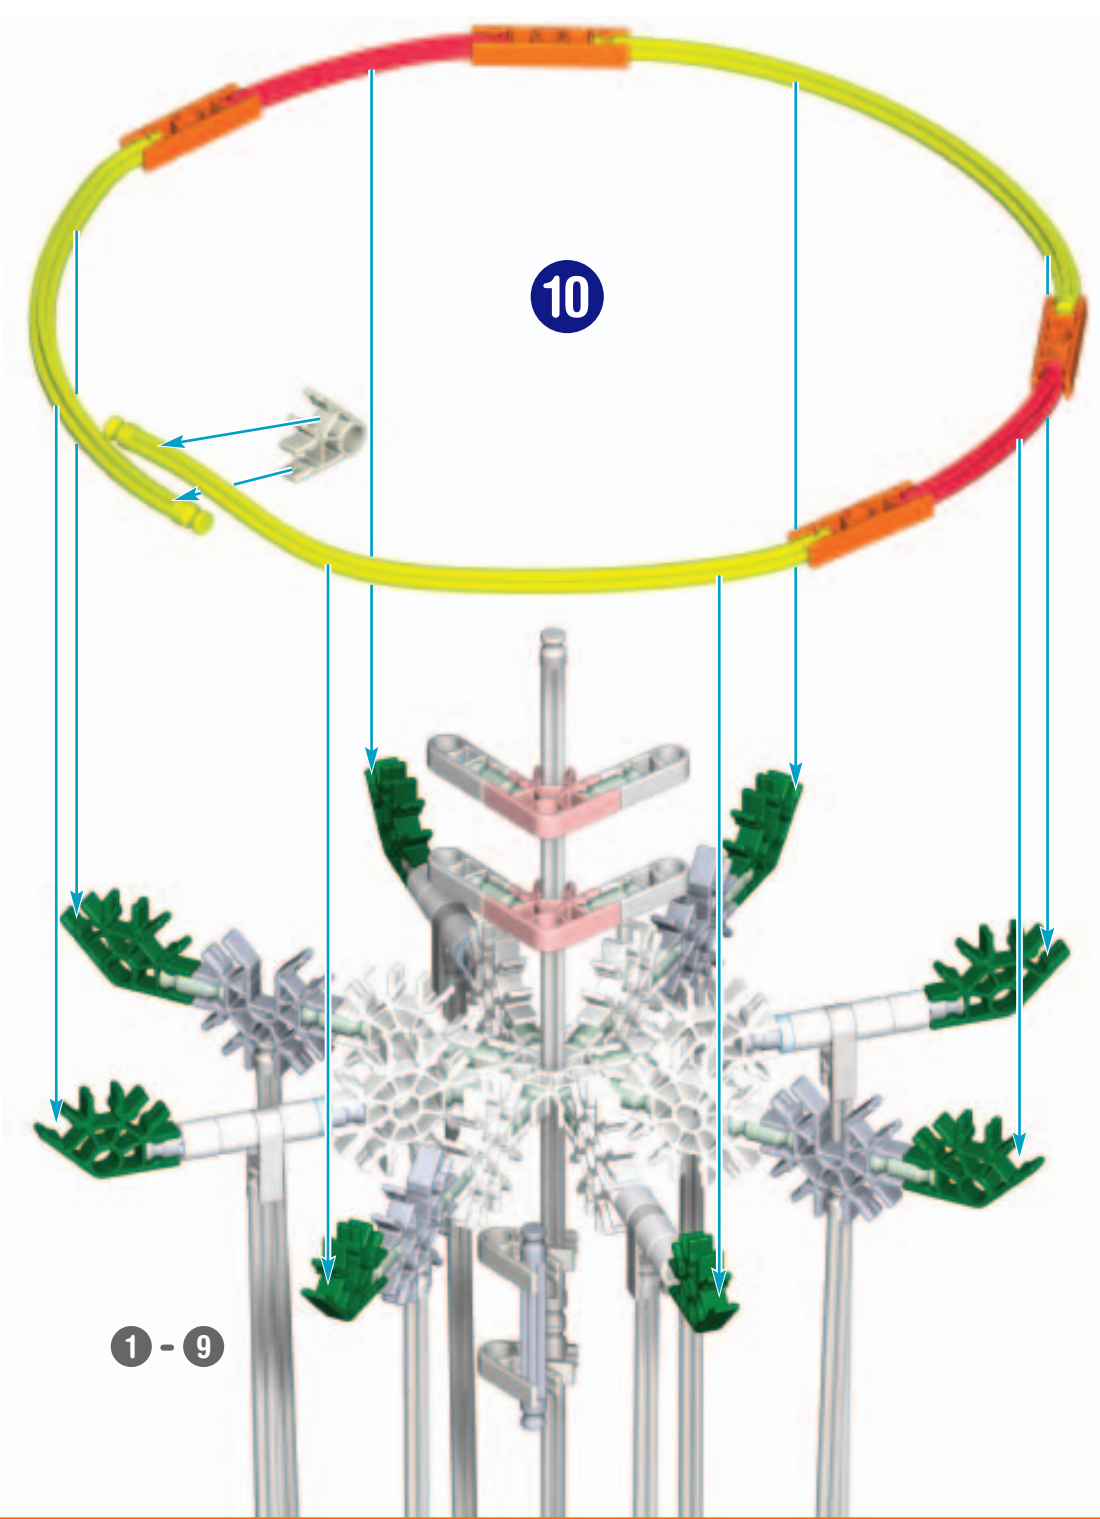

**Jail Cell**

**Lighthouse**

**1 - 2**

4 Lighthouse

1 London Eye

x2

x8

x2

x8

10

10

Hold the 3 layers together to cross-snap the Flexi-rods.  
You can add a temporary Rod and "clips"  
to hold the 3 white Connectors in place  
while you attach the Flexi-rods.

x6

Now add the Flexi-rods to the other side.