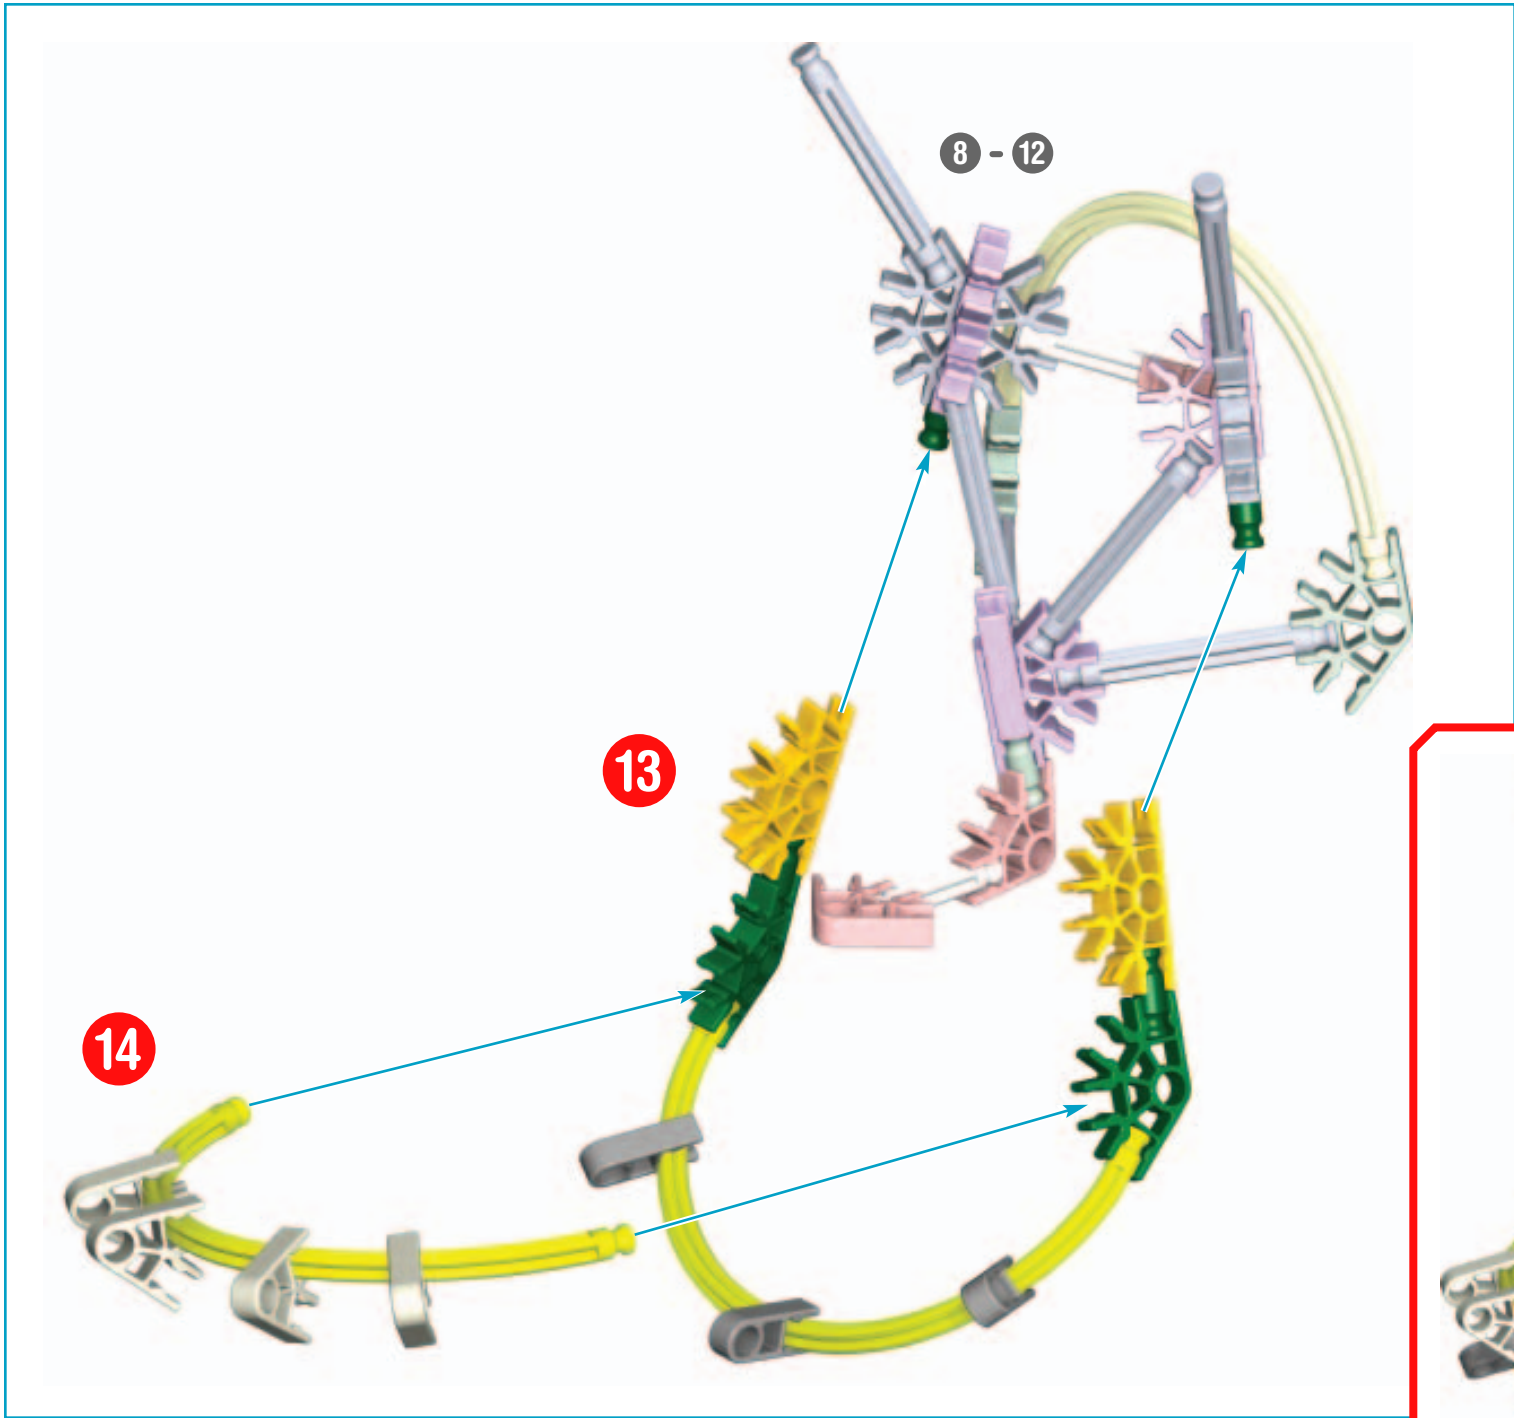

**2 Airport Control Tower**

**6 Airport Control Tower**

4x

2 Bobblehead Gargoyle

10

8 - 9

11

12

8 - 12

**Canal Lock**

**2 Canal Lock**

3 Canal Lock

4 Canal Lock

**Carousel**

x4

5

x8

10

10

Hold the 3 layers together to cross-snap the Flexi-rods.  
You can add a temporary Rod and "clips"  
to hold the 3 white Connectors in place  
while you attach the Flexi-rods.

x6

Now add the Flexi-rods to the other side.

**Leaning Tower of Pisa**

**1 - 3**

2 Leaning Tower of Pisa

5 - 6

7

5 - 7

5 - 7

9