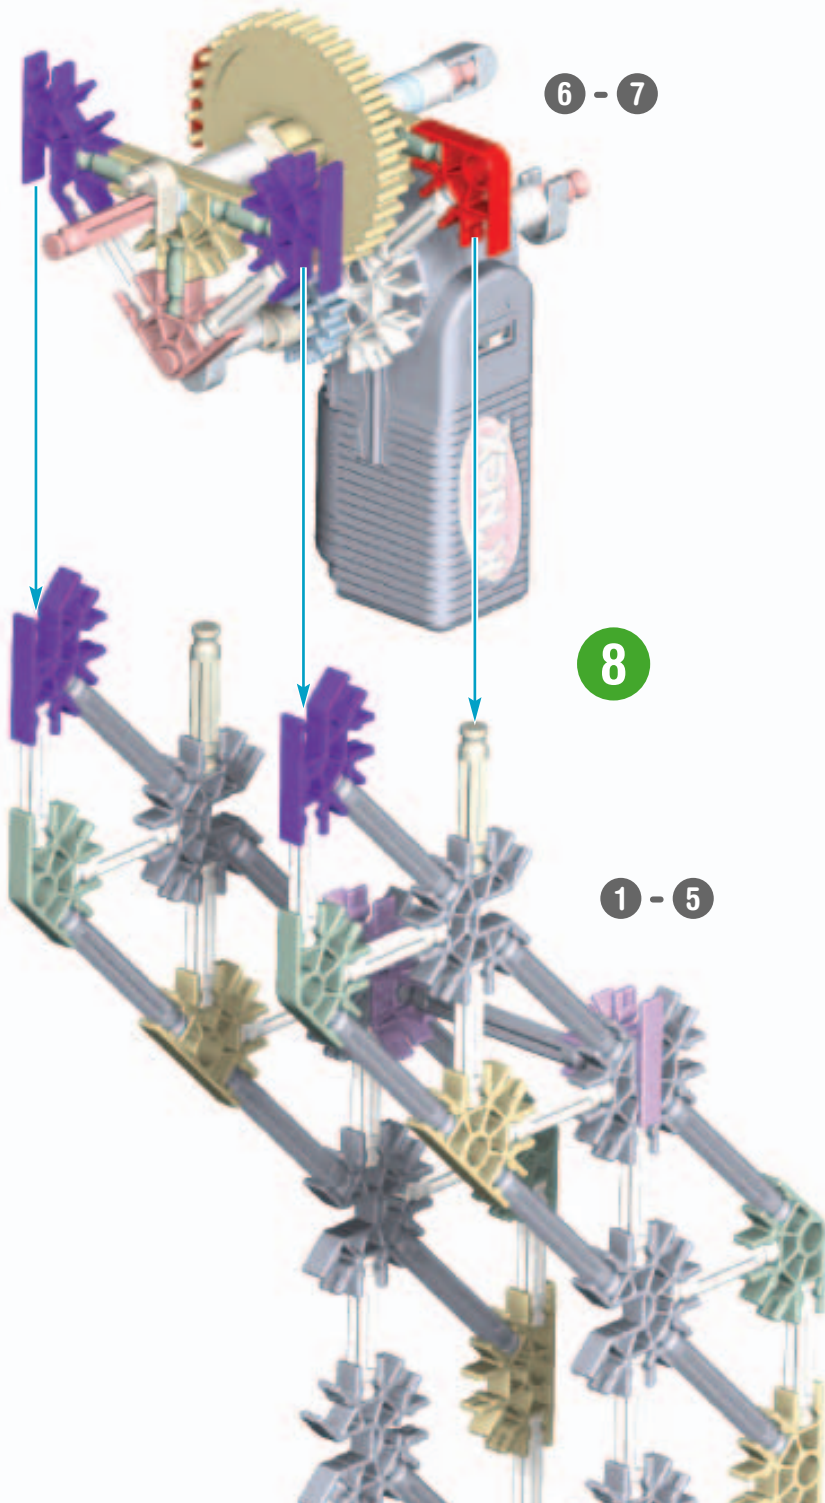

**Jail Cell**

**Lighthouse**

**1 - 2**

4 Lighthouse

1 London Eye

x2

x8

x2

x8

10

10

Hold the 3 layers together to cross-snap the Flexi-rods.  
You can add a temporary Rod and "clips"  
to hold the 3 white Connectors in place  
while you attach the Flexi-rods.

x6

Now add the Flexi-rods to the other side.