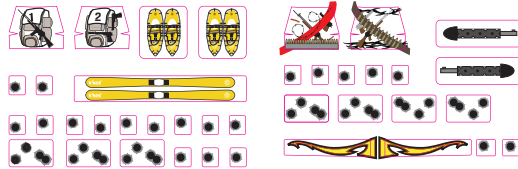

Apply Stickers