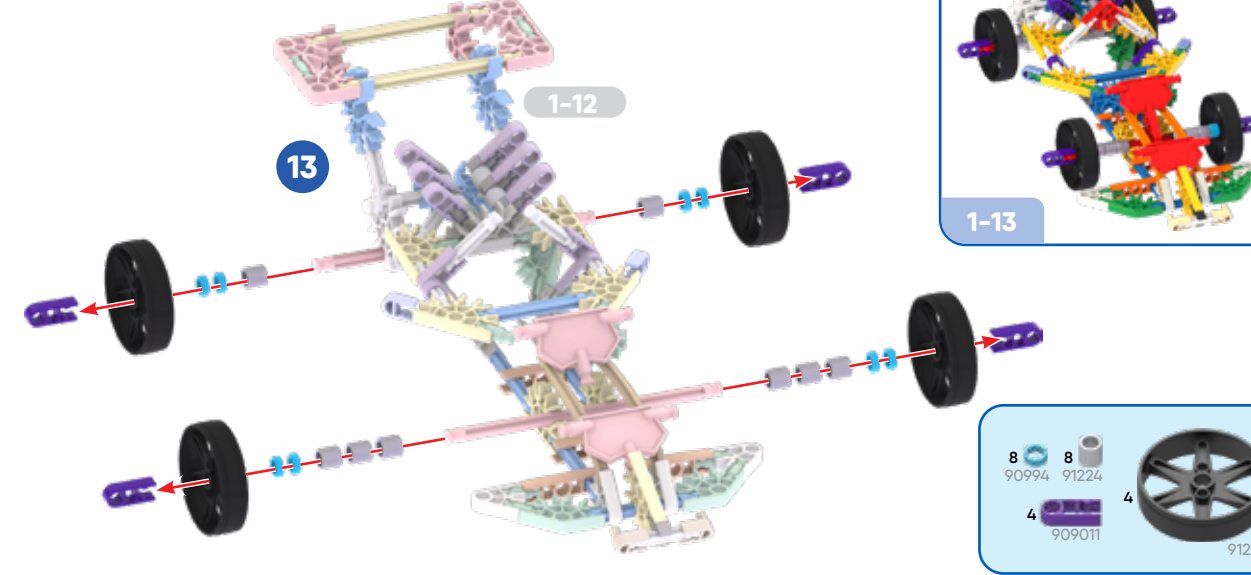

180202-V1-05/21

FORMULA 1 RACER VOITURE DE COURSE DE FORMULE 1

SPACE SHUTTLE NAVETTE SPATIALE

BUILDING IDEAS

For instructions of these models and more go to www.basicfun.com/knex-instructions and enter code 80202.